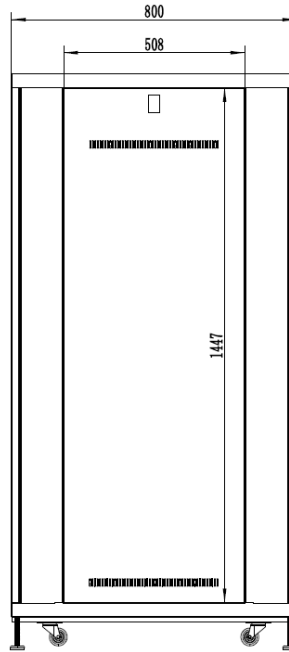

# 32RU 600MM WIDE & 800MM DEEP FULLY ASSEMBLED FREE STANDING SERVER CABINET

PART NUMBER: CBN-32RU-68FS  
BAR CODE: 9352399001184

Fully Assembled

Locking Doors & Side Panels

Perforated Doors for Improved Airflow

Split Side Panels

Included Roof Mount Fan Unit

Included 8 Way Horizontal PDU

Bottom

Side Open

Front

Side

Rear