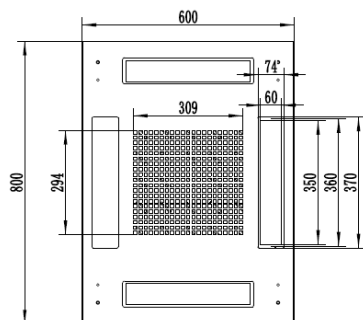

32RU 600MM WIDE & 800MM DEEP FULLY ASSEMBLED FREE STANDING SERVER CABINET

PART NUMBER: CBN-32RU-68FS
BAR CODE: 9352399001184

Fully Assembled

Locking Doors & Side Panels

Perforated Doors for Improved Airflow

Split Side Panels

Included Roof Mount Fan Unit

Included 8 Way Horizontal PDU

Front

Top