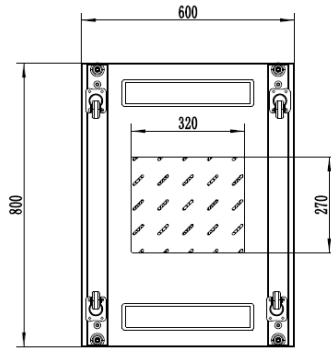

# 32RU 600MM WIDE & 800MM DEEP FULLY ASSEMBLED FREE STANDING SERVER CABINET

PART NUMBER: CBN-32RU-68FS  
BAR CODE: 9352399001184

Fully Assembled

Locking Doors & Side Panels

Perforated Doors for Improved Airflow

Split Side Panels

Included Roof Mount Fan Unit

Included 8 Way Horizontal PDU

Bottom

Side Open

Front

Side

Rear