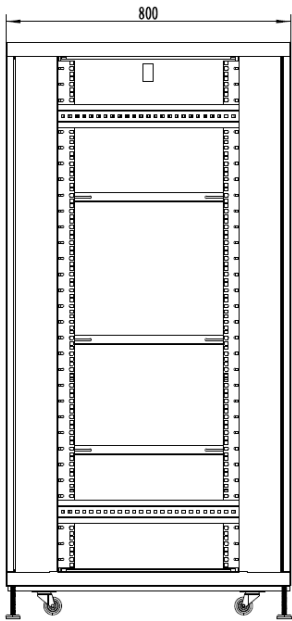

# 32RU 600MM WIDE & 800MM DEEP FULLY ASSEMBLED FREE STANDING SERVER CABINET

PART NUMBER: CBN-32RU-68FS  
BAR CODE: 9352399001184

Fully Assembled

Locking Doors & Side Panels

Perforated Doors for Improved Airflow

Split Side Panels

Included Roof Mount Fan Unit

Included 8 Way Horizontal PDU

Bottom

Side Open

Front

Side

Rear