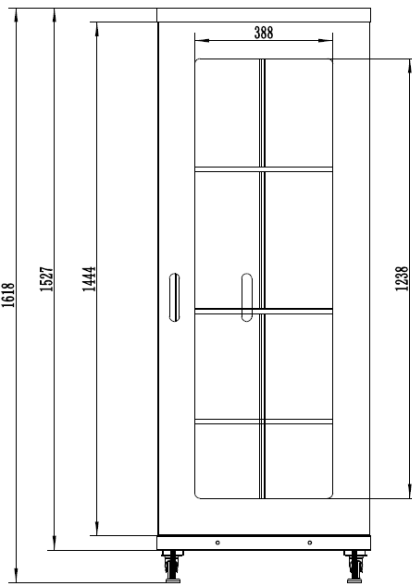

# 32RU 600MM WIDE & 800MM DEEP FULLY ASSEMBLED FREE STANDING SERVER CABINET

PART NUMBER: CBN-32RU-68FS  
BAR CODE: 9352399001184

Fully Assembled

Locking Doors & Side Panels

Perforated Doors for Improved Airflow

Split Side Panels

Included Roof Mount Fan Unit

Included 8 Way Horizontal PDU

Bottom

Side Open

Front

Side

Rear