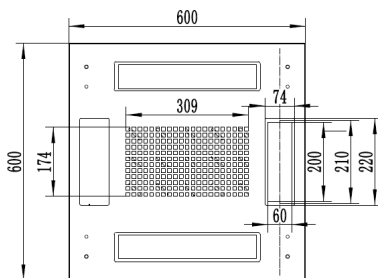

32RU 600MM WIDE & 600MM DEEP
FULLY ASSEMBLED FREE STANDING SERVER
CABINET

PART NUMBER: CBN-32RU-66FS
 BAR CODE: 9350784001092

Fully Assembled

Locking Doors & Side Panels

Perforated Doors for Improved Airflow

Split Side Panels

Included Roof Mount Fan Unit

Included 8 Way Horizontal PDU

Bottom

Side Open

Front

Side

Rear