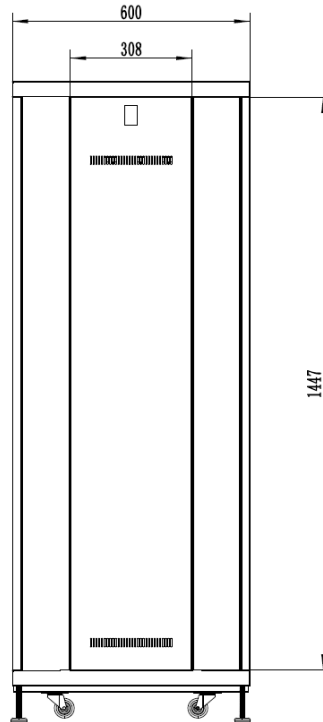

32RU 600MM WIDE & 600MM DEEP
FULLY ASSEMBLED FREE STANDING SERVER
CABINET

PART NUMBER: CBN-32RU-66FS
 BAR CODE: 9350784001092

Fully Assembled

Locking Doors & Side Panels

Perforated Doors for Improved Airflow

Split Side Panels

Included Roof Mount Fan Unit

Included 8 Way Horizontal PDU

Bottom

Side Open

Front

Side

Rear