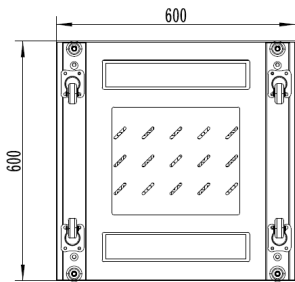

32RU 600MM WIDE & 600MM DEEP
FULLY ASSEMBLED FREE STANDING SERVER
CABINET

PART NUMBER: CBN-32RU-66FS
 BAR CODE: 9350784001092

Fully Assembled

Locking Doors & Side Panels

Perforated Doors for Improved Airflow

Split Side Panels

Included Roof Mount Fan Unit

Included 8 Way Horizontal PDU

Bottom

Side Open

Front

Side

Rear