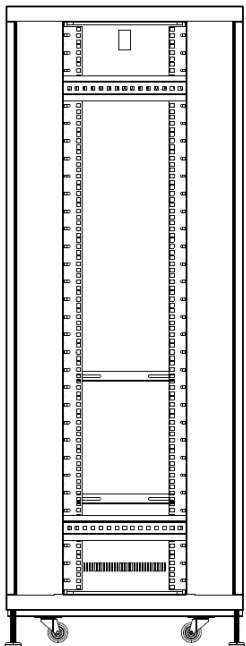

32RU 600MM WIDE & 600MM DEEP
FULLY ASSEMBLED FREE STANDING SERVER
CABINET

PART NUMBER: CBN-32RU-66FS
 BAR CODE: 9350784001092

Fully Assembled

Locking Doors & Side Panels

Perforated Doors for Improved Airflow

Split Side Panels

Included Roof Mount Fan Unit

Included 8 Way Horizontal PDU

Bottom

Side Open

Front

Side

Rear