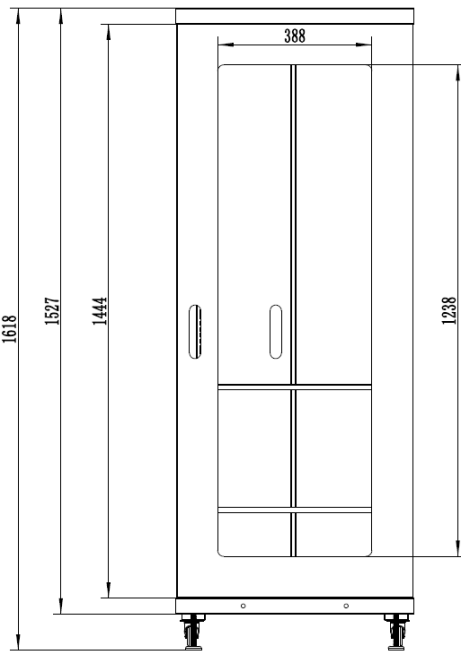

32RU 600MM WIDE & 600MM DEEP
FULLY ASSEMBLED FREE STANDING SERVER
CABINET

PART NUMBER: CBN-32RU-66FS
 BAR CODE: 9350784001092

Fully Assembled

Locking Doors & Side Panels

Perforated Doors for Improved Airflow

Split Side Panels

Included Roof Mount Fan Unit

Included 8 Way Horizontal PDU

Bottom

Side Open

Front

Side

Rear