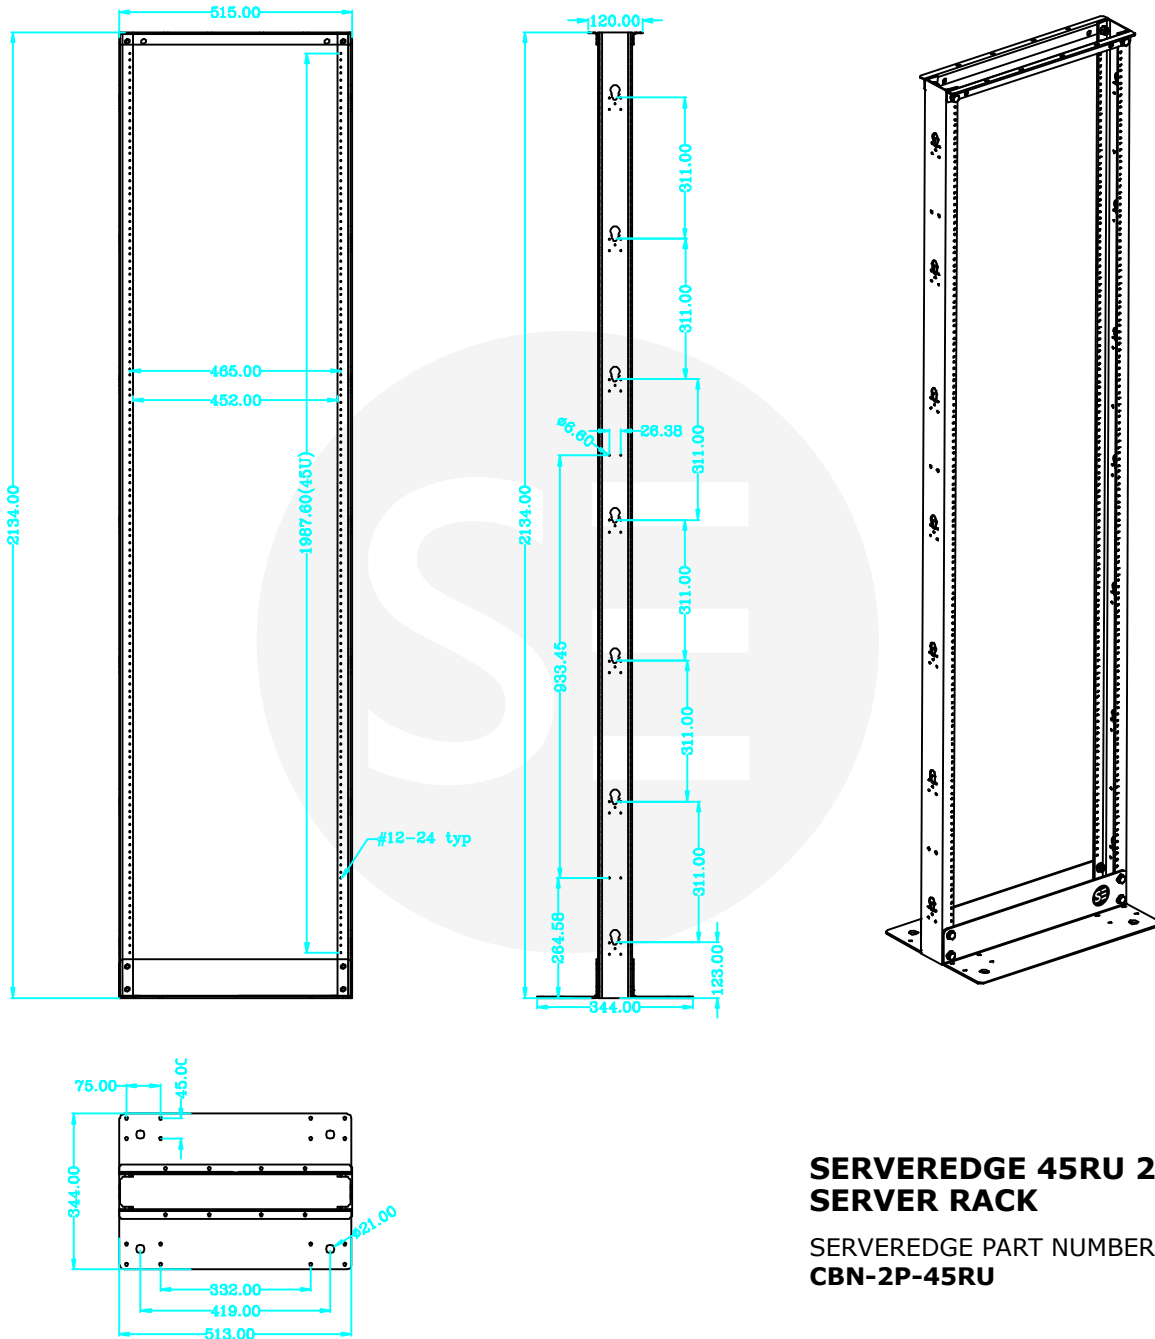

SERVEREDGE

SERVEREDGE 45RU 2 POST SERVER RACK

SERVEREDGE PART NUMBER
CBN-2P-45RU