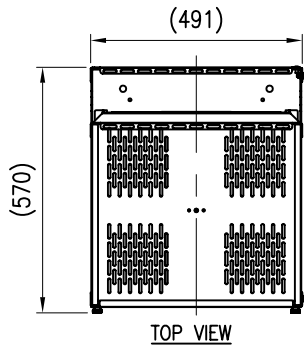

# 24RU SLIDE & SWIVEL RACK

PART NUMBER: CBN-24RU-SSR

24 Rack Unit

Slide & Swivel

Load capacity 60kg

Easy to assemble

Turn Radius up to 180°