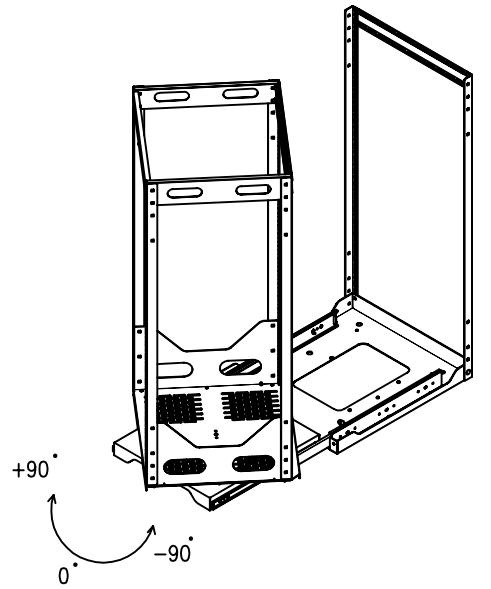

# 24RU SLIDE & SWIVEL RACK

PART NUMBER: CBN-24RU-SSR

24 Rack Unit

Slide & Swivel

Load capacity 60kg

Easy to assemble

Turn Radius up to 180°