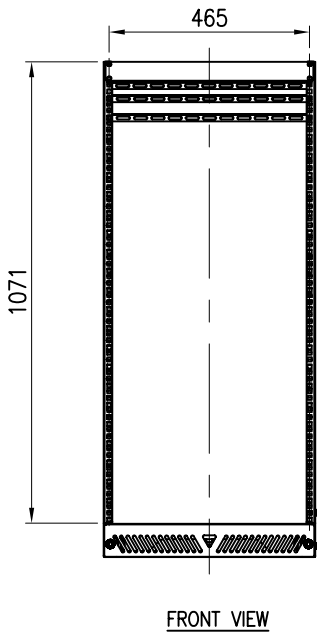

# 24RU SLIDE & SWIVEL RACK

PART NUMBER: CBN-24RU-SSR

24 Rack Unit

Slide & Swivel

Load capacity 60kg

Easy to assemble

Turn Radius up to 180°