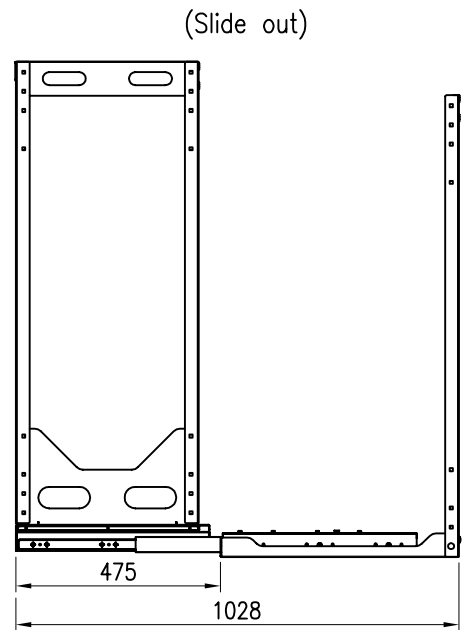

# 24RU SLIDE & SWIVEL RACK

PART NUMBER: CBN-24RU-SSR

24 Rack Unit

Slide & Swivel

Load capacity 60kg

Easy to assemble

Turn Radius up to 180°