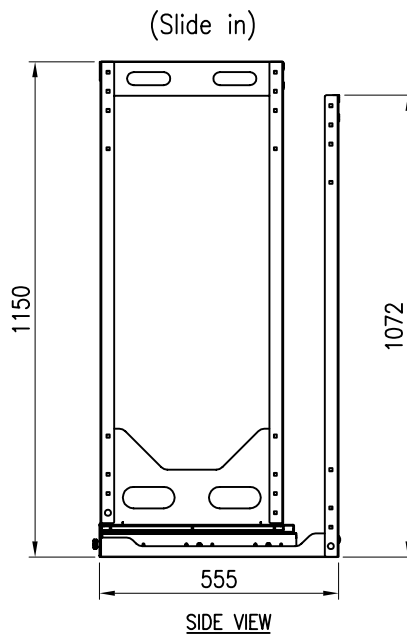

# 24RU SLIDE & SWIVEL RACK

PART NUMBER: CBN-24RU-SSR

24 Rack Unit

Slide & Swivel

Load capacity 60kg

Easy to assemble

Turn Radius up to 180°