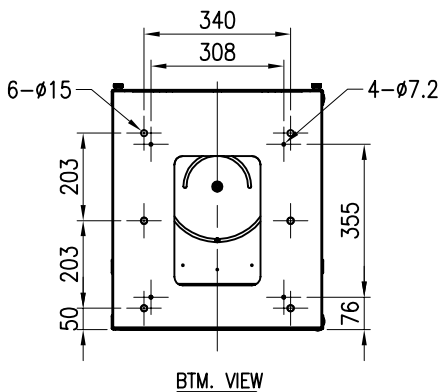

# 24RU SLIDE & SWIVEL RACK

PART NUMBER: CBN-24RU-SSR

24 Rack Unit

Slide & Swivel

Load capacity 60kg

Easy to assemble

Turn Radius up to 180°