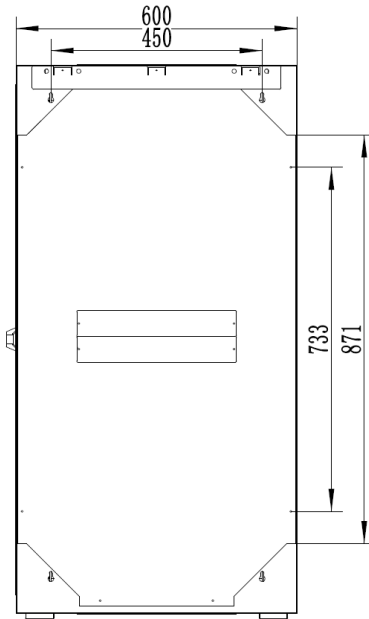

24RU 600MM WIDE & 600MM DEEP

FULLY ASSEMBLED FREE STANDING SERVER CABINET

PART NUMBER: CBN-24RU-66SFS
BAR CODE: 9352399001894

Fully Assembled

Locking Doors & Side Panels

Perforated Doors for Improved Airflow

Removable Side Panels

Optional Roof Mount Fan Unit

Optional 8 Way Horizontal PDU

Rear