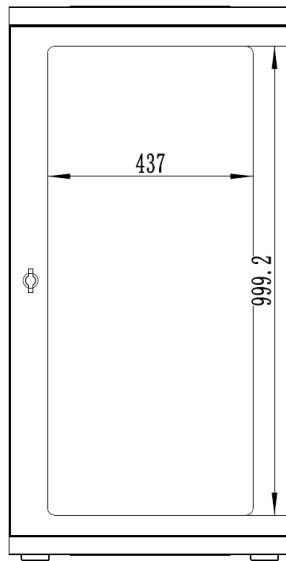

24RU 600MM WIDE & 600MM DEEP

FULLY ASSEMBLED FREE STANDING SERVER CABINET

PART NUMBER: CBN-24RU-66SFS
BAR CODE: 9352399001894

Fully Assembled

Locking Doors & Side Panels

Perforated Doors for Improved Airflow

Removable Side Panels

Optional Roof Mount Fan Unit

Optional 8 Way Horizontal PDU

Front