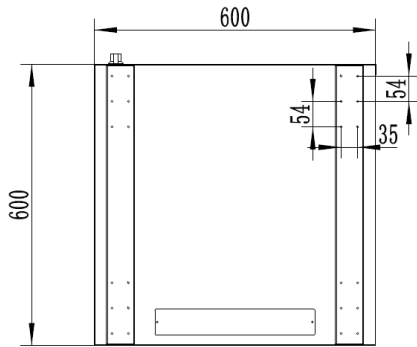

24RU 600MM WIDE & 600MM DEEP

FULLY ASSEMBLED FREE STANDING SERVER CABINET

PART NUMBER: CBN-24RU-66SFS
BAR CODE: 9352399001894

Fully Assembled

Locking Doors & Side Panels

Perforated Doors for Improved Airflow

Removable Side Panels

Optional Roof Mount Fan Unit

Optional 8 Way Horizontal PDU

Bottom