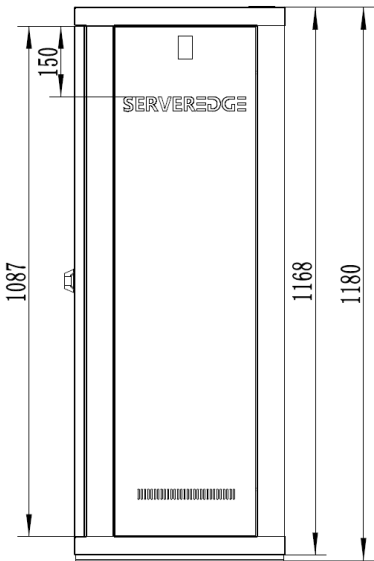

24RU 600MM WIDE & 600MM DEEP

FULLY ASSEMBLED FREE STANDING SERVER CABINET

PART NUMBER: CBN-24RU-66SFS
BAR CODE: 9352399001894

Fully Assembled

Locking Doors & Side Panels

Perforated Doors for Improved Airflow

Removable Side Panels

Optional Roof Mount Fan Unit

Optional 8 Way Horizontal PDU

Side