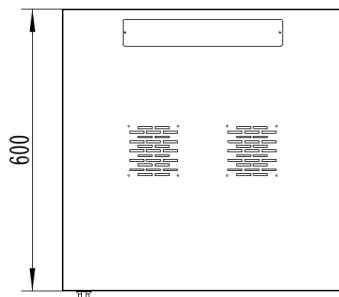

24RU 600MM WIDE & 600MM DEEP

FULLY ASSEMBLED FREE STANDING SERVER CABINET

PART NUMBER: CBN-24RU-66SFS
BAR CODE: 9352399001894

Fully Assembled

Locking Doors & Side Panels

Perforated Doors for Improved Airflow

Removable Side Panels

Optional Roof Mount Fan Unit

Optional 8 Way Horizontal PDU

Top