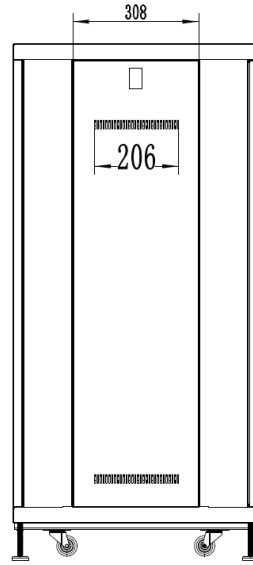

24RU 600MM WIDE & 600MM DEEP FULLY ASSEMBLED FREE STANDING SERVER CABINET

PART NUMBER: CBN-24RU-66FS
BAR CODE: 9352399003263

Fully Assembled

Locking Doors & Side Panels

Perforated Doors for Improved Airflow

Removable Side Panels

Included Roof Mount Fan Unit

Included 8 Way Horizontal PDU

Bottom

Side Open

Front

Side

Rear