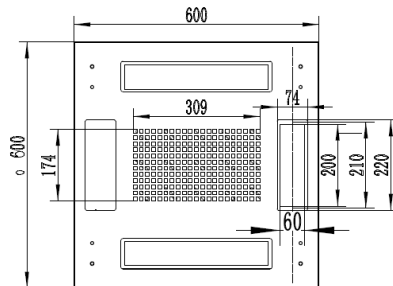

24RU 600MM WIDE & 600MM DEEP FULLY ASSEMBLED FREE STANDING SERVER CABINET

PART NUMBER: CBN-24RU-66FS
BAR CODE: 9352399003263

Fully Assembled

Locking Doors & Side Panels

Perforated Doors for Improved Airflow

Removable Side Panels

Included Roof Mount Fan Unit

Included 8 Way Horizontal PDU

Bottom

Side Open

Front

Side

Rear