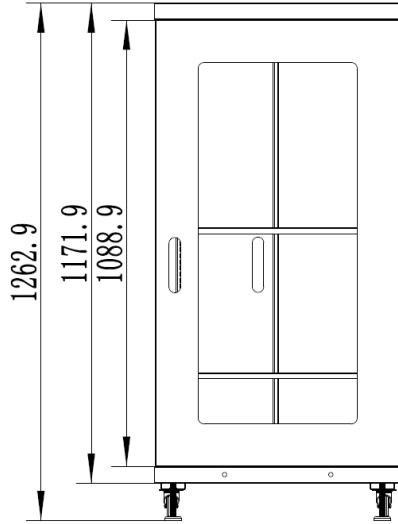

24RU 600MM WIDE & 600MM DEEP FULLY ASSEMBLED FREE STANDING SERVER CABINET

PART NUMBER: CBN-24RU-66FS
BAR CODE: 9352399003263

Fully Assembled

Locking Doors & Side Panels

Perforated Doors for Improved Airflow

Removable Side Panels

Included Roof Mount Fan Unit

Included 8 Way Horizontal PDU

Bottom

Side Open

Front

Side

Rear