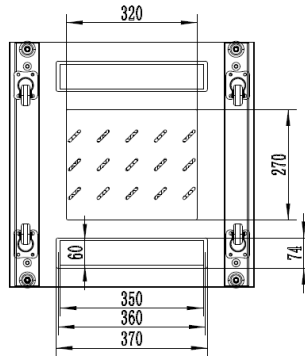

24RU 600MM WIDE & 600MM DEEP FULLY ASSEMBLED FREE STANDING SERVER CABINET

PART NUMBER: CBN-24RU-66FS
BAR CODE: 9352399003263

Fully Assembled

Locking Doors & Side Panels

Perforated Doors for Improved Airflow

Removable Side Panels

Included Roof Mount Fan Unit

Included 8 Way Horizontal PDU

Bottom

Side Open

Front

Side

Rear