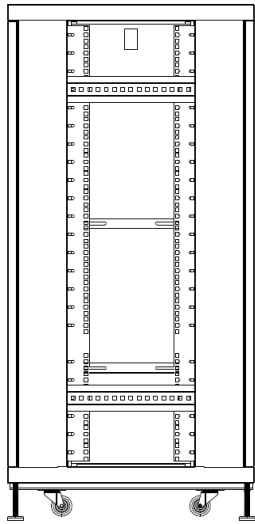

24RU 600MM WIDE & 600MM DEEP FULLY ASSEMBLED FREE STANDING SERVER CABINET

PART NUMBER: CBN-24RU-66FS
BAR CODE: 9352399003263

Fully Assembled

Locking Doors & Side Panels

Perforated Doors for Improved Airflow

Removable Side Panels

Included Roof Mount Fan Unit

Included 8 Way Horizontal PDU

Bottom

Side Open

Front

Side

Rear