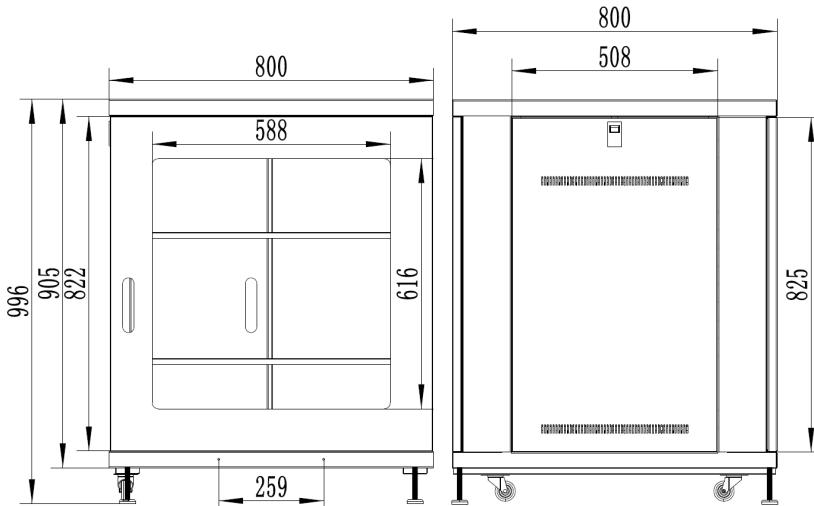

18RU 800MM WIDE & 800MM DEEP FULLY ASSEMBLED FREE STANDING SERVER CABINET

PART NUMBER: CBN-18RU-88FSAS
BAR CODE: 939352399001320

Fully Assembled

Locking Doors & Side Panels

Perforated Doors for Improved Airflow

Split Side Panels

Included Roof Mount Fan Unit

Included 8 Way Horizontal PDU

Bottom

Side Open

Front

Side

Back