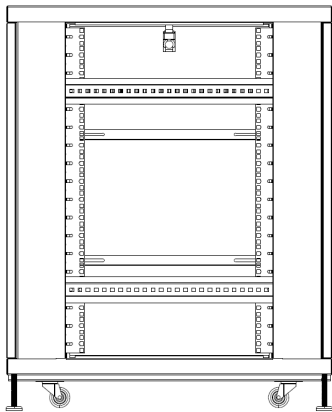

18RU 800MM WIDE & 800MM DEEP FULLY ASSEMBLED FREE STANDING SERVER CABINET

PART NUMBER: CBN-18RU-88FSAS
BAR CODE: 939352399001320

Fully Assembled

Locking Doors & Side Panels

Perforated Doors for Improved Airflow

Split Side Panels

Included Roof Mount Fan Unit

Included 8 Way Horizontal PDU

Bottom

Side Open

Front

Side

Back