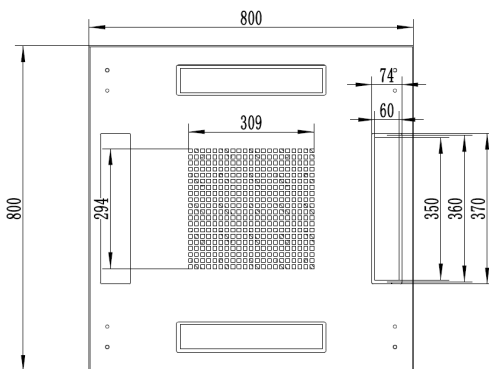

18RU 800MM WIDE & 800MM DEEP FULLY ASSEMBLED FREE STANDING SERVER CABINET

PART NUMBER: CBN-18RU-88FSAS
BAR CODE: 939352399001320

Fully Assembled

Locking Doors & Side Panels

Perforated Doors for Improved Airflow

Split Side Panels

Included Roof Mount Fan Unit

Included 8 Way Horizontal PDU

Top