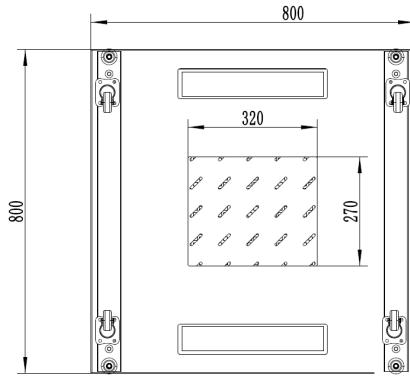

18RU 800MM WIDE & 800MM DEEP FULLY ASSEMBLED FREE STANDING SERVER CABINET

PART NUMBER: CBN-18RU-88FSAS
BAR CODE: 939352399001320

Fully Assembled

Locking Doors & Side Panels

Perforated Doors for Improved Airflow

Split Side Panels

Included Roof Mount Fan Unit

Included 8 Way Horizontal PDU

Bottom

Side Open

Front

Side

Back