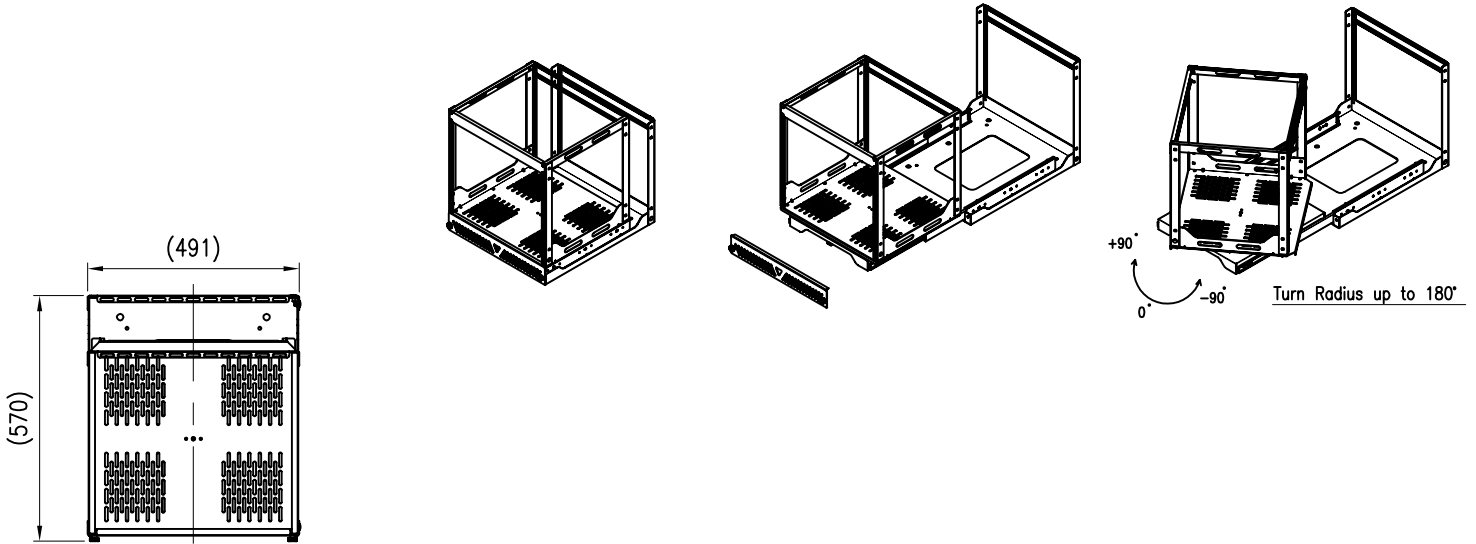

15RU SLIDE & SWIVEL RACK

PART NUMBER: CBN-15RU-SSR

15
RU

15 Rack Unit

Slide & Swivel

60
KG

Load capacity 60kg

Easy to assemble

TOP VIEW

FRONT VIEW

SIDE VIEW

BTM. VIEW