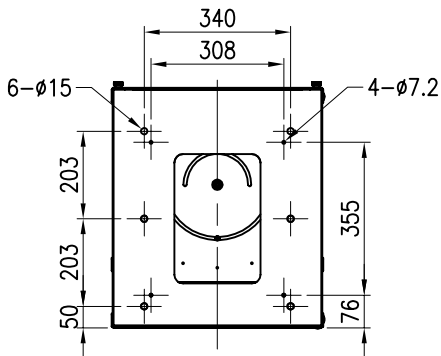

15RU SLIDE & SWIVEL RACK

PART NUMBER: CBN-15RU-SSR

15
RU

15 Rack Unit

Slide & Swivel

60
KG

Load capacity 60kg

Easy to assemble

TOP VIEW

FRONT VIEW

SIDE VIEW

BTM. VIEW