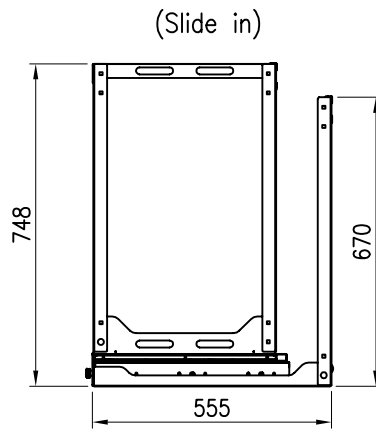

15RU SLIDE & SWIVEL RACK

PART NUMBER: CBN-15RU-SSR

15
RU

15 Rack Unit

Slide & Swivel

60
KG

Load capacity 60kg

Easy to assemble

TOP VIEW

FRONT VIEW

SIDE VIEW

BTM. VIEW