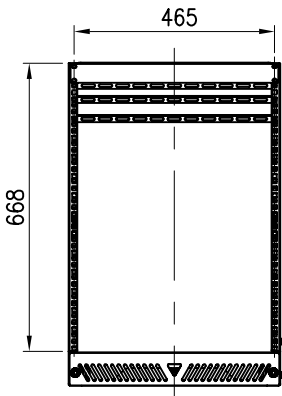

15RU SLIDE & SWIVEL RACK

PART NUMBER: CBN-15RU-SSR

15
RU

15 Rack Unit

Slide & Swivel

60
KG

Load capacity 60kg

Easy to assemble

TOP VIEW

FRONT VIEW

SIDE VIEW

BTM. VIEW