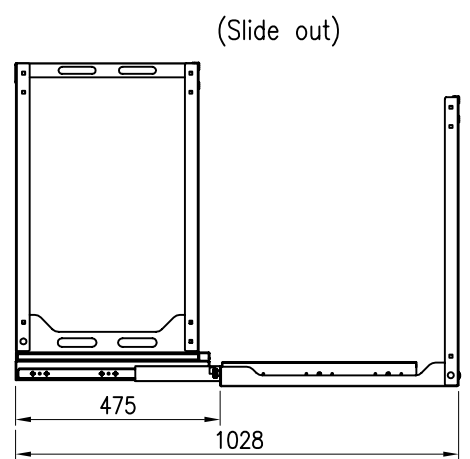

15RU SLIDE & SWIVEL RACK

PART NUMBER: CBN-15RU-SSR

15
RU

15 Rack Unit

Slide & Swivel

60
KG

Load capacity 60kg

Easy to assemble

TOP VIEW

FRONT VIEW

SIDE VIEW

BTM. VIEW