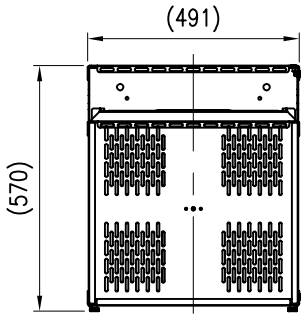

15RU SLIDE & SWIVEL RACK

PART NUMBER: CBN-15RU-SSR

15
RU

15 Rack Unit

Slide & Swivel

60
KG

Load capacity 60kg

Easy to assemble

TOP VIEW

FRONT VIEW

SIDE VIEW

BTM. VIEW