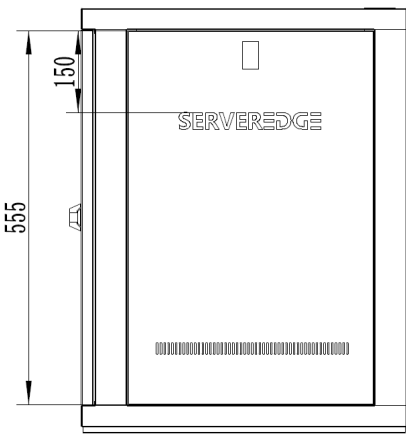

15RU 600MM WIDE & 600MM DEEP
FULLY ASSEMBLED FREE STANDING SERVER
CABINET

PART NUMBER: CBN-15RU-66SFS
 BAR CODE: 9352399003232

Fully Assembled

Locking Doors & Side Panels

Perforated Doors for Improved Airflow

Removable Side Panels

Optional Roof Mount Fan Unit

Optional 8 Way Horizontal PDU

Bottom

Side

Front

Rear

Top