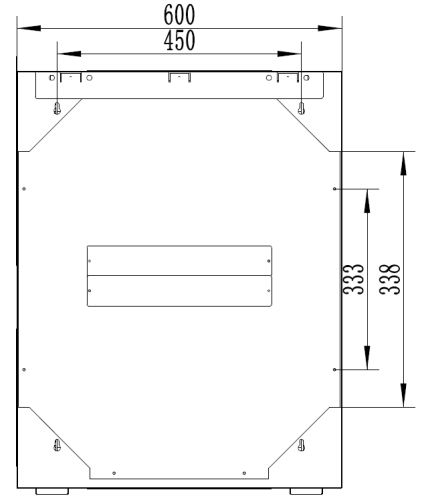

15RU 600MM WIDE & 600MM DEEP
FULLY ASSEMBLED FREE STANDING SERVER
CABINET

PART NUMBER: CBN-15RU-66SFS
BAR CODE: 9352399003232

Fully Assembled

Locking Doors & Side Panels

Perforated Doors for Improved Airflow

Removable Side Panels

Optional Roof Mount Fan Unit

Optional 8 Way Horizontal PDU

Rear