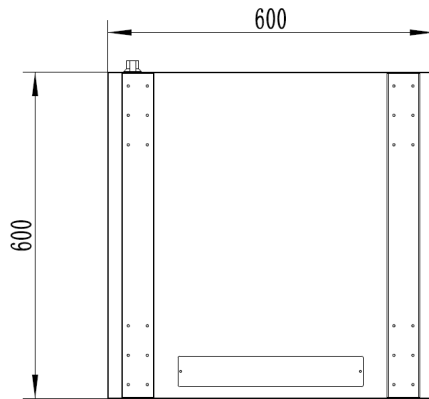

15RU 600MM WIDE & 600MM DEEP
FULLY ASSEMBLED FREE STANDING SERVER
CABINET

PART NUMBER: CBN-15RU-66SFS
 BAR CODE: 9352399003232

Fully Assembled

Locking Doors & Side Panels

Perforated Doors for Improved Airflow

Removable Side Panels

Optional Roof Mount Fan Unit

Optional 8 Way Horizontal PDU

Bottom

Side

Front

Rear

Top