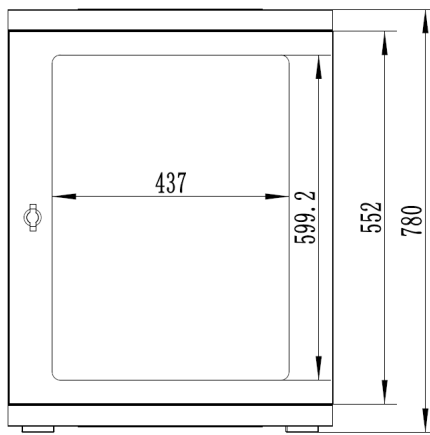

15RU 600MM WIDE & 600MM DEEP
FULLY ASSEMBLED FREE STANDING SERVER
CABINET

PART NUMBER: CBN-15RU-66SFS
BAR CODE: 9352399003232

Fully Assembled

Locking Doors & Side Panels

Perforated Doors for Improved Airflow

Removable Side Panels

Optional Roof Mount Fan Unit

Optional 8 Way Horizontal PDU

Front