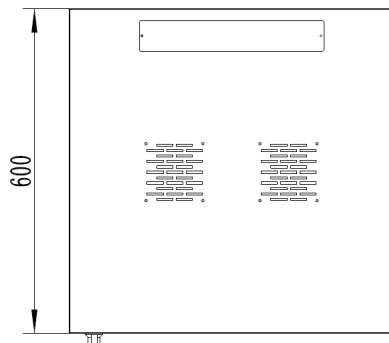

15RU 600MM WIDE & 600MM DEEP
FULLY ASSEMBLED FREE STANDING SERVER
CABINET

PART NUMBER: CBN-15RU-66SFS
 BAR CODE: 9352399003232

Fully Assembled

Locking Doors & Side Panels

Perforated Doors for Improved Airflow

Removable Side Panels

Optional Roof Mount Fan Unit

Optional 8 Way Horizontal PDU

Bottom

Side

Front

Rear

Top