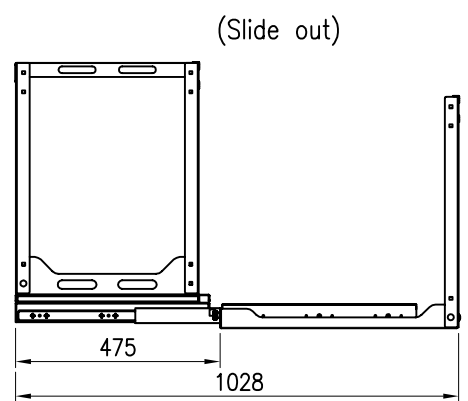

12RU SLIDE & SWIVEL RACK

PART NUMBER: CBN-12RU-SSR

12 Rack Unit

Slide & Swivel

Load capacity 60kg

Easy to assemble

TOP VIEW

FRONT VIEW

SIDE VIEW

BTM. VIEW