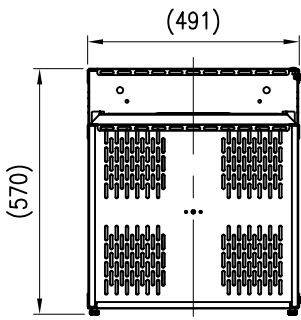

12RU SLIDE & SWIVEL RACK

PART NUMBER: CBN-12RU-SSR

12 Rack Unit

Slide & Swivel

Load capacity 60kg

Easy to assemble

TOP VIEW

FRONT VIEW

SIDE VIEW

BTM. VIEW