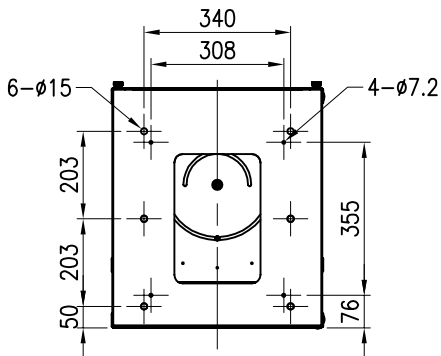

12RU SLIDE & SWIVEL RACK

PART NUMBER: CBN-12RU-SSR

12 Rack Unit

Slide & Swivel

Load capacity 60kg

Easy to assemble

TOP VIEW

FRONT VIEW

SIDE VIEW

BTM. VIEW