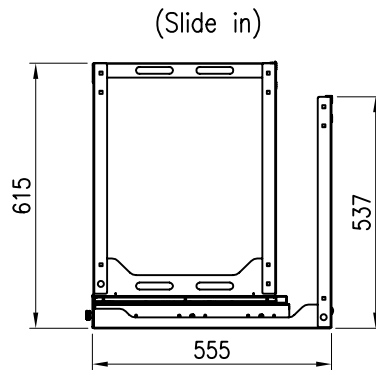

12RU SLIDE & SWIVEL RACK

PART NUMBER: CBN-12RU-SSR

12 Rack Unit

Slide & Swivel

Load capacity 60kg

Easy to assemble

TOP VIEW

FRONT VIEW

SIDE VIEW

BTM. VIEW