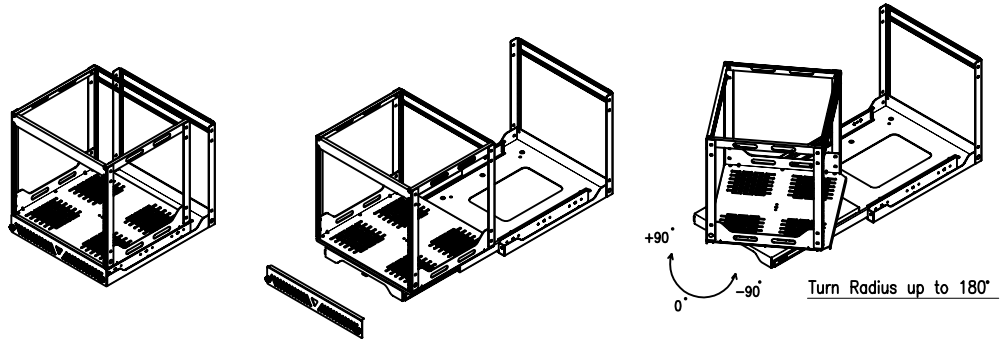

12RU SLIDE & SWIVEL RACK

PART NUMBER: CBN-12RU-SSR

12 Rack Unit

Slide & Swivel

Load capacity 60kg

Easy to assemble

TOP VIEW

FRONT VIEW

SIDE VIEW

BTM. VIEW