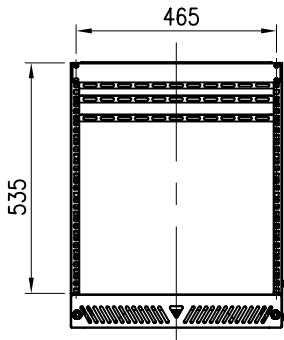

12RU SLIDE & SWIVEL RACK

PART NUMBER: CBN-12RU-SSR

12 Rack Unit

Slide & Swivel

Load capacity 60kg

Easy to assemble

TOP VIEW

FRONT VIEW

SIDE VIEW

BTM. VIEW