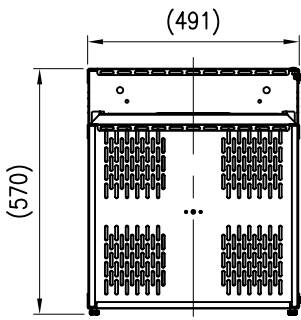

# 10RU SLIDE & SWIVEL RACK

PART NUMBER: CBN-10RU-SSR

10 Rack Unit

Slide & Swivel

Load capacity 60kg

Easy to assemble

TOP VIEW

FRONT VIEW

SIDE VIEW

BTM. VIEW