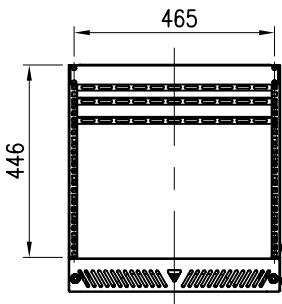

# 10RU SLIDE & SWIVEL RACK

PART NUMBER: CBN-10RU-SSR

10 Rack Unit

Slide & Swivel

Load capacity 60kg

Easy to assemble

TOP VIEW

FRONT VIEW

SIDE VIEW

BTM. VIEW