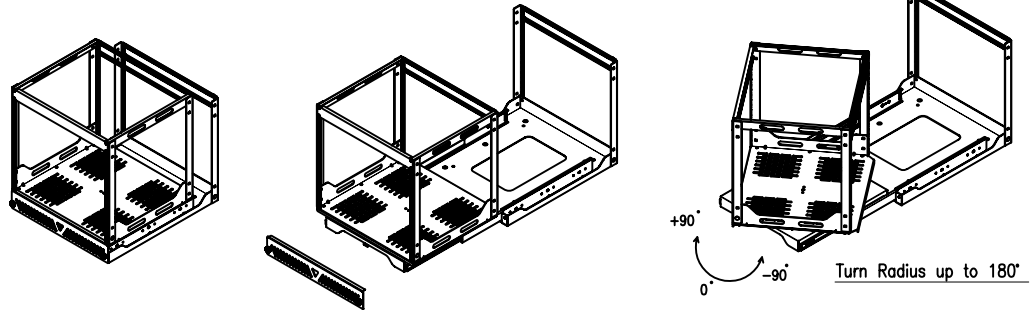

# 10RU SLIDE & SWIVEL RACK

PART NUMBER: CBN-10RU-SSR

10 Rack Unit

Slide & Swivel

Load capacity 60kg

Easy to assemble

TOP VIEW

FRONT VIEW

SIDE VIEW

BTM. VIEW