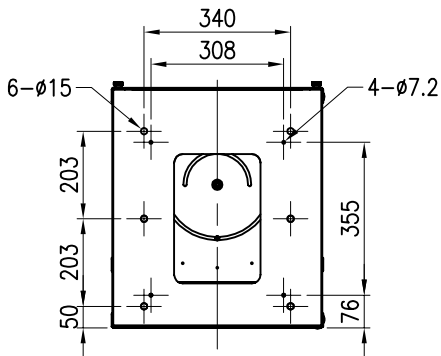

# 10RU SLIDE & SWIVEL RACK

PART NUMBER: CBN-10RU-SSR

10 Rack Unit

Slide & Swivel

Load capacity 60kg

Easy to assemble

TOP VIEW

FRONT VIEW

SIDE VIEW

BTM. VIEW