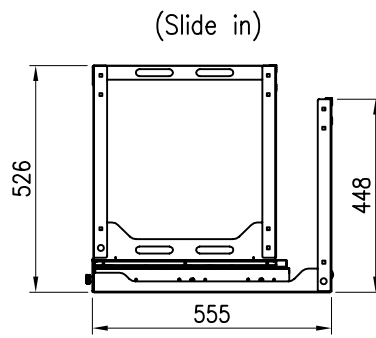

# 10RU SLIDE & SWIVEL RACK

PART NUMBER: CBN-10RU-SSR

10 Rack Unit

Slide & Swivel

Load capacity 60kg

Easy to assemble

TOP VIEW

FRONT VIEW

SIDE VIEW

BTM. VIEW