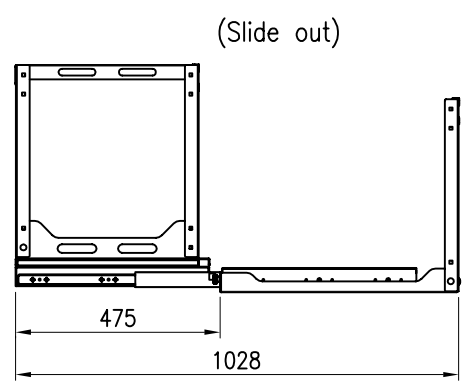

# 10RU SLIDE & SWIVEL RACK

PART NUMBER: CBN-10RU-SSR

10 Rack Unit

Slide & Swivel

Load capacity 60kg

Easy to assemble

TOP VIEW

FRONT VIEW

SIDE VIEW

BTM. VIEW