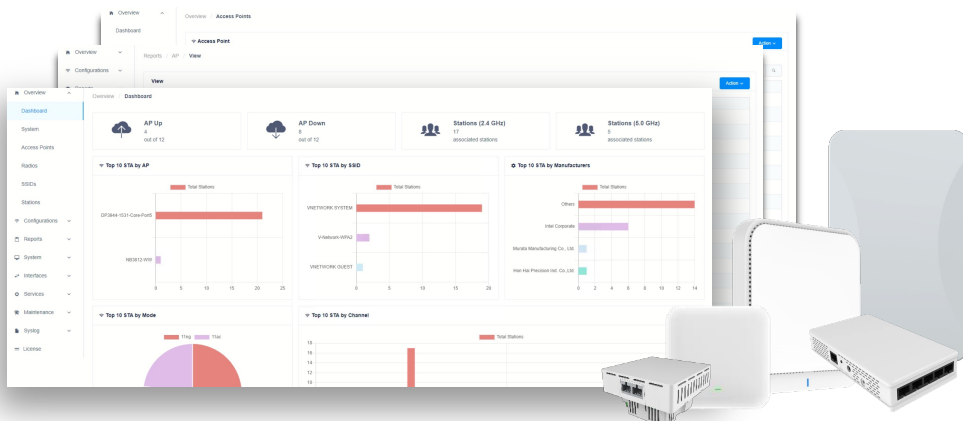

PROVISION MADE EASE

Plug in the device to the internet, add the device's serial number and MAC address to the cloud account, and the it is ready to go! The device will automatically provision itself.