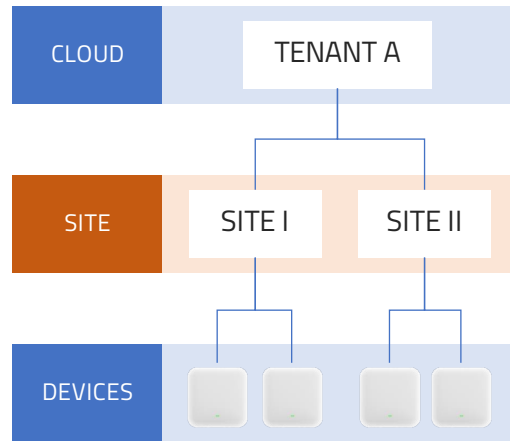

NEWBRIDGE Cloud

WLAN Controller

MULTI-SITE & MULTI-CLOUD SUPPORT

- Multiple sites can be created within cloud account
- Each site has its own distinct set of configurations, users, maps, and other properties
- Cloud users' logins can be associated with any number of clouds, and can have different roles under each cloud

SECURE, ROBUST ARCHITECTURE

- Encrypted device-to-cloud communication
- Data is secure and always kept private

ADMINISTRATION PRIVILEGES

- Administrator/Owner Role: Full control of a cloud and its sites
- Manager: Full write access to specified sites
- Guest: Read-only access to specified sites

POWERFUL, FLEXIBLE CONFIGURATION

- Bulk (site-level) and individual (device-level) configuration options

DEVICE REGISTRATION & LICENSING

- Simple and intuitive registration

REMOTE FIRMWARE UPGRADE

- Upgrade multiple devices at one time
- Schedulable firmware upgrades
- Rolling upgrade option ensures most parts of the network are online at any given time

LIVE STATISTIC

- Live data on the device dashboard comes directly from the device over a near real-time connection
- View data straight from the device:
- Throughput rate per interface
- Power consumption
- CPU utilization & memory usage
- System temperature
- Client counts
- Uptime
- Load
- Channel utilization
- Remote your device:
- Reboot device with the click of a button

ARCHITECTURE

BENEFITS

- Scalability network environment
- Management makes simple
- Easy to deploy
- Customizable Reports

HISTORICAL STATISTICS

- Throughput rates per interface
- Client counts per wireless interface (SSID) over time
- Channel utilization per wireless radio over time
- Current networking status and traffic details
- Client session information
- Historical data can be stored for two months or more depending on the license type

ALERTS & MONITORING

- Email alerts are generated when devices go offline or require your attention