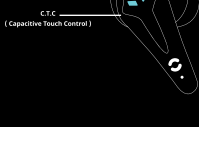

2

What's Included

Earbuds

Charging Case

Charging Cable

Overview of Headset

CTC
(Capacitive Touch Control)

MIC

3

Using your HOPPUP PREDATOR X03

1. POWER ON

PREDATOR X03 will automatically turn on and start the pairing process when taken out from charging case.

You can also long press the CTC for 5 seconds to turn it on manually.