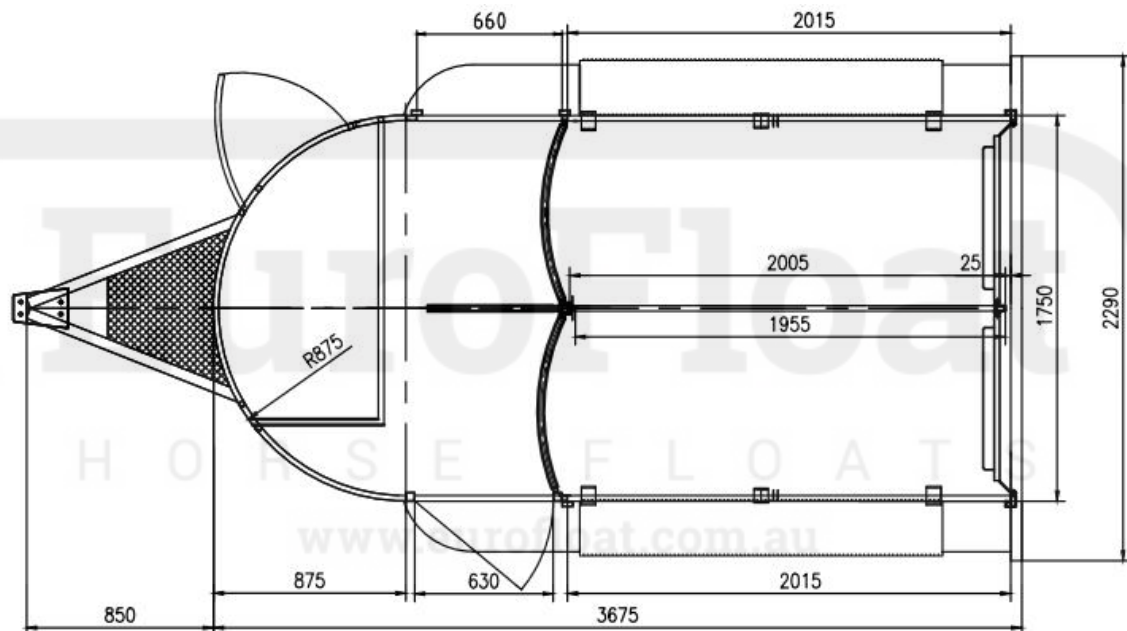

EuroFloat

H O R S E F L O A T S

www.eurofloat.com.au

Euro Float Classic Series - RN 2HSL-L600 - Model

Drawing.

Dimensions.

Body Dimension (L x W x H: mm) :3675 x 1750 x 2230

Inner Dimension (L x W x H: mm) :3625 x 1700 x 2155

Overall Dimension(L x W x H: mm):4525 x 2290 x 2600

Drawbar(mm): 850

Weights.

Tare-1700KG.

ATM-3500KG.