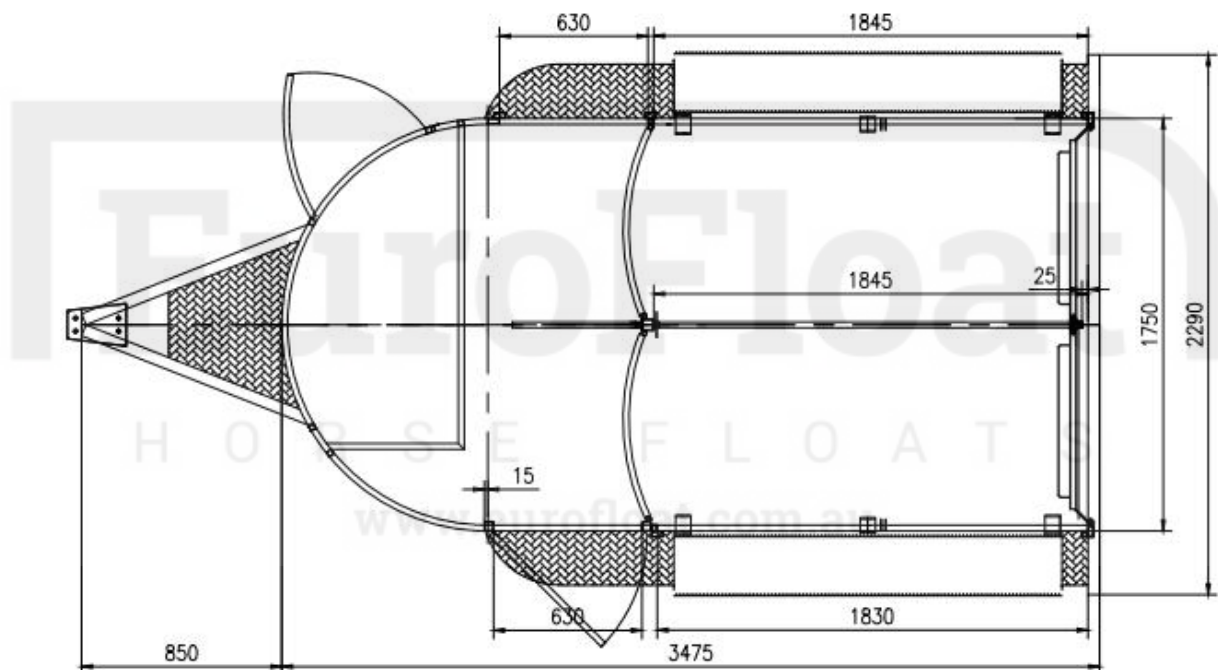

EuroFloat

H O R S E F L O A T S

www.eurofloat.com.au

Euro Float Classic Series - RN 2HSL-L400 Model

Drawing.

Dimensions.

Body Dimension (L x W x H: mm) :3475 x 1750 x 2230

Inner Dimension (L x W x H: mm) :3425 x 1700 x 2155

Overall Dimension(L x W x H: mm):4325 x 2290 x 2600

Drawbar(mm): 850

Weights.

Tare-1500KG.

ATM-3500KG.