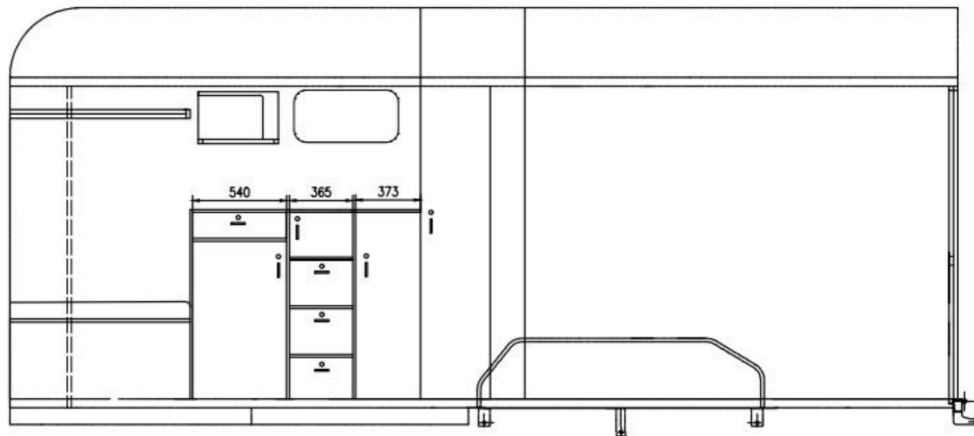

## Euro Float-5475 SN 2HAL-O (2.0) With 2600 × 800mm bays-Model

Drawing.

## Dimensions.

Body Dimension (L x W x H: mm) :5475 x 1980 x 2300

Inner Dimension (L x W x H: mm) :5425 x 1930 x 2250

Overall Dimension(L x W x H: mm):6325x 2480 x 2670

Drawbar(mm): 850