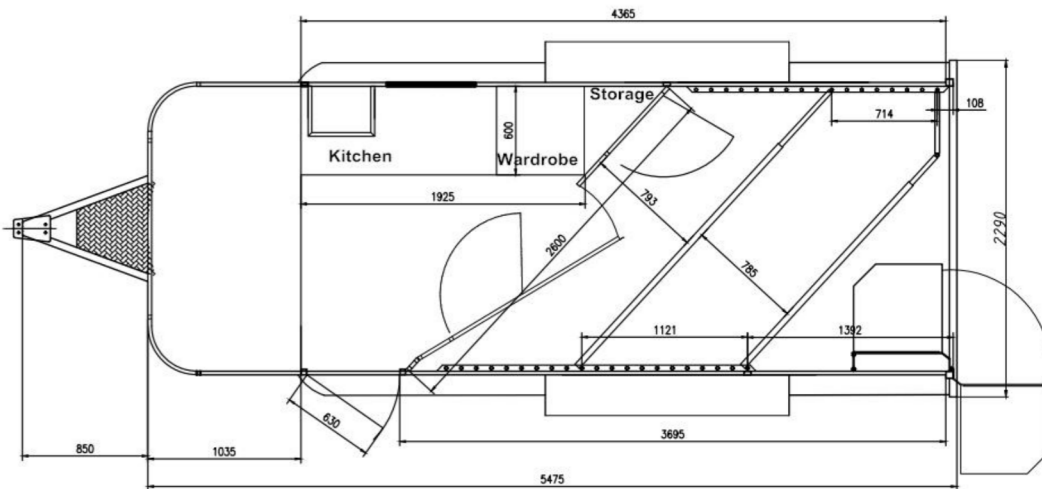

## Euro Float-5475 SN 2HAL-O (2.0) With 2600 × 800mm bays-Model

Drawing.

## Dimensions.

Body Dimension (L x W x H: mm) :5475 x 1980 x 2300

Inner Dimension (L x W x H: mm) :5425 x 1930 x 2250

Overall Dimension(L x W x H: mm):6325x 2480 x 2670

Drawbar(mm): 850