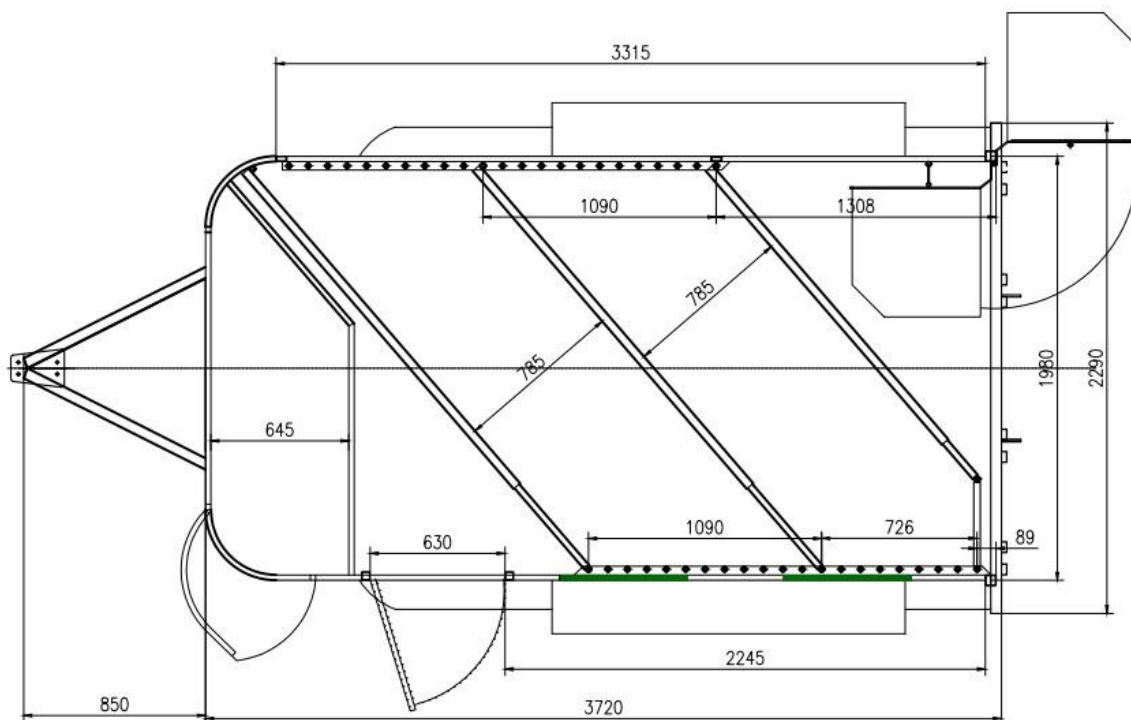

## Euro Float- SN 2HAL-S With 2500×800mm bays-Model

Drawing.

Dimensions.

Body Dimension (L x W x H: mm) :3720 x 1980 x 2300

Inner Dimension (L x W x H: mm) :3670 x 1930 x 2250

Overall Dimension(L x W x H: mm):4570 x 2480 x 2670

Drawbar(mm):850

Weights.

Tare-1525KG.

ATM-3400KG.