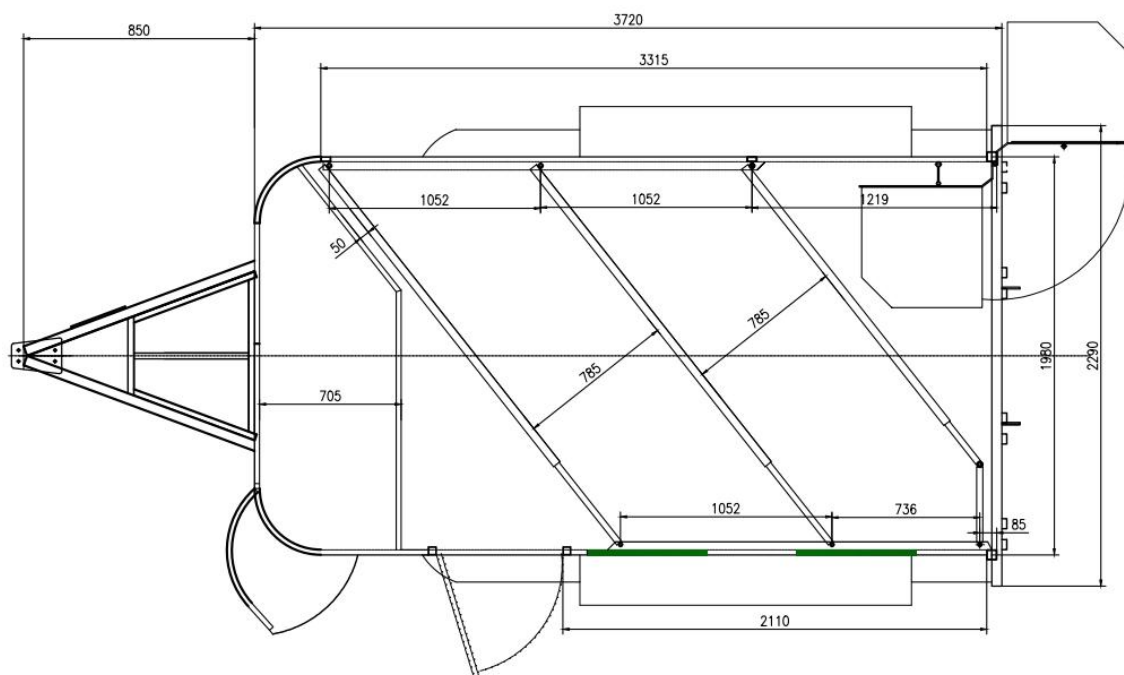

## Euro Float- SN 2HAL-S With 2400×800mm bays-Model

Drawing.

Dimensions.

Body Dimension (L x W x H: mm) :3720 x 1980 x 2300  
Inner Dimension (L x W x H: mm) :3670 x 1930 x 2250  
Overall Dimension(L x W x H: mm):4570 x 2480 x 2670  
Drawbar(mm):850

Weights.

Tare-1720KG.  
ATM-3500KG.