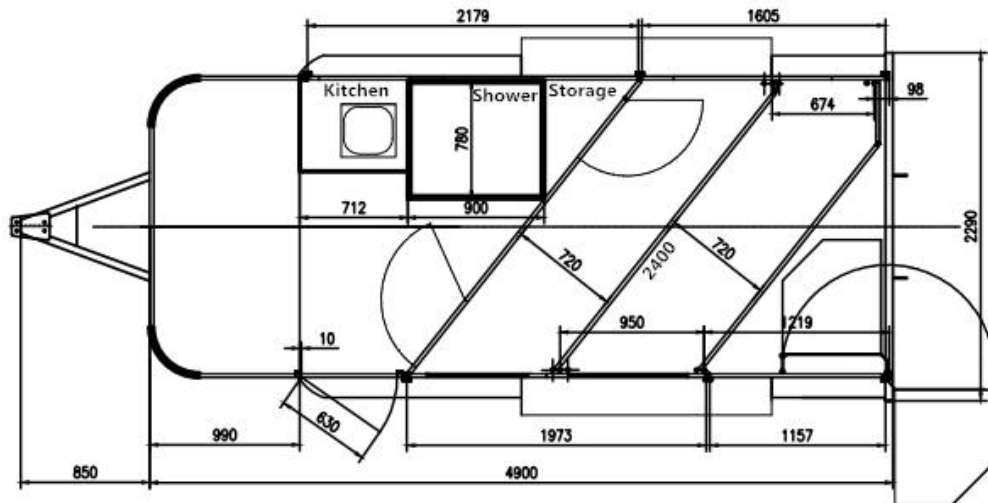

EuroFloat

H O R S E F L O A T S

www.eurofloat.com.au

Euro Float Model # SN 2HAL-O (2.1) 4900

Drawing.

Kitchen layout.

Dimensions.

Body Dimension (L x W x H: mm) :4900 x1980 x 2300

Inner Dimension (L x W x H: mm) :4850 x 1930 x 2250

Overall Dimension(L x W x H: mm):5750 x 2480 x 2670

Drawbar(mm): 850

Weights.

Tare-2100KG.

ATM-3500KG.