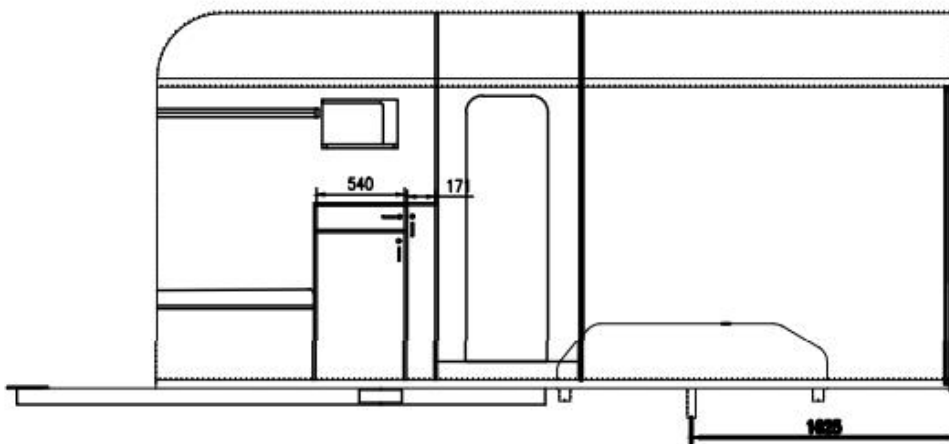

EuroFloat

H O R S E F L O A T S

www.eurofloat.com.au

Euro Float Model # SN 2HAL-O (2.1) 4900

Drawing.

Kitchen layout.

Dimensions.

Body Dimension (L x W x H: mm) :4900 x1980 x 2300

Inner Dimension (L x W x H: mm) :4850 x 1930 x 2250

Overall Dimension(L x W x H: mm):5750 x 2480 x 2670

Drawbar(mm): 850

Weights.

Tare-2100KG.

ATM-3500KG.