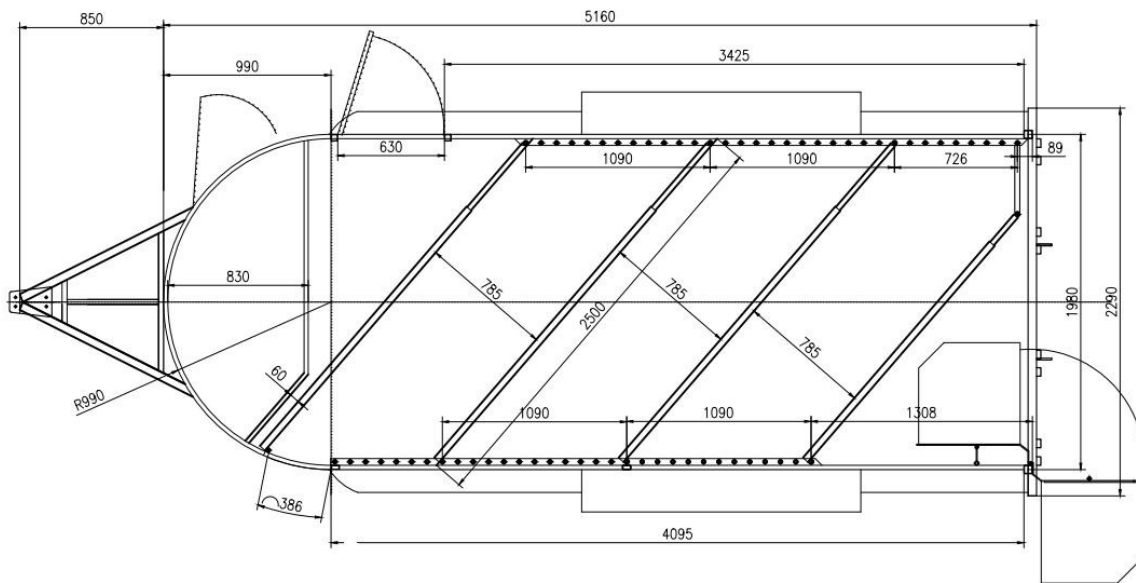

EuroFloat

H O R S E F L O A T S

www.eurofloat.com.au

Euro Float- RN 3HAL-S With 2500×800mm bays-Model

Drawing.

Dimensions.

Body Dimension (L x W x H: mm) :5160 x 1980 x 2300

Inner Dimension (L x W x H: mm) :5110 x 1930 x 2250

Overall Dimension(L x W x H: mm):6010 x 2480 x 2670

Drawbar(mm):850

Weights.

Tare-1975KG.

ATM-3800KG.