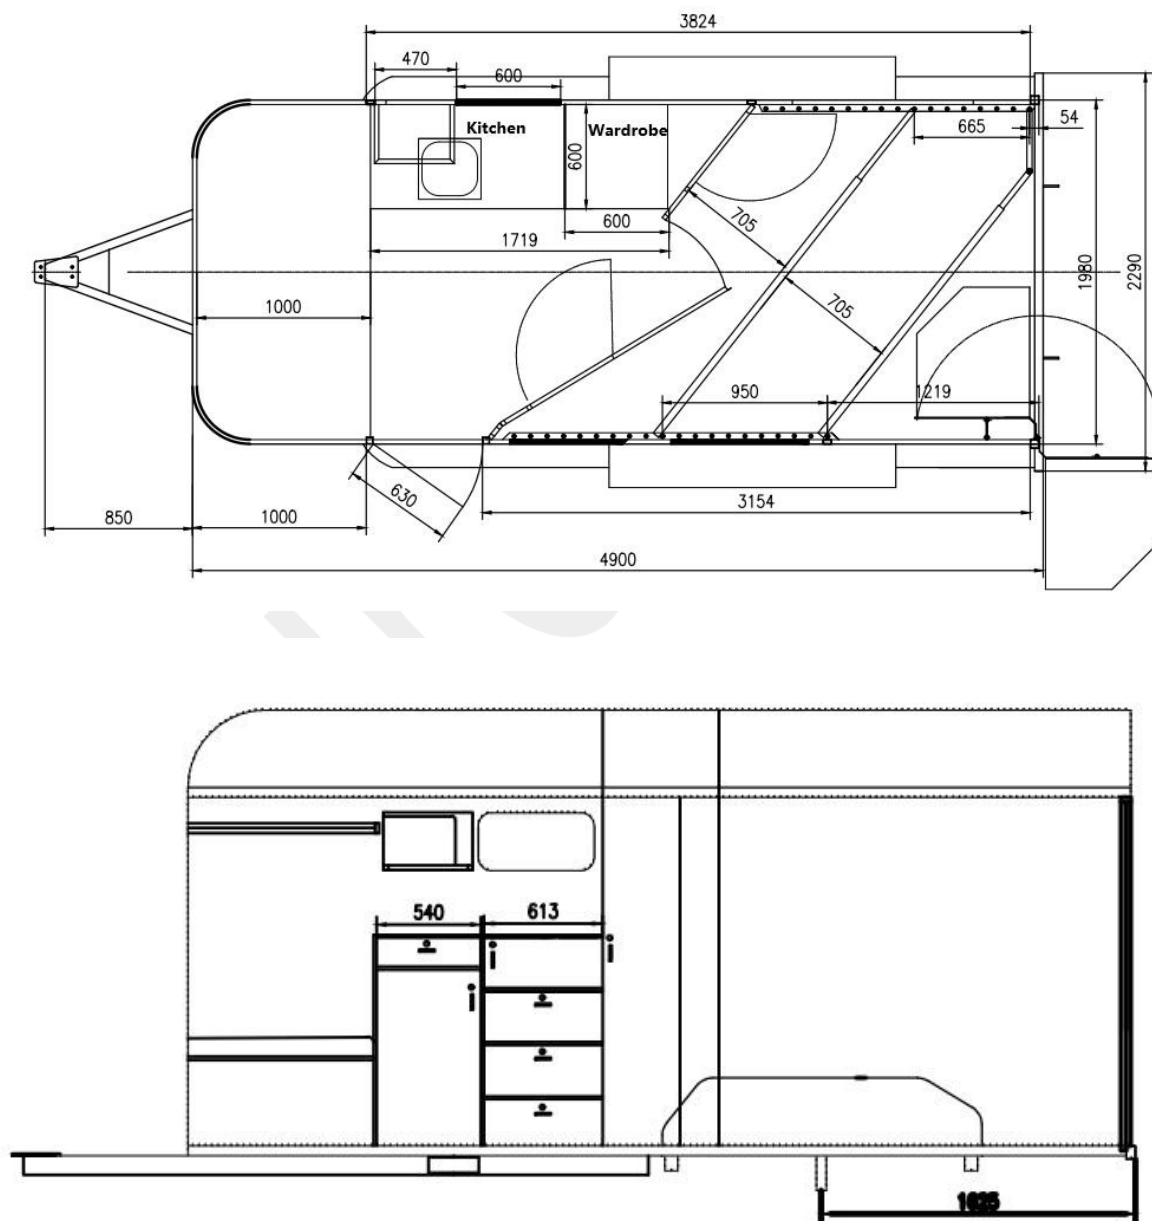

EuroFloat

H O R S E F L O A T S

www.eurofloat.com.au

Euro Float- 4900 SN 2HAL-O (2.0) With 2400×720mm bays-Model

Drawing.

Dimensions.

Body Dimension (L x W x H: mm) :4900 x 1980 x 2300
Inner Dimension (L x W x H: mm) :4850 x 1930 x 2250
Overall Dimension(L x W x H: mm):5750 x 2480 x 2670
Drawbar(mm):850

Weights.

Tare-2100KG.
ATM-3500KG.

Euro Float