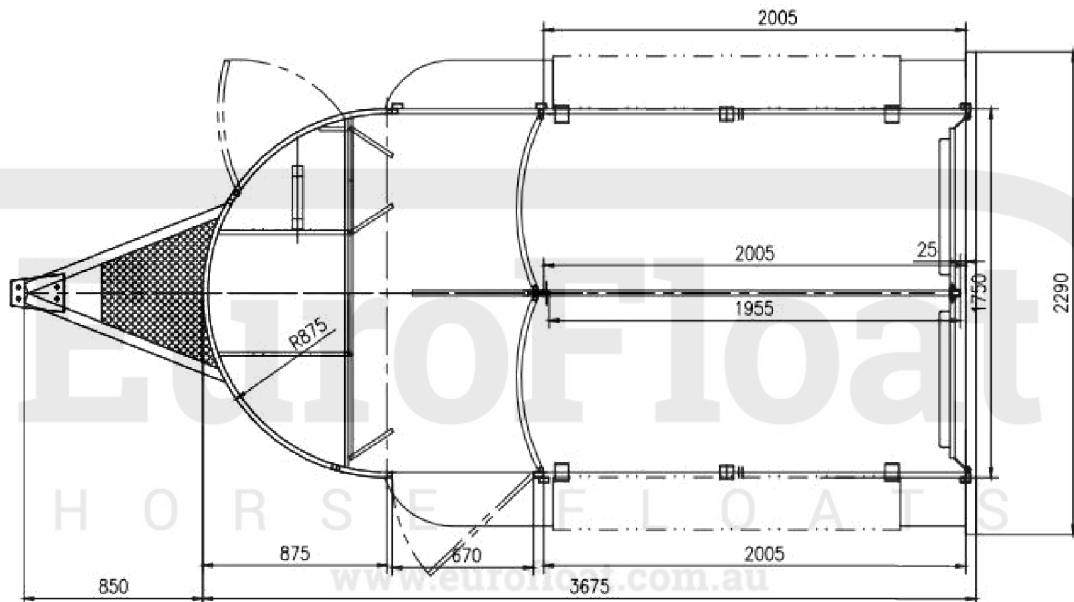

## Euro Float Model # 2HSL-L600 + Extended height.

Floor plan.

Dimensions.

Body Dimension (L x W x H: mm) : 3675 x1750 x 2230

Inner Dimension (L x W x H: mm) : 3625 x 1700 x 2250

Overall Dimension(L x W x H: mm): 4525 x 2290 x 2670

Drawbar(mm): 850

Weights.

Tare-1500kg.

ATM-3200kg.