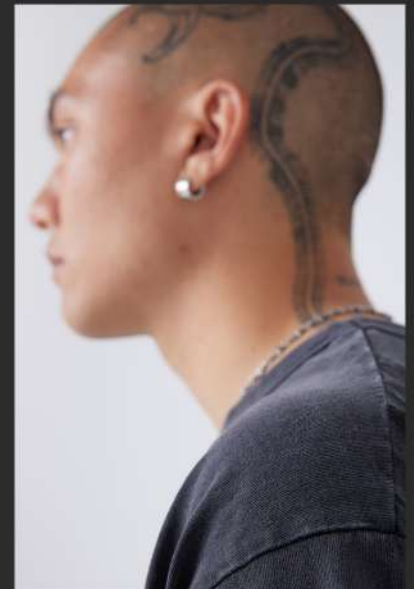

CCSST250 & CCSST305

RUST

Oversized Box S/S Tee 7.5 OZ  
100% Cotton

Oversized Drop Shoulder  
Pigment Dye  
16 Single Yarn

CCSST250PGM RUST

VINTAGE CAMEL

Oversized Box S/S Tee 9 OZ  
100% Cotton

Oversized Drop Shoulder  
Vintage Snow Wash  
16 Single Yarn

CCSST305SNW CAMEL

VINTAGE BLACK

Oversized Box S/S Tee 9 OZ  
100% Cotton

Oversized Drop Shoulder  
Vintage Snow Wash  
16 Single Yarn

CCSST305SNW LIM0

VINTAGE MAHOGANY

Oversized Box S/S Tee 9 OZ  
100% Cotton

Oversized Drop Shoulder  
Vintage Snow Wash  
16 Single Yarn

CCSST305SNW MAHOG

VINTAGE GREY

Oversized Box S/S Tee 7.5 OZ  
100% Cotton

Oversized Drop Shoulder  
Pigment Dye  
16 Single Yarn

CCSST250SNW GRAY

VINTAGE SAGE

Oversized Box S/S Tee 7.5 OZ  
100% Cotton

Oversized Drop Shoulder  
Vintage Wash  
16 Single Yarn

CCSST250SLD SAGE

VINTAGE LIGHT BLUE

Oversized Box S/S Tee 7.5 OZ  
100% Cotton

Oversized Drop Shoulder  
Vintage Wash  
16 Single Yarn