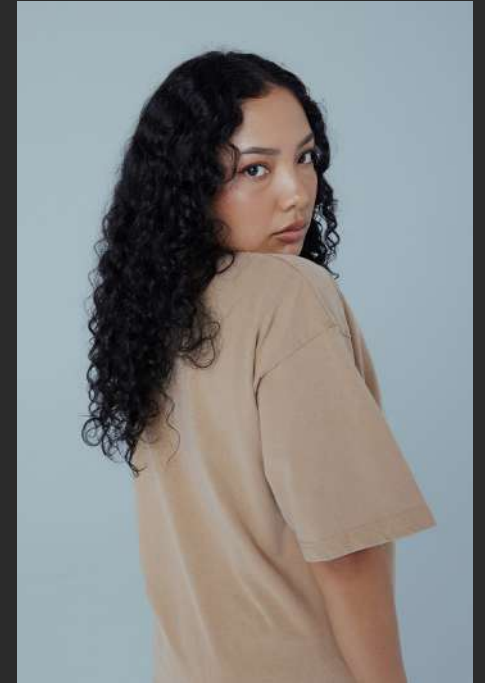

CCSST250 & CCSST305

RUST

Oversized Box S/S Tee 7.5 OZ  
100% Cotton

Oversized Drop Shoulder  
Pigment Dye  
16 Single Yarn

CCSST250PGM RUST

VINTAGE CAMEL

Oversized Box S/S Tee 9 OZ  
100% Cotton

Oversized Drop Shoulder  
Vintage Snow Wash  
16 Single Yarn

CCSST305SNW CAMEL

VINTAGE BLACK

Oversized Box S/S Tee 9 OZ  
100% Cotton

Oversized Drop Shoulder  
Vintage Snow Wash  
16 Single Yarn

CCSST305SNW LIM0

VINTAGE MAHOGANY

Oversized Box S/S Tee 9 OZ  
100% Cotton

Oversized Drop Shoulder  
Vintage Snow Wash  
16 Single Yarn

CCSST305SNW MAHOG

VINTAGE GREY

Oversized Box S/S Tee 7.5 OZ  
100% Cotton

Oversized Drop Shoulder  
Pigment Dye  
16 Single Yarn

CCSST250SNW GRAY

VINTAGE SAGE

Oversized Box S/S Tee 7.5 OZ  
100% Cotton

Oversized Drop Shoulder  
Vintage Wash  
16 Single Yarn

CCSST250SLD SAGE

VINTAGE LIGHT BLUE

Oversized Box S/S Tee 7.5 OZ  
100% Cotton

Oversized Drop Shoulder  
Vintage Wash  
16 Single Yarn