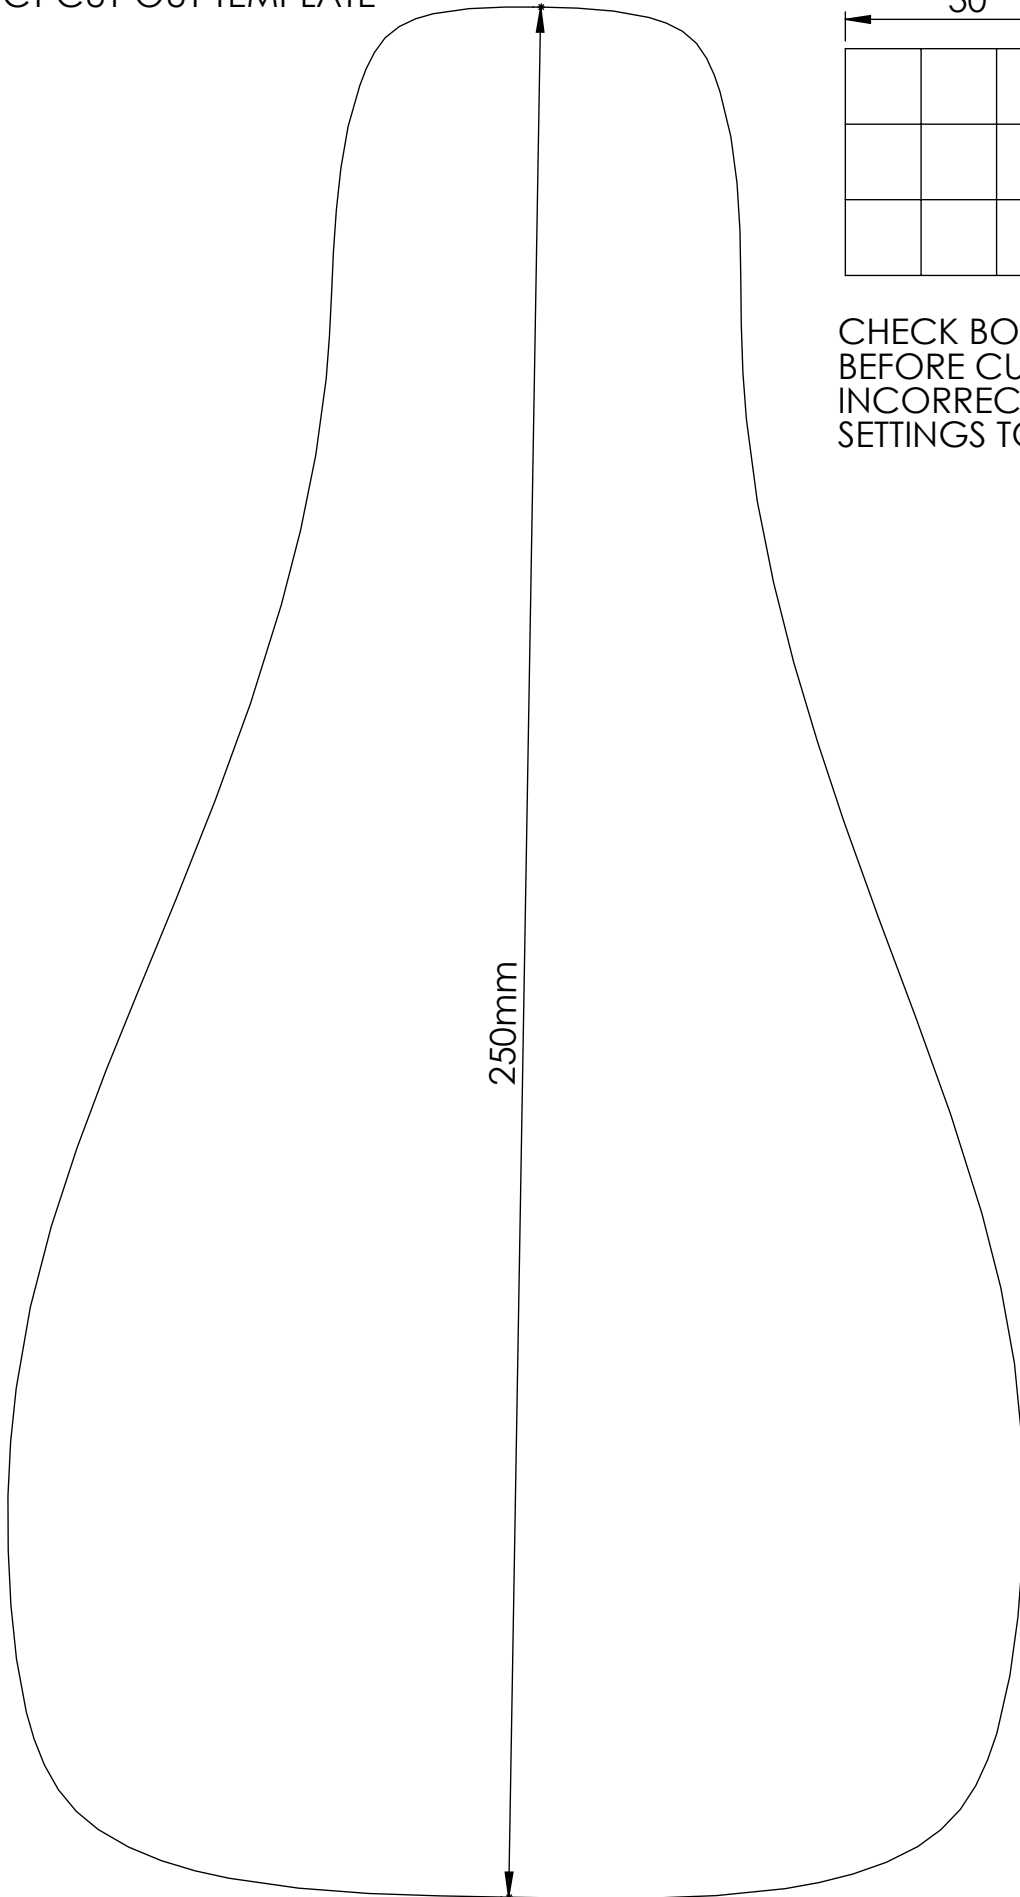

SPORTSCARS

NACA DUCT CUT-OUT TEMPLATE

CHECK BOX MEASUREMENTS BEFORE CUTTING. IF SCALE IS INCORRECT, CHANGE PRINT SETTINGS TO SUIT.