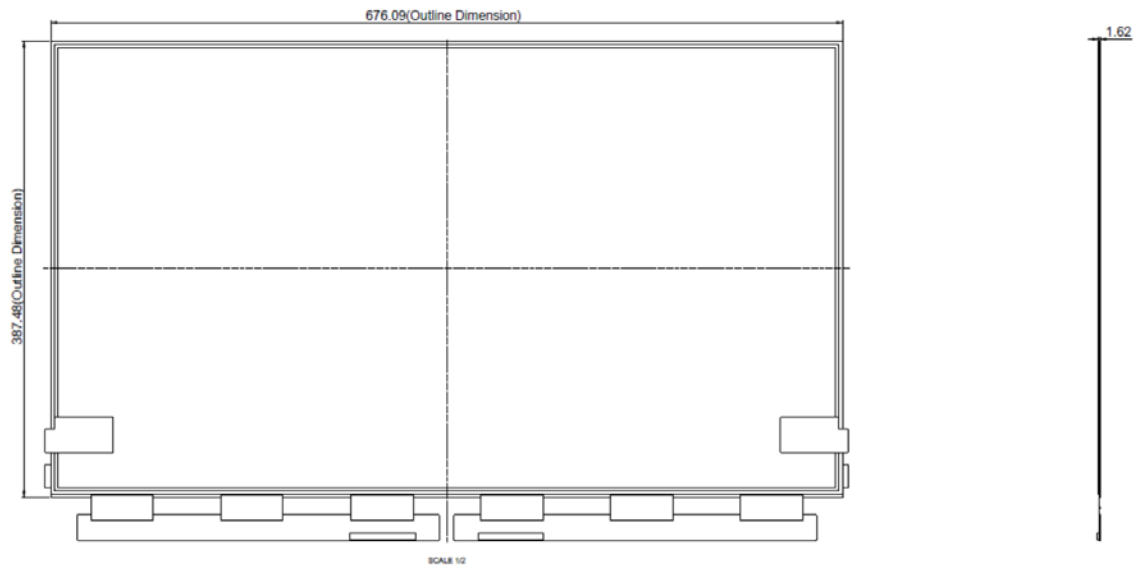

3.Mechanical drawing

Unit:mm