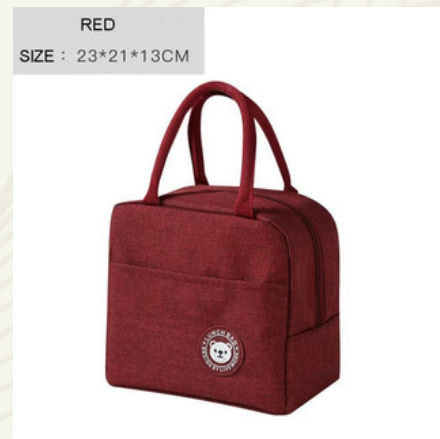

FASHIONABLE FLEX LUXURY HANDBAG

\$22.99 \$38.00

STATEMENT PIECE SHOULDER BAG

\$32.99 \$66.99

SIZES-COLORS AVAILABLE

STYLISH SIMPLICITY SHOULDER BAG

\$71.99 ~~\$125.99~~

MODERN APPEAL FASHION BAG

\$23.99 ~~\$40.00~~

EFFICIENT STORAGE PORTABLE BAG

\$23.99 ~~\$40.00~~

SIZES-COLORS AVAILABLE

CARTOON CAT PRINTED TOTE

\$24.99 \$42.00

COMPACT GLAMOUR HANDMADE CLUTCH

\$49.99 \$86.00