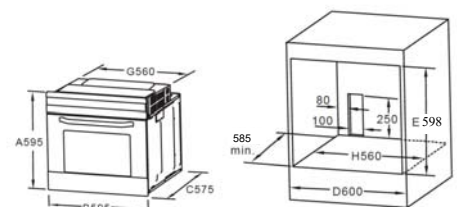

Technical Specifications:

Cooking Functions	5
Oven Capacity (Gross)	65L
Timer	Minute Minder
No. Door Glass	3
Molded side racks	Y
Cleaning	Manual
Finish	Stainless Steel
Dimensions (W) x (H) x (D)	595 x 595 x 575

Technical	
Accessories	1 Shelf, 1 Baking Tray & Insert
Cooling Fan	Y
Absorbed Power	2100W
Connection	220-240V / 50Hz / 10A

WARNING: technical specifications and product sizes can be varied by the manufacturer, without notice. Cut outs for appliances should only be by physical product measurements. The above information is indicative only.