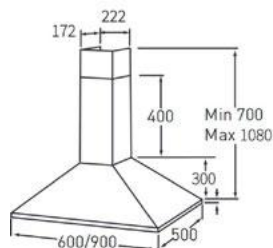

TFGC969E

Model Number	TFGC969E
Functions	9
Finish	Stainless Steel
Hob/Oven	Gas/Electric
Timer	Digital
Cast Iron Trivets	Y
Triple Glazed glass door	Y
Flame failure Device	Y
Catalytic liners	Y
Cleaning function	Hydrolytic self-cleaning
Accessories	1 x wire grid, 1 x deep tray
Fan Forced	Y
Connected Load	220-240V / 50-60 Hz / 16 AMP / 3500W - 3580W
Usable Capacity	121L
Dimensions W x H x D	898 x 910 x 628

TCH60X-L

TCH90X-L

TRH9CU-1-L

Model Number	TCH60X-L	TCH90X-L	TRH9CU-1-L
Type	Canopy	Canopy	Canopy
Extraction Rate	500m/3h	500m/3h	700m/3h
Switch Type	Push Button	Push Button	Push Button
No. Speed Settings	3	3	3
Fascia Type	Stainless Steel	Stainless Steel	Stainless Steel
Lighting Type	LED	LED	LED
Light Location	Rear	Rear	Rear
Supply Voltage	220-240V~ / 50Hz	220-240V~ / 50Hz	220-240V~ / 50Hz
Absorbed Current	N/A	N/A	N/A
Location of Controls	Front Middle	Front Middle	Front Middle
Ducting Outlet	150	150	150
Filter Type	Aluminium	Aluminium	Aluminium
Façade Thickness	N/A	N/A	N/A
Dimensions	600W x 500D x 700-1080H	900W x 500D x 700-1080H	900W x 500D x 580-1060H