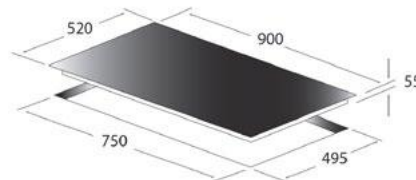

TCK31

TCT63E

TIT63E

TIS90B

TCT91

Model Number	TCK31	TCT63E	TCT91	TIT63E	TIS90B
Hob Style	Frameless	Frameless	Frameless	Frameless	Frameless
Cooking Zones	2	4	4	4	5 (incl Flexi)
Element Type	Ribbon	Ribbon	Ribbon	Induction	Induction
Front Left Zone (W)	1200	1200	1000/1200W	2000W / 2600W	1800/3000W
Front Right Zone (W)	N/A	1800	1200W	1400W / 1800W	1400/2000W
Rear Left Zone (W)	1800	1800	1100/2000W	1400W / 1800W	1800/3000W
Rear Right Zone (W)	N/A	1200	1800W	2000W / 2600W	1500W
FlexiZone	N/A	N/A	N/A	N/A	3000/4000w
Location of controls	Front	Front	Front	Front	Front
Control Colour	N/A	N/A	N/A	N/A	N/A
Control Type	Black Knobs	Touch	Knob	Touch	Slide Touch
Power Levels	9	9	9	9	9
Main On/Off Switch	Yes	Yes			Yes
Hob Material	Vitro Ceramic Glass	Vitro Ceramic Glass	Vitro Ceramic Glass	Vitro Ceramic Glass	Vitro Ceramic Glass
Auto Switch Off (safety)	Yes	Yes	Yes	Yes	Yes
Child Lock	Yes	Yes	Yes	Yes	Yes
Residual Heat Indicator	Yes	Yes	Yes	Yes	Yes
Supply Voltage	220-240V	220-240V~	220-240V	220-240V	220-240V
Supply Frequency	50/60Hz	50/60Hz	50Hz	50Hz	50/60Hz
Power (W)	3000W	6000W	6500-7800W	6750W	7400W
Dimensions WxHxD	288 x 60 x 520	588 x 62 x 517	900 x 55 x 520	590 x 55 x 520	900 x 60 x 520