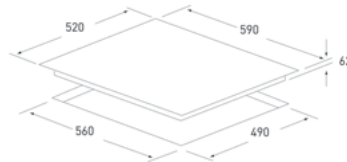

TCK31

TCT63E

TIT63E

Model Number	TCK31	TCT63E	TCT91	TIT63E	TIS90B
Hob Style	Frameless	Frameless	Frameless	Frameless	Frameless
Cooking Zones	2	4	4	4	5 (incl Flexi)
Element Type	Ribbon	Ribbon	Ribbon	Induction	Induction
Front Left Zone (W)	1200	1200	1000/1200W	2000W / 2600W	1800/3000W
Front Right Zone (W)	N/A	1800	1200W	1400W / 1800W	1400/2000W
Rear Left Zone (W)	1800	1800	1100/2000W	1400W / 1800W	1800/3000W
Rear Right Zone (W)	N/A	1200	1800W	2000W / 2600W	1500W
FlexiZone	N/A	N/A	N/A	N/A	3000/4000w
Location of controls	Front	Front	Front	Front	Front
Control Colour	N/A	N/A	N/A	N/A	N/A
Control Type	Black Knobs	Touch	Knob	Touch	Slide Touch
Power Levels	9	9	9	9	9
Main On/Off Switch	Yes	Yes			Yes
Hob Material	Vitro Ceramic Glass	Vitro Ceramic Glass	Vitro Ceramic Glass	Vitro Ceramic Glass	Vitro Ceramic Glass
Auto Switch Off (safety)	Yes	Yes	Yes	Yes	Yes
Child Lock	Yes	Yes	Yes	Yes	Yes
Residual Heat Indicator	Yes	Yes	Yes	Yes	Yes
Supply Voltage	220-240V	220-240V~	220-240V	220-240V	220-240V
Supply Frequency	50/60Hz	50/60Hz	50Hz	50Hz	50/60Hz
Power (W)	3000W	6000W	6500-7800W	6750W	7400W
Dimensions WxHxD	288 x 60 x 520	588 x 62 x 517	900 x 55 x 520	590 x 55 x 520	900 x 60 x 520