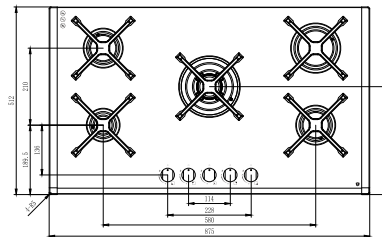

TGF63E

TGWF63E

TGWF93E

TGWF30G

TGWF60G

TGWF90G

Model Number	TGF63E	TGWF63E	TGWF93E	TGWF30G	TGWF60G	TGWF90G
Cooking Zones	4	4	5	2	4	5
Front (MJ/h)	N/A	N/A	N/A	6.3	N/A	N/A
Front Left Zone - (MJ/h)	6.40	12.60	12.60	N/A	13.2	3.6
Front Right Zone - (MJ/h)	3.17	4.00	4.00	N/A	3.6	6.3
Middle Zone (MJ/h)	N/A	N/A	7.00	N/A	N/A	13.2
Rear (MJ/h)	N/A	N/A	7.00	13.2	N/A	N/A
Rear Left Zone (MJ/h)	6.40	7.00	N/A	N/A	6.3	6.3
Rear Right Zone (MJ/h)	10.80	12.00	12.00	N/A	6.3	10.8
Total NHGC	26.77	35.60	42.60	19.5	29.4	40.2
Ignition Type	Electronic	Electronic	Electronic	Electronic	Electronic	Electronic
Hob Flame Failure Device	Yes	Yes	Yes	Yes	Yes	Yes
Location of Controls	Front	Front	Front	Front	Front	Front
Type of Regulation	Knob	Knob	Knob	Knob	Knob	Knob
Hob Colour	Stainless Steel	Stainless Steel	Stainless Steel	Black Glass	Black Glass	Black Glass
Pan Support	2 x Enamel	2 x Cast Iron	3 x Cast Iron	2 x Cast Iron	4 x Cast Iron	5 x Cast Iron
Inclusions	NG Regulator, ULP Conversion Kit	NG Regulator, ULP Conversion Kit	NG Regulator, ULP Conversion Kit	NG Regulator, ULP Conversion Kit	NG Regulator, ULP Conversion Kit	NG Regulator, ULP Conversion Kit
Supply Voltage	220-240V~	220-240V~	220-240V~	220-240V	220-240V	220-240V
Supply Frequency	50/60Hz	50/60Hz	50/60Hz	50/60Hz	50/60Hz	50/60Hz
Plug Type	Australian - 10A	Australian - 10A	Australian - 10A	Australian - 10A	Australian - 10A	Australian - 10A
Dimensions W x H x D	580 x 100 x 510	580 x 100 x 510	860 x 103.5 x 520	300 X 510 X 100	584 X 510 X 100	874 X 510 X 100