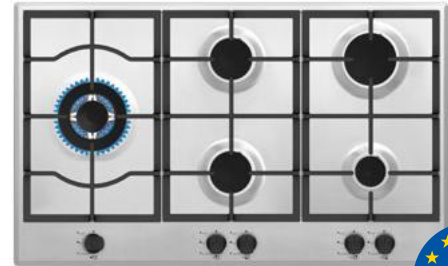

TFGC969E

Freestanding Oven

- 9 Function Settings
- 121L Capacity
- Removable Glass Door
- 5 Burner Gas Hob
- Wok burner & Cast Iron Trivets
- Hydrolytic self-cleaing
- Flame failure
- Digital Timer
- Triple glazed glass door

GAS HOBS

TGF63E

60cm 4 Burner Gas Hob

- 4 Burners
- Knob controls
- Stainless steel finish
- Enamelled Trivets
- Integrated Electronic Ignition
- Italian SABAF burners
- Suitable for Natural Gas or ULPG

TGWF63E

60cm 4 Burner Gas Hob

- 4 Burners (incl. Wok)
- Knob controls
- Stainless steel finish
- Cast Iron Trivets
- Automatic ignition system
- SABAF burners
- Suitable for Natural Gas or ULPG

TGWF93E

90cm 5 Burner Gas Hob

- 5 Burners (incl. Wok)
- Knob controls
- Stainless steel finish
- Cast Iron Trivets
- Automatic ignition system
- SABAF burners
- Suitable for Natural Gas or LPG

TGWF30G

30cm 2 Burner Gas Hob

- Cast Iron Trivets
- Wok Burner
- Flame Failure
- Electronic Ignition
- Black Glass Finish