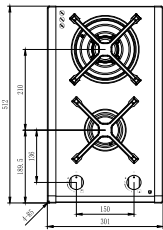

TGF63E

TGWF63E

TGWF93E

TGWF30G

TGWF60G

TGWF90G

Model Number	TGF63E	TGWF63E	TGWF93E	TGWF30G	TGWF60G	TGWF90G
Cooking Zones	4	4	5	2	4	5
Front (MJ/h)	N/A	N/A	N/A	6.3	N/A	N/A
Front Left Zone - (MJ/h)	6.40	12.60	12.60	N/A	13.2	3.6
Front Right Zone - (MJ/h)	3.17	4.00	4.00	N/A	3.6	6.3
Middle Zone (MJ/h)	N/A	N/A	7.00	N/A	N/A	13.2
Rear (MJ/h)	N/A	N/A	7.00	13.2	N/A	N/A
Rear Left Zone (MJ/h)	6.40	7.00	N/A	N/A	6.3	6.3
Rear Right Zone (MJ/h)	10.80	12.00	12.00	N/A	6.3	10.8
Total NHGC	26.77	35.60	42.60	19.5	29.4	40.2
Ignition Type	Electronic	Electronic	Electronic	Electronic	Electronic	Electronic
Hob Flame Failure Device	Yes	Yes	Yes	Yes	Yes	Yes
Location of Controls	Front	Front	Front	Front	Front	Front
Type of Regulation	Knob	Knob	Knob	Knob	Knob	Knob
Hob Colour	Stainless Steel	Stainless Steel	Stainless Steel	Black Glass	Black Glass	Black Glass
Pan Support	2 x Enamel	2 x Cast Iron	3 x Cast Iron	2 x Cast Iron	4 x Cast Iron	5 x Cast Iron
Inclusions	NG Regulator, ULP Conversion Kit	NG Regulator, ULP Conversion Kit	NG Regulator, ULP Conversion Kit	NG Regulator, ULP Conversion Kit	NG Regulator, ULP Conversion Kit	NG Regulator, ULP Conversion Kit
Supply Voltage	220-240V~	220-240V~	220-240V~	220-240V	220-240V	220-240V
Supply Frequency	50/60Hz	50/60Hz	50/60Hz	50/60Hz	50/60Hz	50/60Hz
Plug Type	Australian - 10A	Australian - 10A	Australian - 10A	Australian - 10A	Australian - 10A	Australian - 10A
Dimensions W x H x D	580 x 100 x 510	580 x 100 x 510	860 x 103.5 x 520	300 X 510 X 100	584 X 510 X 100	874 X 510 X 100