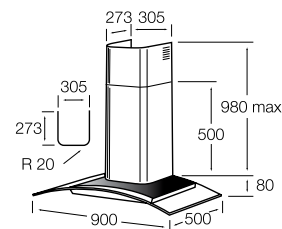

TFGC969E

Model Number	TFGC969E
Functions	9
Finish	Stainless Steel
Hob/Oven	Gas/Electric
Timer	Digital
Cast Iron Trivets	Y
Triple Glazed glass door	Y
Flame failure Device	Y
Catalytic liners	Y
Cleaning function	Hydrolytic self-cleaning
Accessories	1 x wire grid, 1 x deep tray
Fan Forced	Y
Connected Load	220-240V / 50-60 Hz / 16 AMP / 3500W - 3580W
Usable Capacity	121L
Dimensions W x H x D	898 x 910 x 628

TCH60X-L

TCH90X-L

TRH9CU-1-L

Model Number	TCH60X-L	TCH90X-L	TRH9CU-1-L
Type	Canopy	Canopy	Canopy
Extraction Rate	500m/3h	500m/3h	700m/3h
Switch Type	Push Button	Push Button	Push Button
No. Speed Settings	3	3	3
Fascia Type	Stainless Steel	Stainless Steel	Stainless Steel
Lighting Type	LED	LED	LED
Light Location	Rear	Rear	Rear
Supply Voltage	220-240V~ / 50Hz	220-240V~ / 50Hz	220-240V~ / 50Hz
Absorbed Current	N/A	N/A	N/A
Location of Controls	Front Middle	Front Middle	Front Middle
Ducting Outlet	150	150	150
Filter Type	Aluminium	Aluminium	Aluminium
Façade Thickness	N/A	N/A	N/A
Dimensions	600W x 500D x 700-1080H	900W x 500D x 700-1080H	900W x 500D x 580-1060H