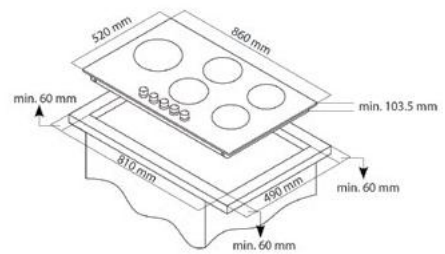

TGF63E

TGWF63E

TGWF93E

TGWF30G

TGWF60G

TGWF90G

Model Number	TGF63E	TGWF63E	TGWF93E	TGWF30G	TGWF60G	TGWF90G
Cooking Zones	4	4	5	2	4	5
Front (MJ/h)	N/A	N/A	N/A	6.3	N/A	N/A
Front Left Zone - (MJ/h)	6.40	12.60	12.60	N/A	13.2	3.6
Front Right Zone - (MJ/h)	3.17	4.00	4.00	N/A	3.6	6.3
Middle Zone (MJ/h)	N/A	N/A	7.00	N/A	N/A	13.2
Rear (MJ/h)	N/A	N/A	7.00	13.2	N/A	N/A
Rear Left Zone (MJ/h)	6.40	7.00	N/A	N/A	6.3	6.3
Rear Right Zone (MJ/h)	10.80	12.00	12.00	N/A	6.3	10.8
Total NHGC	26.77	35.60	42.60	19.5	29.4	40.2
Ignition Type	Electronic	Electronic	Electronic	Electronic	Electronic	Electronic
Hob Flame Failure Device	Yes	Yes	Yes	Yes	Yes	Yes
Location of Controls	Front	Front	Front	Front	Front	Front
Type of Regulation	Knob	Knob	Knob	Knob	Knob	Knob
Hob Colour	Stainless Steel	Stainless Steel	Stainless Steel	Black Glass	Black Glass	Black Glass
Pan Support	2 x Enamel	2 x Cast Iron	3 x Cast Iron	2 x Cast Iron	4 x Cast Iron	5 x Cast Iron
Inclusions	NG Regulator, ULP Conversion Kit	NG Regulator, ULP Conversion Kit	NG Regulator, ULP Conversion Kit	NG Regulator, ULP Conversion Kit	NG Regulator, ULP Conversion Kit	NG Regulator, ULP Conversion Kit
Supply Voltage	220-240V~	220-240V~	220-240V~	220-240V	220-240V	220-240V
Supply Frequency	50/60Hz	50/60Hz	50/60Hz	50/60Hz	50/60Hz	50/60Hz
Plug Type	Australian - 10A	Australian - 10A	Australian - 10A	Australian - 10A	Australian - 10A	Australian - 10A
Dimensions W x H x D	580 x 100 x 510	580 x 100 x 510	860 x 103.5 x 520	300 X 510 X 100	584 X 510 X 100	874 X 510 X 100