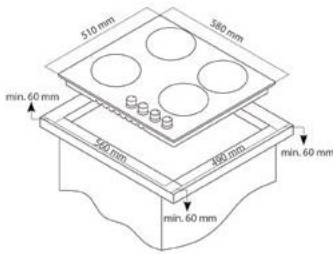

TGF63E

TGWF63E

TGWF93E

TGWF30G

TGWF60G

TGWF90G

Model Number	TGF63E	TGWF63E	TGWF93E	TGWF30G	TGWF60G	TGWF90G
Cooking Zones	4	4	5	2	4	5
Front (MJ/h)	N/A	N/A	N/A	6.3	N/A	N/A
Front Left Zone - (MJ/h)	6.40	12.60	12.60	N/A	13.2	3.6
Front Right Zone - (MJ/h)	3.17	4.00	4.00	N/A	3.6	6.3
Middle Zone (MJ/h)	N/A	N/A	7.00	N/A	N/A	13.2
Rear (MJ/h)	N/A	N/A	7.00	13.2	N/A	N/A
Rear Left Zone (MJ/h)	6.40	7.00	N/A	N/A	6.3	6.3
Rear Right Zone (MJ/h)	10.80	12.00	12.00	N/A	6.3	10.8
Total NHGC	26.77	35.60	42.60	19.5	29.4	40.2
Ignition Type	Electronic	Electronic	Electronic	Electronic	Electronic	Electronic
Hob Flame Failure Device	Yes	Yes	Yes	Yes	Yes	Yes
Location of Controls	Front	Front	Front	Front	Front	Front
Type of Regulation	Knob	Knob	Knob	Knob	Knob	Knob
Hob Colour	Stainless Steel	Stainless Steel	Stainless Steel	Black Glass	Black Glass	Black Glass
Pan Support	2 x Enamel	2 x Cast Iron	3 x Cast Iron	2 x Cast Iron	4 x Cast Iron	5 x Cast Iron
Inclusions	NG Regulator, ULP Conversion Kit	NG Regulator, ULP Conversion Kit	NG Regulator, ULP Conversion Kit	NG Regulator, ULP Conversion Kit	NG Regulator, ULP Conversion Kit	NG Regulator, ULP Conversion Kit
Supply Voltage	220-240V~	220-240V~	220-240V~	220-240V	220-240V	220-240V
Supply Frequency	50/60Hz	50/60Hz	50/60Hz	50/60Hz	50/60Hz	50/60Hz
Plug Type	Australian - 10A	Australian - 10A	Australian - 10A	Australian - 10A	Australian - 10A	Australian - 10A
Dimensions W x H x D	580 x 100 x 510	580 x 100 x 510	860 x 103.5 x 520	300 X 510 X 100	584 X 510 X 100	874 X 510 X 100