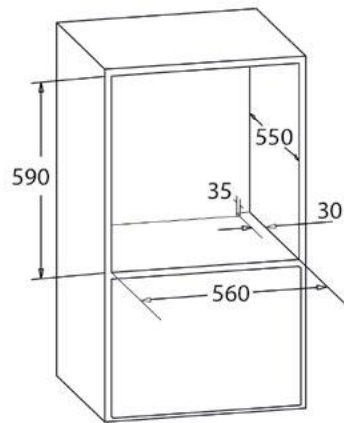

TOT644E & TOC648E