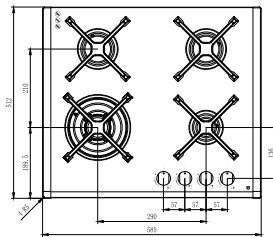

TGF63E

TGWF63E

TGWF93E

TGWF30G

TGWF60G

TGWF90G

Model Number	TGF63E	TGWF63E	TGWF93E	TGWF30G	TGWF60G	TGWF90G
Cooking Zones	4	4	5	2	4	5
Front (MJ/h)	N/A	N/A	N/A	6.3	N/A	N/A
Front Left Zone - (MJ/h)	6.40	12.60	12.60	N/A	13.2	3.6
Front Right Zone - (MJ/h)	3.17	4.00	4.00	N/A	3.6	6.3
Middle Zone (MJ/h)	N/A	N/A	7.00	N/A	N/A	13.2
Rear (MJ/h)	N/A	N/A	7.00	13.2	N/A	N/A
Rear Left Zone (MJ/h)	6.40	7.00	N/A	N/A	6.3	6.3
Rear Right Zone (MJ/h)	10.80	12.00	12.00	N/A	6.3	10.8
Total NHGC	26.77	35.60	42.60	19.5	29.4	40.2
Ignition Type	Electronic	Electronic	Electronic	Electronic	Electronic	Electronic
Hob Flame Failure Device	Yes	Yes	Yes	Yes	Yes	Yes
Location of Controls	Front	Front	Front	Front	Front	Front
Type of Regulation	Knob	Knob	Knob	Knob	Knob	Knob
Hob Colour	Stainless Steel	Stainless Steel	Stainless Steel	Black Glass	Black Glass	Black Glass
Pan Support	2 x Enamel	2 x Cast Iron	3 x Cast Iron	2 x Cast Iron	4 x Cast Iron	5 x Cast Iron
Inclusions	NG Regulator, ULP Conversion Kit	NG Regulator, ULP Conversion Kit	NG Regulator, ULP Conversion Kit	NG Regulator, ULP Conversion Kit	NG Regulator, ULP Conversion Kit	NG Regulator, ULP Conversion Kit
Supply Voltage	220-240V~	220-240V~	220-240V~	220-240V	220-240V	220-240V
Supply Frequency	50/60Hz	50/60Hz	50/60Hz	50/60Hz	50/60Hz	50/60Hz
Plug Type	Australian - 10A	Australian - 10A	Australian - 10A	Australian - 10A	Australian - 10A	Australian - 10A
Dimensions W x H x D	580 x 100 x 510	580 x 100 x 510	860 x 103.5 x 520	300 X 510 X 100	584 X 510 X 100	874 X 510 X 100