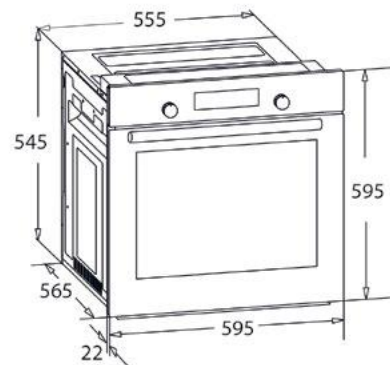

TOT644E & TOC648E