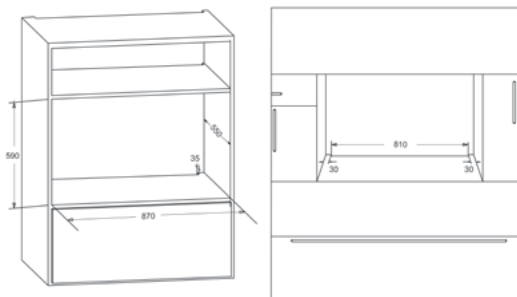

TOT644E & TOC648E

TOC969E

TMW228X

Model Number	TOT644E	TOC648E	TOC969E	TMW228X
Main Oven Type	Electric	Electric	Electric	Electric
Oven Capacity	66L	66L	119L	28L
Temperature Range [°C]	50-250	50-250	50-250	N/A
Functions	4	8	9	5
Light	Yes	Yes	Yes	Yes
Defrost	Yes	Yes	Yes	Yes
Grill - Half	No	No	No	No
Grill - Full	Yes	Yes	Yes	Yes
Fan Forced	Yes	Yes	Yes	No
Bottom Element	No	Yes	Yes	No
Top & Bottom Element	No	No	Yes	No
Fan & Bottom Element	No	Yes	No	No
Fan Assist	No	Yes	Yes	No
Fan Grill - Half	No	No	Yes	No
Fan Grill - Full	Yes	Yes	Yes	No
Temperature Control	Manual Thermostat	Manual Thermostat	Manual Thermostat	N/A
Cleaning	Manual	Manual	Manual	Manual
Door Glass layers	3	3	3	N/A
Type of Regulation	Knob	Knob	Knob	Button
Timer Type	Manual (90min)	Electronic	Electronic	Electronic
Thermostat Indicator	No	Yes	Yes	N/A
Oven on/off Indicator	Yes	No	No	N/A
Type of Main Oven Guides	Removable Chrome Racks	Removable Chrome Racks	Removable Chrome Racks	N/A
Oven Accessories	1 Shelf, 1 Baking Tray & Insert	1 Shelf, 1 Baking Tray & Insert	2 Shelves, 1 Drip Tray + Wire Insert, Pan Handle	Turntable
Over-temp Cut Off	Yes	Yes	Yes	N/A
Supply Voltage	220-240V	220-240V~ 50Hz	220-240V~ 50Hz	230-240V ~50Hz
Absorbed Power (W)	2100W	2400W	2800-3400W	900/1100W
Absorbed Current (A)	10 AMP Plug	10 AMP Plug	15A	15A
Dimensions (mm) (WxHxD)	595 x 595 x 565	595 x 595 x 565	896 x 595 x 610	594 x 388 x 400