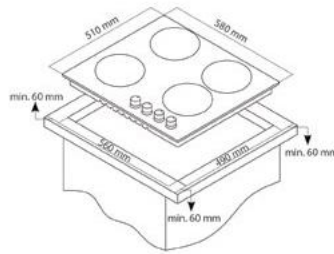

TGF63E

TGWF63E

TGWF93E

TGWF30G

TGWF60G

TGWF90G

Model Number	TGF63E	TGWF63E	TGWF93E	TGWF30G	TGWF60G	TGWF90G
Cooking Zones	4	4	5	2	4	5
Front (MJ/h)	N/A	N/A	N/A	6.3	N/A	N/A
Front Left Zone - (MJ/h)	6.40	12.60	12.60	N/A	13.2	3.6
Front Right Zone - (MJ/h)	3.17	4.00	4.00	N/A	3.6	6.3
Middle Zone (MJ/h)	N/A	N/A	7.00	N/A	N/A	13.2
Rear (MJ/h)	N/A	N/A	7.00	13.2	N/A	N/A
Rear Left Zone (MJ/h)	6.40	7.00	N/A	N/A	6.3	6.3
Rear Right Zone (MJ/h)	10.80	12.00	12.00	N/A	6.3	10.8
Total NHGC	26.77	35.60	42.60	19.5	29.4	40.2
Ignition Type	Electronic	Electronic	Electronic	Electronic	Electronic	Electronic
Hob Flame Failure Device	Yes	Yes	Yes	Yes	Yes	Yes
Location of Controls	Front	Front	Front	Front	Front	Front
Type of Regulation	Knob	Knob	Knob	Knob	Knob	Knob
Hob Colour	Stainless Steel	Stainless Steel	Stainless Steel	Black Glass	Black Glass	Black Glass
Pan Support	2 x Enamel	2 x Cast Iron	3 x Cast Iron	2 x Cast Iron	4 x Cast Iron	5 x Cast Iron
Inclusions	NG Regulator, ULP Conversion Kit	NG Regulator, ULP Conversion Kit	NG Regulator, ULP Conversion Kit	NG Regulator, ULP Conversion Kit	NG Regulator, ULP Conversion Kit	NG Regulator, ULP Conversion Kit
Supply Voltage	220-240V~	220-240V~	220-240V~	220-240V	220-240V	220-240V
Supply Frequency	50/60Hz	50/60Hz	50/60Hz	50/60Hz	50/60Hz	50/60Hz
Plug Type	Australian - 10A	Australian - 10A	Australian - 10A	Australian - 10A	Australian - 10A	Australian - 10A
Dimensions W x H x D	580 x 100 x 510	580 x 100 x 510	860 x 103.5 x 520	300 X 510 X 100	584 X 510 X 100	874 X 510 X 100