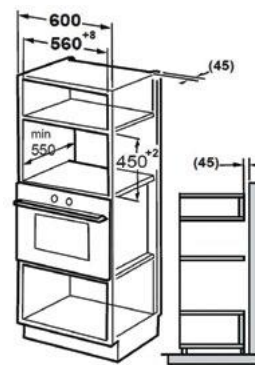

TMW228X

Model Number	TOT644E	TOC648E	TOC969E	TMW228X
Main Oven Type	Electric	Electric	Electric	Electric
Oven Capacity	66L	66L	119L	28L
Temperature Range [°C]	50-250	50-250	50-250	N/A
Functions	4	8	9	5
Light	Yes	Yes	Yes	Yes
Defrost	Yes	Yes	Yes	Yes
Grill - Half	No	No	No	No
Grill - Full	Yes	Yes	Yes	Yes
Fan Forced	Yes	Yes	Yes	No
Bottom Element	No	Yes	Yes	No
Top & Bottom Element	No	No	Yes	No
Fan & Bottom Element	No	Yes	No	No
Fan Assist	No	Yes	Yes	No
Fan Grill - Half	No	No	Yes	No
Fan Grill - Full	Yes	Yes	Yes	No
Temperature Control	Manual Thermostat	Manual Thermostat	Manual Thermostat	N/A
Cleaning	Manual	Manual	Manual	Manual
Door Glass layers	3	3	3	N/A
Type of Regulation	Knob	Knob	Knob	Button
Timer Type	Manual (90min)	Electronic	Electronic	Electronic
Thermostat Indicator	No	Yes	Yes	N/A
Oven on/off Indicator	Yes	No	No	N/A
Type of Main Oven Guides	Removable Chrome Racks	Removable Chrome Racks	Removable Chrome Racks	N/A
Oven Accessories	1 Shelf, 1 Baking Tray & Insert	1 Shelf, 1 Baking Tray & Insert	2 Shelves, 1 Drip Tray + Wire Insert, Pan Handle	Turntable
Over-temp Cut Off	Yes	Yes	Yes	N/A
Supply Voltage	220-240V	220-240V~ 50Hz	220-240V~ 50Hz	230-240V ~50Hz
Absorbed Power (W)	2100W	2400W	2800-3400W	900/1100W
Absorbed Current (A)	10 AMP Plug	10 AMP Plug	15A	15A
Dimensions (mm) (WxHxD)	595 x 595 x 565	595 x 595 x 565	896 x 595 x 610	594 x 388 x 400