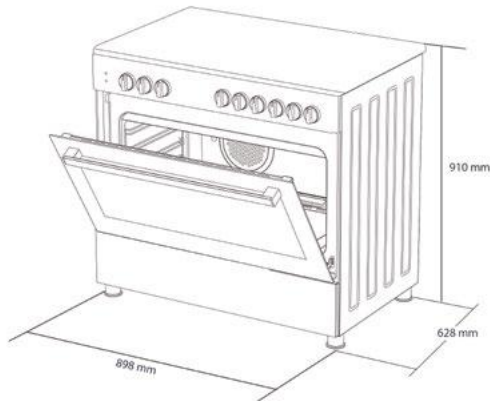

TCK31

TCT63E

TIT63E

TIS90B

TCT91

Model Number	TCK31	TCT63E	TCT91	TIT63E	TIS90B
Hob Style	Frameless	Frameless	Frameless	Frameless	Frameless
Cooking Zones	2	4	4	4	5 (incl Flexi)
Element Type	Ribbon	Ribbon	Ribbon	Induction	Induction
Front Left Zone (W)	1200	1200	1000/1200W	2000W / 2600W	1800/3000W
Front Right Zone (W)	N/A	1800	1200W	1400W / 1800W	1400/2000W
Rear Left Zone (W)	1800	1800	1100/2000W	1400W / 1800W	1800/3000W
Rear Right Zone (W)	N/A	1200	1800W	2000W / 2600W	1500W
FlexiZone	N/A	N/A	N/A	N/A	3000/4000w
Location of controls	Front	Front	Front	Front	Front
Control Colour	N/A	N/A	N/A	N/A	N/A
Control Type	Black Knobs	Touch	Knob	Touch	Slide Touch
Power Levels	9	9	9	9	9
Main On/Off Switch	Yes	Yes			Yes
Hob Material	Vitro Ceramic Glass	Vitro Ceramic Glass	Vitro Ceramic Glass	Vitro Ceramic Glass	Vitro Ceramic Glass
Auto Switch Off (safety)	Yes	Yes	Yes	Yes	Yes
Child Lock	Yes	Yes	Yes	Yes	Yes
Residual Heat Indicator	Yes	Yes	Yes	Yes	Yes
Supply Voltage	220-240V	220-240V~	220-240V	220-240V	220-240V
Supply Frequency	50/60Hz	50/60Hz	50Hz	50Hz	50/60Hz
Power (W)	3000W	6000W	6500-7800W	6750W	7400W
Dimensions WxHxD	288 x 60 x 520	588 x 62 x 517	900 x 55 x 520	590 x 55 x 520	900 x 60 x 520

TFGC969E

Model Number	TFGC969E
Functions	9
Finish	Stainless Steel
Hob/Oven	Gas/Electric
Timer	Digital
Cast Iron Trivets	Y
Triple Glazed glass door	Y
Flame failure Device	Y
Catalytic liners	Y
Cleaning function	Hydrolytic self-cleaning
Accessories	1 x wire grid, 1 x deep tray
Fan Forced	Y
Connected Load	220-240V / 50-60 Hz / 16 AMP / 3500W - 3580W
Usable Capacity	121L
Dimensions W x H x D	898 x 910 x 628