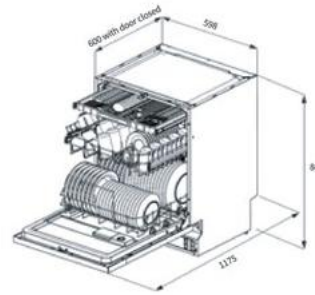

TDW12AX

Model Number	TDW9AX	TDW12AX
No. Programs	4	4
No. Place Settings	9	12
Delay Start	Y	Y
Controls	Electronic with buttons	Electronic with buttons
Anti Leak, Anti Flood Device	Y	Y
Concealed Heating Element	Y	Y
Fold Down Prongs	Y—Lower Basket	Y—Lower Basket
Noise Level	55dB	55dB
Removable Top	Y	Y
Energy Star Rating	2	4
Water Star Rating	2	4
Dimensions (W) x (H) x (D)	450 x 850 x 580	598 x 845 x 600