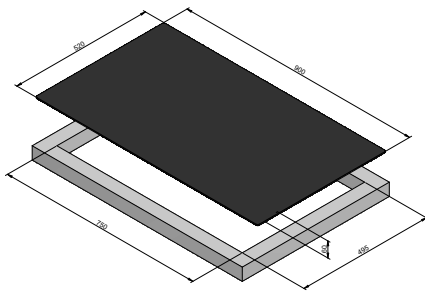

TCK31

TCT63E

TIT63E

TIS90B

TCT91

Model Number	TCK31	TCT63E	TCT91	TIT63E	TIS90B
Hob Style	Frameless	Frameless	Frameless	Frameless	Frameless
Cooking Zones	2	4	4	4	5 (incl Flexi)
Element Type	Ribbon	Ribbon	Ribbon	Induction	Induction
Front Left Zone (W)	1200	1200	1000/1200W	2000W / 2600W	1800/3000W
Front Right Zone (W)	N/A	1800	1200W	1400W / 1800W	1400/2000W
Rear Left Zone (W)	1800	1800	1100/2000W	1400W / 1800W	1800/3000W
Rear Right Zone (W)	N/A	1200	1800W	2000W / 2600W	1500W
FlexiZone	N/A	N/A	N/A	N/A	3000/4000w
Location of controls	Front	Front	Front	Front	Front
Control Colour	N/A	N/A	N/A	N/A	N/A
Control Type	Black Knobs	Touch	Knob	Touch	Slide Touch
Power Levels	9	9	9	9	9
Main On/Off Switch	Yes	Yes			Yes
Hob Material	Vitro Ceramic Glass	Vitro Ceramic Glass	Vitro Ceramic Glass	Vitro Ceramic Glass	Vitro Ceramic Glass
Auto Switch Off (safety)	Yes	Yes	Yes	Yes	Yes
Child Lock	Yes	Yes	Yes	Yes	Yes
Residual Heat Indicator	Yes	Yes	Yes	Yes	Yes
Supply Voltage	220-240V	220-240V~	220-240V	220-240V	220-240V
Supply Frequency	50/60Hz	50/60Hz	50Hz	50Hz	50/60Hz
Power (W)	3000W	6000W	6500-7800W	6750W	7400W
Dimensions WxHxD	288 x 60 x 520	588 x 62 x 517	900 x 55 x 520	590 x 55 x 520	900 x 60 x 520