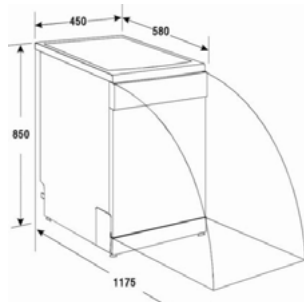

TDW9AX

TDW12AX

Model Number	TDW9AX	TDW12AX
No. Programs	4	4
No. Place Settings	9	12
Delay Start	Y	Y
Controls	Electronic with buttons	Electronic with buttons
Anti Leak, Anti Flood Device	Y	Y
Concealed Heating Element	Y	Y
Fold Down Prongs	Y—Lower Basket	Y—Lower Basket
Noise Level	55dB	55dB
Removable Top	Y	Y
Energy Star Rating	2	4
Water Star Rating	2	4
Dimensions (W) x (H) x (D)	450 x 850 x 580	598 x 845 x 600