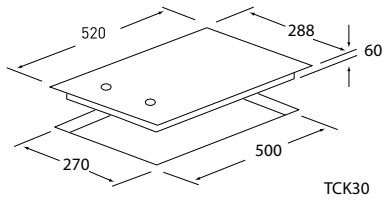

TCK31

TCT63E

TIT63E

Model Number	TCK31	TCT63E	TCT91	TIT63E	TIS90B
Hob Style	Frameless	Frameless	Frameless	Frameless	Frameless
Cooking Zones	2	4	4	4	5 (incl Flexi)
Element Type	Ribbon	Ribbon	Ribbon	Induction	Induction
Front Left Zone (W)	1200	1200	1000/1200W	2000W / 2600W	1800/3000W
Front Right Zone (W)	N/A	1800	1200W	1400W / 1800W	1400/2000W
Rear Left Zone (W)	1800	1800	1100/2000W	1400W / 1800W	1800/3000W
Rear Right Zone (W)	N/A	1200	1800W	2000W / 2600W	1500W
FlexiZone	N/A	N/A	N/A	N/A	3000/4000w
Location of controls	Front	Front	Front	Front	Front
Control Colour	N/A	N/A	N/A	N/A	N/A
Control Type	Black Knobs	Touch	Knob	Touch	Slide Touch
Power Levels	9	9	9	9	9
Main On/Off Switch	Yes	Yes			Yes
Hob Material	Vitro Ceramic Glass	Vitro Ceramic Glass	Vitro Ceramic Glass	Vitro Ceramic Glass	Vitro Ceramic Glass
Auto Switch Off (safety)	Yes	Yes	Yes	Yes	Yes
Child Lock	Yes	Yes	Yes	Yes	Yes
Residual Heat Indicator	Yes	Yes	Yes	Yes	Yes
Supply Voltage	220-240V	220-240V~	220-240V	220-240V	220-240V
Supply Frequency	50/60Hz	50/60Hz	50Hz	50Hz	50/60Hz
Power (W)	3000W	6000W	6500-7800W	6750W	7400W
Dimensions WxHxD	288 x 60 x 520	588 x 62 x 517	900 x 55 x 520	590 x 55 x 520	900 x 60 x 520