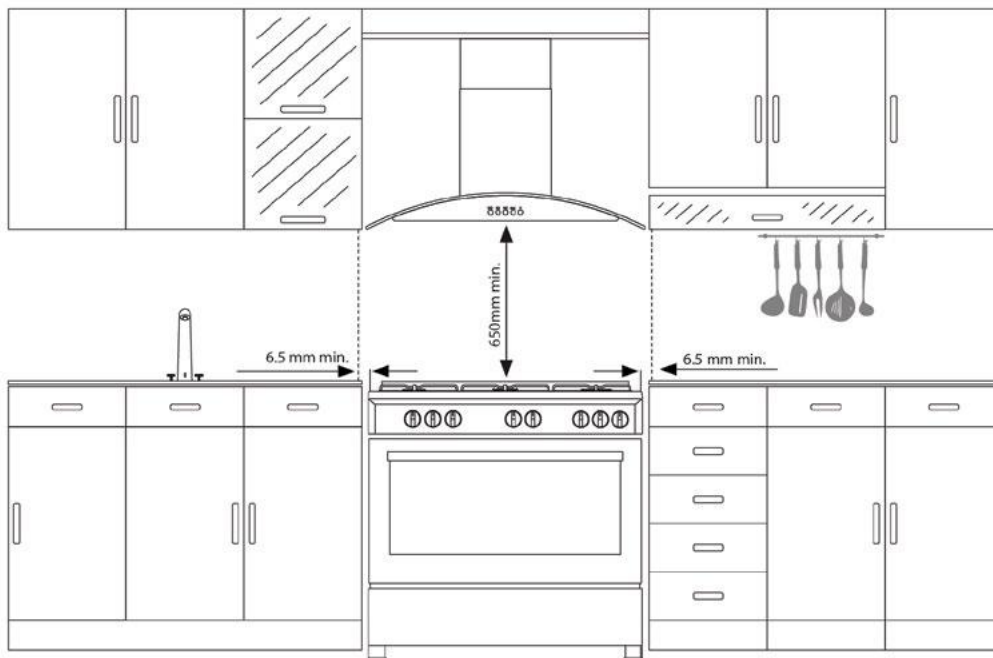

TFGC969E

Model Number	TFGC969E
Functions	9
Finish	Stainless Steel
Hob/Oven	Gas/Electric
Timer	Digital
Cast Iron Trivets	Y
Triple Glazed glass door	Y
Flame failure Device	Y
Catalytic liners	Y
Cleaning function	Hydrolytic self-cleaning
Accessories	1 x wire grid, 1 x deep tray
Fan Forced	Y
Connected Load	220-240V / 50-60 Hz / 16 AMP / 3500W - 3580W
Usable Capacity	121L
Dimensions W x H x D	898 x 910 x 628