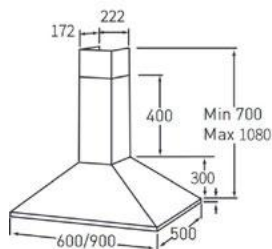

TCH60X-L

TCH90X-L

TRH9CU-1-L

Model Number	TCH60X-L	TCH90X-L	TRH9CU-1-L
Type	Canopy	Canopy	Canopy
Extraction Rate	500m/3h	500m/3h	700m/3h
Switch Type	Push Button	Push Button	Push Button
No. Speed Settings	3	3	3
Fascia Type	Stainless Steel	Stainless Steel	Stainless Steel
Lighting Type	LED	LED	LED
Light Location	Rear	Rear	Rear
Supply Voltage	220-240V~ / 50Hz	220-240V~ / 50Hz	220-240V~ / 50Hz
Absorbed Current	N/A	N/A	N/A
Location of Controls	Front Middle	Front Middle	Front Middle
Ducting Outlet	150	150	150
Filter Type	Aluminium	Aluminium	Aluminium
Façade Thickness	N/A	N/A	N/A
Dimensions	600W x 500D x 700-1080H	900W x 500D x 700-1080H	900W x 500D x 580-1060H