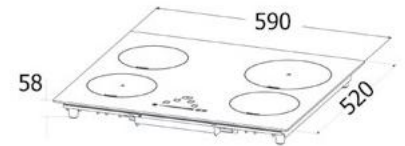

TCK31

TCT63E

TIT63E

Model Number	TCK31	TCT63E	TCT91	TIT63E	TIS90B
Hob Style	Frameless	Frameless	Frameless	Frameless	Frameless
Cooking Zones	2	4	4	4	5 (incl Flexi)
Element Type	Ribbon	Ribbon	Ribbon	Induction	Induction
Front Left Zone (W)	1200	1200	1000/1200W	2000W / 2600W	1800/3000W
Front Right Zone (W)	N/A	1800	1200W	1400W / 1800W	1400/2000W
Rear Left Zone (W)	1800	1800	1100/2000W	1400W / 1800W	1800/3000W
Rear Right Zone (W)	N/A	1200	1800W	2000W / 2600W	1500W
FlexiZone	N/A	N/A	N/A	N/A	3000/4000w
Location of controls	Front	Front	Front	Front	Front
Control Colour	N/A	N/A	N/A	N/A	N/A
Control Type	Black Knobs	Touch	Knob	Touch	Slide Touch
Power Levels	9	9	9	9	9
Main On/Off Switch	Yes	Yes			Yes
Hob Material	Vitro Ceramic Glass	Vitro Ceramic Glass	Vitro Ceramic Glass	Vitro Ceramic Glass	Vitro Ceramic Glass
Auto Switch Off (safety)	Yes	Yes	Yes	Yes	Yes
Child Lock	Yes	Yes	Yes	Yes	Yes
Residual Heat Indicator	Yes	Yes	Yes	Yes	Yes
Supply Voltage	220-240V	220-240V~	220-240V	220-240V	220-240V
Supply Frequency	50/60Hz	50/60Hz	50Hz	50Hz	50/60Hz
Power (W)	3000W	6000W	6500-7800W	6750W	7400W
Dimensions WxHxD	288 x 60 x 520	588 x 62 x 517	900 x 55 x 520	590 x 55 x 520	900 x 60 x 520