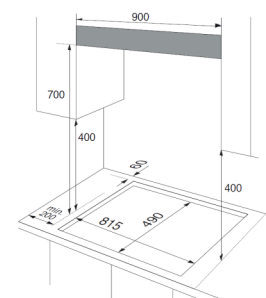

ELEMENT CONFIGURATION MJ/h

Front Left Zone	3.6
Front Right Zone	6.3
Centre	12.96
Rear Left Zone	10.8
Rear Right Zone	6.3

Distributed by Arisit Pty Ltd

40-44 Mark Anthony Drive, Dandenong South VIC 3175 Ph: 1300 762 219 Fax: 03 9768 0838 Website: www.arisit.com