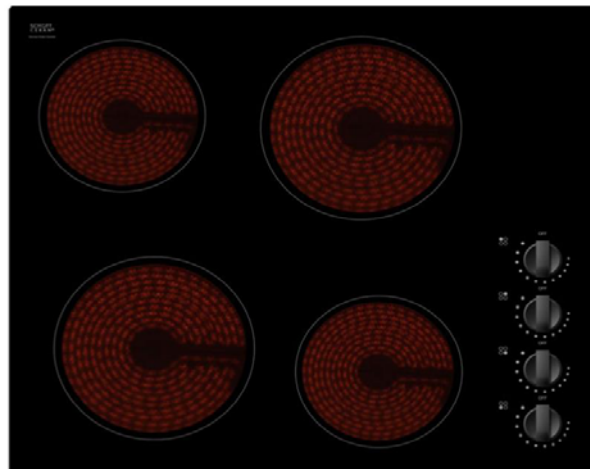

TCK60

60cm Ceramic Hob

60cm Ceramic Hob

Features and Benefits:

4 Ribbon Elements	Ribbon elements create a more even heat than other types.
Frameless Design	Not only does it look good, but it's easier to clean without the usual steel lip on the edge of your hob trapping dirt and grime.
Residual Heat Indicators	As long as the element is hot this light will continue to glow. Less chance of burning yourself.
Side Controls	Pots and pans are closer to the front of the hob, making it easier to see the food cooking inside

Technical Specifications:

Cooking Zones	4
Controls	Black Knobs
Residual Heat Indicators	Y
Edge	Frameless
Cable Length	1.5M
Absorbed Power	5500-6600W
Connection	220-240V / 50/60Hz / 30A
Dimensions (W) x (H) x (D)	590 x 55 x 520