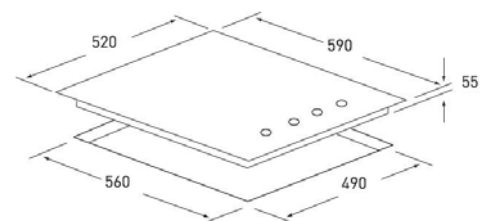

TCK60

60cm Ceramic Hob

60cm Ceramic Hob

Features and Benefits:

4 Ribbon Elements	Ribbon elements create a more even heat than other types.
Frameless Design	Not only does it look good, but it's easier to clean without the usual steel lip on the edge of your hob trapping dirt and grime.
Residual Heat Indicators	As long as the element is hot this light will continue to glow. Less chance of burning yourself.
Side Controls	Pots and pans are closer to the front of the hob, making it easier to see the food cooking inside

Technical Specifications:

Cooking Zones	4
Controls	Black Knobs
Residual Heat Indicators	Y
Edge	Frameless
Cable Length	1.5M
Absorbed Power	5500-6600W
Connection	220-240V / 50/60Hz / 30A
Dimensions (W) x (H) x (D)	590 x 55 x 520

ELEMENT CONFIGURATION	
Front Left	1800W
Front Right	1200W
Rear Left	1200W
Rear Right	1800W

Distributed by Arisit Pty Ltd

40-44 Mark Anthony Drive, Dandenong South VIC 3175 Ph: 1300 762 219 Fax: 03 9768 0838 Website: www.arisit.com