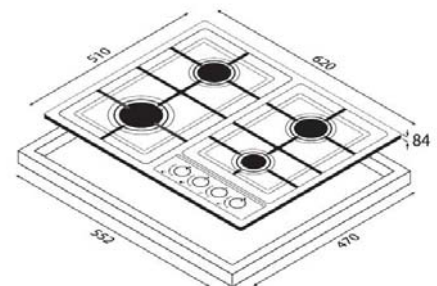

Technical Specifications:

No. Burners	4
Trivets	2 x Cast Iron
Ignition	Electronic
Flame Failure	Y
Inclusions	LPG Kit and NG Regulator
Hob Material	Stainless Steel
Connection	220-240V / 50/60Hz / 10A
Dimensions (W) x (H) x (D)	620 x 84 x 510

ELEMENT CONFIGURATION	
Front Left (Mj/h)	14
Front Right (Mj/h)	4.5
Rear Left (Mj/h)	6
Rear Right (Mj/h)	6