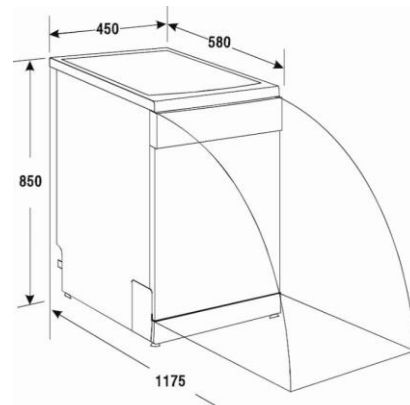

L45X

8 Place Setting Slim Dishwasher

8 Place Setting Slim Dishwasher

Features and Benefits:

6 Wash Programs:	Intensive, Heavy, Normal, Rinse, Rapid, 3 in 1
08 Place Settings	More capacity means less wash loads saving water and energy
Concealed Heating Element	Less chance of damaging the element or burning plastics if accidentally dropped into the base of the dishwasher.
Stainless Steel design	Stylish Grey fascia panel and stainless steel outer door with stainless interior cavity.

Technical Specifications:

No. Programs	6
No. Place Settings	8
Concealed Heating Element	Y
Anti Leak, Anti Flood Device	Y
Fold Down Prongs	Y—Lower Basket

Technical	
Noise Level	55dB
Removable Top	Y
Energy Star Rating	2
Water Star Rating	2
Dimensions (W) x (H) x (D)	450 x 850 x 580