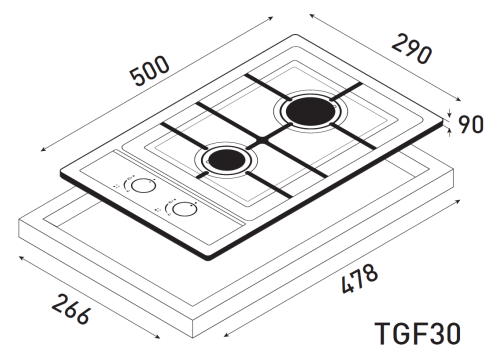

Technical Specifications:

No. Burners	2
Trivets	1 x Cast Iron
Ignition	Electronic
Flame Failure	Y
Inclusions	LPG Kit and NG Regulator
Hob Material	Stainless Steel
Connection	220-240V / 50/60Hz / 10A
Dimensions (W) x (H) x (D)	290 x 90 x 500

ELEMENT CONFIGURATION	
Front (Mj/h)	6
Rear (Mj/h)	10.5