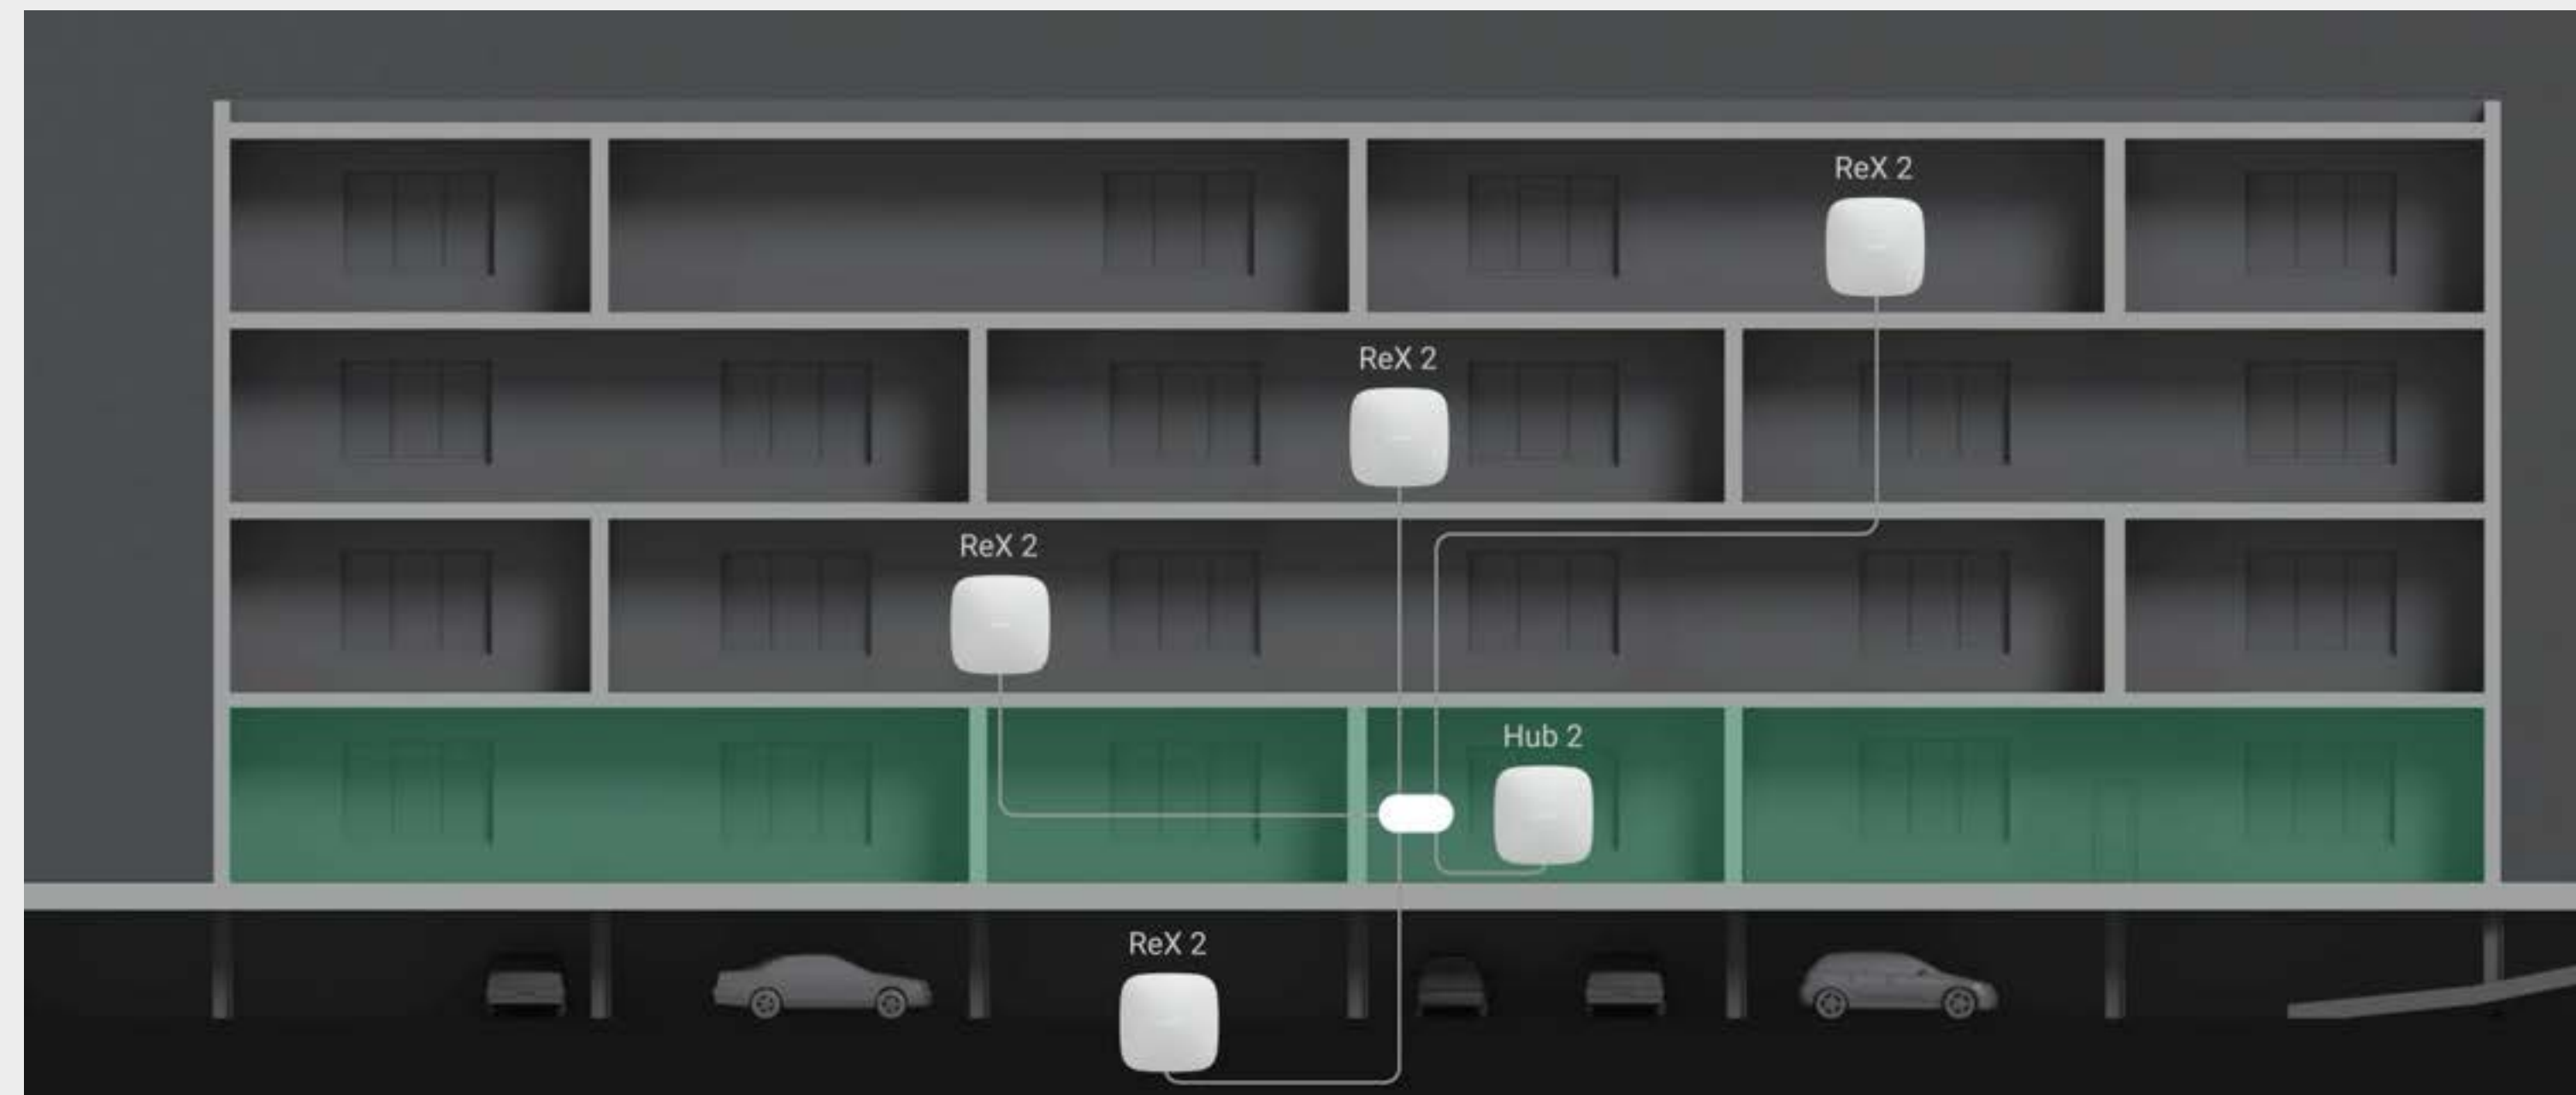

## Radio communication through steel and concrete

- ReX 2 range extender can connect to the hub not only via radio but also via Ethernet using the wire as the only or the second communication channel.
- Ethernet allows you to expand the coverage area of the security system through obstacles that do not transmit the radio signal