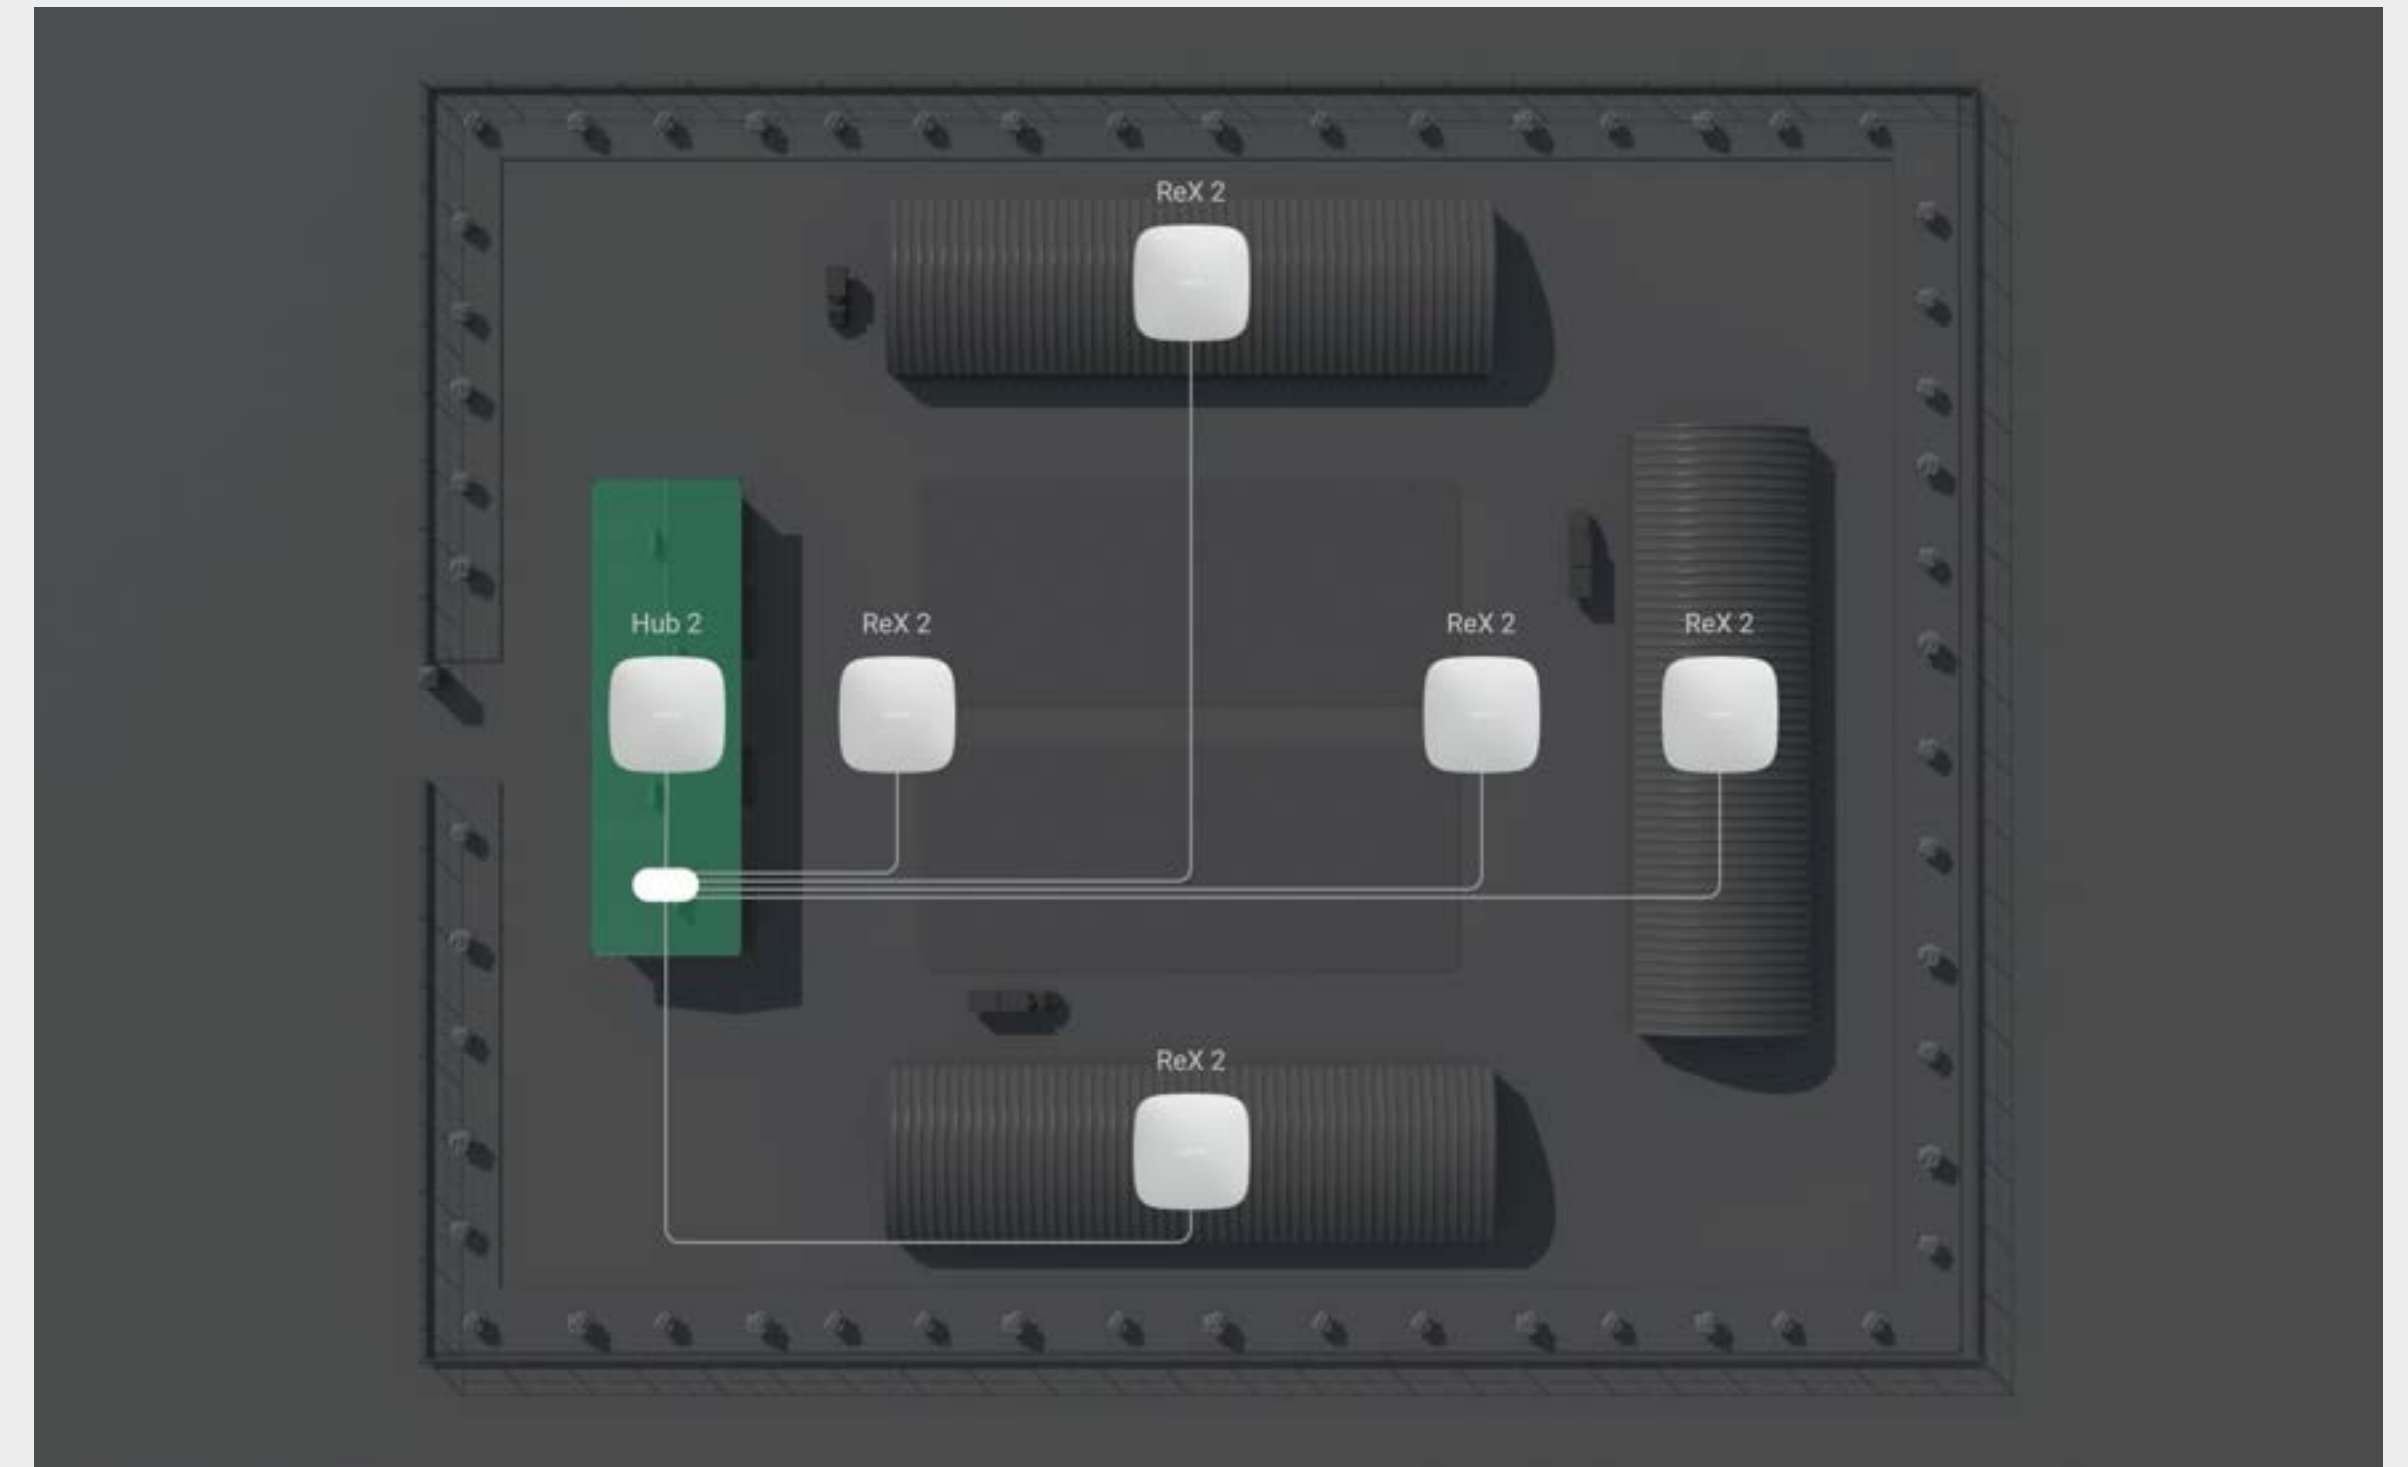

Manufacturing complex