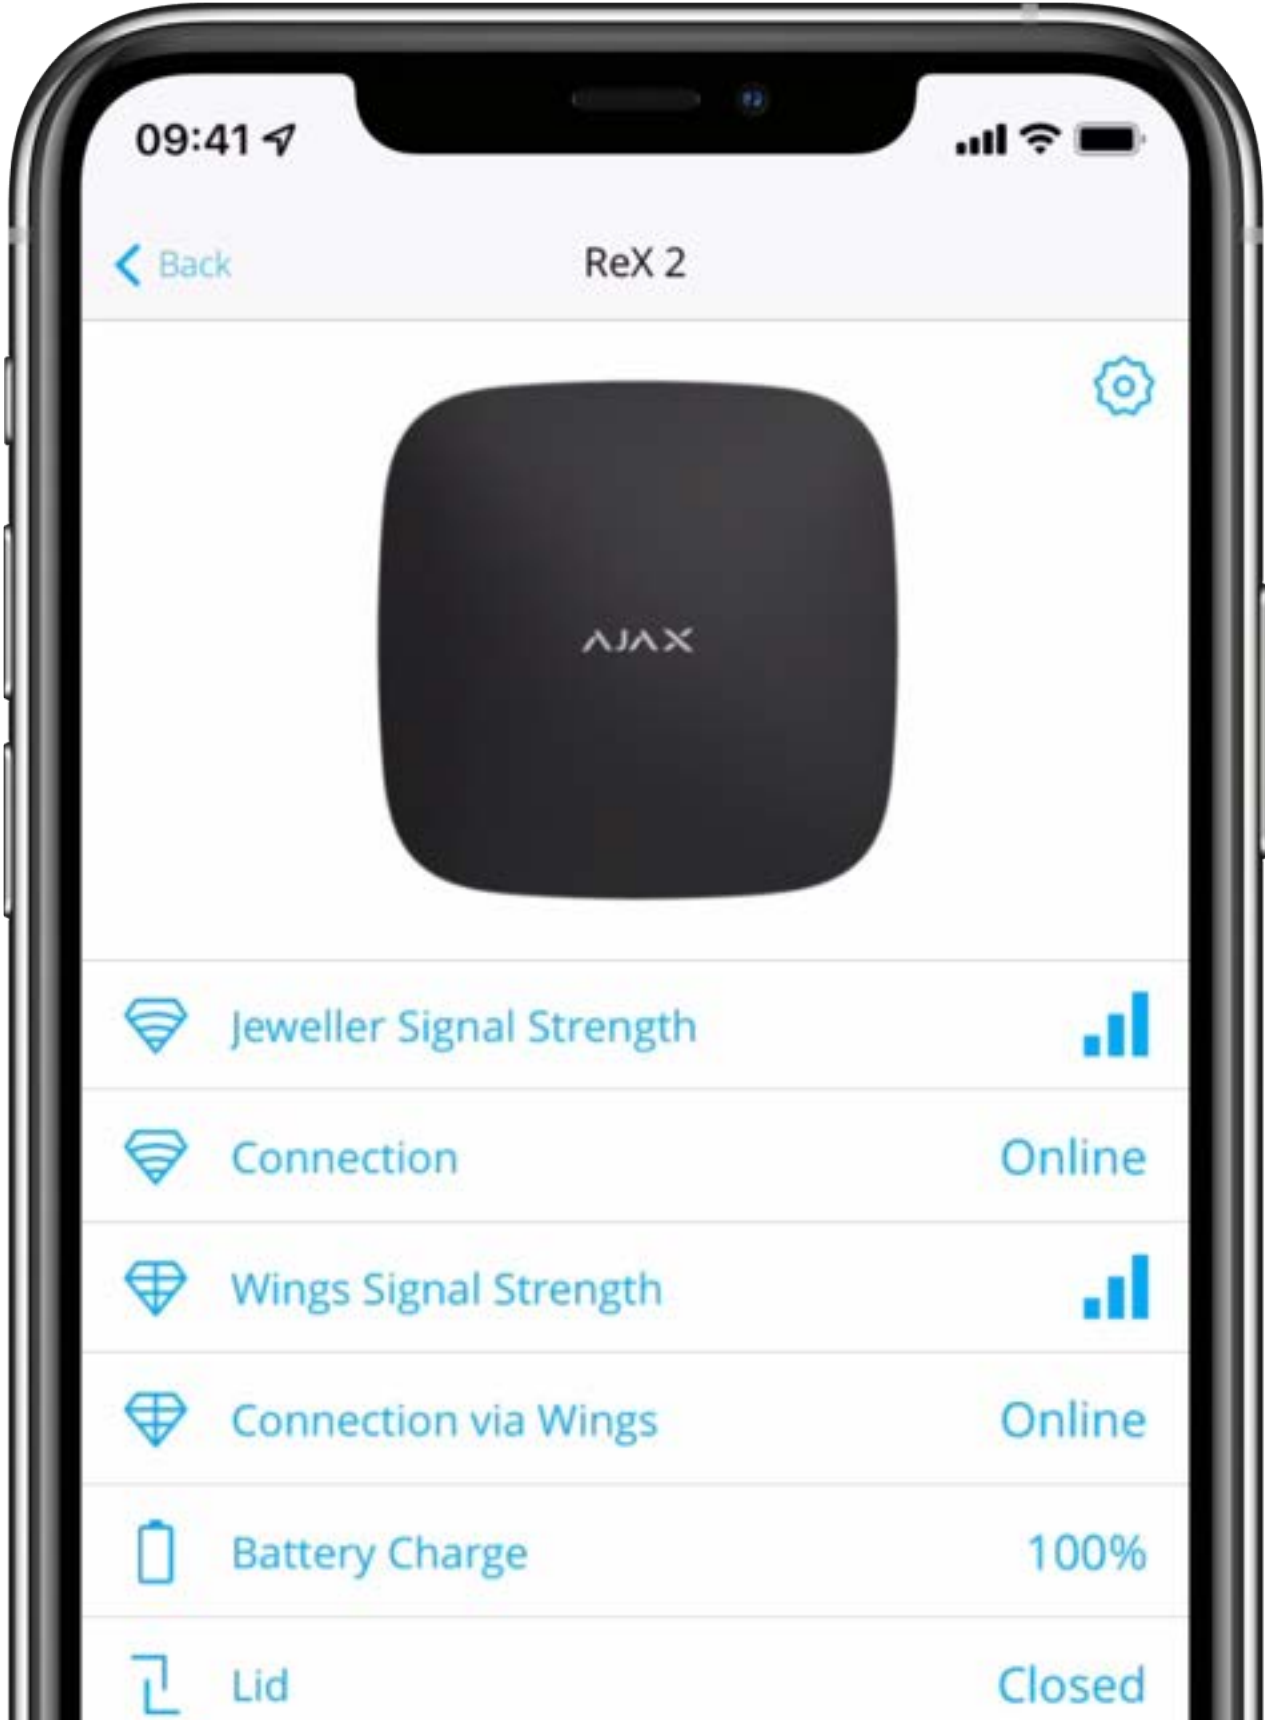

# Enhanced security system

ReReX 2 works as an extra intelligent control panel: it connects devices into an autonomous group and takes over control at the right time.

- Thanks to automatic adjustment of signal strength and frame synchronization, any number of system devices can be connected to ReX 2 — the reliability of communication will not be affected by this.
- If, for some reason, radio communication with the hub is interrupted, ReX 2 will receive an alarm from a sensor and activate a siren to draw attention to the incident and deter the burglar.

# Hassle-free installation

ReX 2 connection and configuration process saves the installation engineer time as much as possible.

Scan the QR-code to begin system set up

Use SmartBracket to mount the device without disassembling it

Configure devices in the app