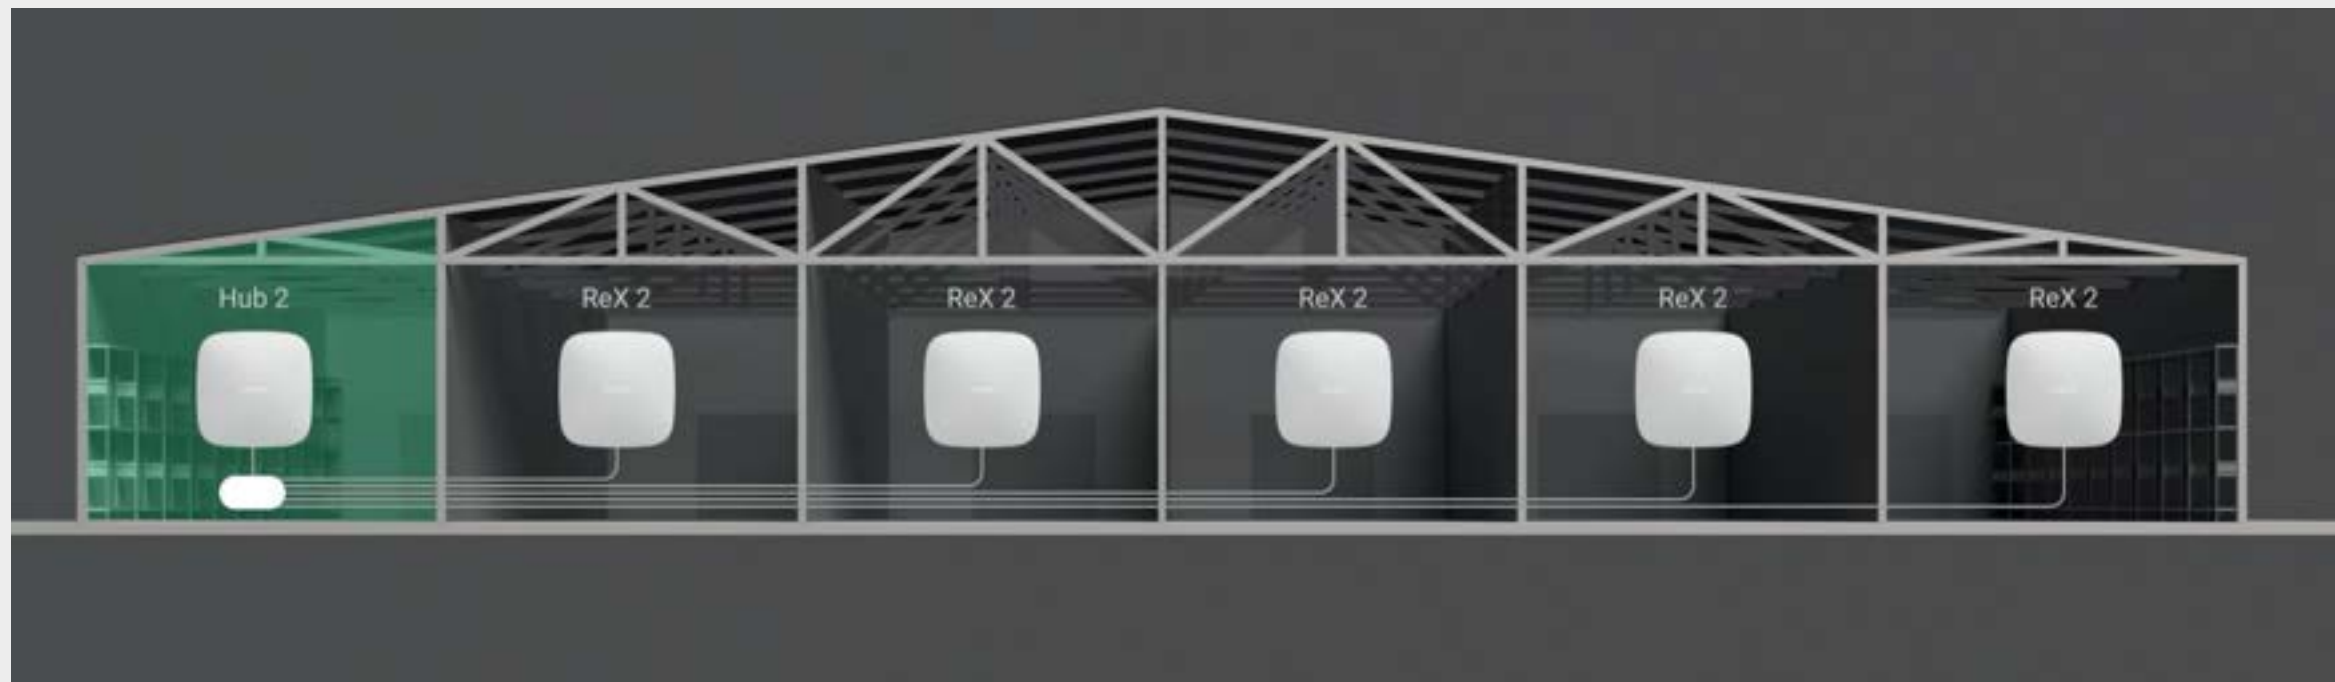

## Radio communication through steel and concrete

- ReX 2 range extender can connect to the hub not only via radio but also via Ethernet using the wire as the only or the second communication channel.
- Ethernet allows you to expand the coverage area of the security system through obstacles that do not transmit the radio signal

# Range extender made for business

With ReX 2 Ajax security system can cover the facility like an office center with underground parking, or sectional metal hangars, or a warehouse complex of several large buildings.