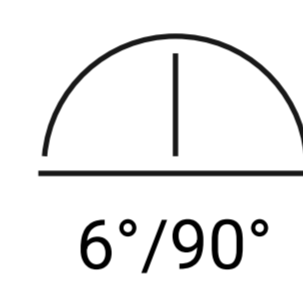

6°/90° viewing angles