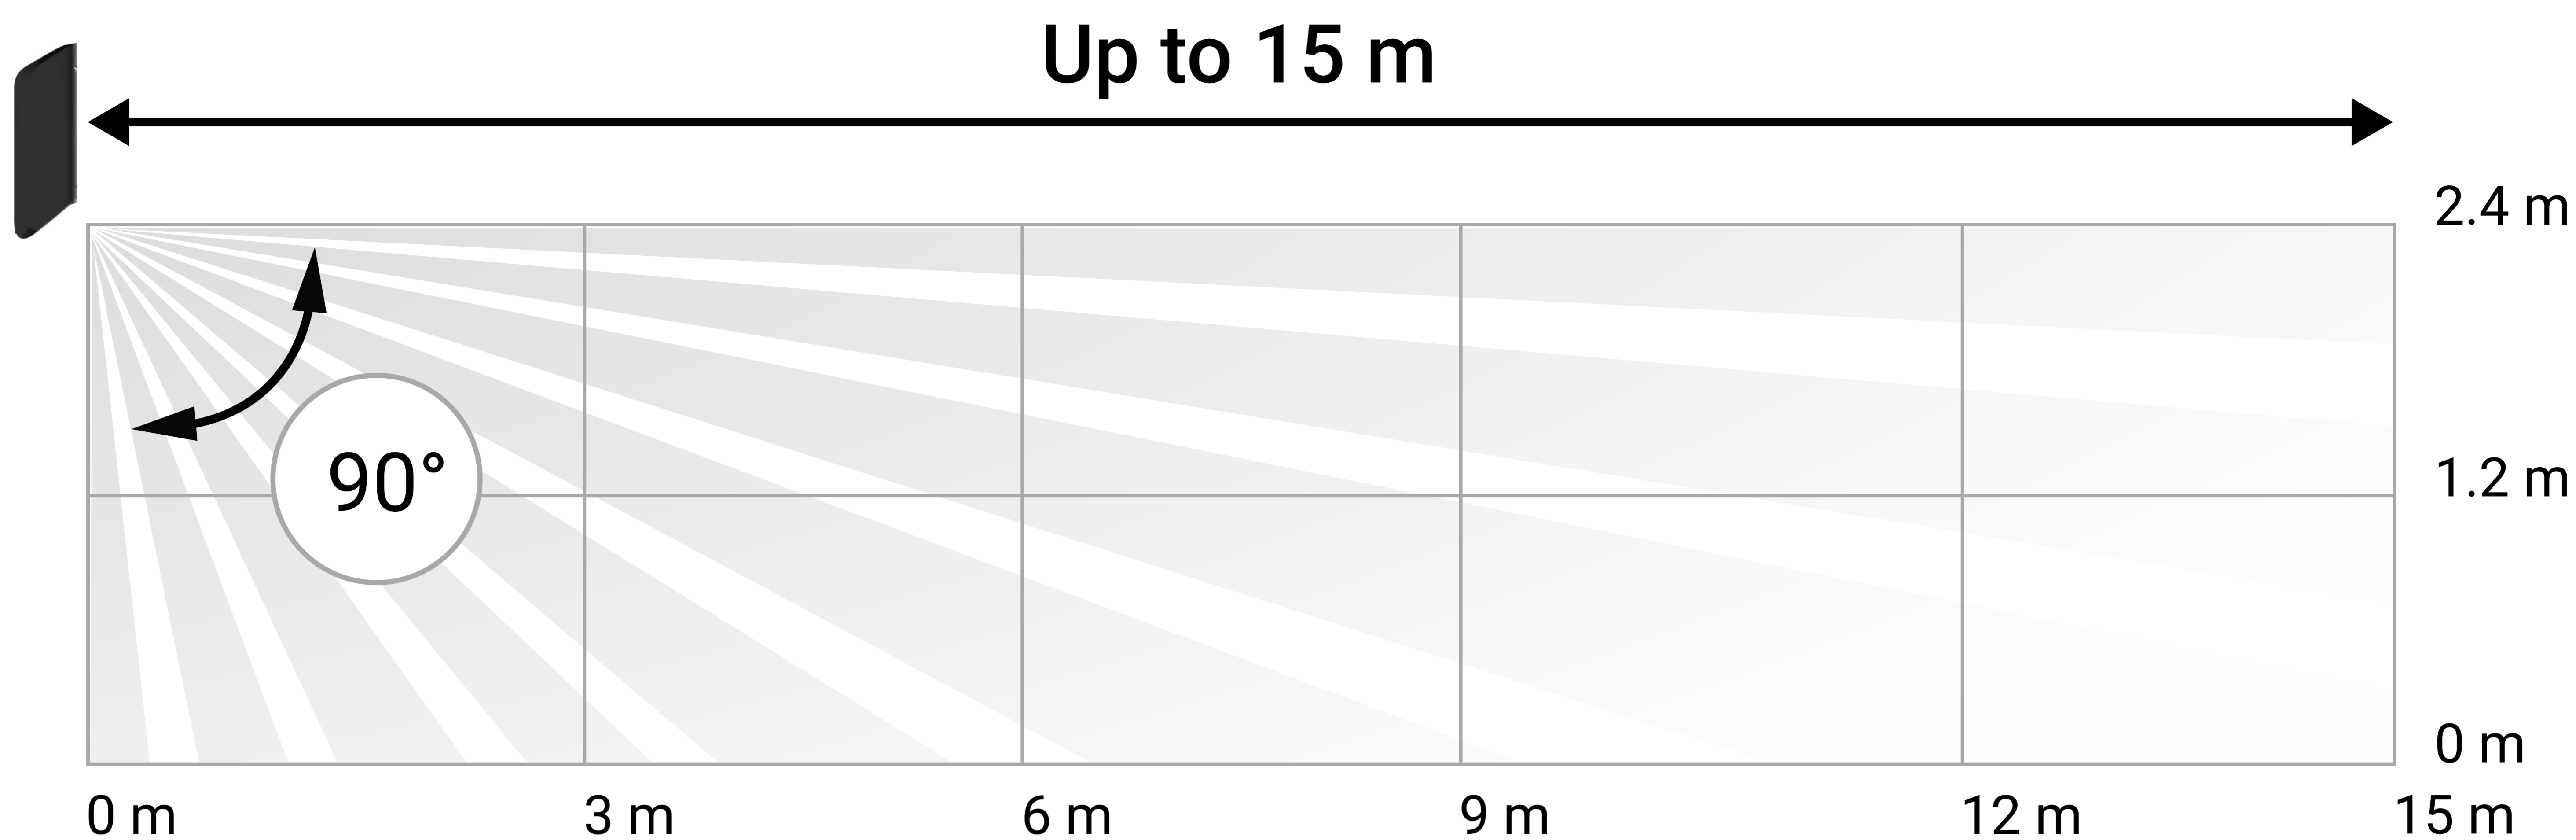

Up to 15 m detection distance

6°/90° viewing angles

IP54 enclosure protection

Temperature compensation

False alarms prevention algorithm

Up to 1,700 m of two-way wireless communication

Up to 3 years of operation on pre-installed battery

Effortless installation and replacement

Remote control and setup via the app

Connecting via QR code

PIR sensors coverage angles

Up to 15 m

Motion detection distance

Sensitivity	Motion detection range w/ Signal Correlation Processing*	Motion detection range w/o Signal Correlation Processing*
Low	Up to 6 m	Up to 11 m
Normal	Up to 7 m	Up to 13 m
High	Up to 8 m	Up to 15 m