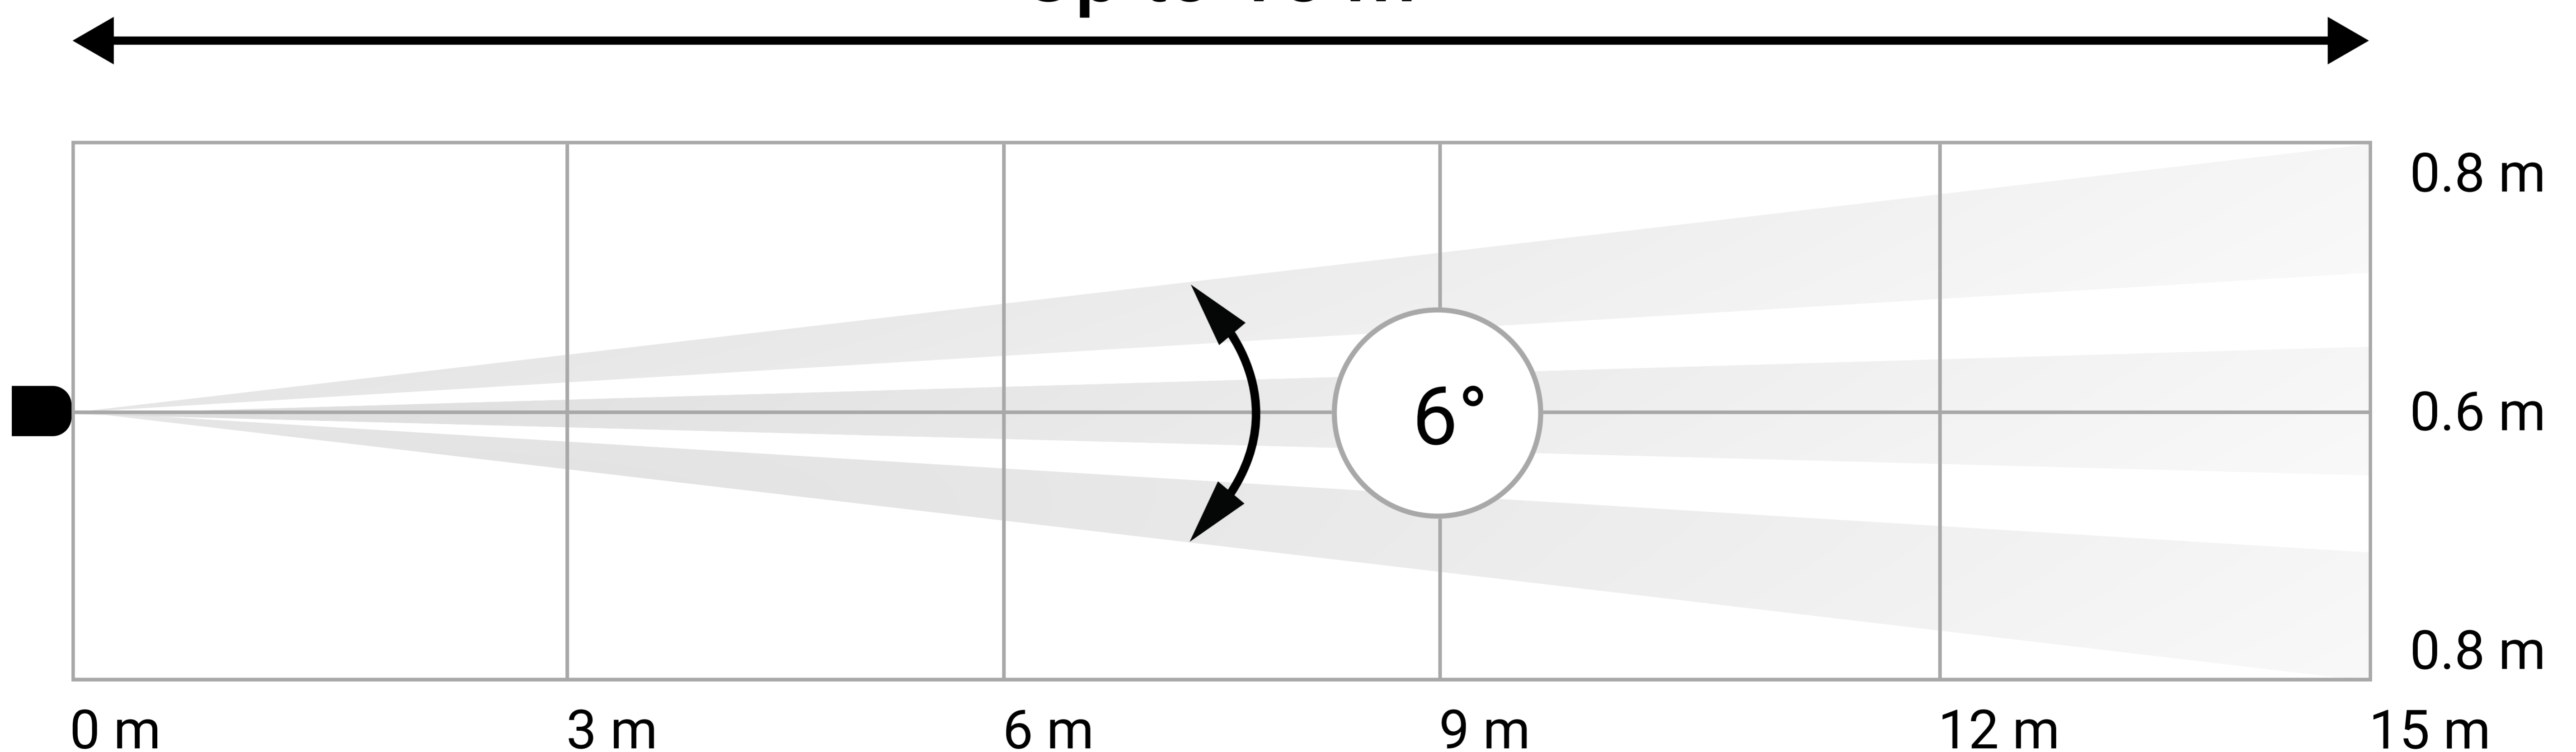

Effortless installation and replacement

Remote control and setup via the app

Connecting via QR code

PIR sensors coverage angles

Up to 15 m

Motion detection distance

Sensitivity	Motion detection range w/ Signal Correlation Processing*	Motion detection range w/o Signal Correlation Processing*
Low	Up to 6 m	Up to 11 m
Normal	Up to 7 m	Up to 13 m
High	Up to 8 m	Up to 15 m