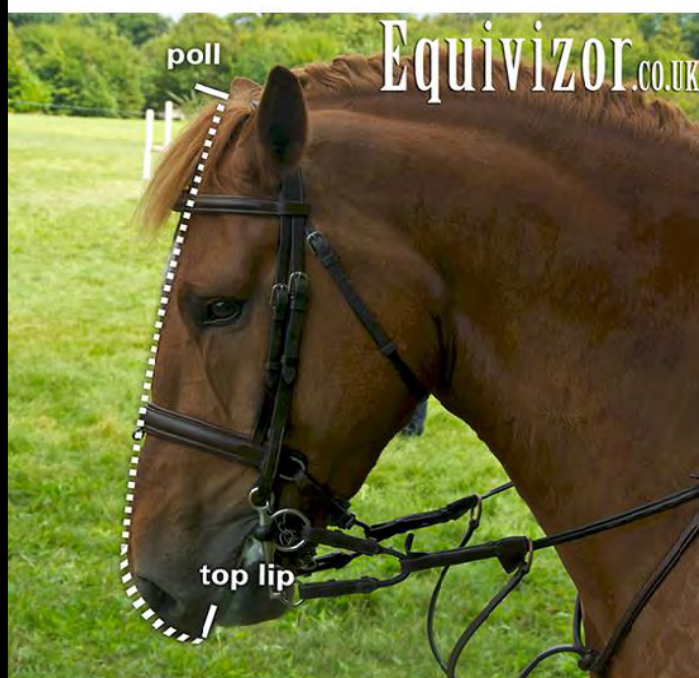

Equivizor.co.uk

Size Guide!

Welcome to the Equivizor size guide we have made a simple to follow guide to choosing the right size to fit your horse. If you struggle to follow our guide or would like any more advice on sizing please don't hesitate to email us and we will reply as soon as we can.

Measure **ACROSS** for the Equivizor Fly Mask (without nose protection),
Recovery Equivizor, Racing Equivizor
Eye Corner to Eye Corner:- Foal 18-20cm; Pony 22-28cm;
Cob 32-34cm; Full 36-38cm, Extra Large 40-43cm

Measure **DOWN** for the Equivizor Fly Mask (with nose protection),
Transport Equivizor, Anaesthesia Equivizor
Poll to Top Lip:- Foal 40-42cm; Pony 49-51cm;
Cob 67-69cm; Full 74-76cm, Extra Large 76-83cm