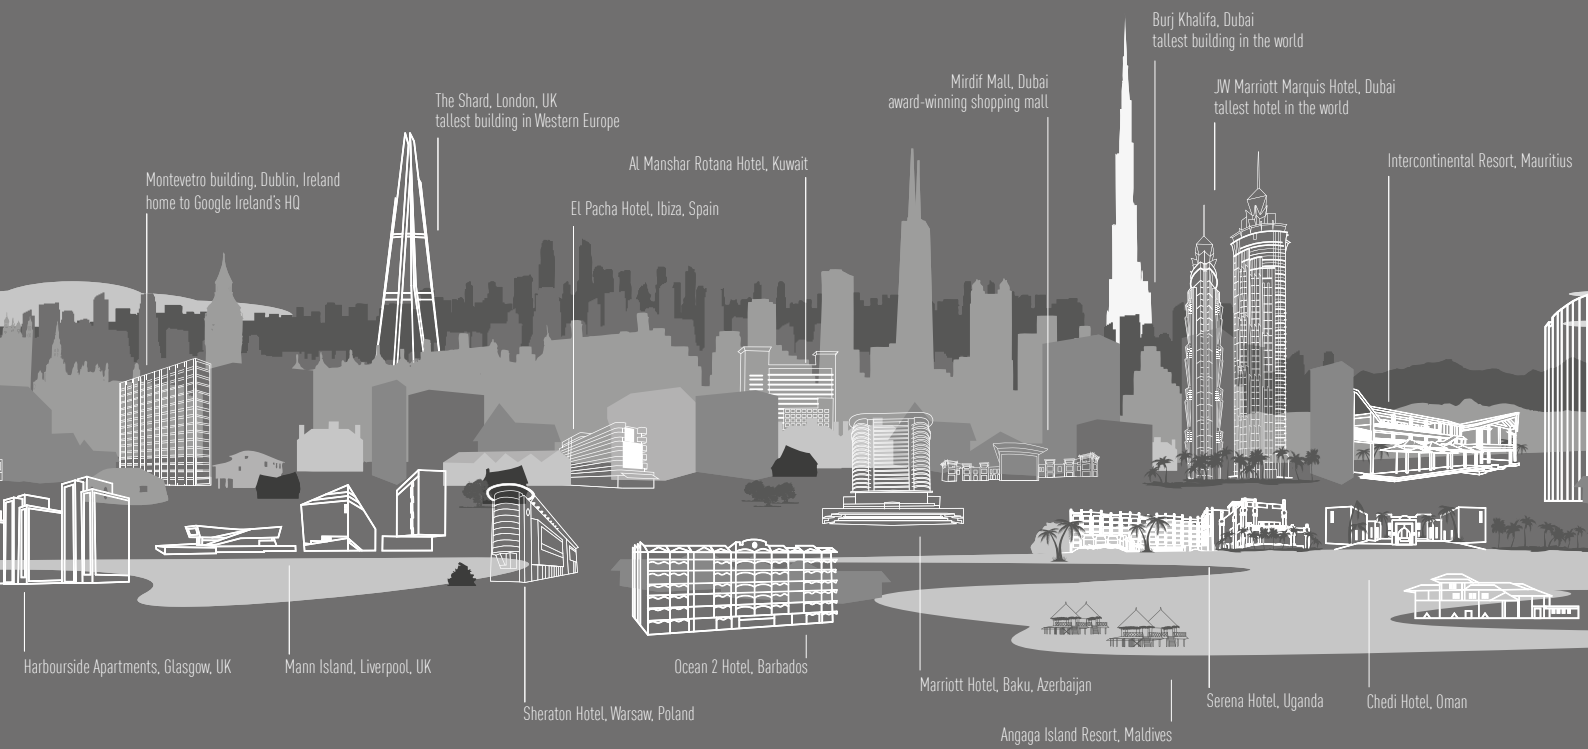

The **VADO** cityscape shows the variety of prestigious projects we have been involved with around the world.

Angaga Island Resort, Maldives – Four star resort in the centre of the South Ari Atoll

El Pacha Hotel, Ibiza – Luxury hotel near Puerto de Ibiza

Sheraton Warsaw, Poland – Five star luxury hotel located in the heart of Poland's capital city

The Chedi Muscat, Oman – Located between the Al Hajar Mountains and the Gulf of Oman the luxury hotel is heavily influenced by traditional Omani architecture

The Regal Hotel, Hong Kong –
Deluxe five star hotel in Causeway Bay

The Datai Langkawi, Malaysia – Luxury resort located in an ancient rainforest

Ubor Towers, Dubai – Residential and commercial
263m high tower overlooking Dubai's Business Bay

360 Beach Bar Jumeirah Beach Hotel, U.A.E
 Abu Dhabi Golf Club, U.A.E
 Acajou Beach Resort, Seychelles
 Al Fahim Tower, Dubai, U.A.E.
 Al Manshar Rotana Hotel, Kuwait
 Al Manzil Downtown Hotel, Dubai, U.A.E.
 Al Muraikh Tower, Doha, Qatar
 Al-Ahliyya Amman University, Jordan
 Alva Hotel Apartments, Cyprus
 Amwaj Rotana Hotel, Dubai, U.A.E.
 Anantara Desert Island Resort & Spa, Sir Bani Yas Island, U.A.E.
 Angaga Island Resort and Spa, Maldives
 Bank Mellli, Iran
 Blue Water Hotel, Antigua
 Bulgari Hotels & Resorts
 BurJuman Arjaan by Rotana, Dubai, U.A.E.
 Central Market, Abu Dhabi, U.A.E.
 Centro Hotels by Rotana
 - ADNEC, Abu Dhabi, U.A.E.
 - Yas Island, Abu Dhabi, U.A.E.
 Club Med
 Colombo Courtyard Boutique Hotel & Spa, Sri Lanka
 Desert Island Resort & Spa by Anantara, Abu Dhabi, U.A.E.
 Dubai Yacht
 Eastern & Oriental Hotel, Malaysia
 El Hotel Pacha, Ibiza
 Emirates Golf Club, Dubai, U.A.E.
 Four Seasons Hong Kong Hotel, China
 Fraser Suites, Qatar