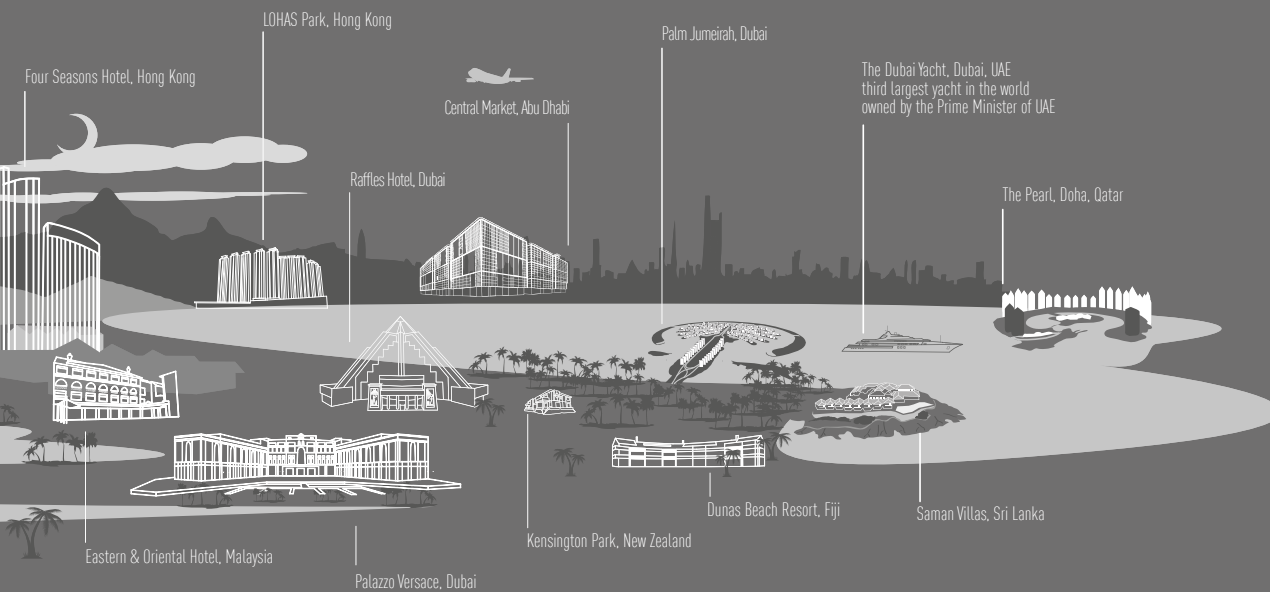

The **VADO** cityscape shows the variety of prestigious projects we have been involved with around the world.

Angaga Island Resort, Maldives – Four star resort in the centre of the South Ari Atoll

El Pacha Hotel, Ibiza – Luxury hotel near Puerto de Ibiza

Sheraton Warsaw, Poland – Five star luxury hotel located in the heart of Poland's capital city

The Chedi Muscat, Oman – Located between the Al Hajar Mountains and the Gulf of Oman the luxury hotel is heavily influenced by traditional Omani architecture

The Regal Hotel, Hong Kong –
Deluxe five star hotel in Causeway Bay

The Datai Langkawi, Malaysia – Luxury resort located in an ancient rainforest

Ubor Towers, Dubai – Residential and commercial
263m high tower overlooking Dubai's Business Bay

Matakauri Lodge, New Zealand – An alpine lakeside retreat on Lake Wakatipu

Global Residential

Almond Apartments, Kenya
Ayla Apartments, Jordan
Dallah Al Baraka Apartments, Saudi Arabia
Dongjiao Villas, Shanghai, China
English Point Marina, Kenya
Holiday International Hotel, U.A.E.
Kitisuru Country Villas, Kenya
Lateral Holdings Group of Companies, Mauritius
Lavington Villas, Kenya
Lichtenstein Castle, South Africa
Lohas Park, Hong Kong