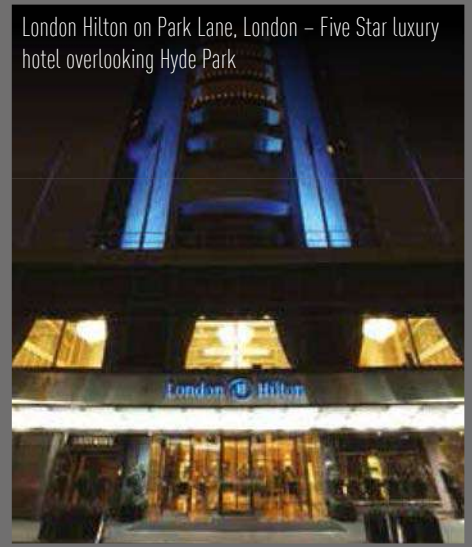

project references

VADO

Le Méridien Piccadilly, London – Landmark Hotel in Piccadilly Circus

London Hilton on Park Lane, London – Five Star luxury hotel overlooking Hyde Park

The Shard, London – Western Europe's tallest building