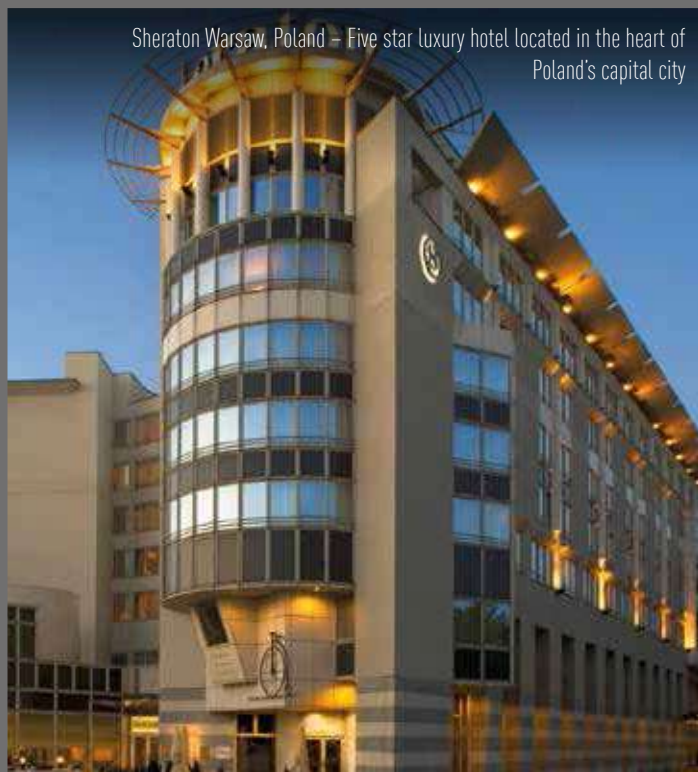

The **VADO** cityscape shows the variety of prestigious projects we have been involved with around the world.

Angaga Island Resort, Maldives – Four star resort in the centre of the South Ari Atoll

El Pacha Hotel, Ibiza – Luxury hotel near Puerto de Ibiza

Sheraton Warsaw, Poland – Five star luxury hotel located in the heart of Poland's capital city

The Chedi Muscat, Oman – Located between the Al Hajar Mountains and the Gulf of Oman the luxury hotel is heavily influenced by traditional Omani architecture

The Regal Hotel, Hong Kong –
Deluxe five star hotel in Causeway Bay

The Datai Langkawi, Malaysia – Luxury resort located in an ancient rainforest

Ubor Towers, Dubai – Residential and commercial
263m high tower overlooking Dubai's Business Bay

Matakauri Lodge, New Zealand – An alpine lakeside retreat on Lake Wakatipu

Global Residential

Almond Apartments, Kenya
Ayla Apartments, Jordan
Dallah Al Baraka Apartments, Saudi Arabia
Dongjiao Villas, Shanghai, China
English Point Marina, Kenya
Holiday International Hotel, U.A.E.
Kitisuru Country Villas, Kenya
Lateral Holdings Group of Companies, Mauritius
Lavington Villas, Kenya
Lichtenstein Castle, South Africa
Lohas Park, Hong Kong