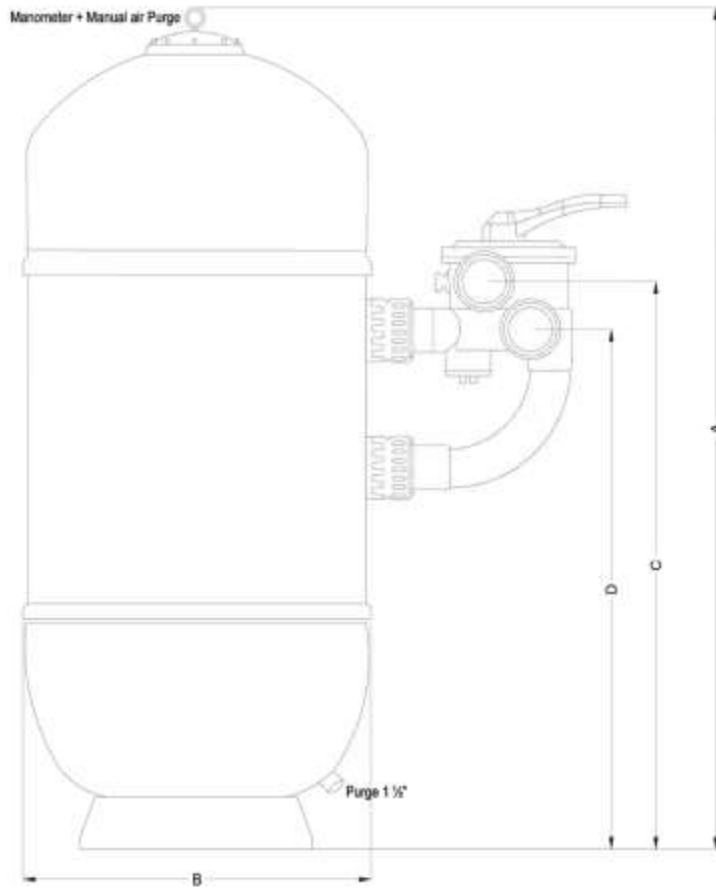

Deepbed filter

Material: Polyester gelcoated
Connection: male thread
Working pressure: 2,5 bar
Maximal temperature: 42°C
Colour: white

Dimensions (all dimensions in mm):

Item number	A	B	C	D
7016534	1600	650	1121	1060
7017126	1700	800	1121	1060
7017127	1750	950	1168	1100