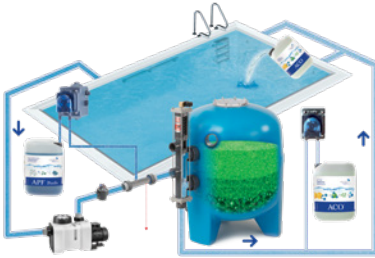

# SPACE WITH DAISY® & DAISY+ THE PERFECT COMBINATION !

DAISY®  
e-learning video

**DAISY®** (Dryden Aqua Integrated System) is a unique biological and ecological water treatment solution **adapted to all swimming pools.**