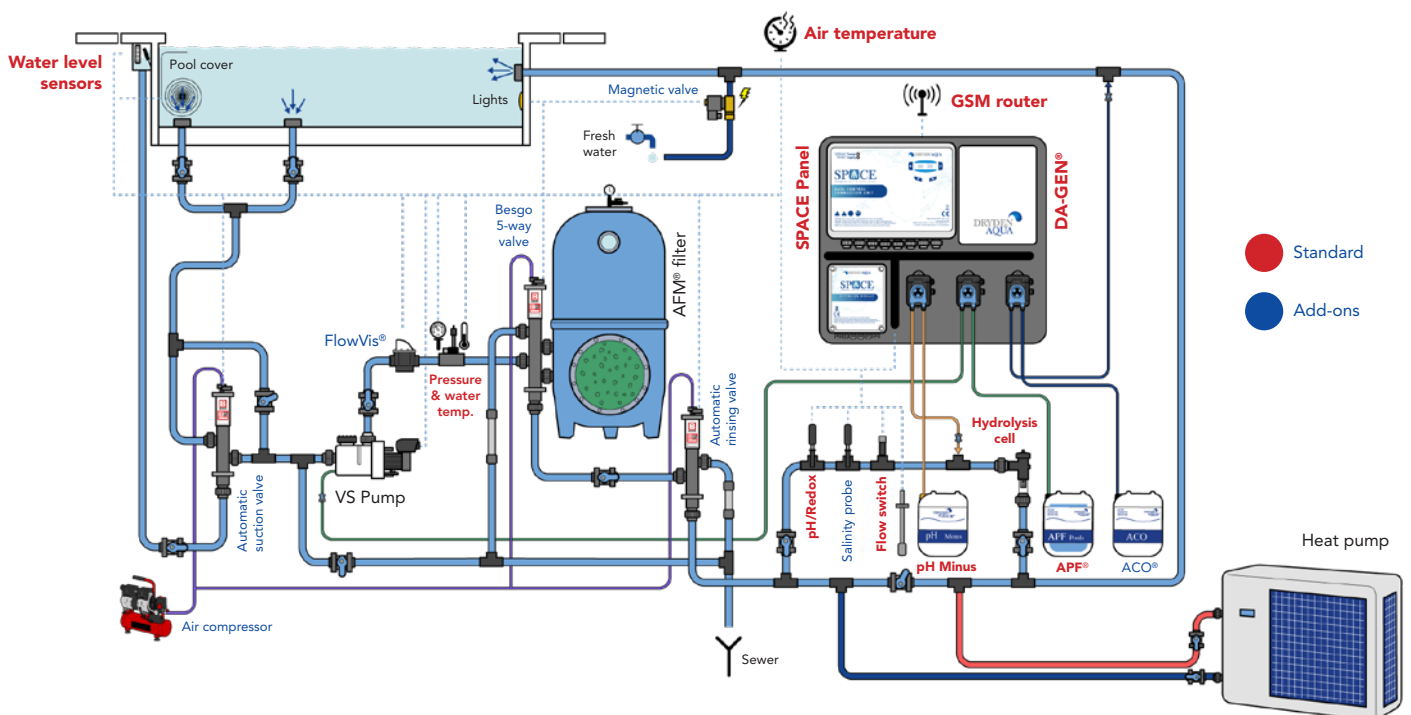

SPACE with DAISY+ SCHEMATIC DIAGRAM