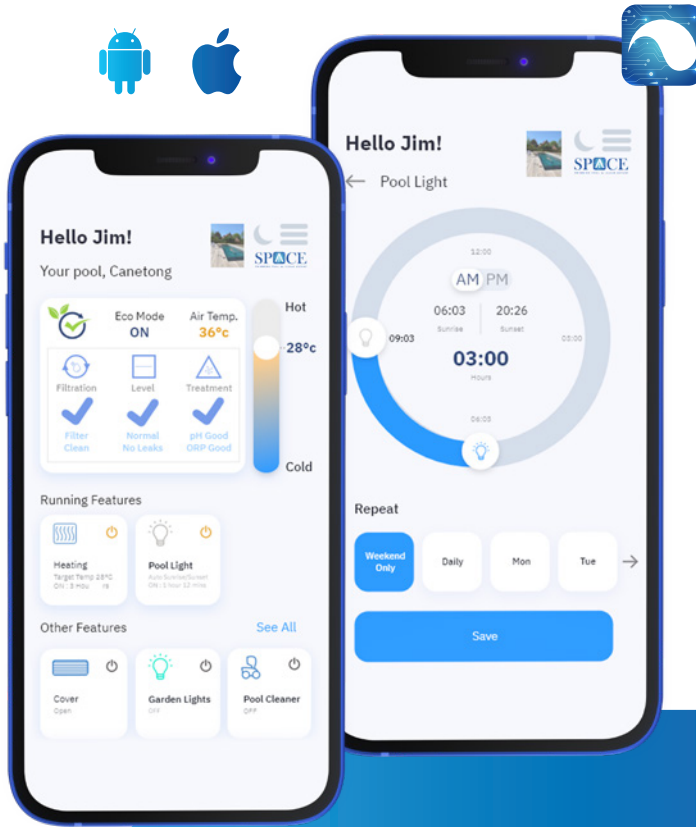

## INTELLIGENT CONTROL & MONITORING

Via the **Dryden SPACE application**, the system makes every pool installation remotely visible. Parameters can be adjusted and many elements can be monitored and analysed.