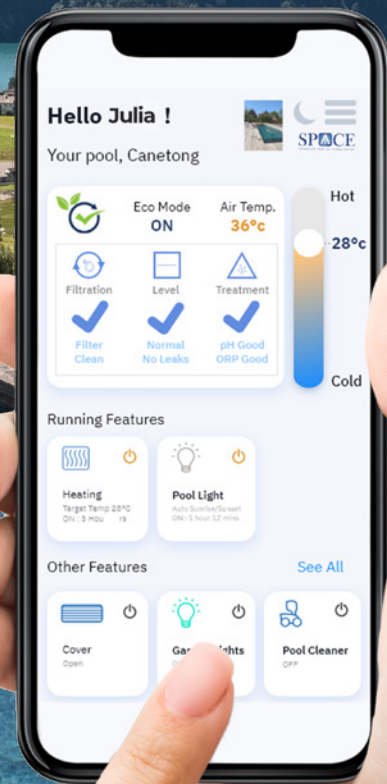

# INTELLIGENCE BROUGHT TO YOUR POOL!

# SPACE

SWIMMING POOL A.I. CLOUD EXPERT

# WHAT IS SPACE?

More than a classic pool automation system, **SPACE** is a device that allows you to monitor your pool, in real time, and control it remotely. Thanks to its embedded **Artificial Intelligence (A.I)\***, SPACE continually analyses and controls all the parameters of your pool to improve its own performance, reduce operating costs, eliminate waste and make it truly autonomous!