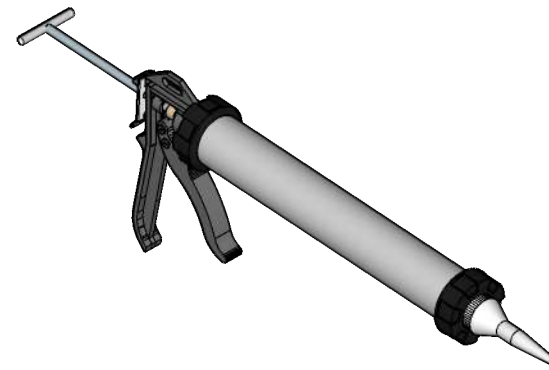

Silicone gun
(Only glass-wall models)