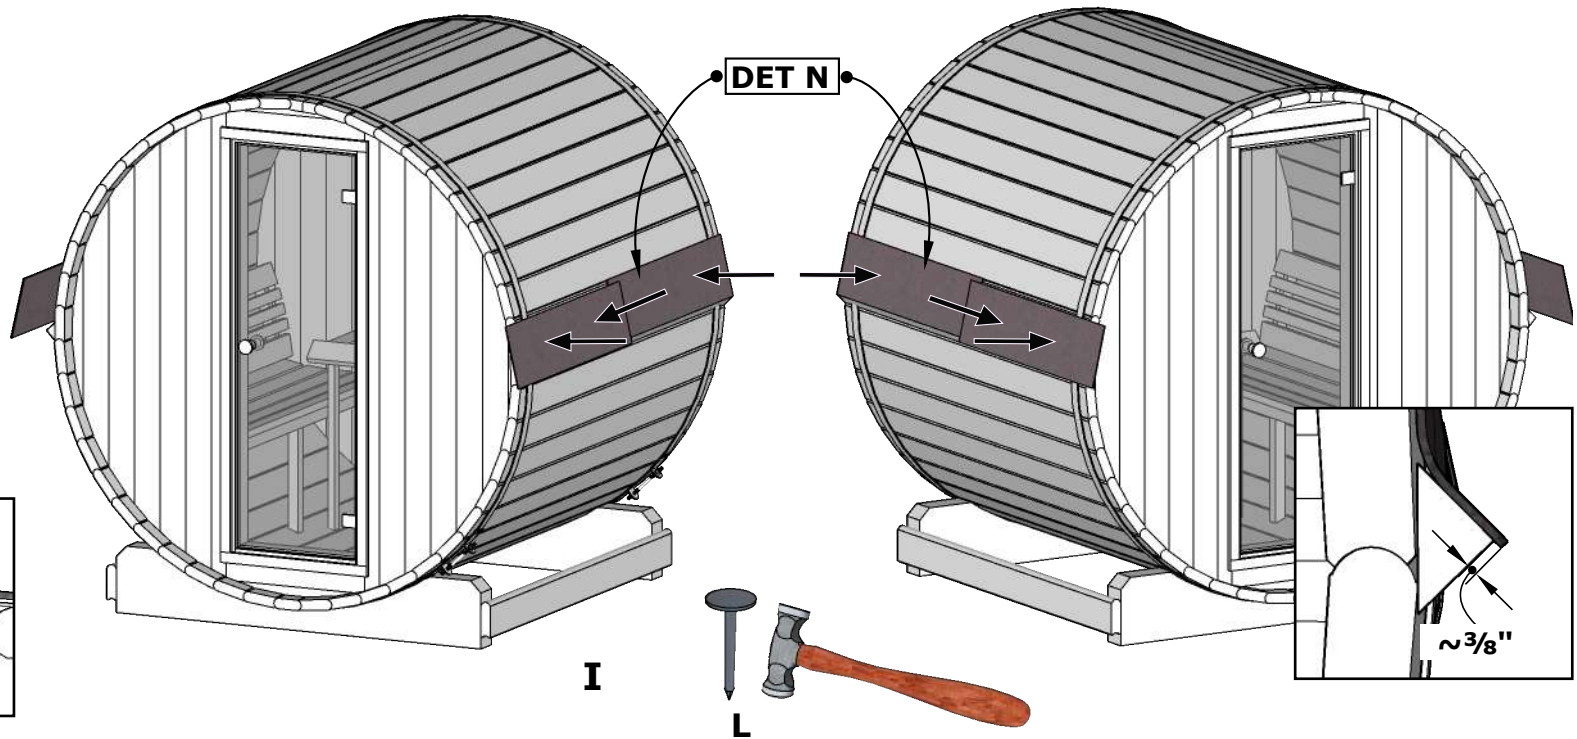

72" and 88" Saunas with front-glass wall have 4 pc. of DET 10a.

NB! If Your sauna equipped with front-glass wall, see front-glass wall installation manual for proper benches installation.

III

VISTA FRONT GLASS Barrel Sauna 71D" x 81H"

III

VISTA FRONT GLASS Barrel Sauna 71D" x 81H"

VISTA FRONT GLASS Barrel Sauna 71D" x 81H"

X= Front wall thickness
 Wooden front wall 1 1/8"
 Glass front wall 1 5/8"

II

Ensure door frame is pressed tightly against the wall and fasten from inside

11. III

IV

VISTA FRONT GLASS Barrel Sauna 71D" x 81H"

See the installation manual inside the shingles package

Check also roof shingles installation manual inside package.

VISTA FRONT GLASS Barrel Sauna 71D" x 81H"