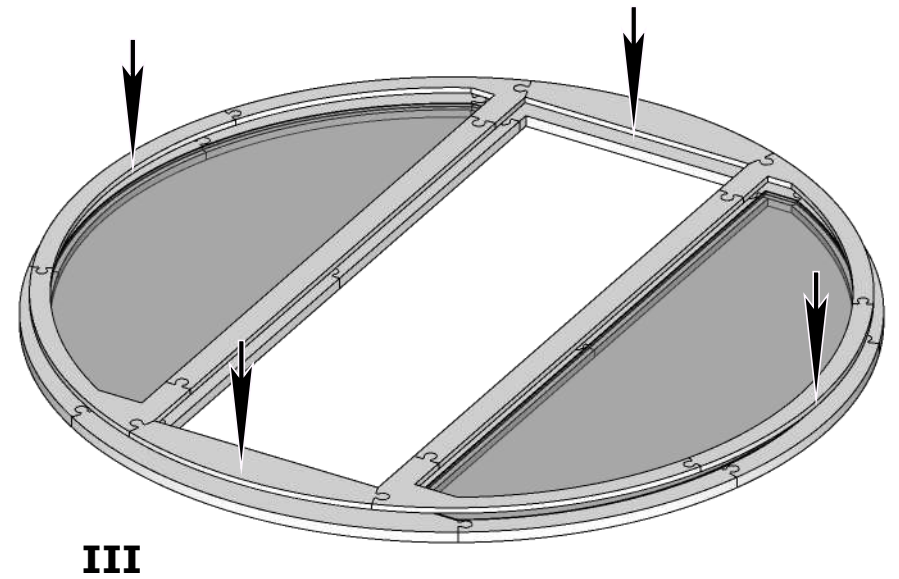

Front & Back Walls

VISTA FRONT GLASS Barrel Sauna 71D" x 81H"

Details list.

Tools needed

Measuring tape

Marker pen

Circular saw

Water level

Front glass wall installation

Baseframe 1 1/16"

Front glass wall installation

Front glass wall installation

I Apply waterproof silicone to the groove

II

CAUTION!
Do not hit the glass with the screw.

III