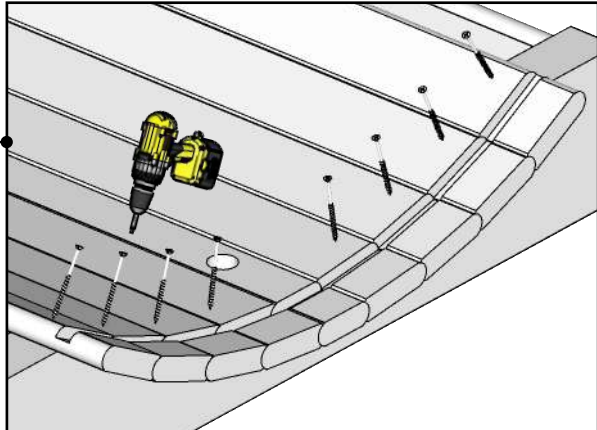

Drill holes 1/8" before screws.

Wooden back wall assembly

Pre-drill holes 5/32" before screws.

Install front glass-wall same way as instructed in main manual.

III

VISTA FRONT GLASS Barrel Sauna 71D" x 81H"

1.

VISTA FRONT GLASS Barrel Sauna 71D" x 81H"

VISTA FRONT GLASS Barrel Sauna 71D" x 81H"

I

II

VISTA FRONT GLASS Barrel Sauna 71D" x 81H"

Drill 4 holes $\varnothing 1/2"$
through DET 2
outside

I

3xDET 3
Fix temporarily to
support walls.

6x H

**Check walls installation
manual on extra pages!**

**Sauna wall configuration
depends on Your model!**

Brackets inside

4x H

~1/4"

IMPORTANT! Be sure to leave a
1/4" gap when tightening screws to
leave room for adjustment when
the outer bands (B) are installed.