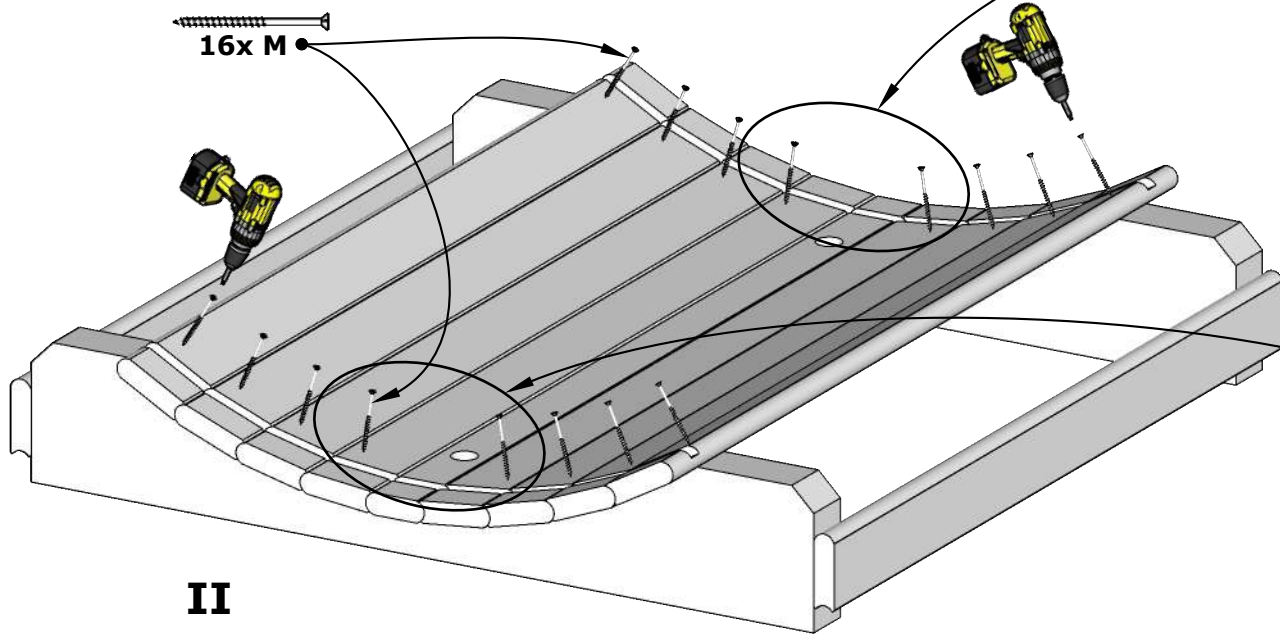

1.

VISTA FRONT GLASS Barrel Sauna 71D" x 81H"

VISTA FRONT GLASS Barrel Sauna 71D" x 81H"

I

II

VISTA FRONT GLASS Barrel Sauna 71D" x 81H"

Drill 4 holes $\varnothing 1/2"$
through DET 2
outside

I

3xDET 3
Fix temporarily to
support walls.

6x H

**Check walls installation
manual on extra pages!**

**Sauna wall configuration
depends on Your model!**

Brackets inside

4x H

~1/4"

IMPORTANT! Be sure to leave a
1/4" gap when tightening screws to
leave room for adjustment when
the outer bands (B) are installed.