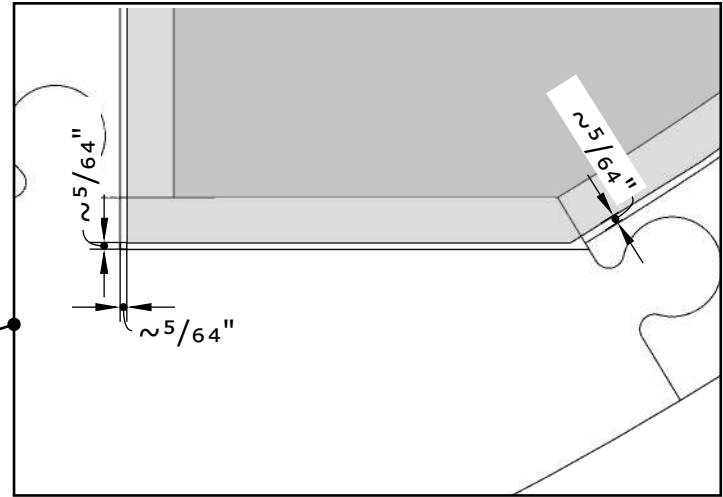

Front glass wall installation