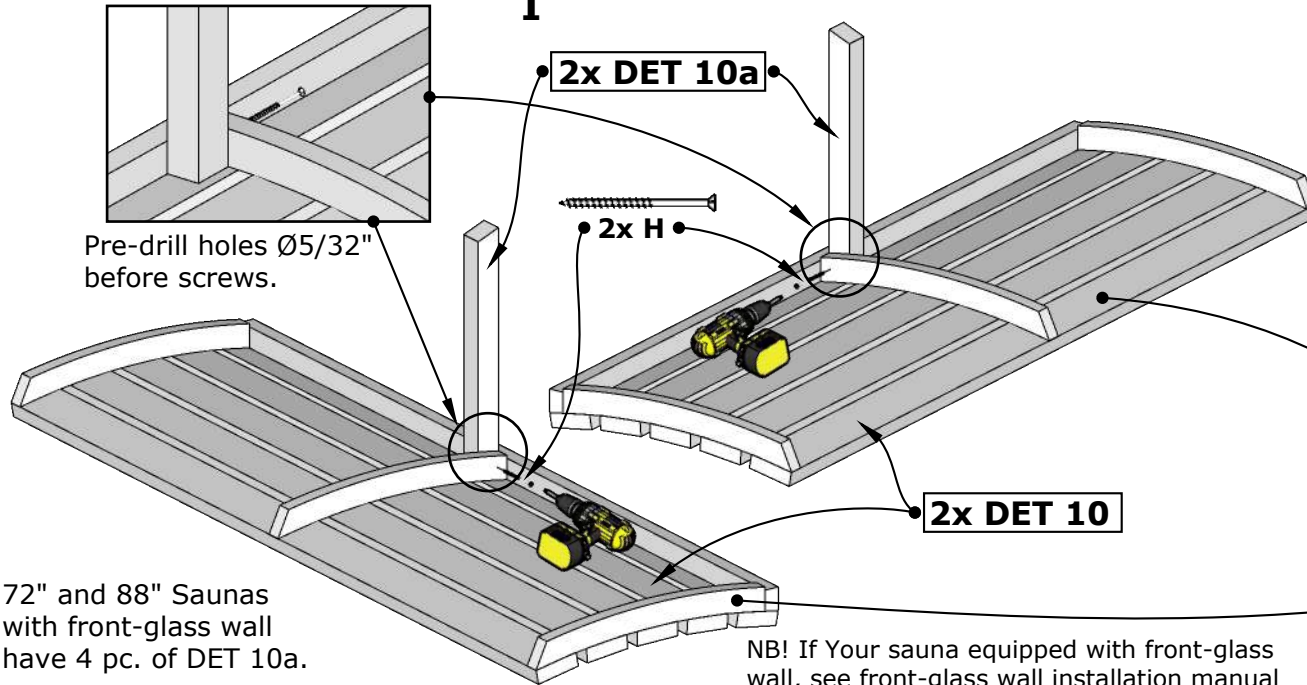

If needed, trim the flat edge of the board to create the desired width.

II

III

VISTA FRONT GLASS Barrel Sauna 71D" x 81H"

E7G Barrel Sauna 71D" x 81H"

Remove all temporary braces

1x DET G

Upper vent

Lower vent

3x DET F

6x K

I

2x DET 10a

2x H

2x DET 10

Pre-drill holes Ø5/32" before screws.

72" and 88" Saunas with front-glass wall have 4 pc. of DET 10a.

NB! If Your sauna equipped with front-glass wall, see front-glass wall installation manual for proper benches installation.

III

VISTA FRONT GLASS Barrel Sauna 71D" x 81H"