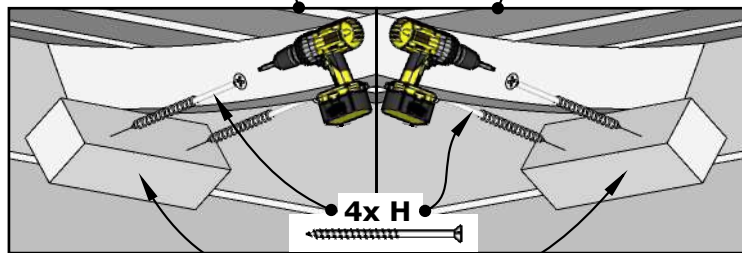

VISTA FRONT GLASS Barrel Sauna 71D" x 81H"

III