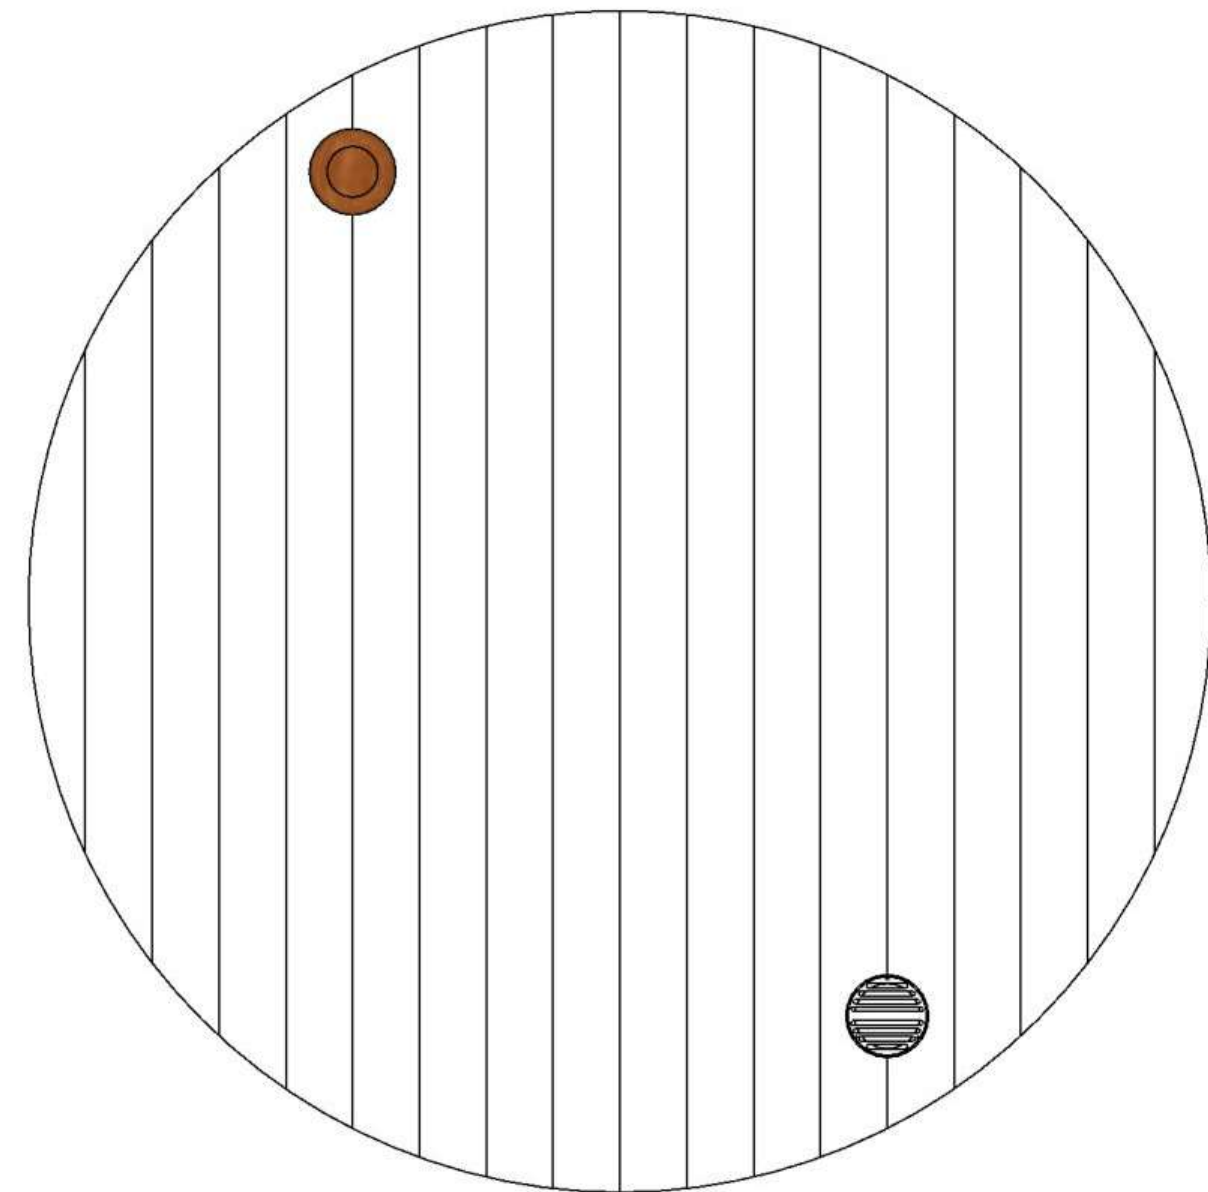

VISTA FRONT GLASS 4-PERSON BARREL SAUNA

OWNER'S MANUAL

WARNING! Do not place anything combustible close to heater, above the heater, and on both sides of the heater. This includes but not limited to towels, lights, robe hooks, accessories, etc. Nothing should be on the same wall as your heater that is combustible.

Front & Back Walls

VISTA FRONT GLASS Barrel Sauna 71D" x 81H"

Details list.

Tools needed

Measuring tape

Marker pen

Circular saw

Water level