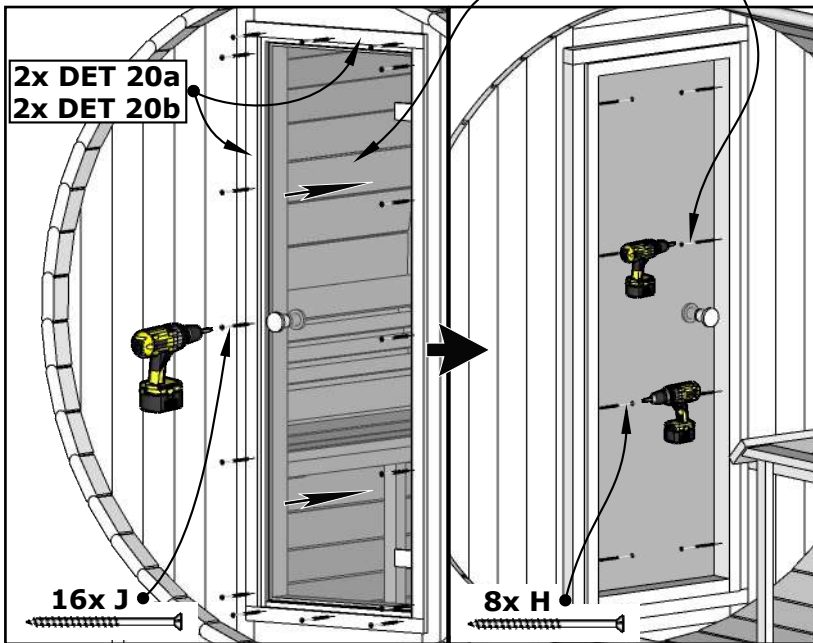

72" and 88" Saunas with front-glass wall have 4 pc. of DET 10a.

NB! If Your sauna equipped with front-glass wall, see front-glass wall installation manual for proper benches installation.

III

VISTA FRONT GLASS Barrel Sauna 71D" x 81H"

III

VISTA FRONT GLASS Barrel Sauna 71D" x 81H"

VISTA FRONT GLASS Barrel Sauna 71D" x 81H"

X= Front wall thickness
 Wooden front wall 1 1/8"
 Glass front wall 1 5/8"

II

Ensure door frame is pressed tightly against the wall and fasten from inside

11. III

IV

VISTA FRONT GLASS Barrel Sauna 71D" x 81H"

See the installation manual inside the shingles package

Check also roof shingles installation manual inside package.

VISTA FRONT GLASS Barrel Sauna 71D" x 81H"