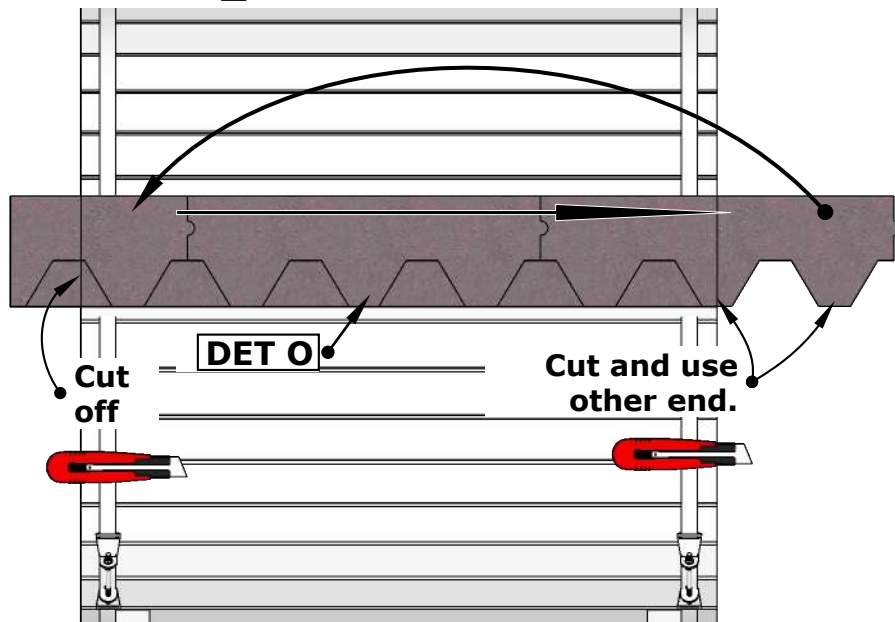

III

VISTA FRONT GLASS Barrel Sauna 71D" x 81H"

VISTA FRONT GLASS Barrel Sauna 71D" x 81H"

X= Front wall thickness
 Wooden front wall 1 1/8"
 Glass front wall 1 5/8"

II

Ensure door frame is pressed tightly against the wall and fasten from inside

11. III

IV

VISTA FRONT GLASS Barrel Sauna 71D" x 81H"

See the installation manual inside the shingles package

Check also roof shingles installation manual inside package.

VISTA FRONT GLASS Barrel Sauna 71D" x 81H"