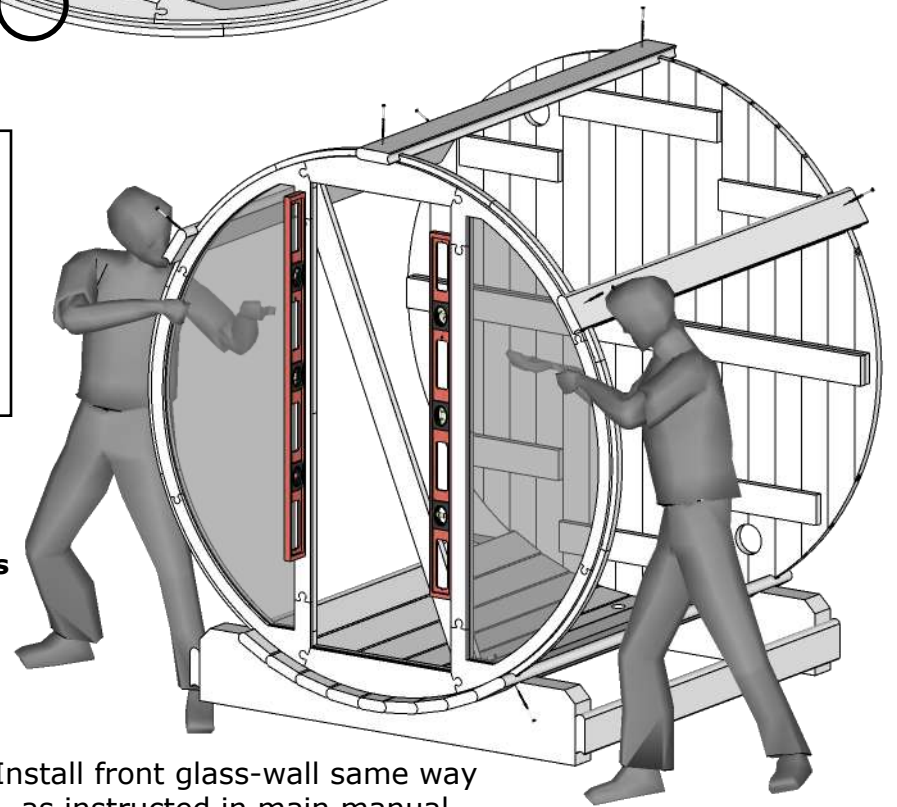

Front glass wall installation

Baseframe 1 1/16"

Front glass wall installation

Front glass wall installation

I Apply waterproof silicone to the groove

II

CAUTION!
Do not hit the glass with the screw.

III

Install front glass-wall same way as instructed in main manual.

IV

Front glass wall installation

DET U
 Fix it diagonally to make wall more rigid during the installation.

Proceed with main manual until benches installation!

Drill holes 1/8" before screws.

Wooden back wall assembly

Pre-drill holes 5/32" before screws.

Install front glass-wall same way as instructed in main manual.

III

VISTA FRONT GLASS Barrel Sauna 71D" x 81H"