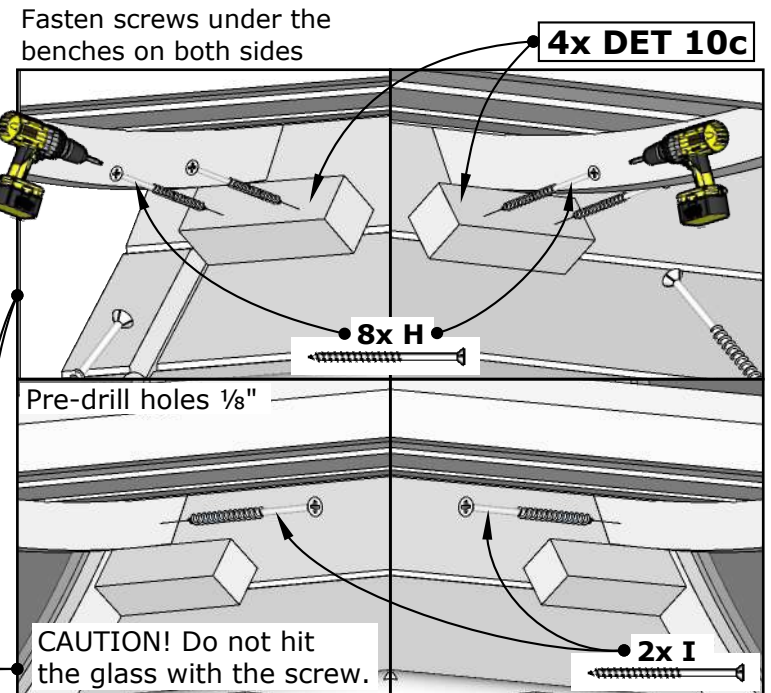

Front glass wall installation

DET U
Fix it diagonally to make wall more rigid during the installation.

Proceed with main manual until benches installation!

Drill holes 1/8" before screws.