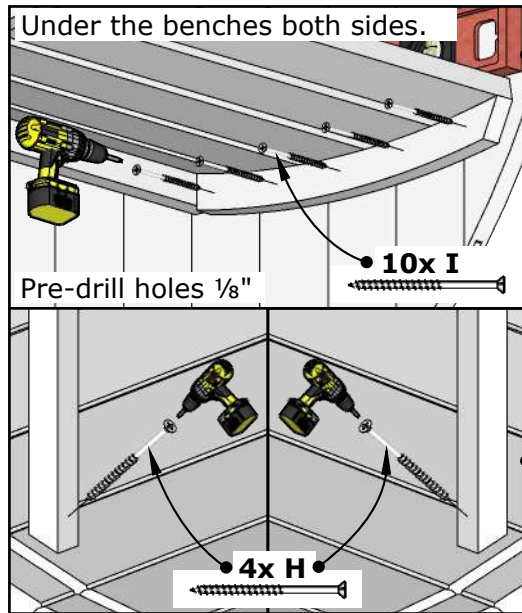

Front glass wall installation

Baseframe 1 1/16"

Front glass wall installation

Front glass wall installation

I Apply waterproof silicone to the groove

II

CAUTION!
Do not hit the glass with the screw.

III

Install front glass-wall same way as instructed in main manual.

IV

Front glass wall installation

DET U
 Fix it diagonally to make wall more rigid during the installation.

Proceed with main manual until benches installation!

Drill holes 1/8" before screws.

Wooden back wall assembly

Pre-drill holes 5/32" before screws.

Install front glass-wall same way as instructed in main manual.

III

VISTA FRONT GLASS Barrel Sauna 71D" x 81H"