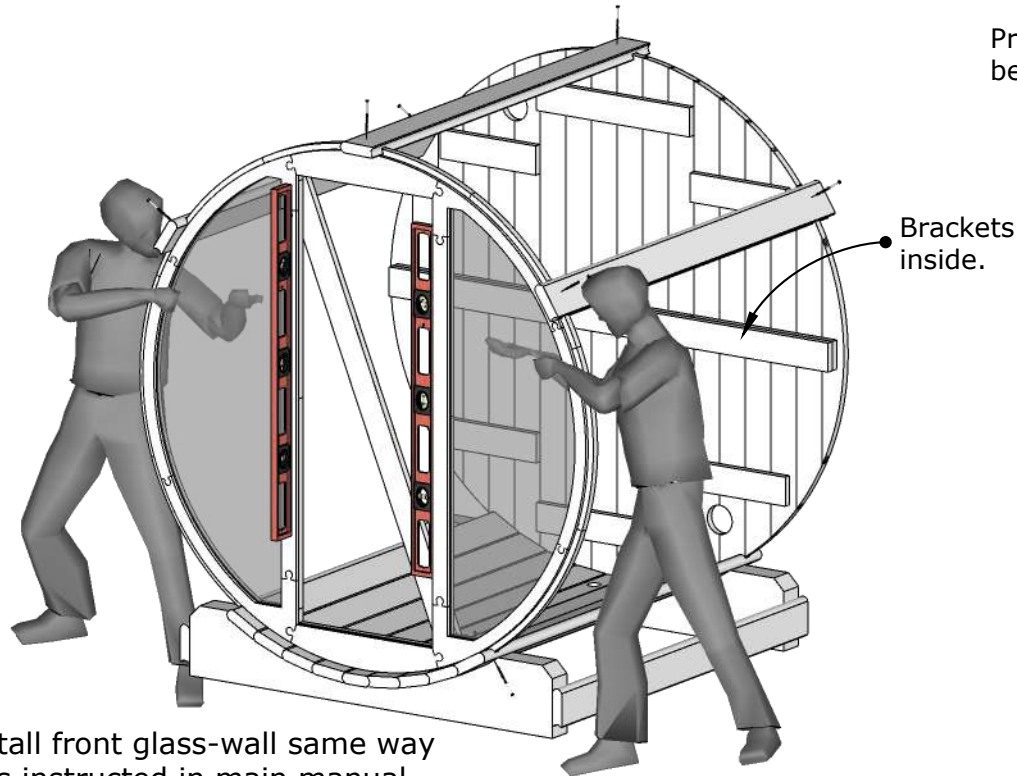

Front glass wall installation

Baseframe 1 1/16"

Front glass wall installation

Front glass wall installation

I Apply waterproof silicone to the groove

II

CAUTION!
Do not hit the glass with the screw.

III

Install front glass-wall same way as instructed in main manual.

IV

Front glass wall installation

DET U
 Fix it diagonally to make wall more rigid during the installation.

Proceed with main manual until benches installation!

Drill holes 1/8" before screws.

Wooden back wall assembly

Pre-drill holes 5/32" before screws.

Install front glass-wall same way as instructed in main manual.

III

VISTA FRONT GLASS Barrel Sauna 71D" x 81H"