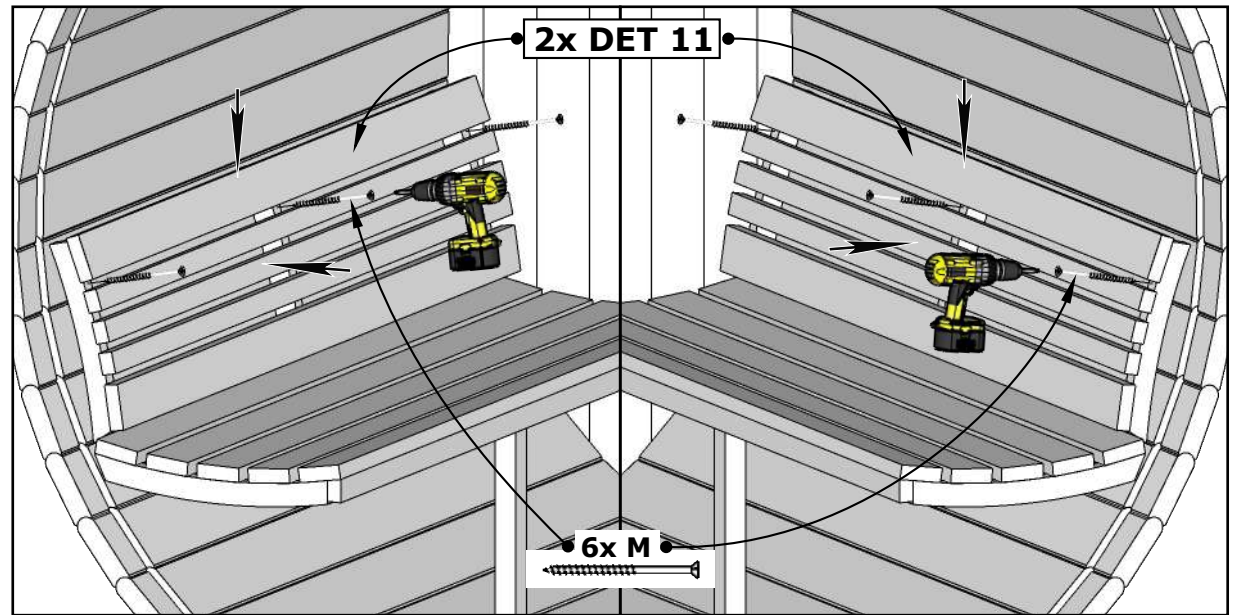

If needed, trim the flat edge of the board to create the desired width.

II

III

VISTA FRONT GLASS Barrel Sauna 71D" x 81H"

E7G Barrel Sauna 71D" x 81H"

Remove all temporary braces

1x DET G

Upper vent

Lower vent

3x DET F

6x K

I

2x DET 10a

2x H

2x DET 10

Pre-drill holes Ø5/32" before screws.

72" and 88" Saunas with front-glass wall have 4 pc. of DET 10a.

NB! If Your sauna equipped with front-glass wall, see front-glass wall installation manual for proper benches installation.

III

VISTA FRONT GLASS Barrel Sauna 71D" x 81H"