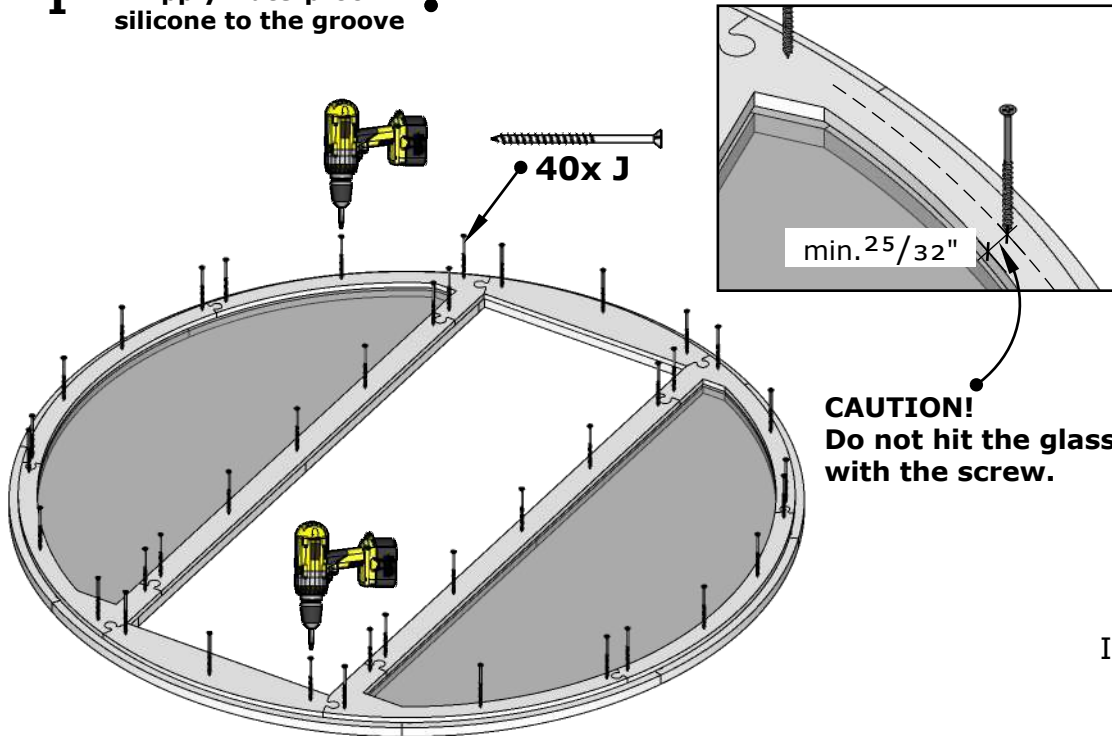

Front glass wall installation

Baseframe 1 1/16"

Front glass wall installation

Front glass wall installation

I Apply waterproof silicone to the groove

II

CAUTION!
Do not hit the glass with the screw.

III

Install front glass-wall same way as instructed in main manual.

IV

Front glass wall installation

DET U
 Fix it diagonally to make wall more rigid during the installation.

Proceed with main manual until benches installation!