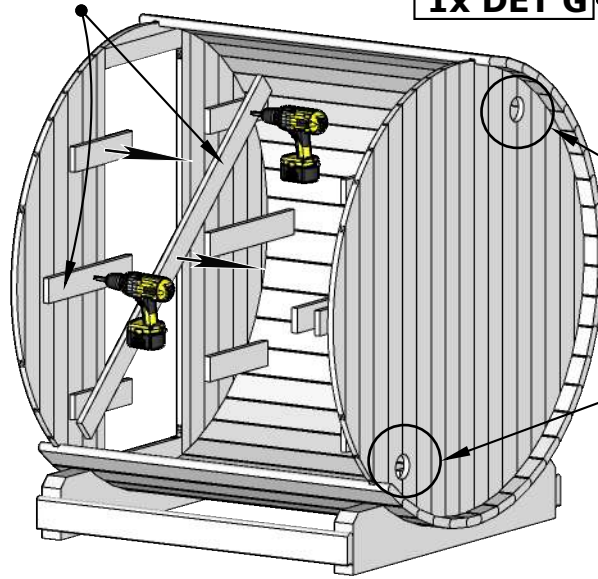

3xDET 3
Fix temporarily to
support walls.

6x H

**Check walls installation
manual on extra pages!**

**Sauna wall configuration
depends on Your model!**

Brackets inside

4x H

~1/4"

IMPORTANT! Be sure to leave a
1/4" gap when tightening screws to
leave room for adjustment when
the outer bands (B) are installed.

II

VISTA FRONT GLASS Barrel Sauna 71D" x 81H"

5.

II

III

VISTA FRONT GLASS Barrel Sauna 71D" x 81H"

I

Join two boards together (as shown in diagram II) that will bridge the width of the "A" gap. It is recommended that the combined boards are approximately 1/4" wider than the gap.

If needed, trim the flat edge of the board to create the desired width.

II

III

VISTA FRONT GLASS Barrel Sauna 71D" x 81H"

E7G Barrel Sauna 71D" x 81H"

Remove all temporary braces

1x DET G

Upper vent

72" and 88" Saunas with front-glass wall have 4 pc. of DET 10a.

NB! If Your sauna equipped with front-glass wall, see front-glass wall installation manual for proper benches installation.

III

VISTA FRONT GLASS Barrel Sauna 71D" x 81H"