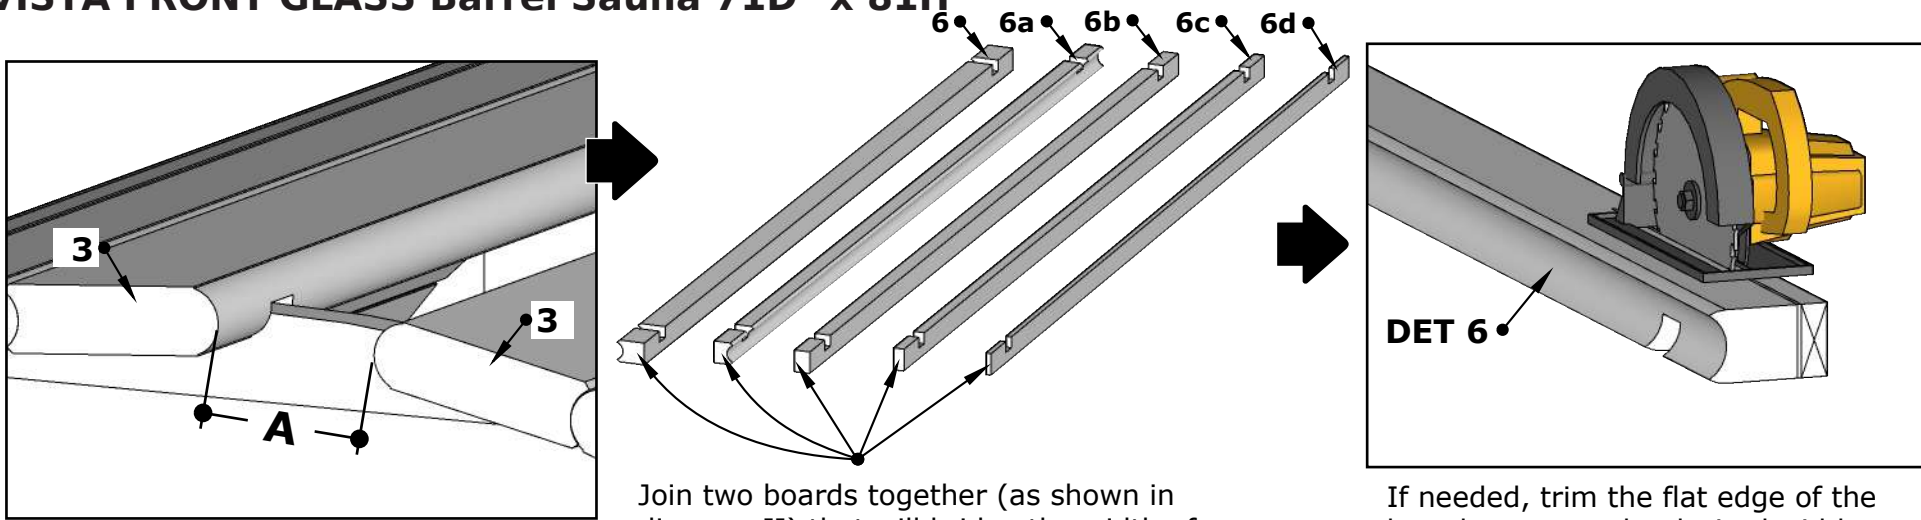

3xDET 3
Fix temporarily to
support walls.

6x H

**Check walls installation
manual on extra pages!**

**Sauna wall configuration
depends on Your model!**

Brackets inside

4x H

~1/4"

IMPORTANT! Be sure to leave a
1/4" gap when tightening screws to
leave room for adjustment when
the outer bands (B) are installed.

II

VISTA FRONT GLASS Barrel Sauna 71D" x 81H"

5.

II

III

VISTA FRONT GLASS Barrel Sauna 71D" x 81H"

I

Join two boards together (as shown in diagram II) that will bridge the width of the "A" gap. It is recommended that the combined boards are approximately 1/4" wider than the gap.

If needed, trim the flat edge of the board to create the desired width.

II

III

VISTA FRONT GLASS Barrel Sauna 71D" x 81H"

E7G Barrel Sauna 71D" x 81H"

Remove all temporary braces

1x DET G

Upper vent