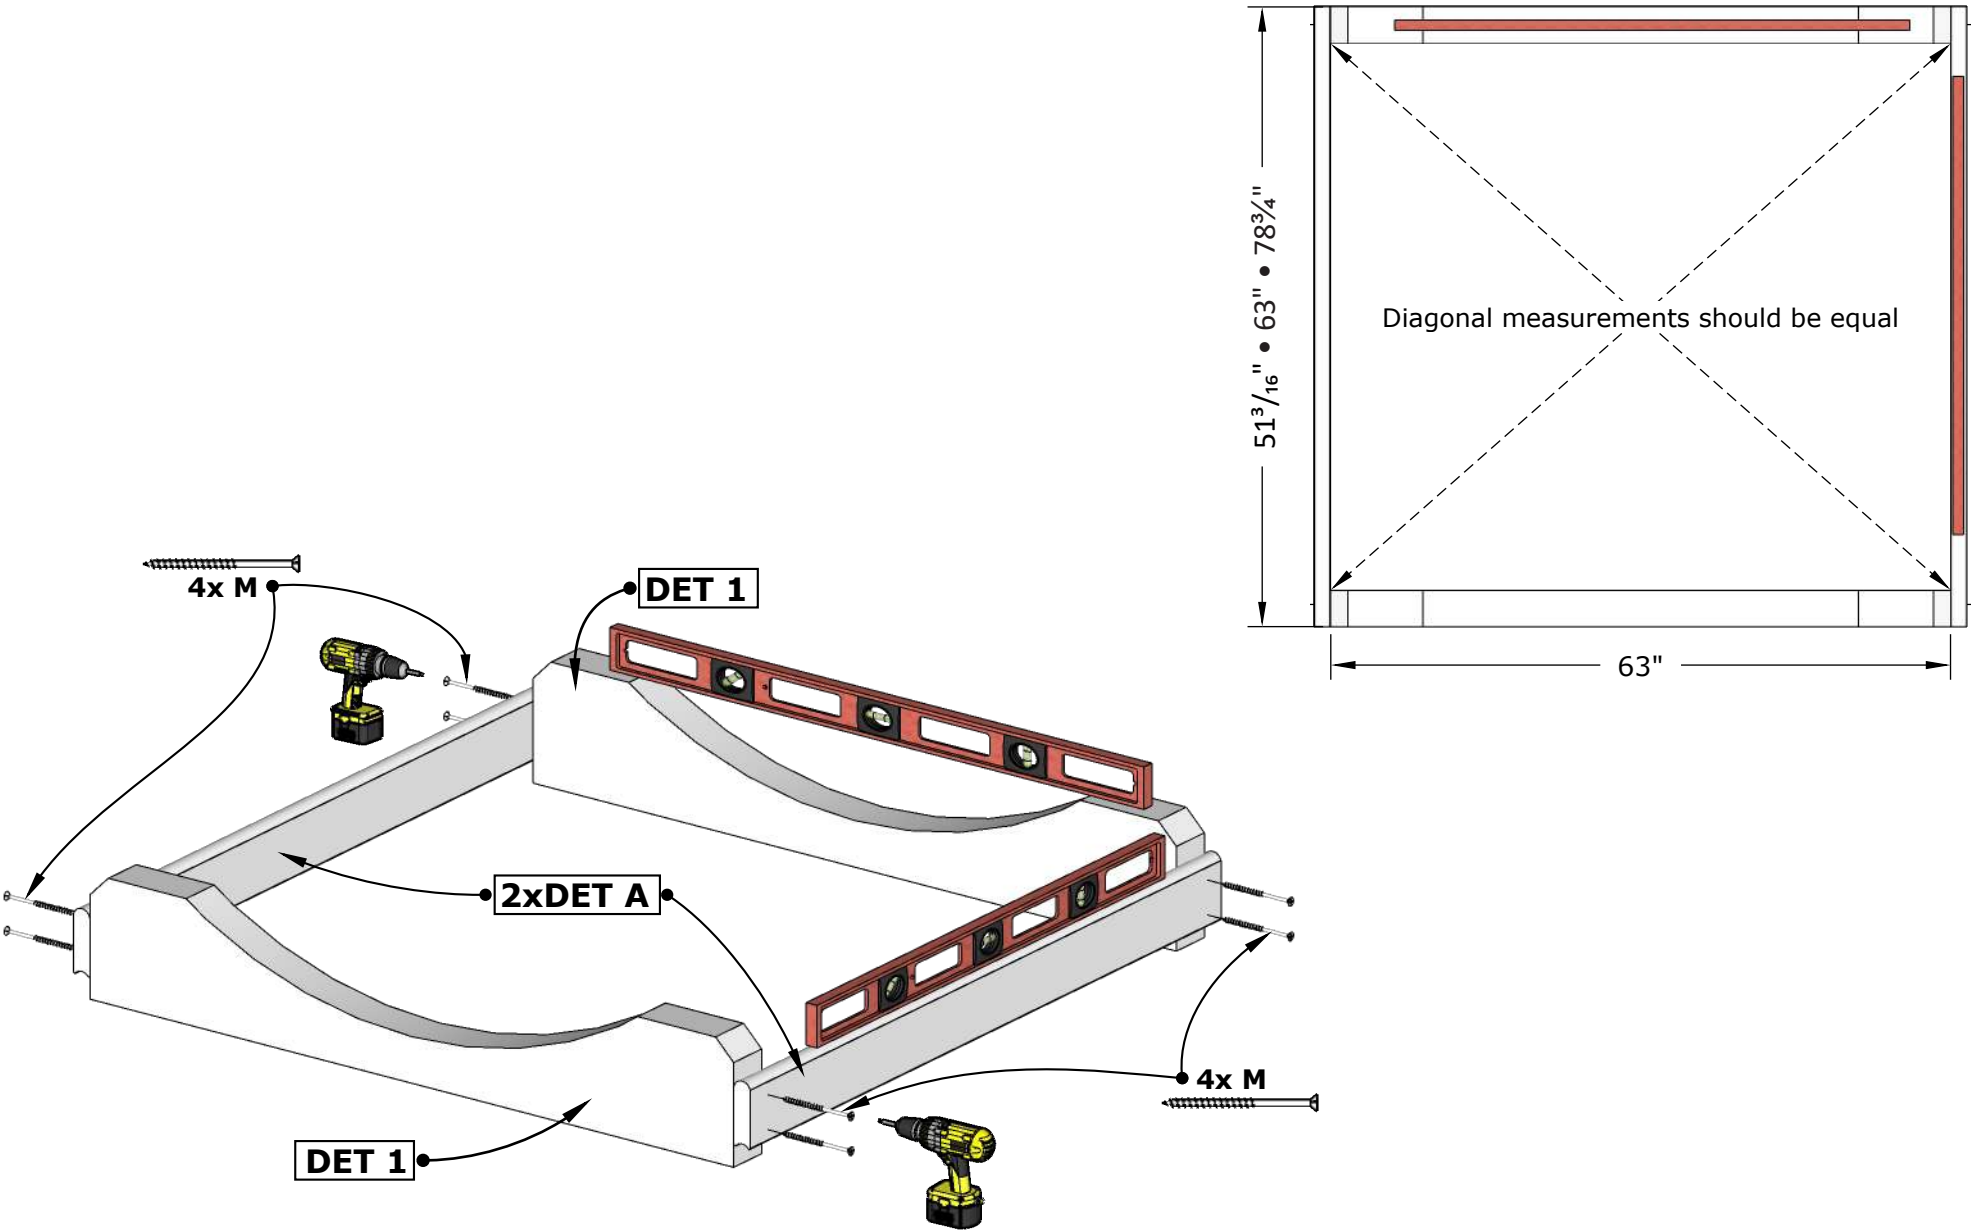

Install front glass-wall same way as instructed in main manual.

IV

Front glass wall installation

DET U
 Fix it diagonally to make wall more rigid during the installation.

Proceed with main manual until benches installation!

Drill holes 1/8" before screws.

Wooden back wall assembly

Pre-drill holes 5/32" before screws.

Install front glass-wall same way as instructed in main manual.

III

VISTA FRONT GLASS Barrel Sauna 71D" x 81H"

1.

VISTA FRONT GLASS Barrel Sauna 71D" x 81H"

VISTA FRONT GLASS Barrel Sauna 71D" x 81H"

I

II

VISTA FRONT GLASS Barrel Sauna 71D" x 81H"

Drill 4 holes $\varnothing 1/2"$
through DET 2
outside

I

3xDET 3
Fix temporarily to
support walls.

6x H

**Check walls installation
manual on extra pages!**

**Sauna wall configuration
depends on Your model!**

Brackets inside

4x H

~1/4"

IMPORTANT! Be sure to leave a
1/4" gap when tightening screws to
leave room for adjustment when
the outer bands (B) are installed.