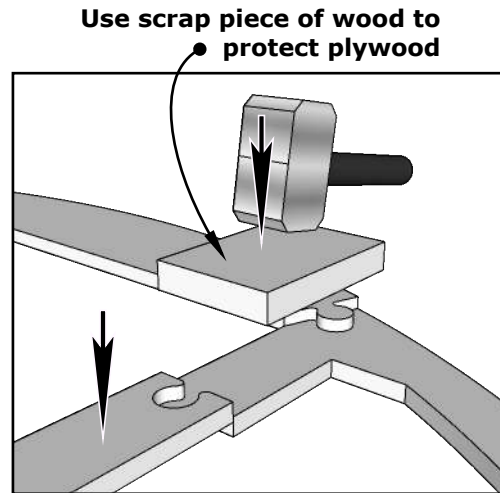

Front glass wall installation

Baseframe 1 1/16"

Front glass wall installation

Front glass wall installation

I Apply waterproof silicone to the groove

II

CAUTION!
Do not hit the glass with the screw.

III