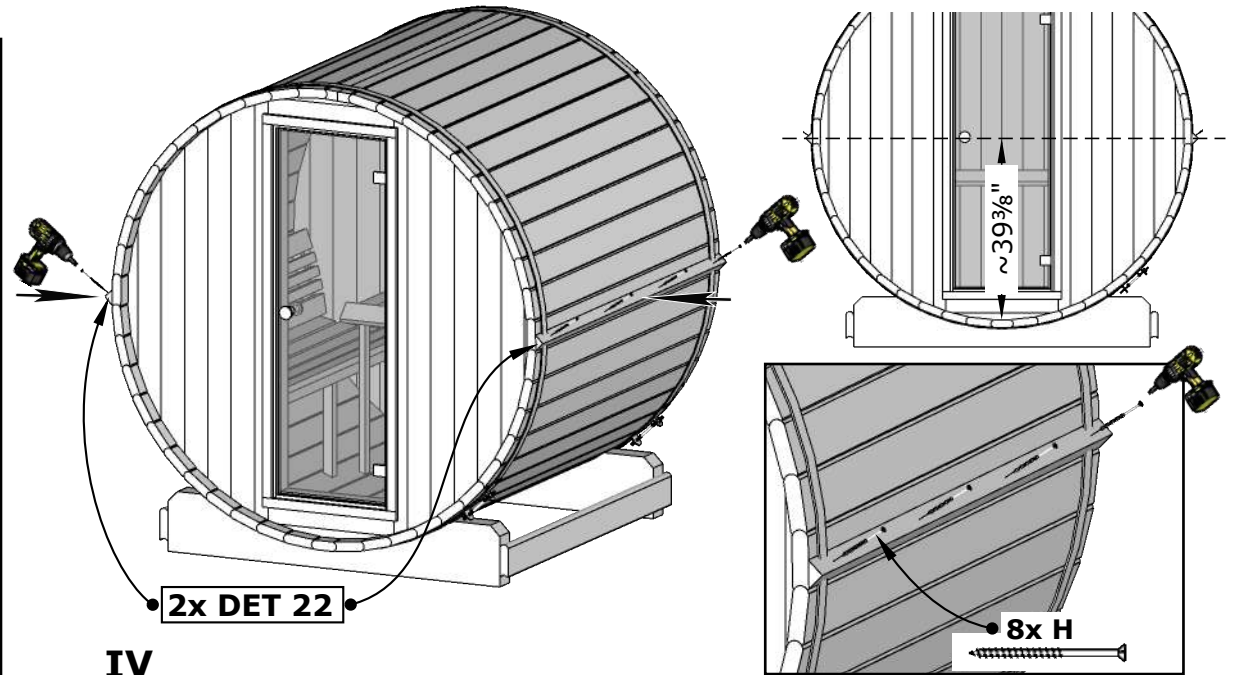

72" and 88" Saunas with front-glass wall have 4 pc. of DET 10a.

NB! If Your sauna equipped with front-glass wall, see front-glass wall installation manual for proper benches installation.

III

VISTA FRONT GLASS Barrel Sauna 71D" x 81H"

III

VISTA FRONT GLASS Barrel Sauna 71D" x 81H"

VISTA FRONT GLASS Barrel Sauna 71D" x 81H"

X= Front wall thickness
 Wooden front wall 1 1/8"
 Glass front wall 1 5/8"

II

Ensure door frame is pressed tightly against the wall and fasten from inside

11. III

IV

VISTA FRONT GLASS Barrel Sauna 71D" x 81H"

See the installation manual inside the shingles package

Check also roof shingles installation manual inside package.

VISTA FRONT GLASS Barrel Sauna 71D" x 81H"