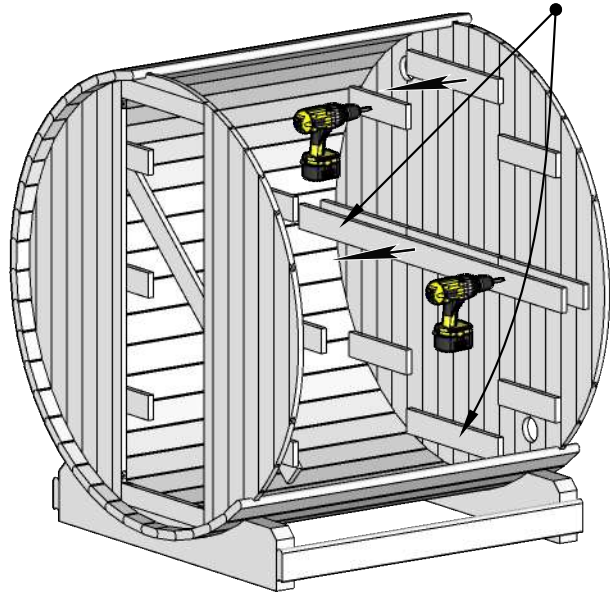

3xDET 3
Fix temporarily to
support walls.

6x H

**Check walls installation
manual on extra pages!**

**Sauna wall configuration
depends on Your model!**

Brackets inside

4x H

~1/4"

IMPORTANT! Be sure to leave a
1/4" gap when tightening screws to
leave room for adjustment when
the outer bands (B) are installed.

II

VISTA FRONT GLASS Barrel Sauna 71D" x 81H"

5.

II

III

VISTA FRONT GLASS Barrel Sauna 71D" x 81H"

I

Join two boards together (as shown in diagram II) that will bridge the width of the "A" gap. It is recommended that the combined boards are approximately 1/4" wider than the gap.

If needed, trim the flat edge of the board to create the desired width.

II

III

VISTA FRONT GLASS Barrel Sauna 71D" x 81H"

E7G Barrel Sauna 71D" x 81H"

Remove all temporary braces

1x DET G

Upper vent

72" and 88" Saunas with front-glass wall have 4 pc. of DET 10a.

NB! If Your sauna equipped with front-glass wall, see front-glass wall installation manual for proper benches installation.

III

VISTA FRONT GLASS Barrel Sauna 71D" x 81H"