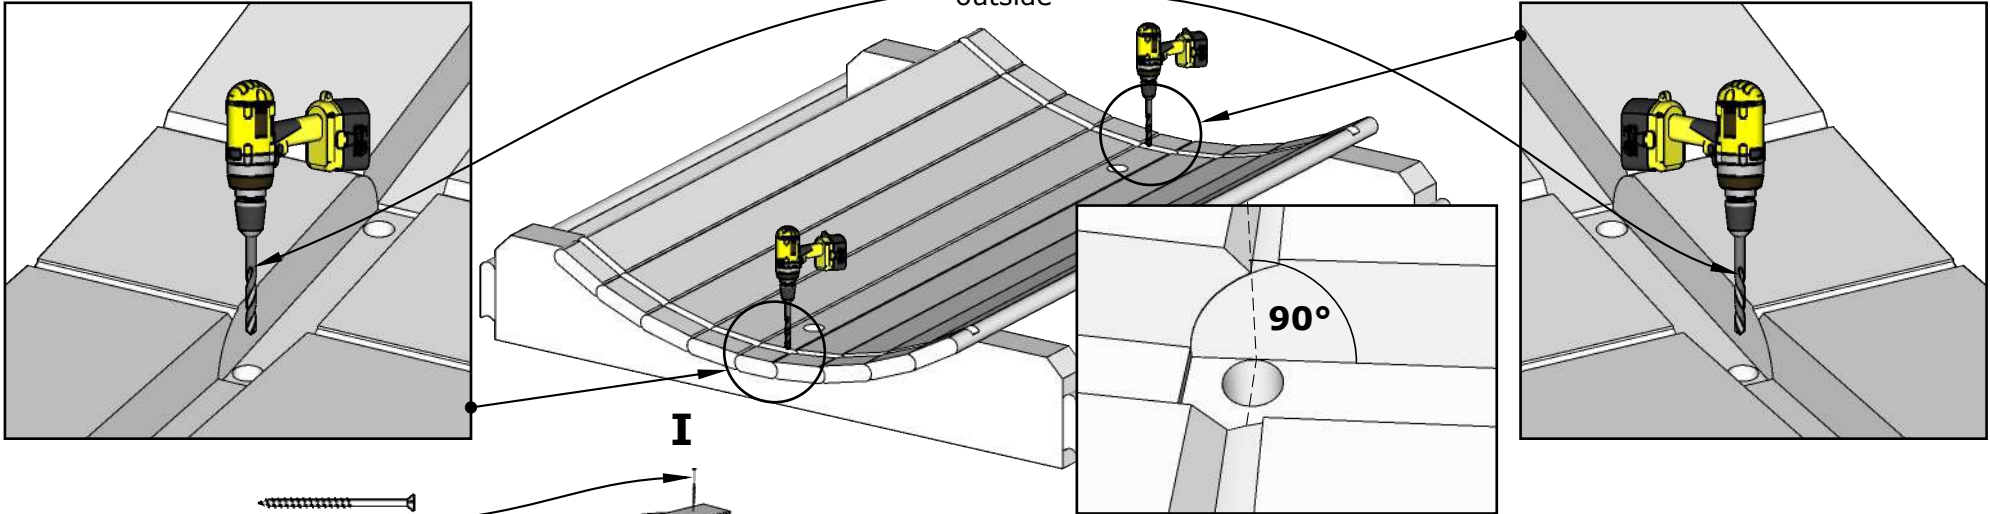

VISTA FRONT GLASS Barrel Sauna 71D" x 81H"

Drill 4 holes $\varnothing 1/2"$
through DET 2
outside

I