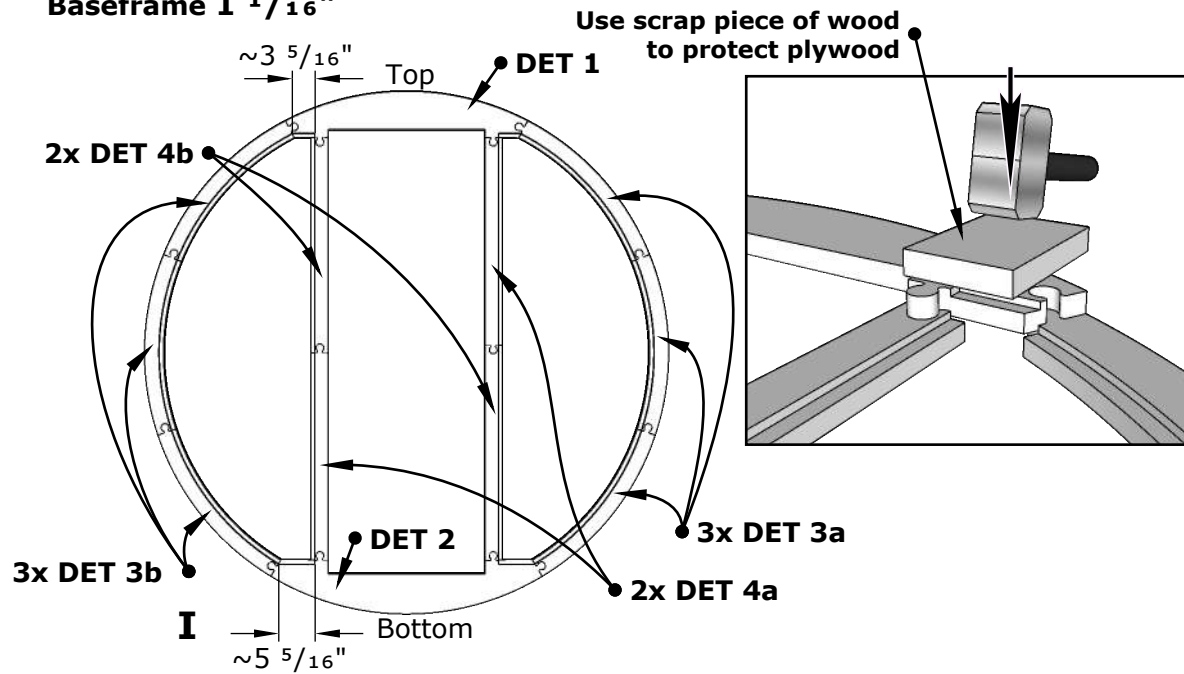

Front glass wall installation

Baseframe 1 1/16"

Front glass wall installation

Front glass wall installation

I Apply waterproof silicone to the groove

II

CAUTION!
Do not hit the glass with the screw.

III