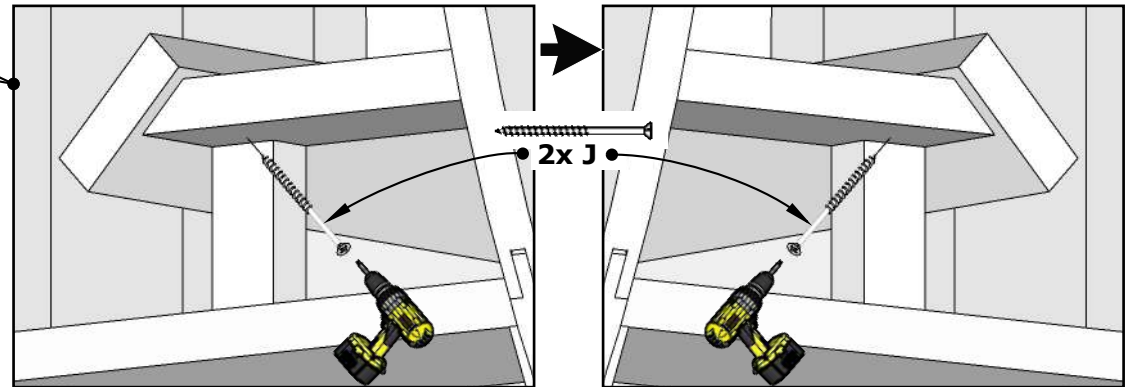

VISTA FRONT GLASS Barrel Sauna 71D" x 81H"