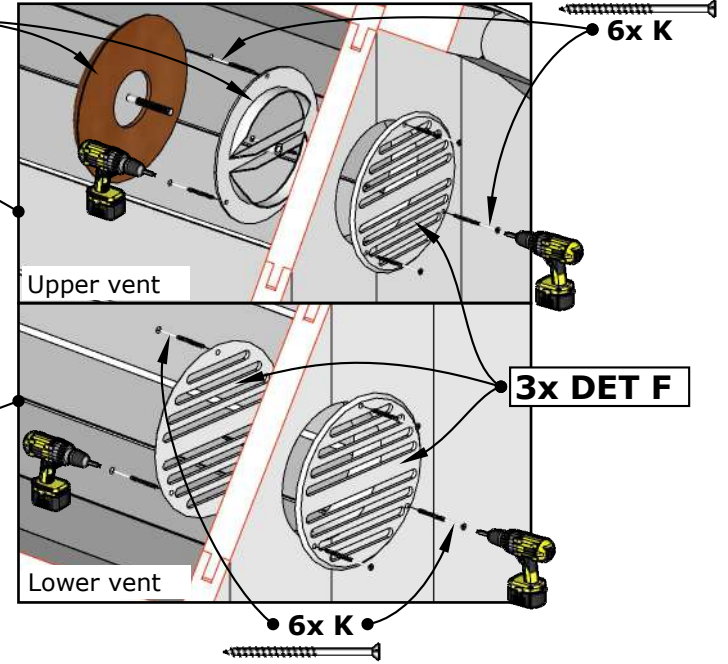

3xDET 3
Fix temporarily to
support walls.

6x H

**Check walls installation
manual on extra pages!**

**Sauna wall configuration
depends on Your model!**

Brackets inside

4x H

~1/4"

IMPORTANT! Be sure to leave a
1/4" gap when tightening screws to
leave room for adjustment when
the outer bands (B) are installed.

II

VISTA FRONT GLASS Barrel Sauna 71D" x 81H"

5.

II

III

VISTA FRONT GLASS Barrel Sauna 71D" x 81H"

I

Join two boards together (as shown in diagram II) that will bridge the width of the "A" gap. It is recommended that the combined boards are approximately 1/4" wider than the gap.

If needed, trim the flat edge of the board to create the desired width.

II

III

VISTA FRONT GLASS Barrel Sauna 71D" x 81H"

E7G Barrel Sauna 71D" x 81H"

Remove all temporary braces

1x DET G

Upper vent

Lower vent

3x DET F

6x K

I

2x DET 10a

2x H

2x DET 10

Pre-drill holes Ø5/32" before screws.