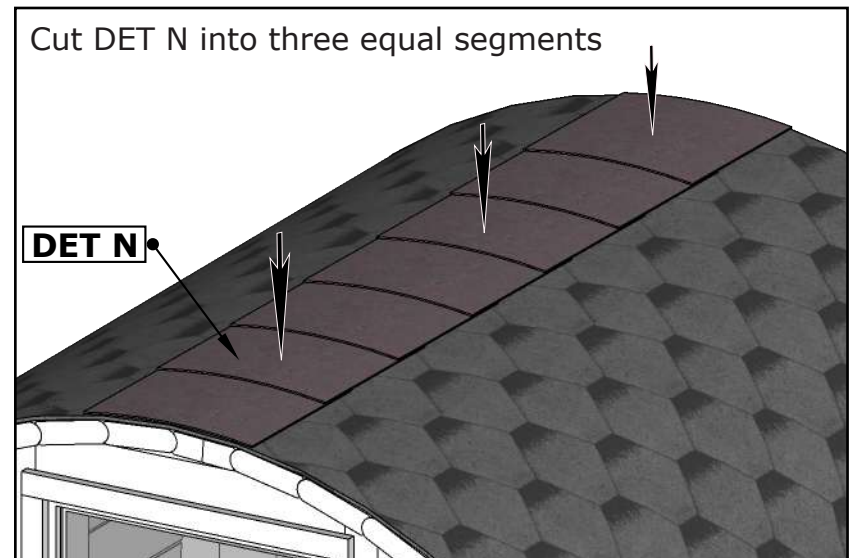

III

VISTA FRONT GLASS Barrel Sauna 71D" x 81H"

VISTA FRONT GLASS Barrel Sauna 71D" x 81H"

X= Front wall thickness
 Wooden front wall 1 1/8"
 Glass front wall 1 5/8"

II

Ensure door frame is pressed tightly against the wall and fasten from inside

11. III

IV

VISTA FRONT GLASS Barrel Sauna 71D" x 81H"

See the installation manual inside the shingles package

Check also roof shingles installation manual inside package.

VISTA FRONT GLASS Barrel Sauna 71D" x 81H"