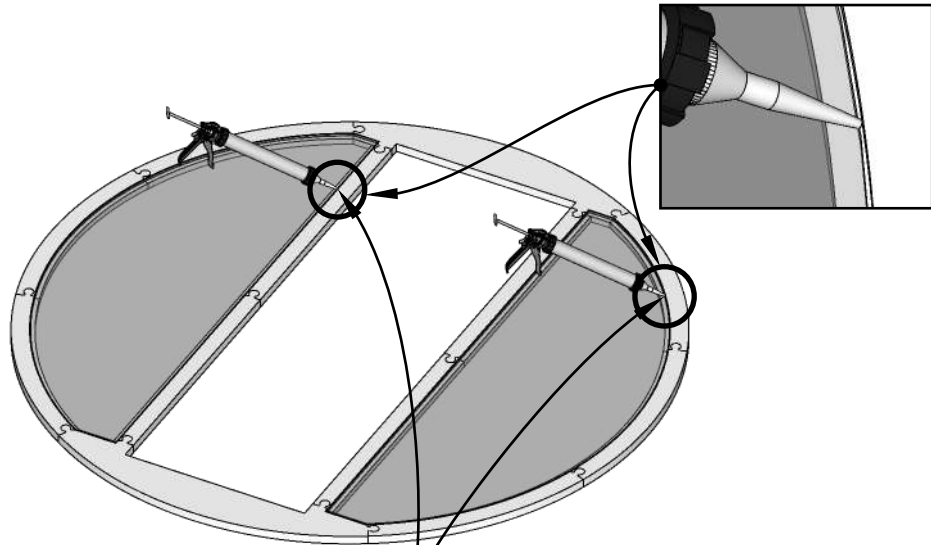

Front glass wall installation

Baseframe 1 1/16"

Front glass wall installation

Front glass wall installation

I Apply waterproof silicone to the groove

II

CAUTION!
Do not hit the glass with the screw.

III

Install front glass-wall same way as instructed in main manual.

IV

Front glass wall installation

DET U
 Fix it diagonally to make wall more rigid during the installation.

Proceed with main manual until benches installation!