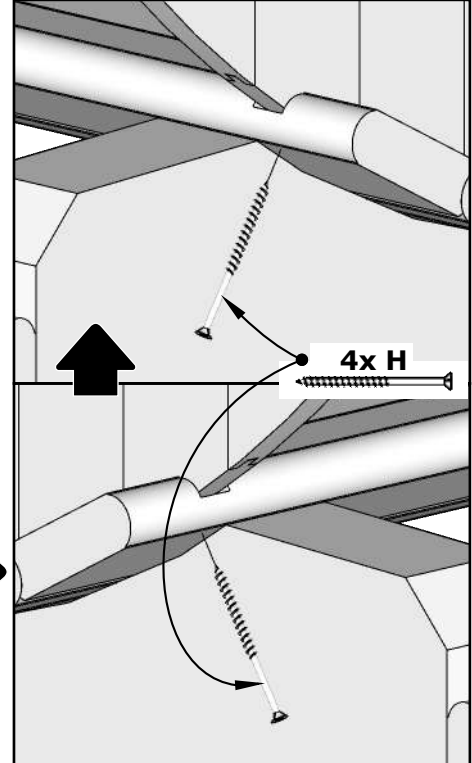

1.

VISTA FRONT GLASS Barrel Sauna 71D" x 81H"

VISTA FRONT GLASS Barrel Sauna 71D" x 81H"

I

II

VISTA FRONT GLASS Barrel Sauna 71D" x 81H"

Drill 4 holes $\varnothing 1/2"$
through DET 2
outside

I

3xDET 3
Fix temporarily to
support walls.

6x H

**Check walls installation
manual on extra pages!**

**Sauna wall configuration
depends on Your model!**

Brackets inside

4x H

~1/4"

IMPORTANT! Be sure to leave a
1/4" gap when tightening screws to
leave room for adjustment when
the outer bands (B) are installed.