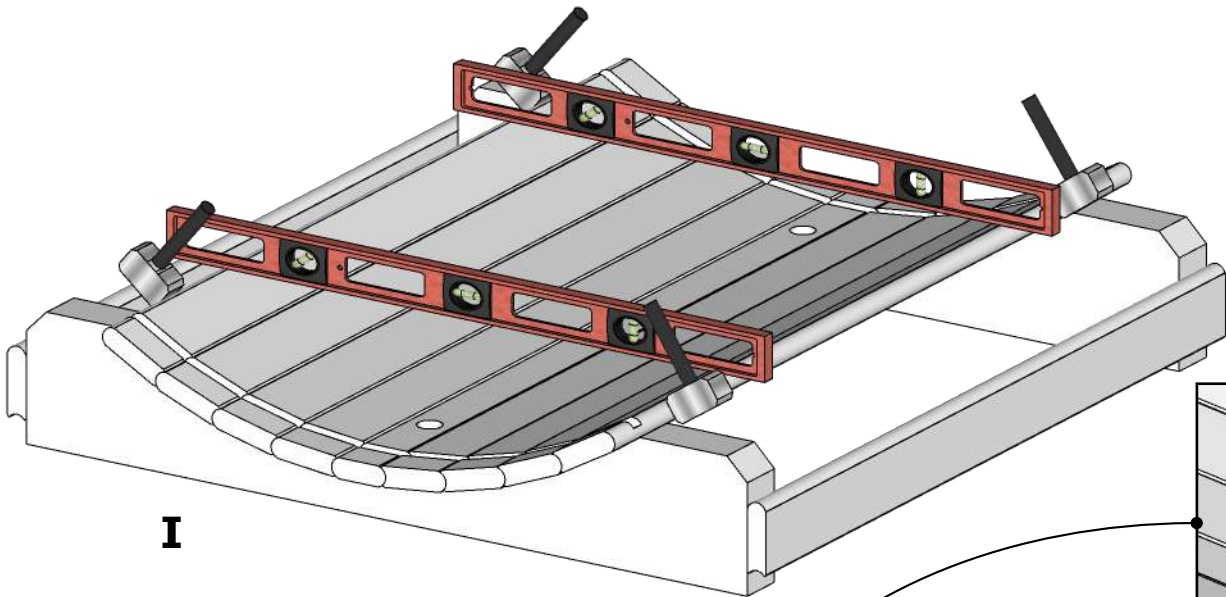

Install front glass-wall same way as instructed in main manual.

IV

Front glass wall installation

DET U
 Fix it diagonally to make wall more rigid during the installation.

Proceed with main manual until benches installation!

Drill holes 1/8" before screws.

Wooden back wall assembly

Pre-drill holes 5/32" before screws.

Install front glass-wall same way as instructed in main manual.

III

VISTA FRONT GLASS Barrel Sauna 71D" x 81H"

1.

VISTA FRONT GLASS Barrel Sauna 71D" x 81H"

VISTA FRONT GLASS Barrel Sauna 71D" x 81H"

I

II

VISTA FRONT GLASS Barrel Sauna 71D" x 81H"

Drill 4 holes $\varnothing 1/2"$
through DET 2
outside

I

3xDET 3
Fix temporarily to
support walls.

6x H

**Check walls installation
manual on extra pages!**

**Sauna wall configuration
depends on Your model!**

Brackets inside

4x H

~1/4"

IMPORTANT! Be sure to leave a
1/4" gap when tightening screws to
leave room for adjustment when
the outer bands (B) are installed.