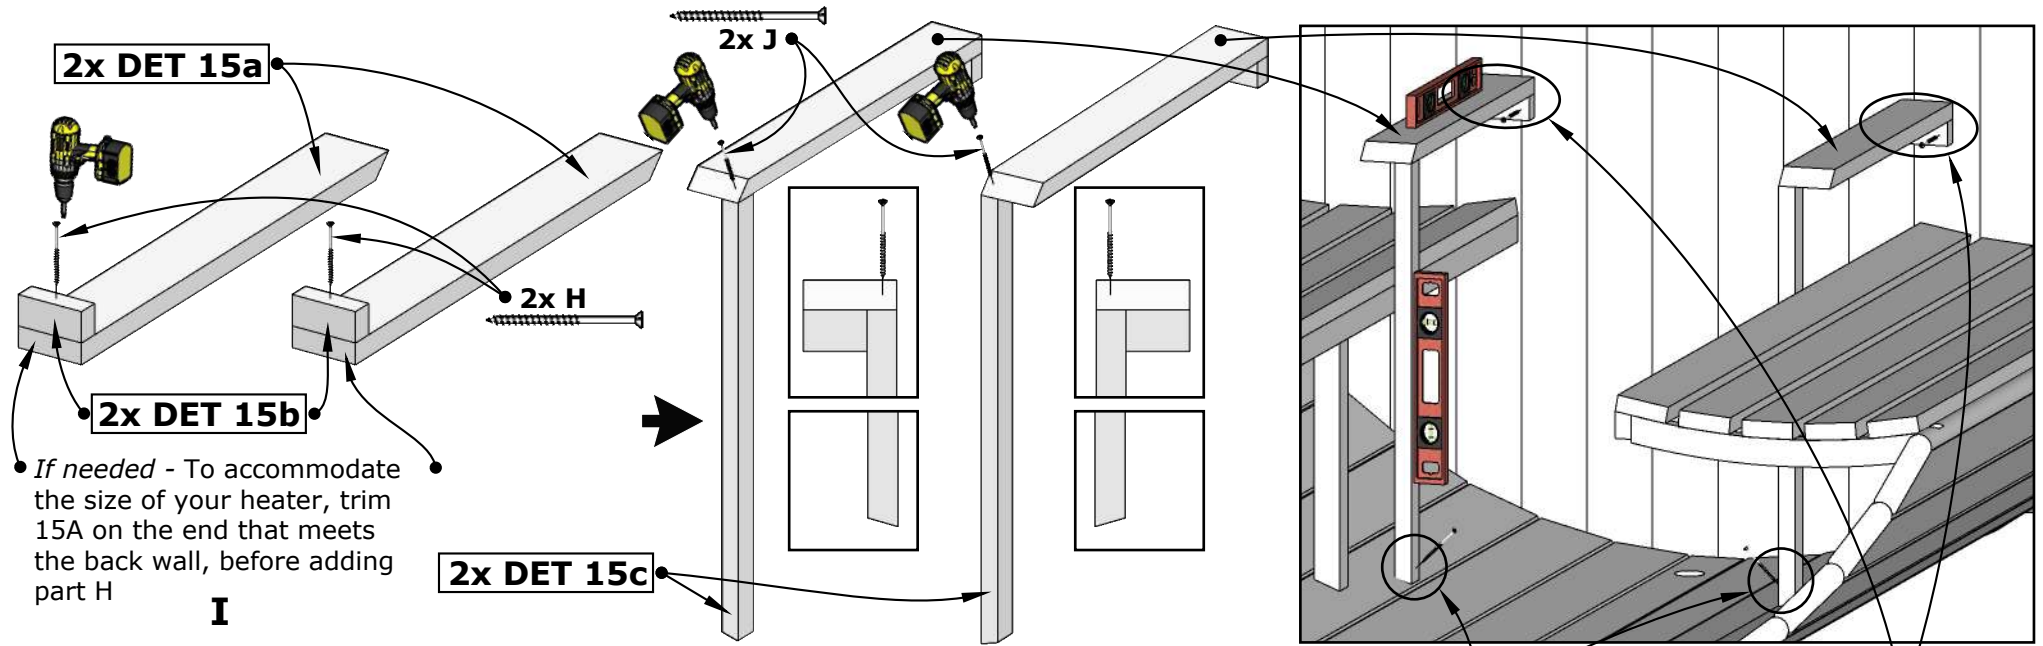

VISTA FRONT GLASS Barrel Sauna 71D" x 81H"