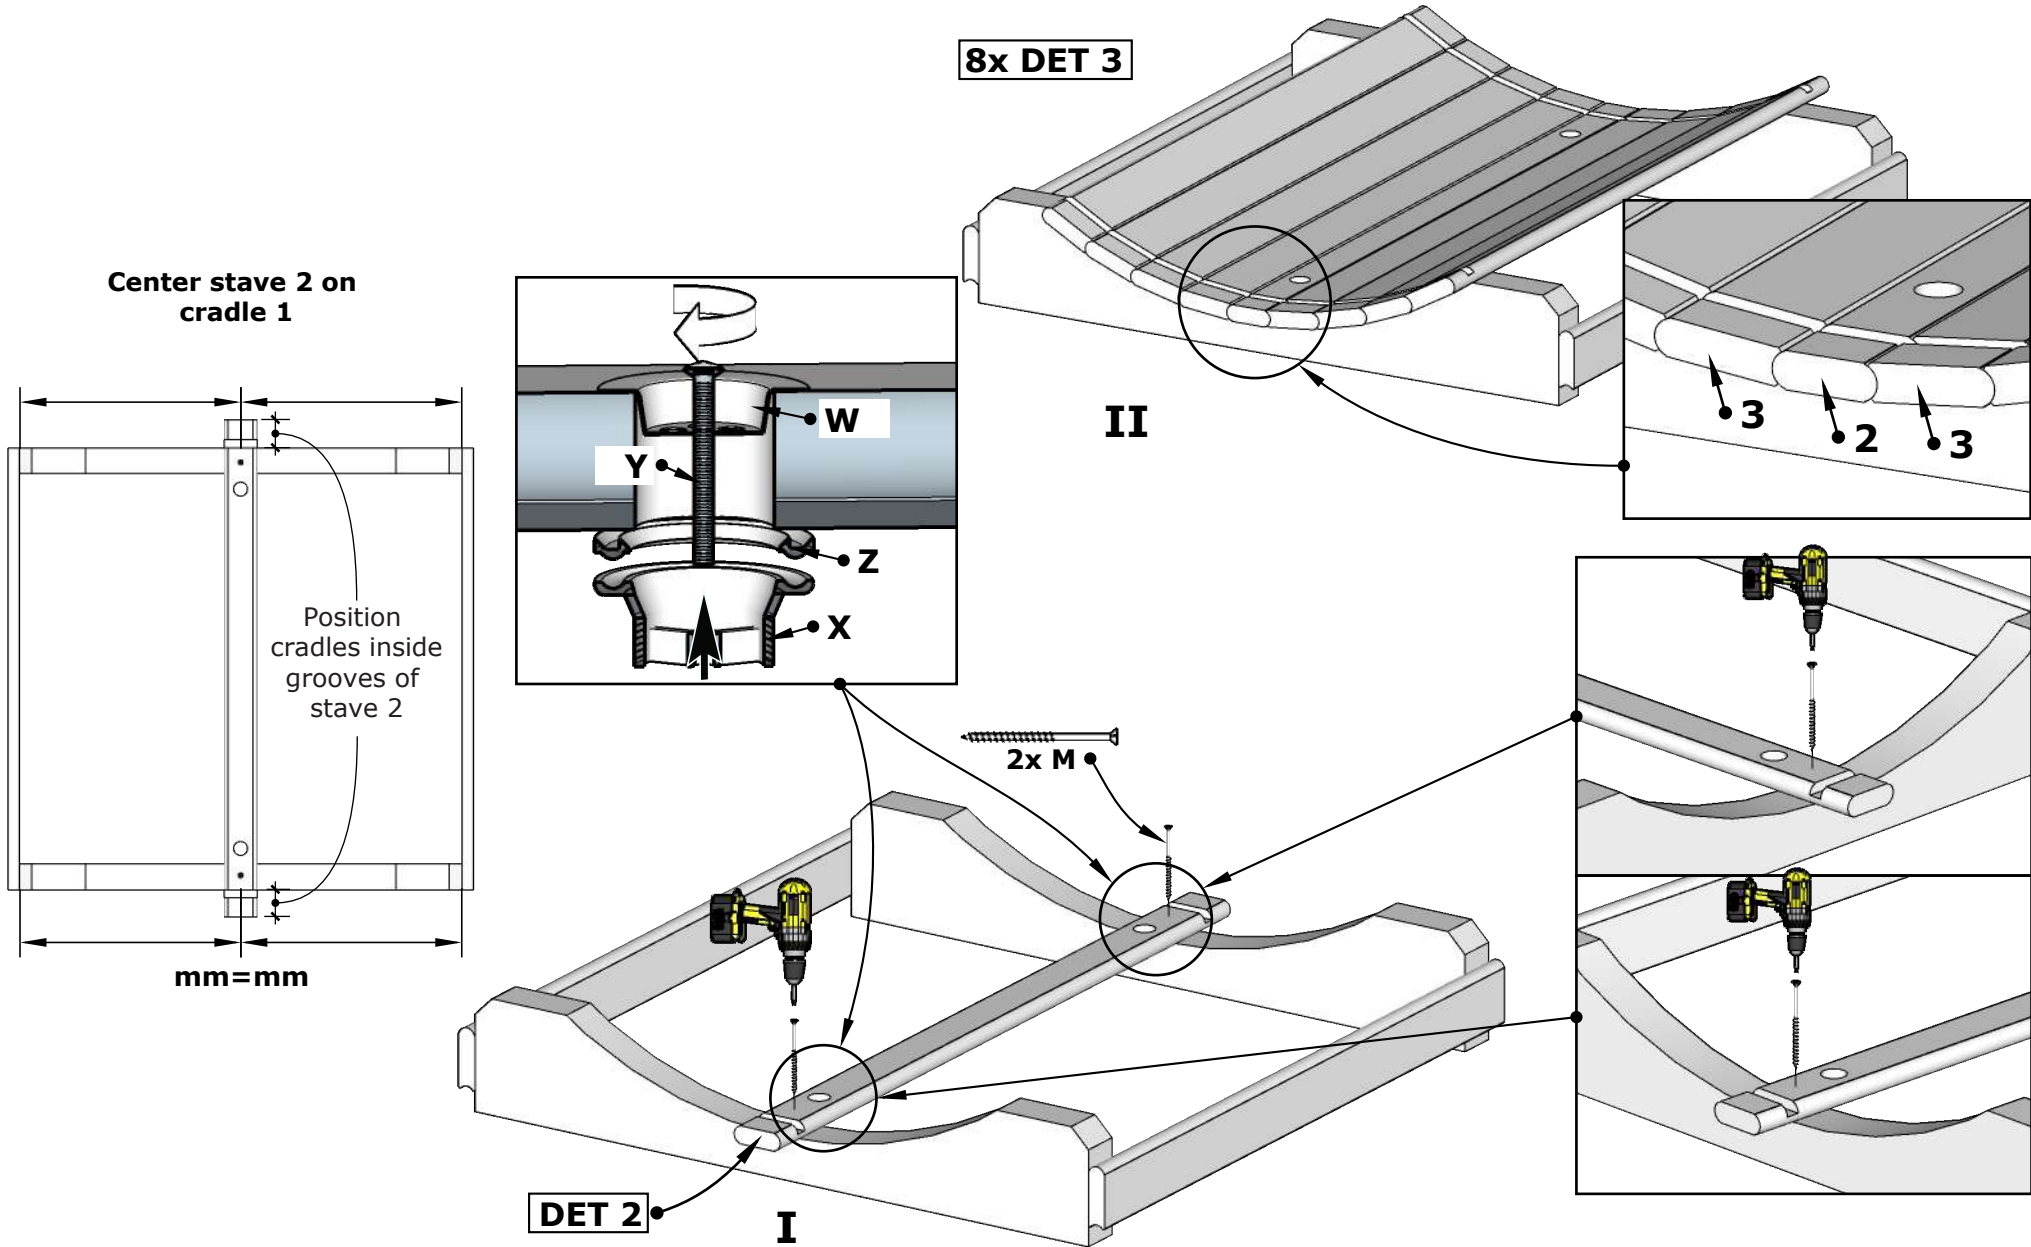

Install front glass-wall same way as instructed in main manual.

IV

Front glass wall installation

DET U
 Fix it diagonally to make wall more rigid during the installation.

Proceed with main manual until benches installation!

Drill holes 1/8" before screws.

Wooden back wall assembly

Pre-drill holes 5/32" before screws.

Install front glass-wall same way as instructed in main manual.

III

VISTA FRONT GLASS Barrel Sauna 71D" x 81H"

1.

VISTA FRONT GLASS Barrel Sauna 71D" x 81H"

VISTA FRONT GLASS Barrel Sauna 71D" x 81H"

I

II

VISTA FRONT GLASS Barrel Sauna 71D" x 81H"

Drill 4 holes $\varnothing 1/2"$
through DET 2
outside

I

3xDET 3
Fix temporarily to
support walls.

6x H

**Check walls installation
manual on extra pages!**

**Sauna wall configuration
depends on Your model!**

Brackets inside

4x H

~1/4"

IMPORTANT! Be sure to leave a
1/4" gap when tightening screws to
leave room for adjustment when
the outer bands (B) are installed.