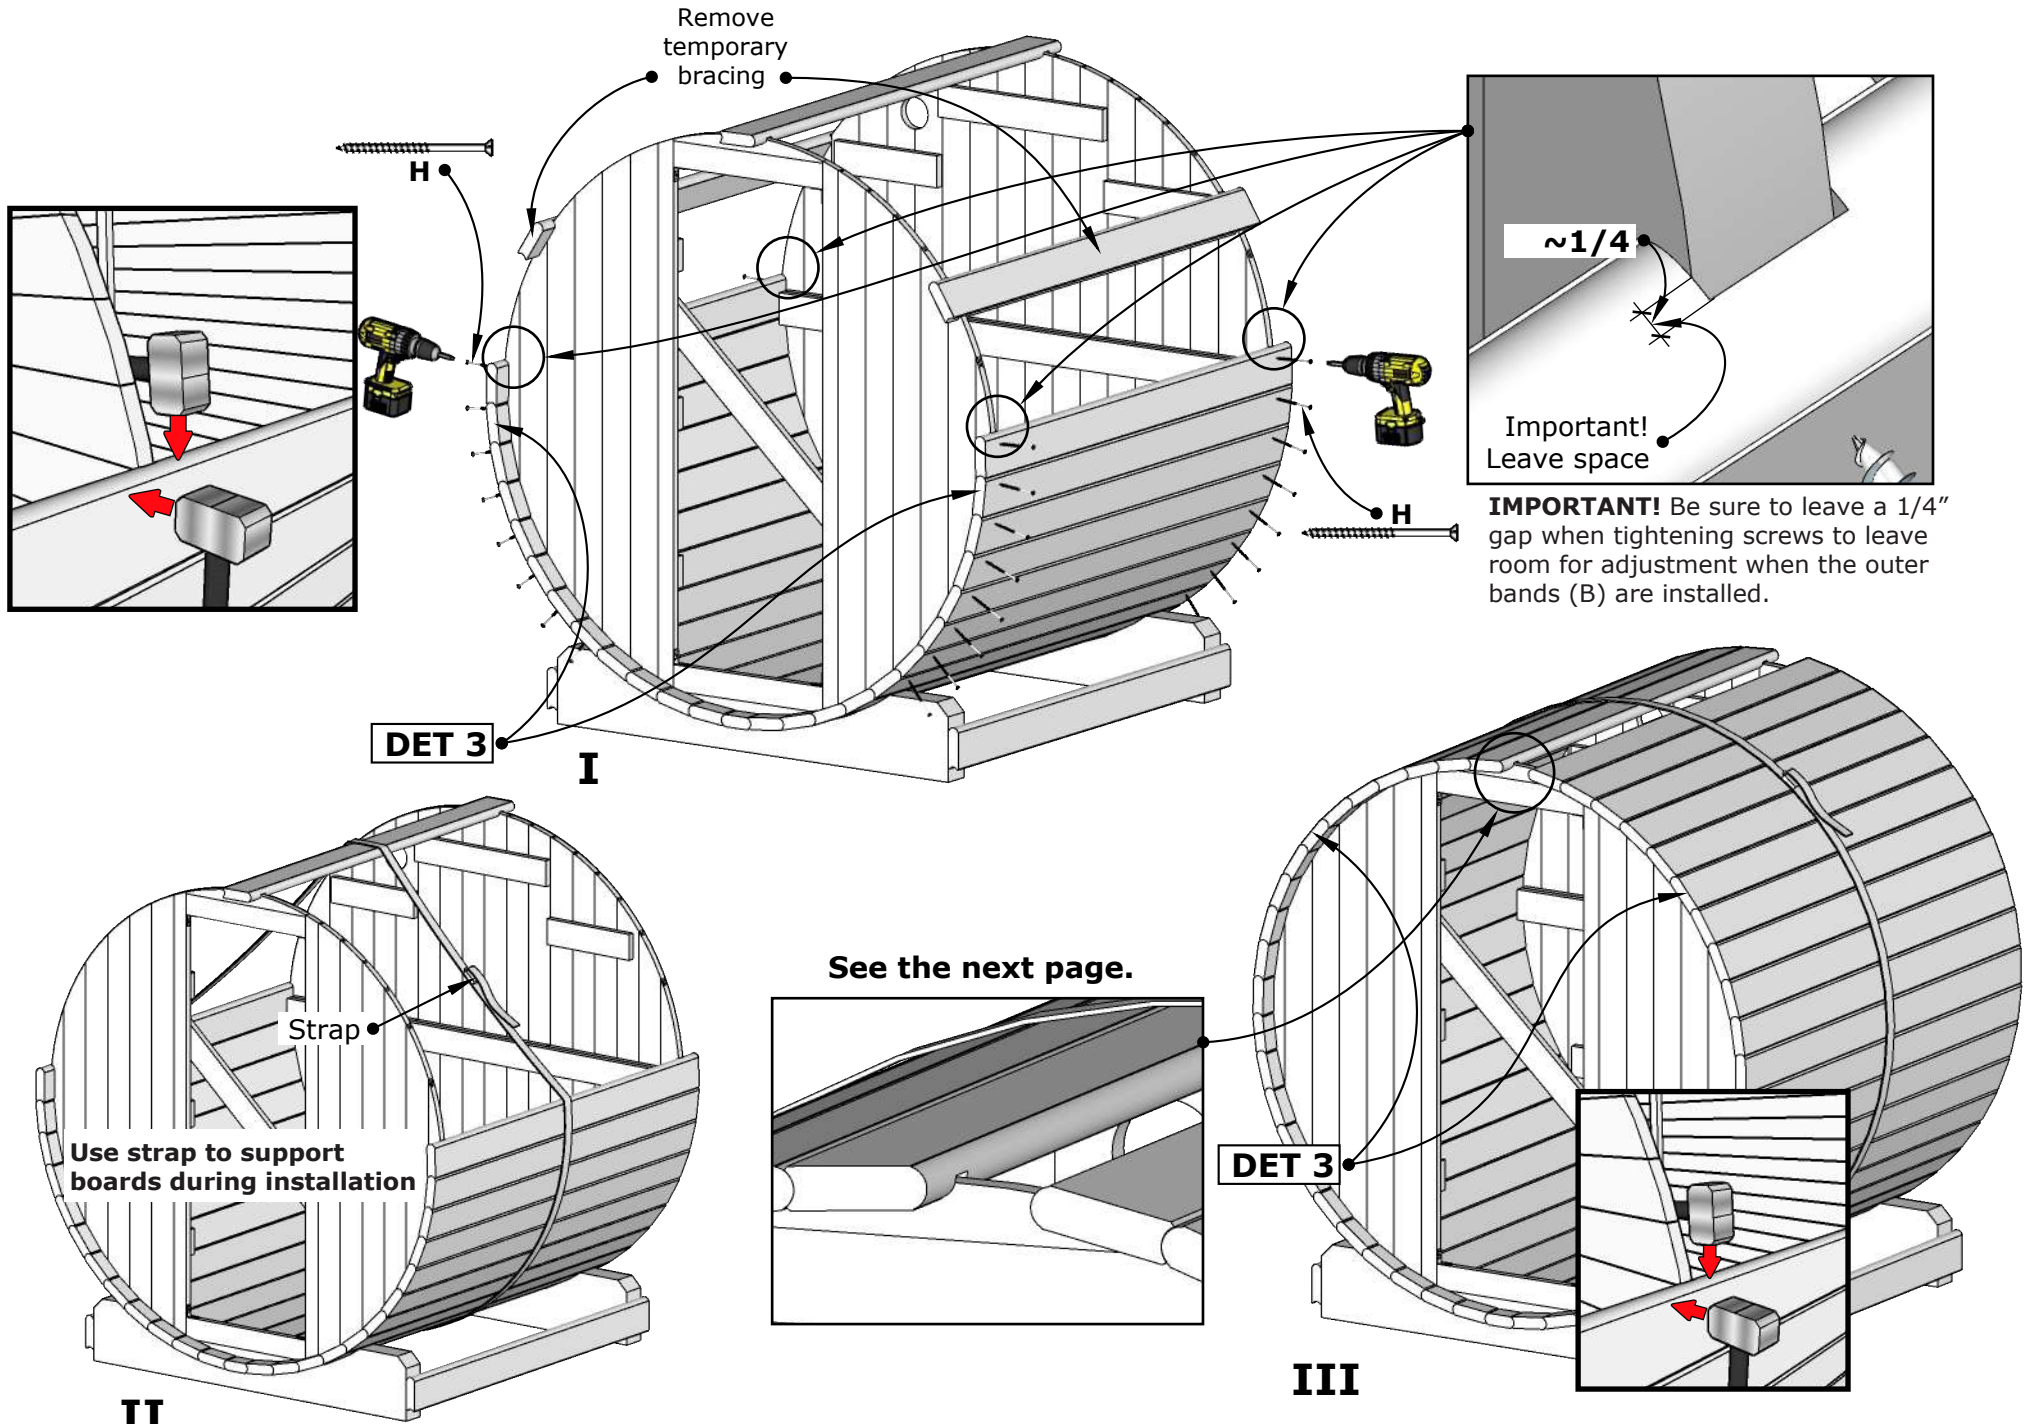

1.

VISTA FRONT GLASS Barrel Sauna 71D" x 81H"

VISTA FRONT GLASS Barrel Sauna 71D" x 81H"

I

II

VISTA FRONT GLASS Barrel Sauna 71D" x 81H"

Drill 4 holes $\varnothing 1/2"$
through DET 2
outside

I

3xDET 3
Fix temporarily to
support walls.

6x H

**Check walls installation
manual on extra pages!**

**Sauna wall configuration
depends on Your model!**

Brackets inside

4x H

~1/4"

IMPORTANT! Be sure to leave a
1/4" gap when tightening screws to
leave room for adjustment when
the outer bands (B) are installed.

II

VISTA FRONT GLASS Barrel Sauna 71D" x 81H"

5.

II

III

VISTA FRONT GLASS Barrel Sauna 71D" x 81H"

I

Join two boards together (as shown in diagram II) that will bridge the width of the "A" gap. It is recommended that the combined boards are approximately 1/4" wider than the gap.

If needed, trim the flat edge of the board to create the desired width.

II

III

VISTA FRONT GLASS Barrel Sauna 71D" x 81H"

E7G Barrel Sauna 71D" x 81H"

Remove all temporary braces

1x DET G

Upper vent