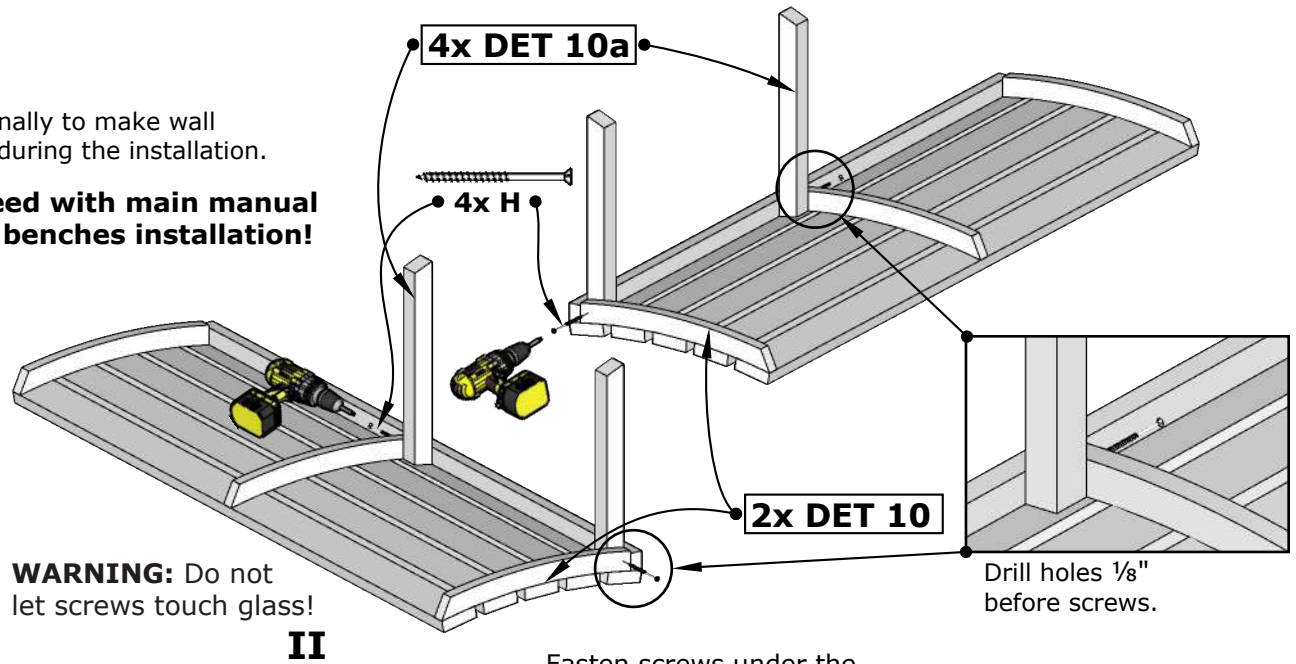

Front glass wall installation

Baseframe 1 1/16"

Front glass wall installation

Front glass wall installation

I Apply waterproof silicone to the groove

II

CAUTION!
Do not hit the glass with the screw.

III

Install front glass-wall same way as instructed in main manual.

IV

Front glass wall installation

DET U
 Fix it diagonally to make wall more rigid during the installation.

Proceed with main manual until benches installation!