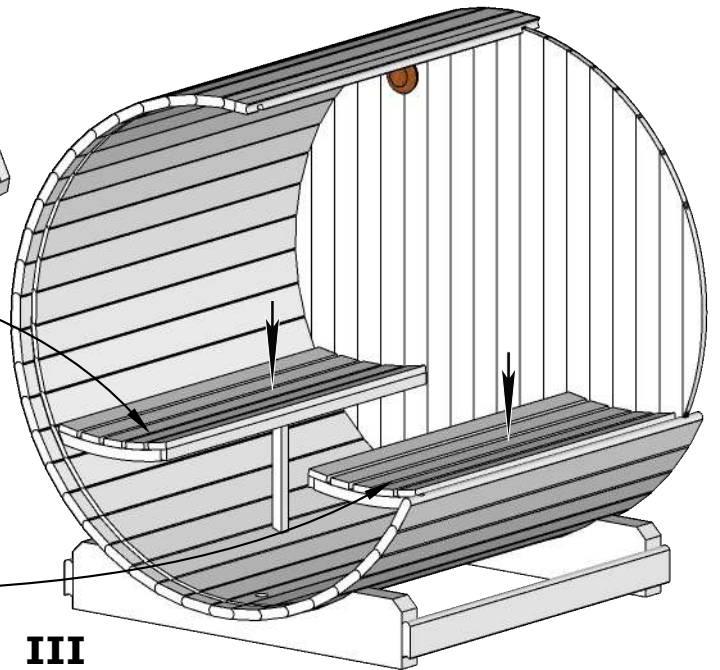

II

VISTA FRONT GLASS Barrel Sauna 71D" x 81H"

5.

II

III

VISTA FRONT GLASS Barrel Sauna 71D" x 81H"

I

Join two boards together (as shown in diagram II) that will bridge the width of the "A" gap. It is recommended that the combined boards are approximately 1/4" wider than the gap.

If needed, trim the flat edge of the board to create the desired width.

II

III

VISTA FRONT GLASS Barrel Sauna 71D" x 81H"

E7G Barrel Sauna 71D" x 81H"

Remove all temporary braces

1x DET G

Upper vent

72" and 88" Saunas with front-glass wall have 4 pc. of DET 10a.

NB! If Your sauna equipped with front-glass wall, see front-glass wall installation manual for proper benches installation.

III

VISTA FRONT GLASS Barrel Sauna 71D" x 81H"

III

VISTA FRONT GLASS Barrel Sauna 71D" x 81H"

VISTA FRONT GLASS Barrel Sauna 71D" x 81H"

X= Front wall thickness
 Wooden front wall 1 1/8"
 Glass front wall 1 5/8"

II

Ensure door frame is pressed tightly against the wall and fasten from inside