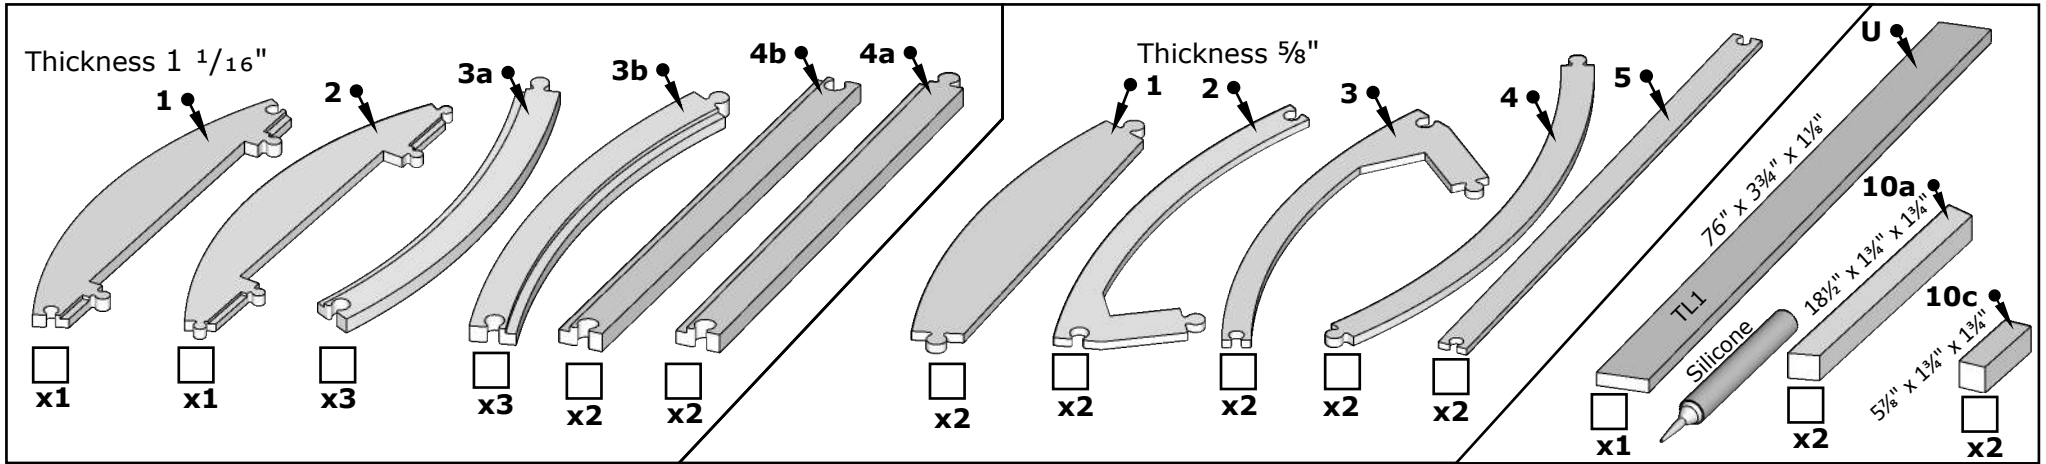

Front glass wall installation