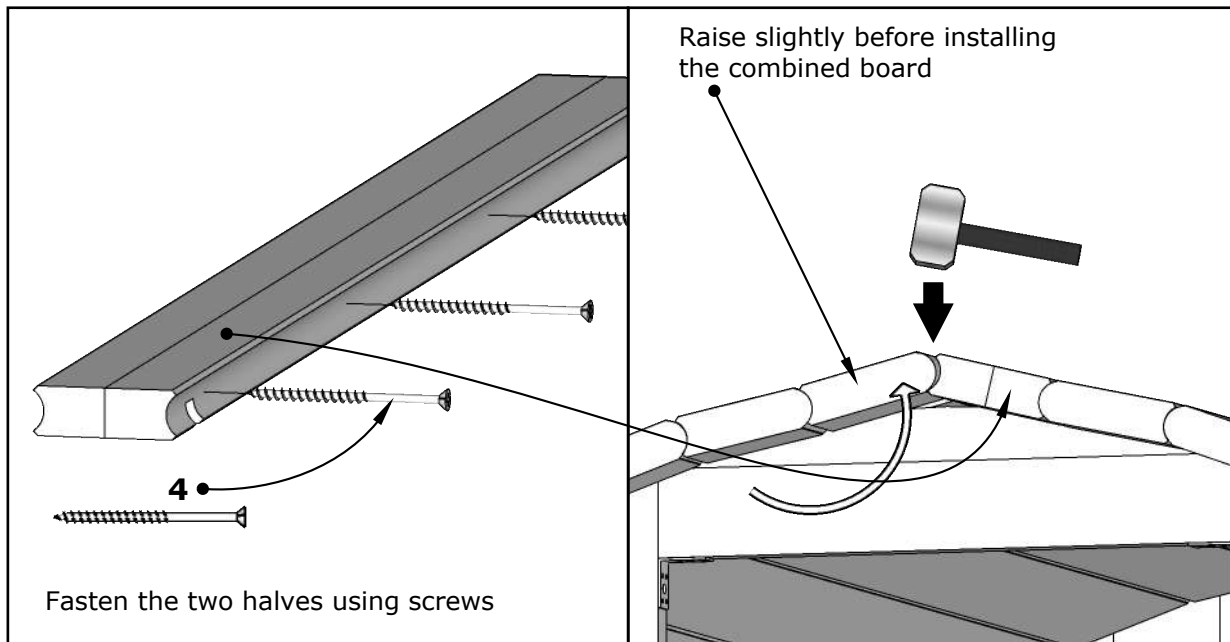

3xDET 3
Fix temporarily to
support walls.

6x H

**Check walls installation
manual on extra pages!**

**Sauna wall configuration
depends on Your model!**

Brackets inside

4x H

~1/4"

IMPORTANT! Be sure to leave a
1/4" gap when tightening screws to
leave room for adjustment when
the outer bands (B) are installed.

II

VISTA FRONT GLASS Barrel Sauna 71D" x 81H"

5.

II

III

VISTA FRONT GLASS Barrel Sauna 71D" x 81H"

I

Join two boards together (as shown in diagram II) that will bridge the width of the "A" gap. It is recommended that the combined boards are approximately 1/4" wider than the gap.

If needed, trim the flat edge of the board to create the desired width.

II

III

VISTA FRONT GLASS Barrel Sauna 71D" x 81H"

E7G Barrel Sauna 71D" x 81H"

Remove all temporary braces

1x DET G

Upper vent