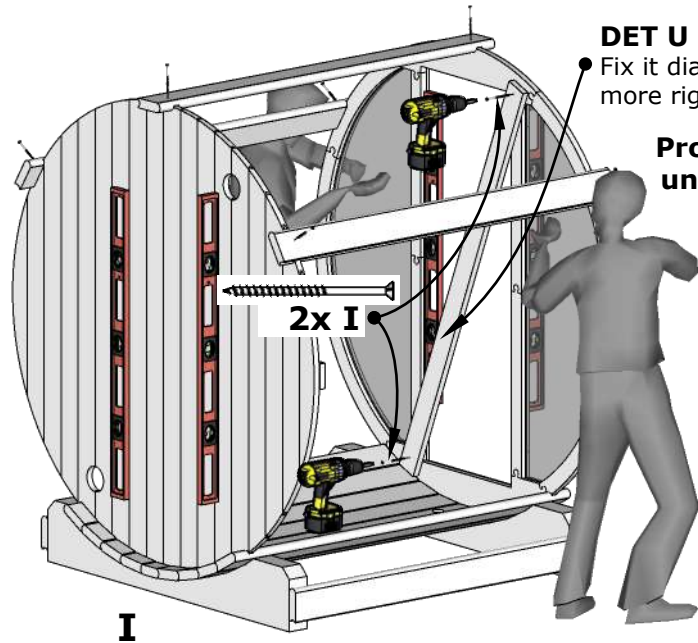

Front glass wall installation

Baseframe 1 1/16"

Front glass wall installation

Front glass wall installation

I Apply waterproof silicone to the groove

II

CAUTION!
Do not hit the glass with the screw.

III

Install front glass-wall same way as instructed in main manual.

IV

Front glass wall installation

DET U
 Fix it diagonally to make wall more rigid during the installation.

Proceed with main manual until benches installation!