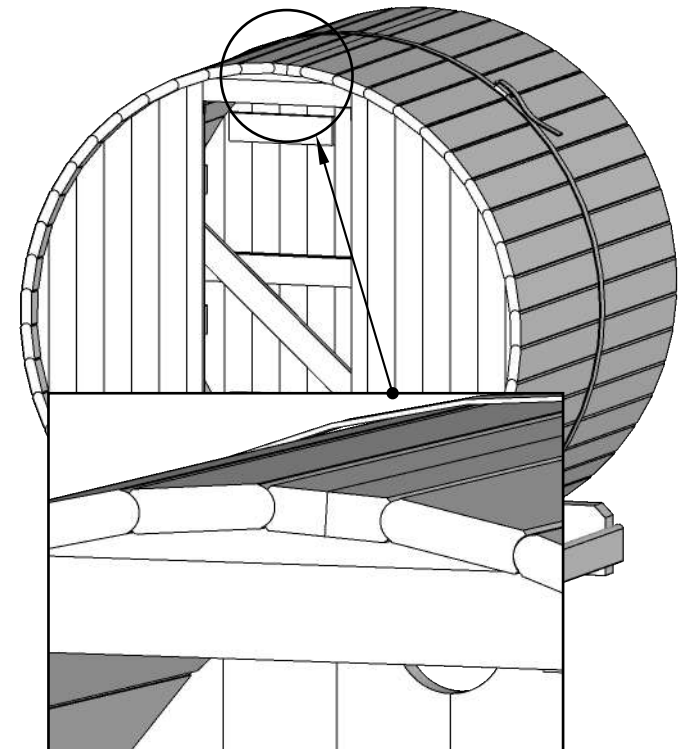

3xDET 3
Fix temporarily to
support walls.

6x H

**Check walls installation
manual on extra pages!**

**Sauna wall configuration
depends on Your model!**

Brackets inside

4x H

~1/4"

IMPORTANT! Be sure to leave a
1/4" gap when tightening screws to
leave room for adjustment when
the outer bands (B) are installed.

II

VISTA FRONT GLASS Barrel Sauna 71D" x 81H"

5.

II

III

VISTA FRONT GLASS Barrel Sauna 71D" x 81H"

I

Join two boards together (as shown in diagram II) that will bridge the width of the "A" gap. It is recommended that the combined boards are approximately 1/4" wider than the gap.

If needed, trim the flat edge of the board to create the desired width.

II

III

VISTA FRONT GLASS Barrel Sauna 71D" x 81H"

E7G Barrel Sauna 71D" x 81H"

Remove all temporary braces

1x DET G

Upper vent