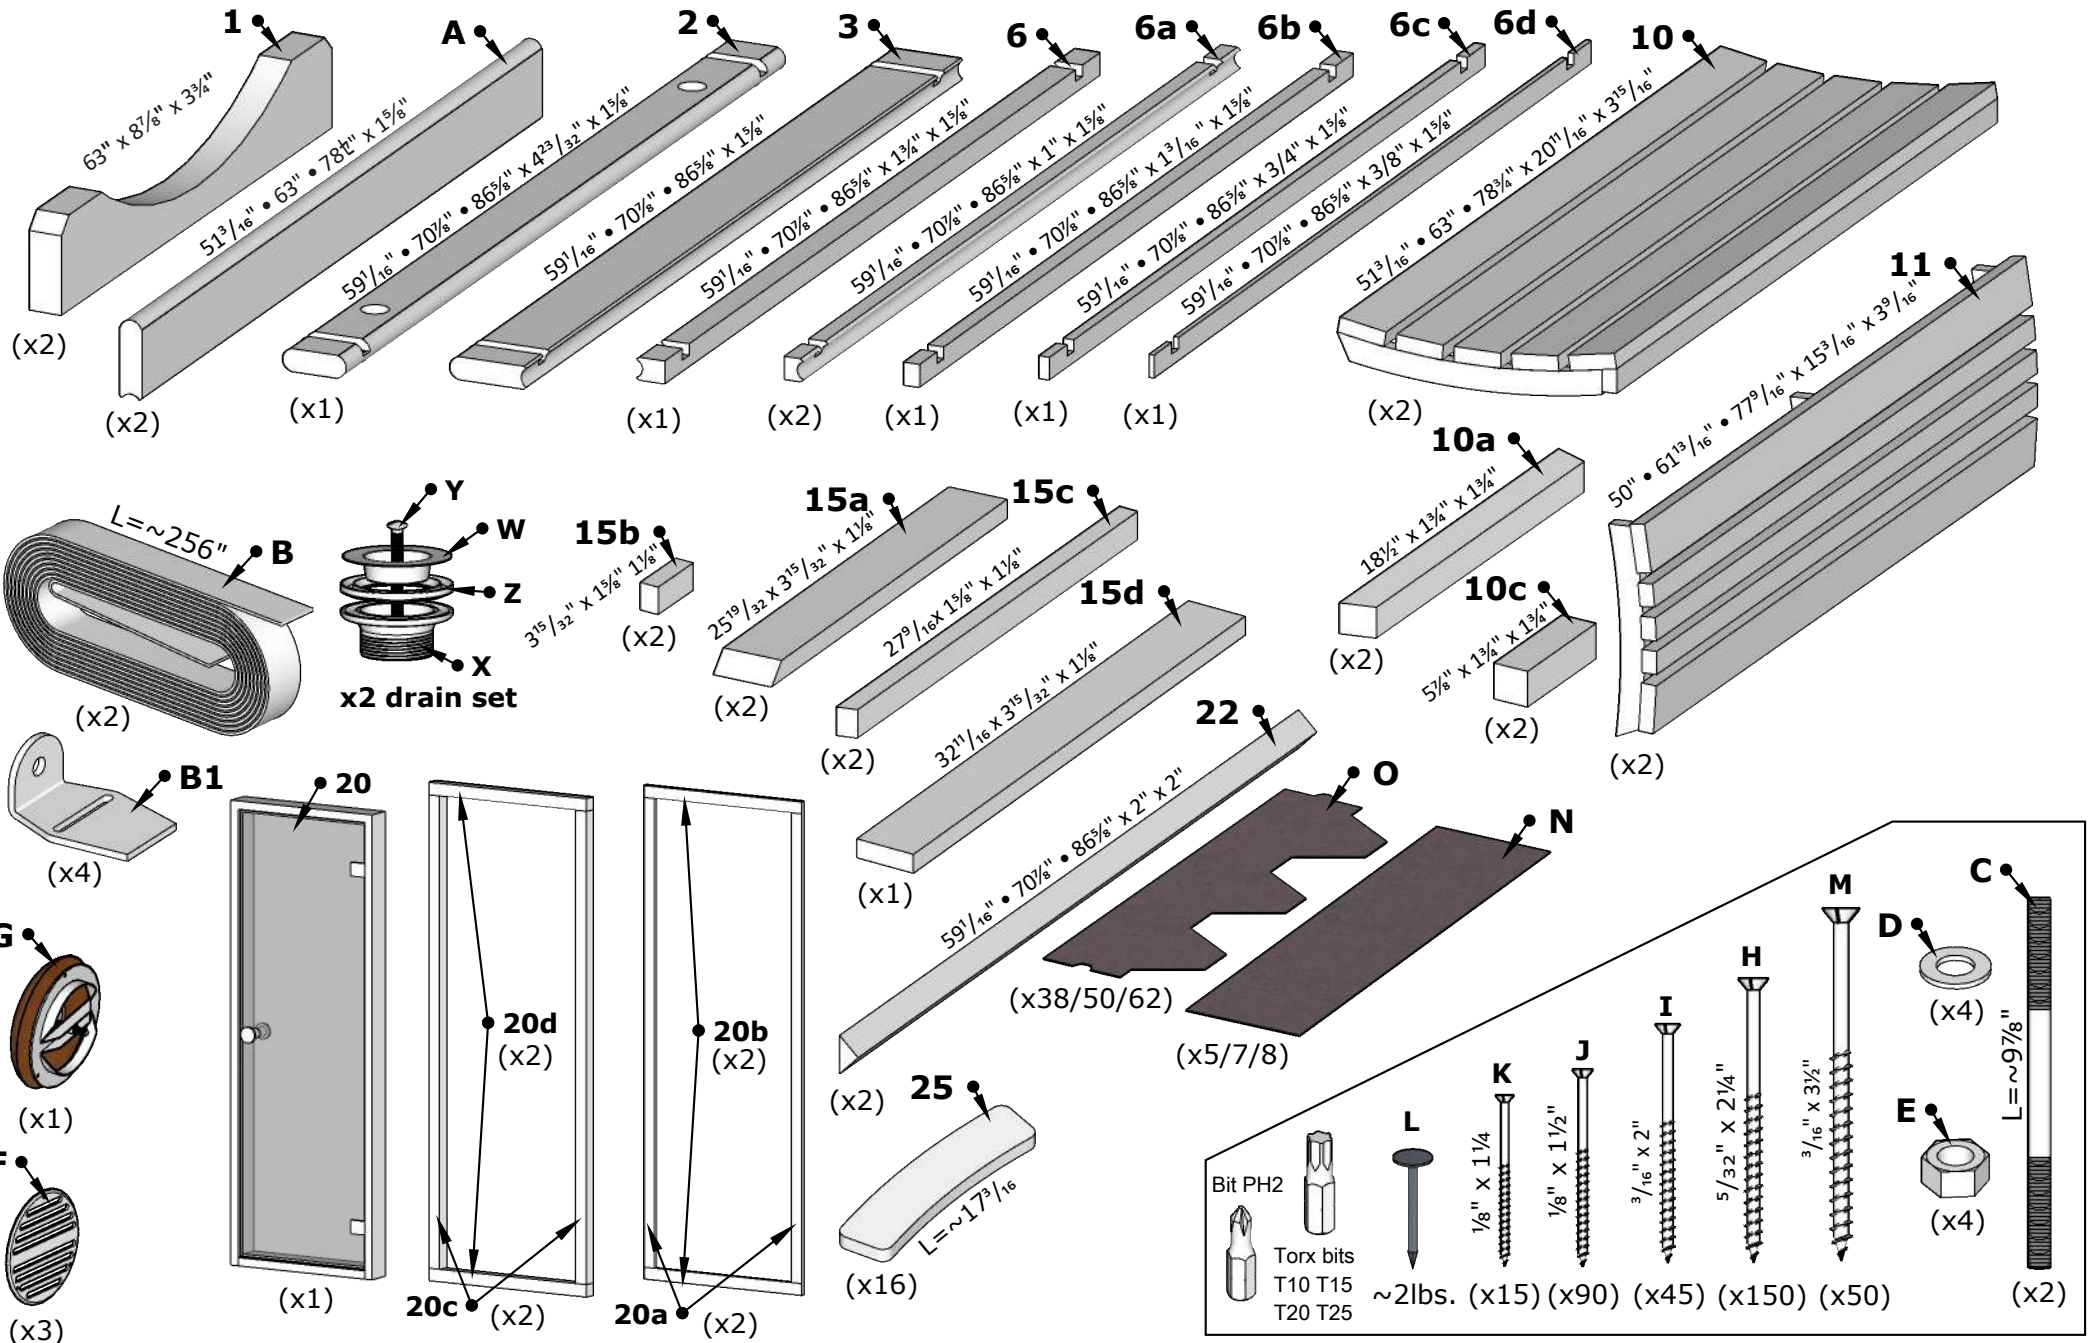

VISTA FRONT GLASS 4-PERSON BARREL SAUNA

OWNER'S MANUAL

WARNING! Do not place anything combustible close to heater, above the heater, and on both sides of the heater. This includes but not limited to towels, lights, robe hooks, accessories, etc. Nothing should be on the same wall as your heater that is combustible.

Front & Back Walls

VISTA FRONT GLASS Barrel Sauna 71D" x 81H"

Details list.

Tools needed

Measuring tape

Marker pen

Circular saw

Water level

Front glass wall installation

Baseframe 1 1/16"

Front glass wall installation

Front glass wall installation

I Apply waterproof silicone to the groove

II

CAUTION!
Do not hit the glass with the screw.

III