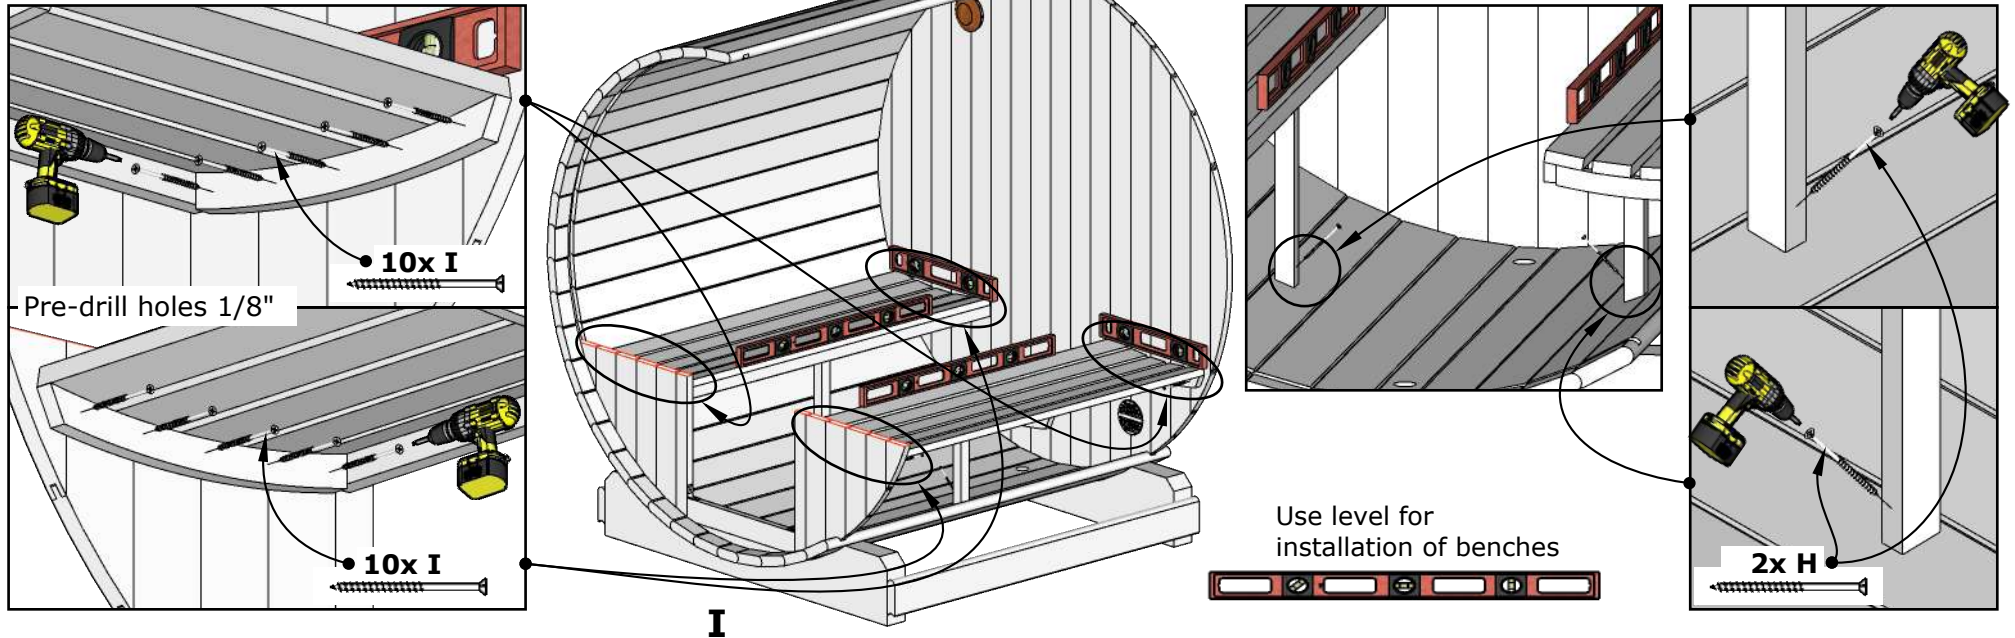

Lower vent

3x DET F

6x K

I

2x DET 10a

2x H

2x DET 10

Pre-drill holes Ø5/32" before screws.

72" and 88" Saunas with front-glass wall have 4 pc. of DET 10a.

NB! If Your sauna equipped with front-glass wall, see front-glass wall installation manual for proper benches installation.

III

VISTA FRONT GLASS Barrel Sauna 71D" x 81H"