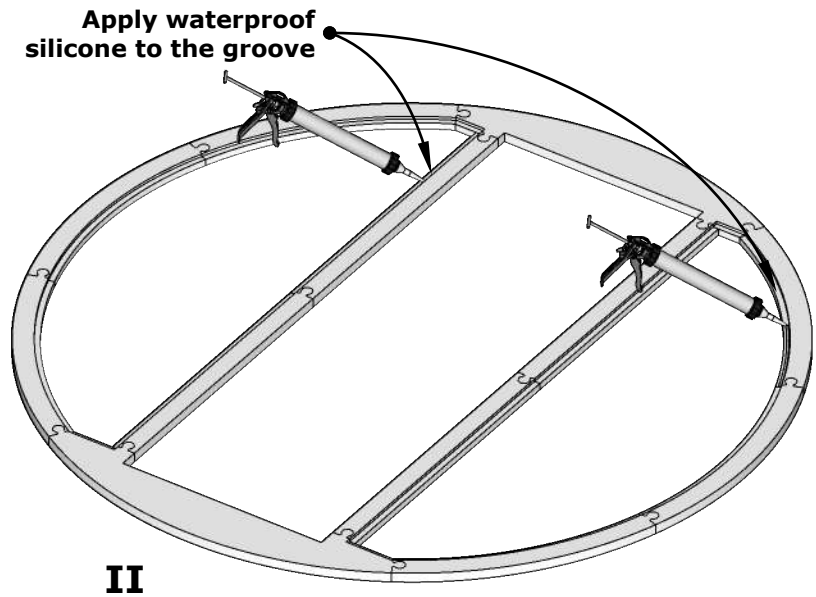

Front glass wall installation

Baseframe 1 1/16"

Front glass wall installation

Front glass wall installation

I Apply waterproof silicone to the groove

II

CAUTION!
Do not hit the glass with the screw.

III