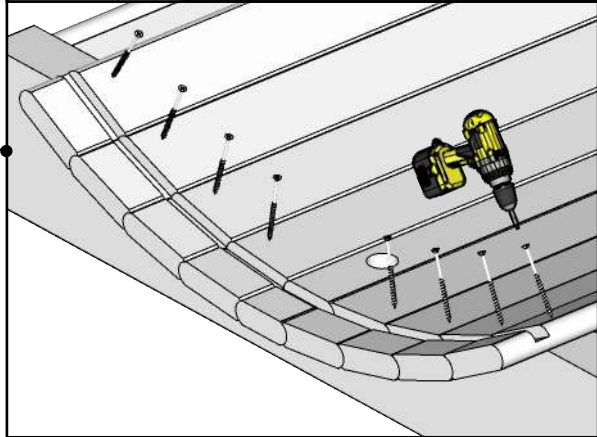

1.

VISTA FRONT GLASS Barrel Sauna 71D" x 81H"

VISTA FRONT GLASS Barrel Sauna 71D" x 81H"

I

II

VISTA FRONT GLASS Barrel Sauna 71D" x 81H"

Drill 4 holes $\varnothing 1/2"$
through DET 2
outside

I

3xDET 3
Fix temporarily to
support walls.

6x H

**Check walls installation
manual on extra pages!**

**Sauna wall configuration
depends on Your model!**

Brackets inside

4x H

~1/4"

IMPORTANT! Be sure to leave a
1/4" gap when tightening screws to
leave room for adjustment when
the outer bands (B) are installed.