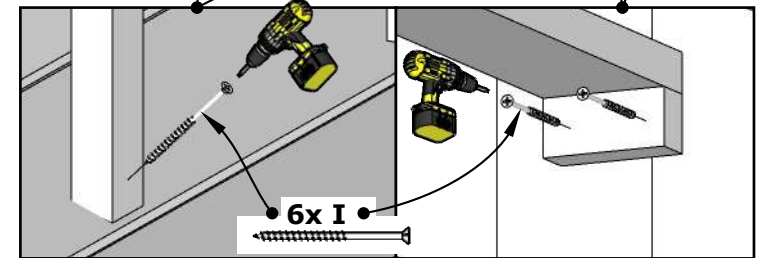

VISTA FRONT GLASS Barrel Sauna 71D" x 81H"