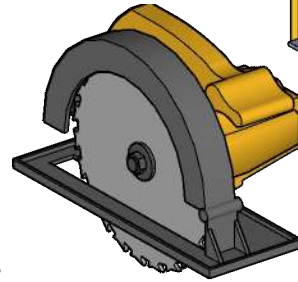

Front & Back Walls

VISTA FRONT GLASS Barrel Sauna 71D" x 81H"

Details list.

Tools needed

Measuring tape

Marker pen

Circular saw

Water level

Front glass wall installation

Baseframe 1 1/16"

Front glass wall installation

Front glass wall installation

I Apply waterproof silicone to the groove

II

CAUTION!
Do not hit the glass with the screw.

III