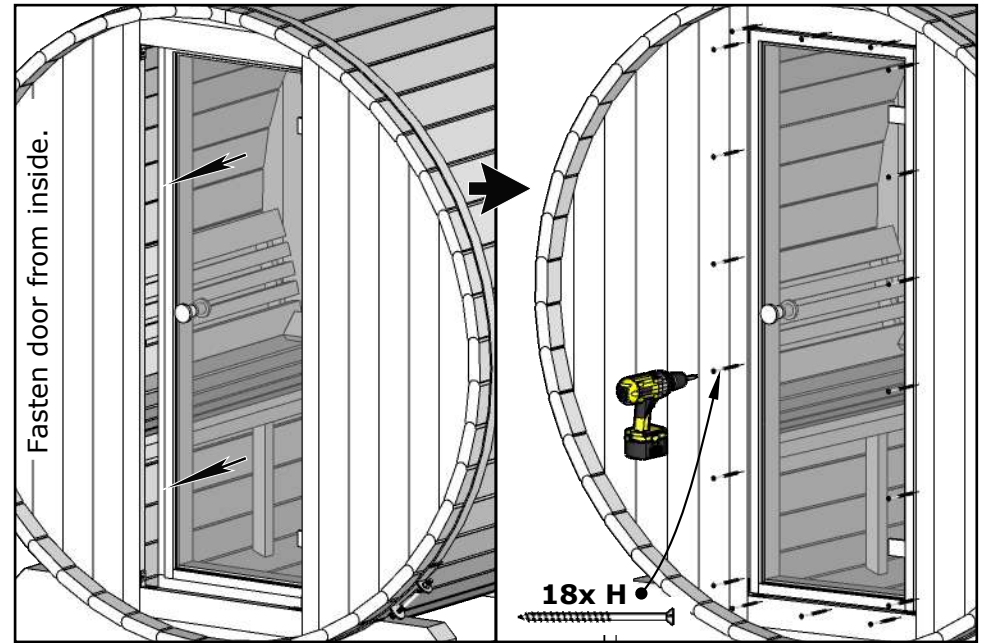

72" and 88" Saunas with front-glass wall have 4 pc. of DET 10a.

NB! If Your sauna equipped with front-glass wall, see front-glass wall installation manual for proper benches installation.

III

VISTA FRONT GLASS Barrel Sauna 71D" x 81H"

III

VISTA FRONT GLASS Barrel Sauna 71D" x 81H"

VISTA FRONT GLASS Barrel Sauna 71D" x 81H"

X= Front wall thickness
 Wooden front wall 1 1/8"
 Glass front wall 1 5/8"

II

Ensure door frame is pressed tightly against the wall and fasten from inside

11. III

IV

VISTA FRONT GLASS Barrel Sauna 71D" x 81H"

See the installation manual inside the shingles package

Check also roof shingles installation manual inside package.

VISTA FRONT GLASS Barrel Sauna 71D" x 81H"