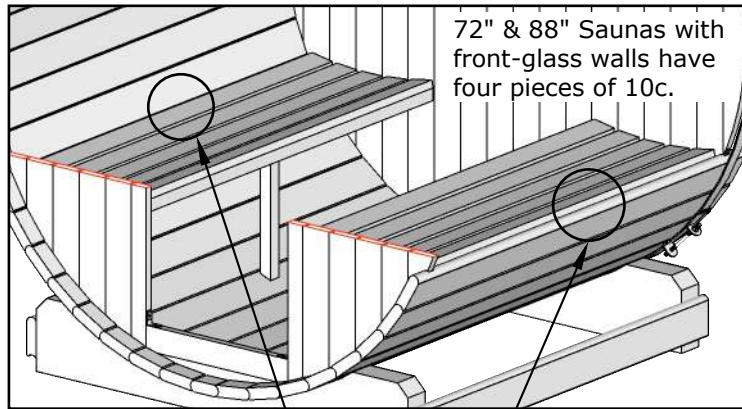

II

VISTA FRONT GLASS Barrel Sauna 71D" x 81H"

5.

II

III

VISTA FRONT GLASS Barrel Sauna 71D" x 81H"

I

Join two boards together (as shown in diagram II) that will bridge the width of the "A" gap. It is recommended that the combined boards are approximately 1/4" wider than the gap.

If needed, trim the flat edge of the board to create the desired width.

II

III

VISTA FRONT GLASS Barrel Sauna 71D" x 81H"

E7G Barrel Sauna 71D" x 81H"

Remove all temporary braces

1x DET G

Upper vent

72" and 88" Saunas with front-glass wall have 4 pc. of DET 10a.

NB! If Your sauna equipped with front-glass wall, see front-glass wall installation manual for proper benches installation.

III

VISTA FRONT GLASS Barrel Sauna 71D" x 81H"