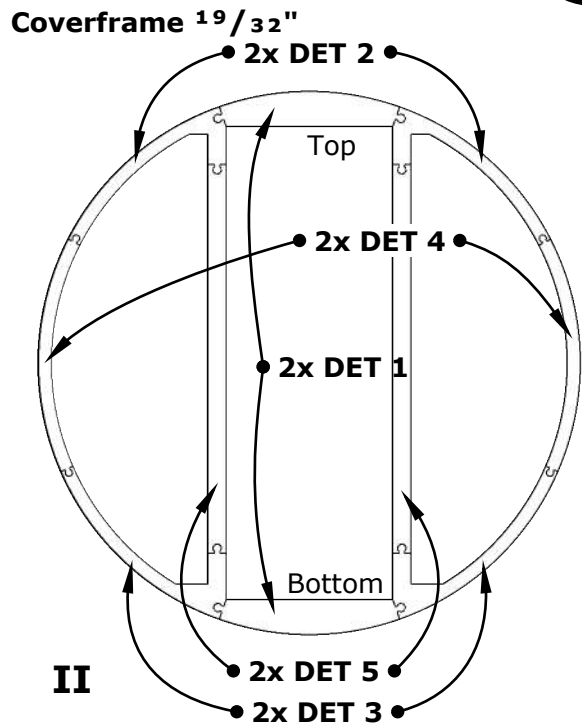

Front & Back Walls

VISTA FRONT GLASS Barrel Sauna 71D" x 81H"

Details list.

Tools needed

Measuring tape

Marker pen

Circular saw

Water level

Front glass wall installation

Baseframe 1 1/16"

Front glass wall installation

Front glass wall installation

I Apply waterproof silicone to the groove

II

CAUTION!
Do not hit the glass with the screw.

III