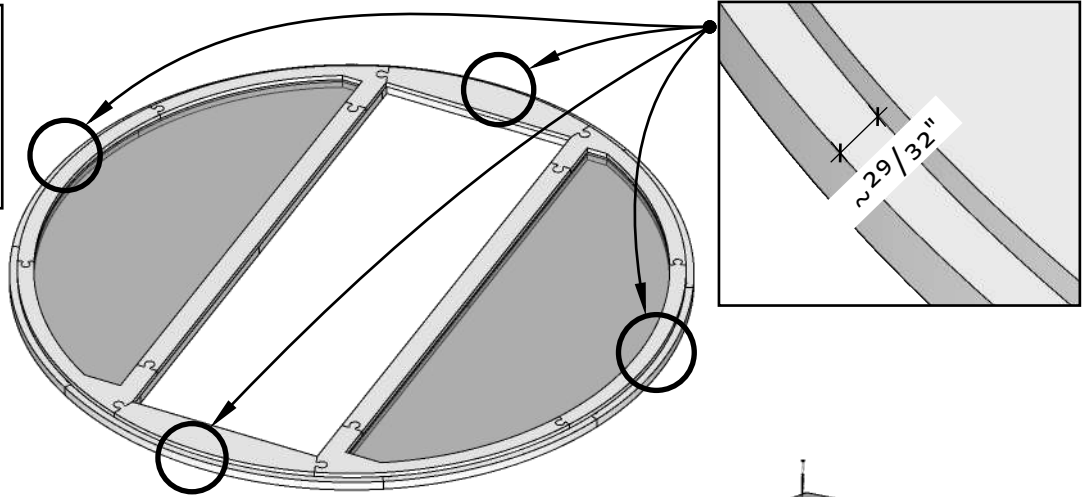

Front glass wall installation

Baseframe 1 1/16"

Front glass wall installation

Front glass wall installation

I Apply waterproof silicone to the groove

II

CAUTION!
Do not hit the glass with the screw.

III