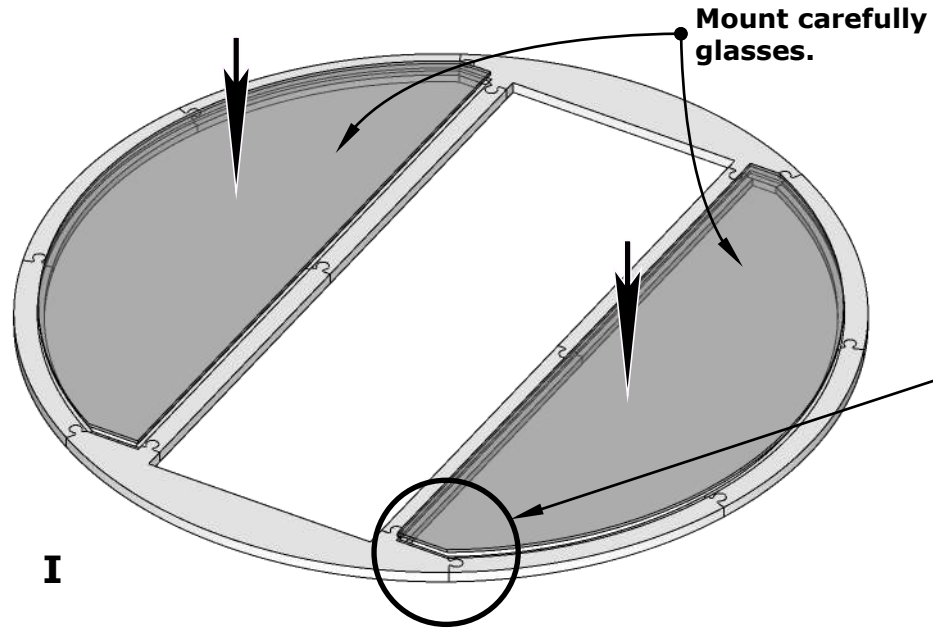

Front & Back Walls

VISTA FRONT GLASS Barrel Sauna 71D" x 81H"

Details list.

Tools needed

Measuring tape

Marker pen

Circular saw

Water level

Front glass wall installation

Baseframe 1 1/16"

Front glass wall installation

Front glass wall installation

I Apply waterproof silicone to the groove

II

CAUTION!
Do not hit the glass with the screw.

III