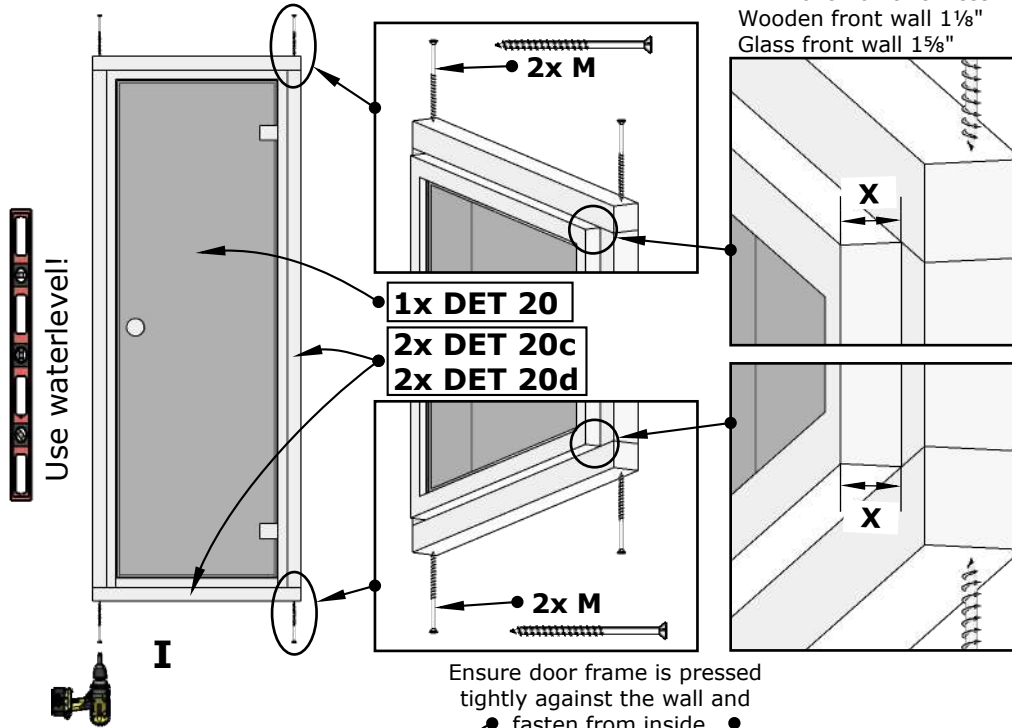

72" and 88" Saunas with front-glass wall have 4 pc. of DET 10a.

NB! If Your sauna equipped with front-glass wall, see front-glass wall installation manual for proper benches installation.

III

VISTA FRONT GLASS Barrel Sauna 71D" x 81H"

III

VISTA FRONT GLASS Barrel Sauna 71D" x 81H"

VISTA FRONT GLASS Barrel Sauna 71D" x 81H"

X= Front wall thickness
 Wooden front wall 1 1/8"
 Glass front wall 1 5/8"

II

Ensure door frame is pressed tightly against the wall and fasten from inside