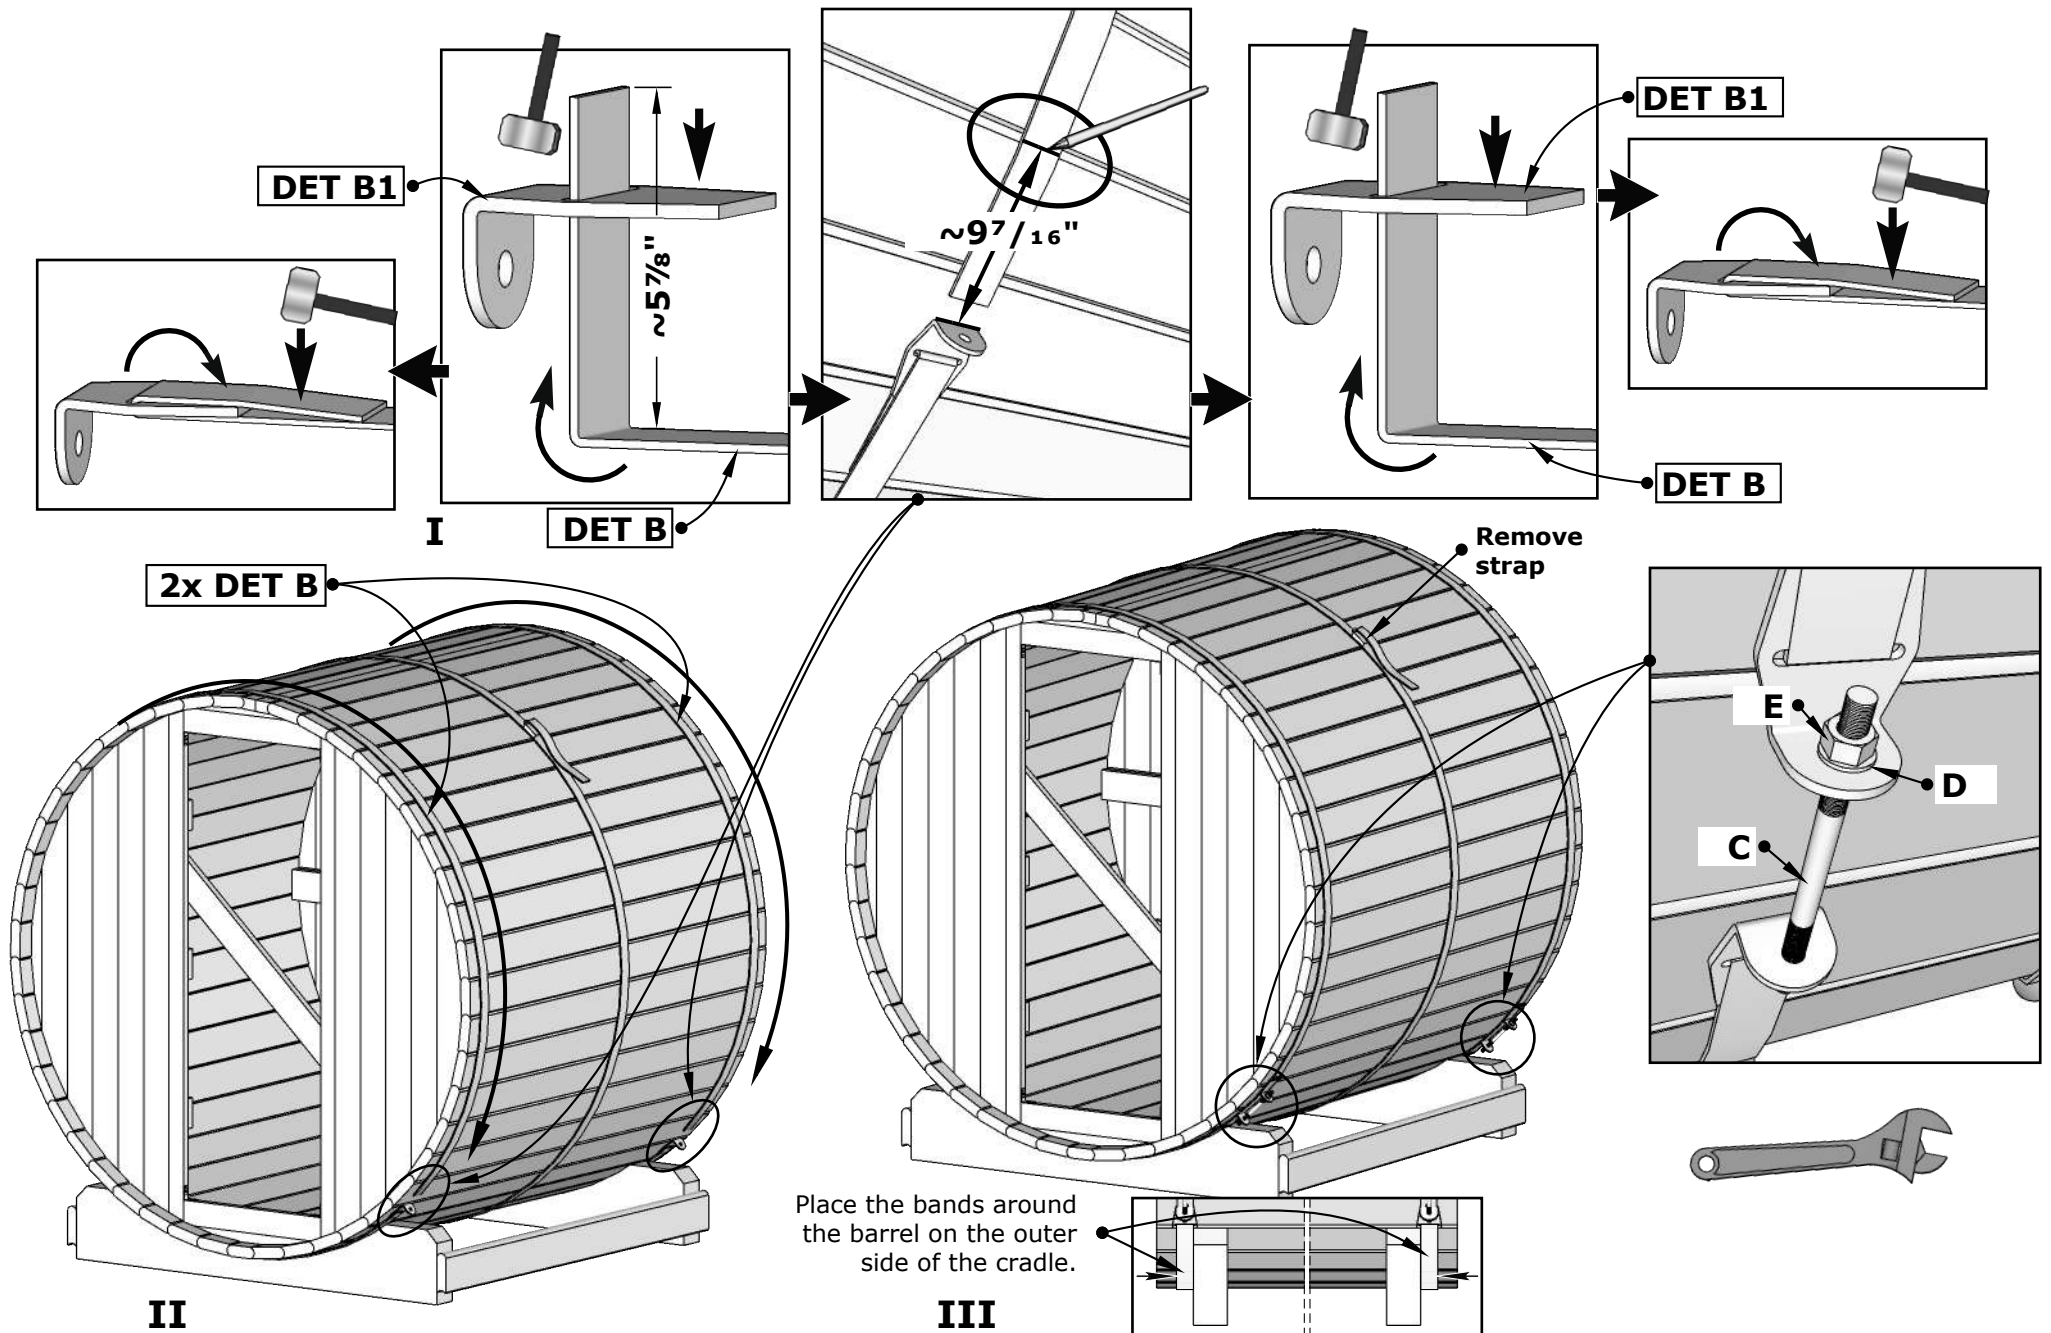

3xDET 3
Fix temporarily to
support walls.

6x H

**Check walls installation
manual on extra pages!**

**Sauna wall configuration
depends on Your model!**

Brackets inside

4x H

~1/4"

IMPORTANT! Be sure to leave a
1/4" gap when tightening screws to
leave room for adjustment when
the outer bands (B) are installed.

II

VISTA FRONT GLASS Barrel Sauna 71D" x 81H"

5.

II

III

VISTA FRONT GLASS Barrel Sauna 71D" x 81H"

I

Join two boards together (as shown in diagram II) that will bridge the width of the "A" gap. It is recommended that the combined boards are approximately 1/4" wider than the gap.

If needed, trim the flat edge of the board to create the desired width.

II

III

VISTA FRONT GLASS Barrel Sauna 71D" x 81H"

E7G Barrel Sauna 71D" x 81H"

Remove all temporary braces

1x DET G

Upper vent

72" and 88" Saunas with front-glass wall have 4 pc. of DET 10a.

NB! If Your sauna equipped with front-glass wall, see front-glass wall installation manual for proper benches installation.

III

VISTA FRONT GLASS Barrel Sauna 71D" x 81H"