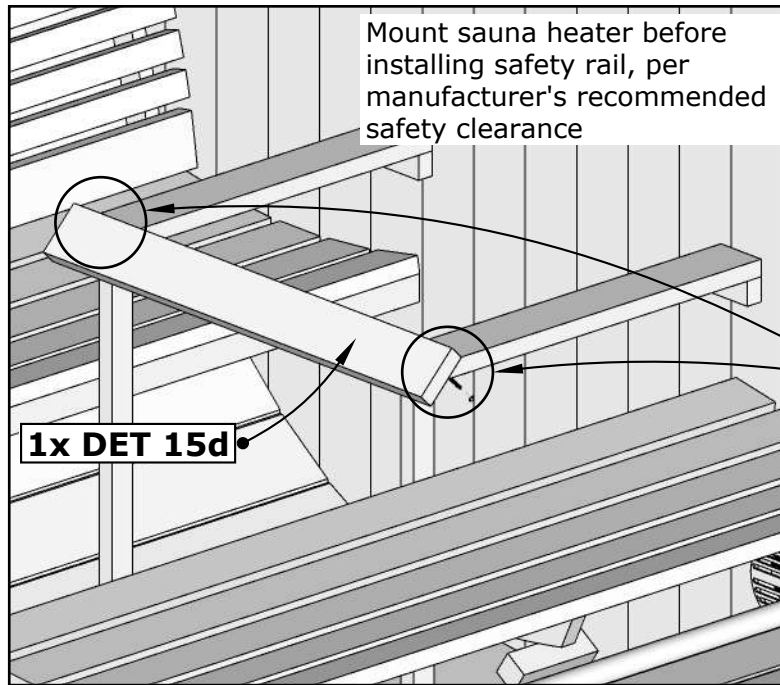

VISTA FRONT GLASS Barrel Sauna 71D" x 81H"