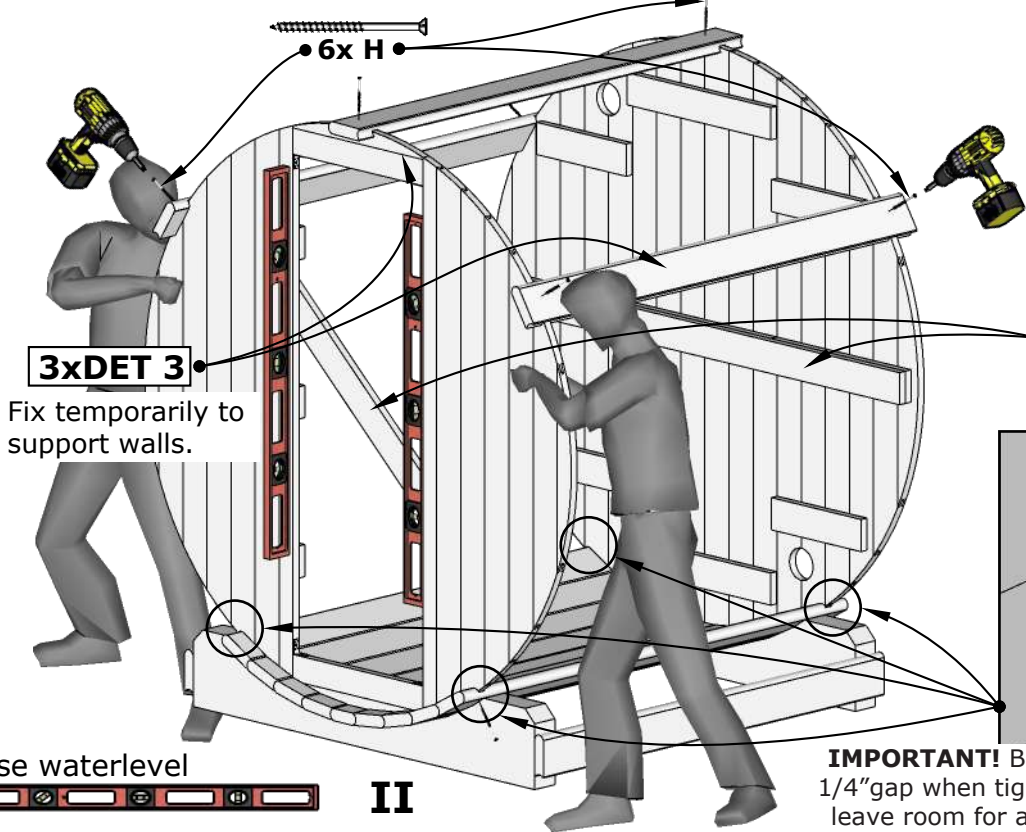

1.

VISTA FRONT GLASS Barrel Sauna 71D" x 81H"

VISTA FRONT GLASS Barrel Sauna 71D" x 81H"

I

II

VISTA FRONT GLASS Barrel Sauna 71D" x 81H"

Drill 4 holes $\varnothing 1/2"$
through DET 2
outside

I

3xDET 3
Fix temporarily to
support walls.

6x H

**Check walls installation
manual on extra pages!**

**Sauna wall configuration
depends on Your model!**

Brackets inside

4x H

~1/4"

IMPORTANT! Be sure to leave a
1/4" gap when tightening screws to
leave room for adjustment when
the outer bands (B) are installed.