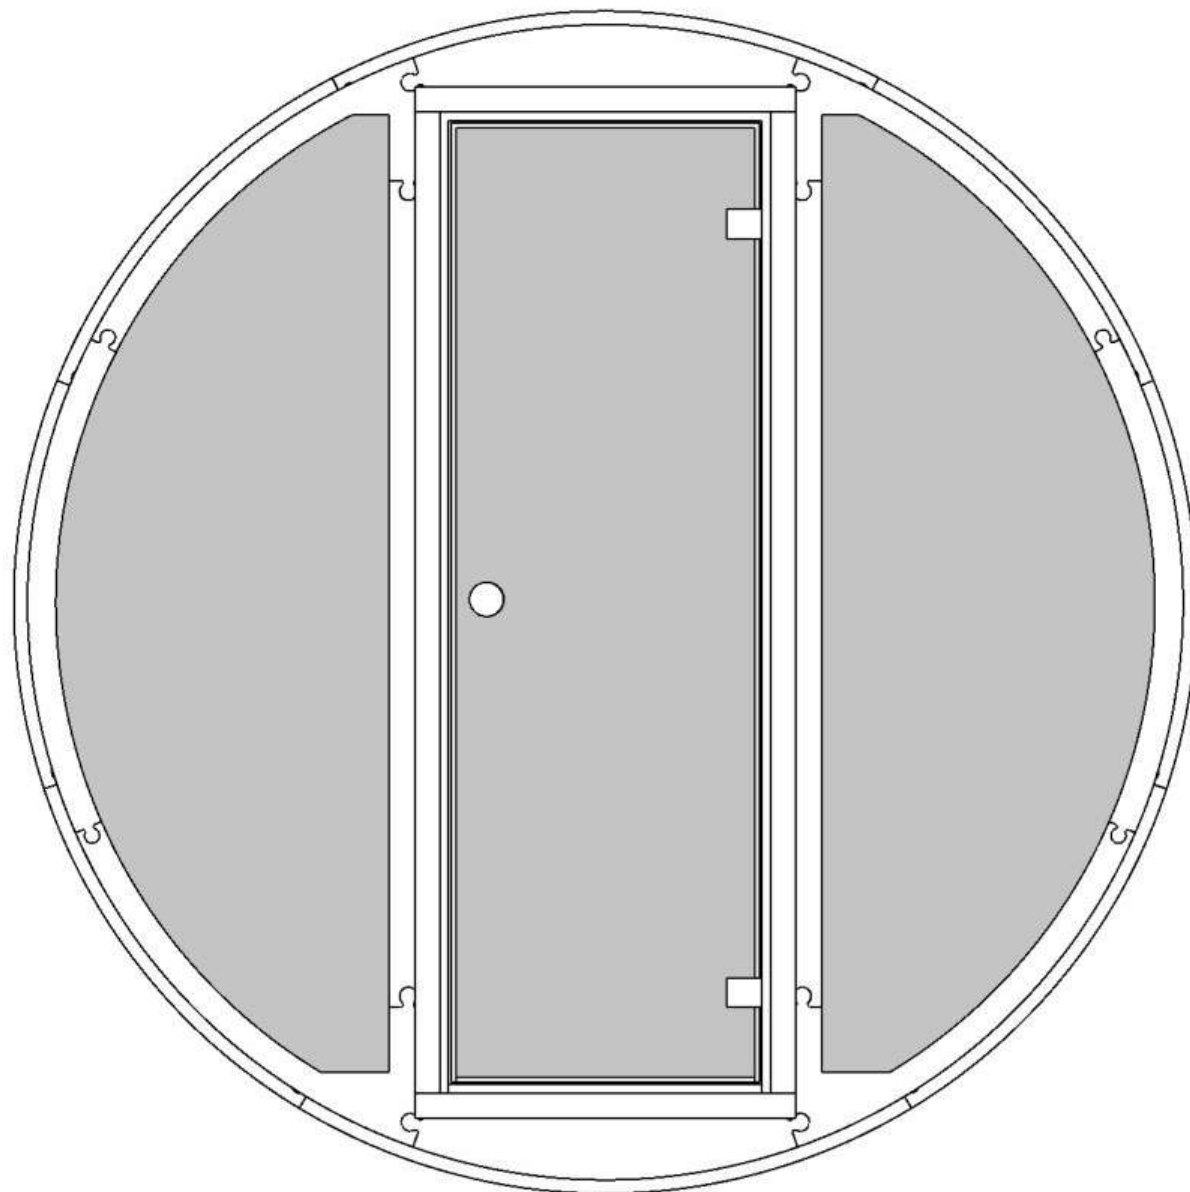

VISTA FRONT GLASS 4-PERSON BARREL SAUNA

OWNER'S MANUAL

WARNING! Do not place anything combustible close to heater, above the heater, and on both sides of the heater. This includes but not limited to towels, lights, robe hooks, accessories, etc. Nothing should be on the same wall as your heater that is combustible.

Front & Back Walls

VISTA FRONT GLASS Barrel Sauna 71D" x 81H"

Details list.

Tools needed

Measuring tape

Marker pen

Circular saw

Water level

Front glass wall installation

Baseframe 1 1/16"

Front glass wall installation

Front glass wall installation

I Apply waterproof silicone to the groove

II

CAUTION!
Do not hit the glass with the screw.

III