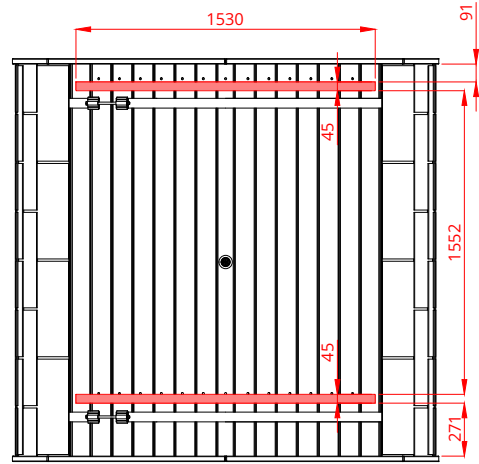

# Round Cube MINI

Scale 1:40

Bottom view

Front view

Back view