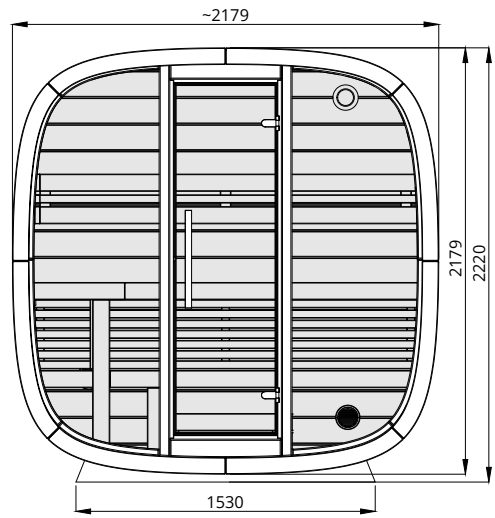

# Round Cube MINI

Scale 1:40

Bottom view

Front view

Back view