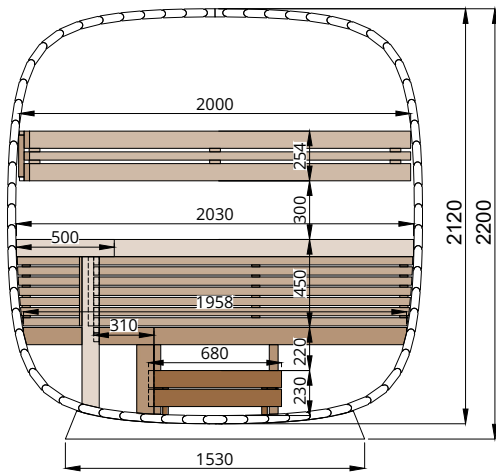

# Round Cube MINI

Scale 1:40

Bottom view

Front view

Back view