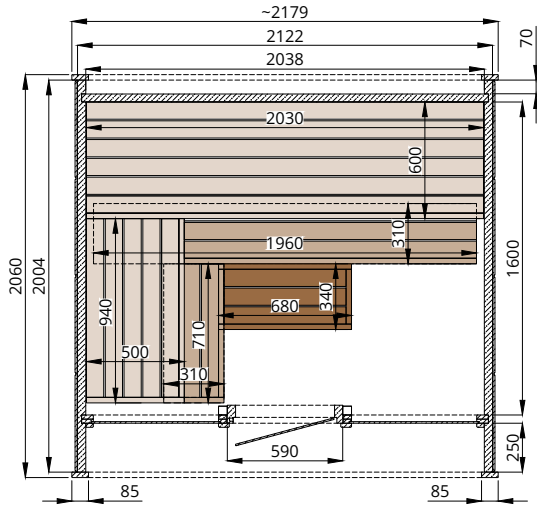

# Round Cube MINI

Scale 1:40

Bottom view

Front view

Back view