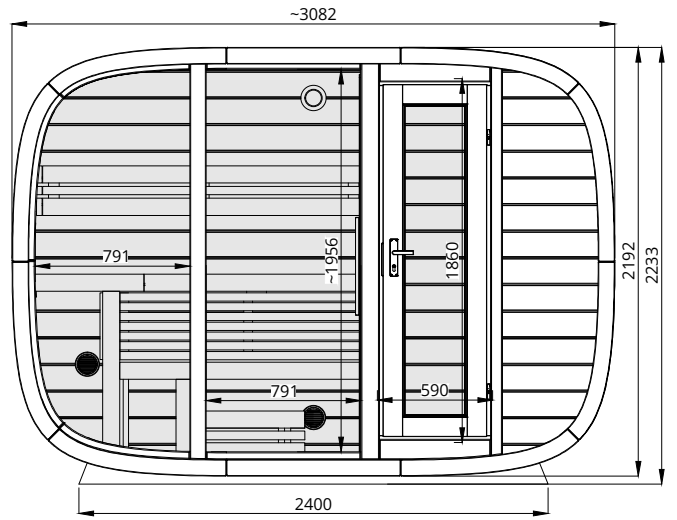

Round Cube DOUBLE2.6

Scale 1:40

Bottom view

Front view

Back view