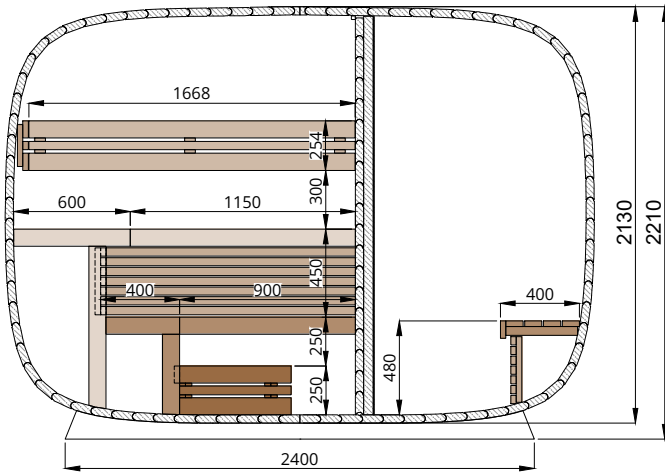

Round Cube DOUBLE2.6

Scale 1:40

Bottom view

Front view

Back view