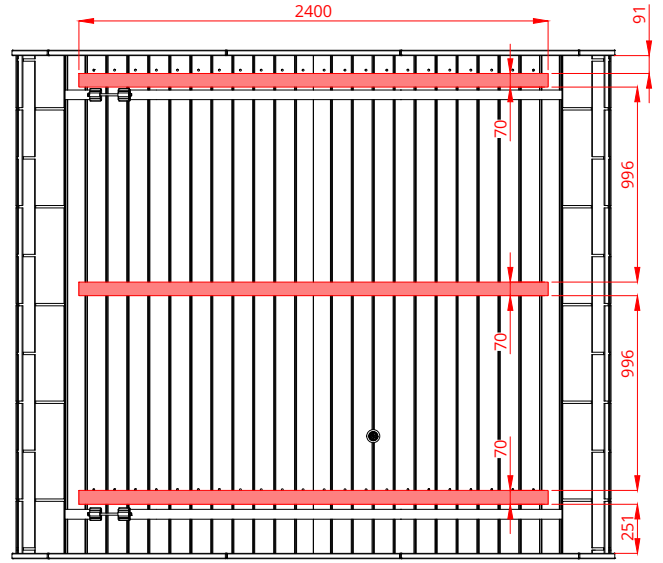

Round Cube DOUBLE2.6

Scale 1:40

Bottom view

Front view

Back view