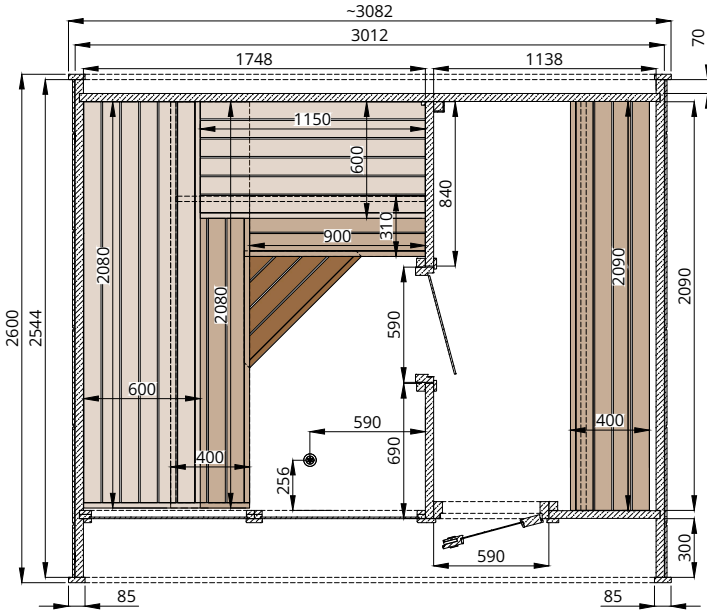

Round Cube DOUBLE2.6

Scale 1:40

Bottom view

Front view

Back view