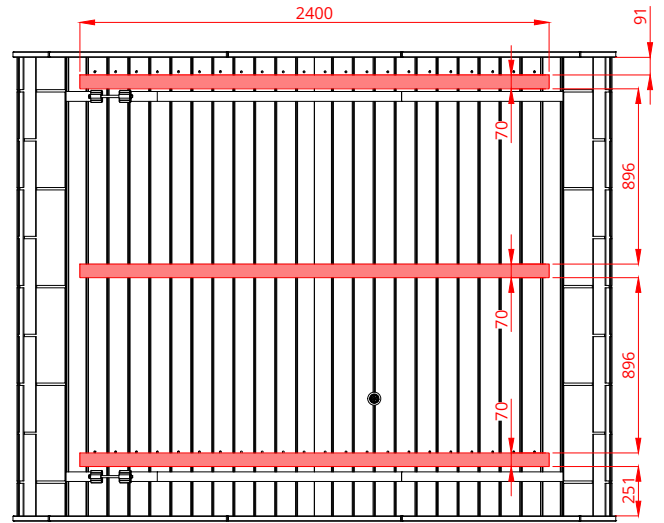

# Round Cube DOUBLE 2.4

Scale 1:40

Bottom view

Front view

Back view