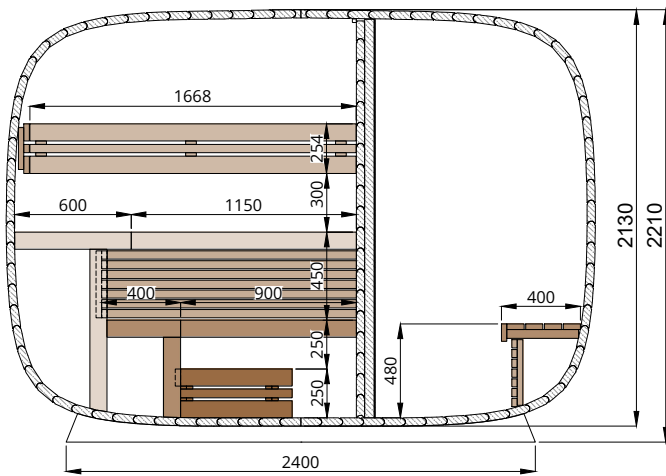

# Round Cube DOUBLE 2.4

Scale 1:40

Bottom view

Front view

Back view