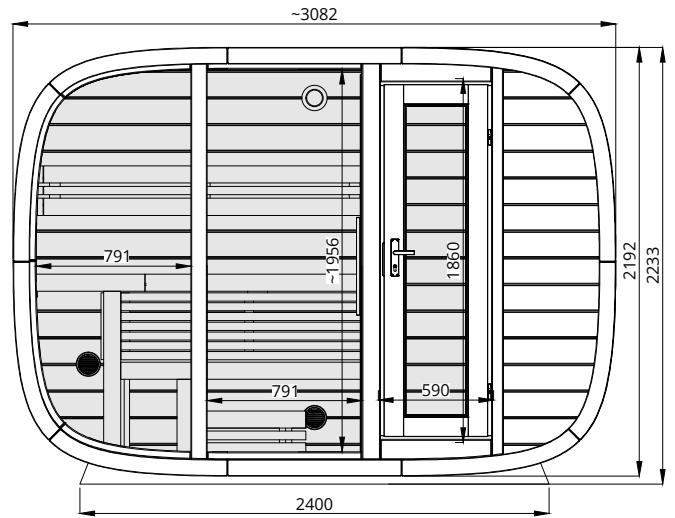

# Round Cube DOUBLE 2.4

Scale 1:40

Bottom view

Front view

Back view