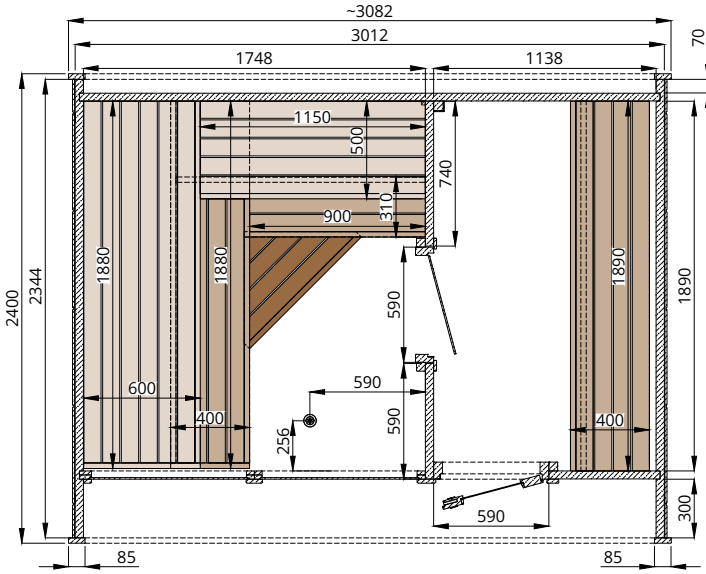

# Round Cube DOUBLE 2.4

Scale 1:40

Bottom view

Front view

Back view