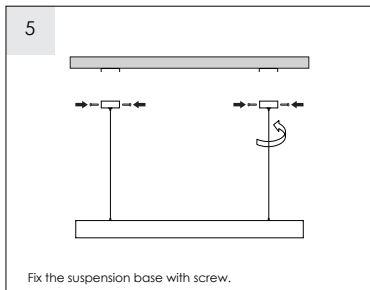

User Instruction — MAGNETIC TRACK LIGHT

1. Before installing the fixtures, please read the instruction manual carefully.
2. The lighting fixtures should be installed, connected and tested by a certified installer based on the local regulations.
3. Lamps should always be installed or replaced with care.
4. Don't use overrated power lamp.
5. Relamping only can be done when the power is off and the lamp is completely cooled down.
6. When a lamp is to be cleaned, switch off the fixture and let it cool down completely. Clean the fixture with a soft cloth and a standard PH neutral detergent.
7. Misuse or changes to the fixture shall nullify the guarantee.
8. This recessed luminaire shall under no circumstance be covered with insulating matting or similar material.
9. This luminaire is IP20, indoor use only.

User Instruction — MAGNETIC TRACK LIGHT

RECESSED

SUSPENDED

SURFACE MOUNTED

1. Before installing the fixtures, please read the instruction manual carefully.
2. The lighting fixtures should be installed, connected and tested by a certified installer based on the local regulations.
3. Lamps should always be installed or replaced with care.
4. Don't use overrated power lamp.
5. Relamping only can be done when the power is off and the lamp is completely cooled down.
6. When a lamp is to be cleaned, switch off the fixture and let it cool down completely. Clean the fixture with a soft cloth and a standard PH neutral detergent.
7. Misuse or changes to the fixture shall nullify the guarantee.
8. This recessed luminaire shall under no circumstance be covered with insulating matting or similar material.
9. This luminaire is IP20, indoor use only.