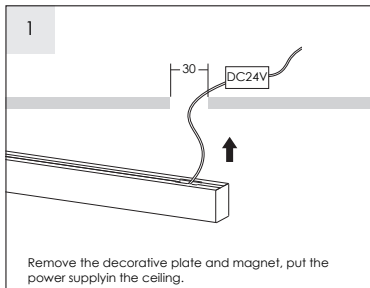

User Instruction — MAGNETIC TRACK LIGHT

1. Before installing the fixtures, please read the instruction manual carefully.
2. The lighting fixtures should be installed, connected and tested by a certified installer based on the local regulations.
3. Lamps should always be installed or replaced with care.
4. Don't use overrated power lamp.
5. Relamping only can be done when the power is off and the lamp is completely cooled down.
6. When a lamp is to be cleaned, switch off the fixture and let it cool down completely. Clean the fixture with a soft cloth and a standard PH neutral detergent.
7. Misuse or changes to the fixture shall nullify the guarantee.
8. This recessed luminaire shall under no circumstance be covered with insulating matting or similar material.
9. This luminaire is IP20, indoor use only.

User Instruction — MAGNETIC TRACK LIGHT

RECESSED

SUSPENDED

SURFACE MOUNTED

1. Before installing the fixtures, please read the instruction manual carefully.
2. The lighting fixtures should be installed, connected and tested by a certified installer based on the local regulations.
3. Lamps should always be installed or replaced with care.
4. Don't use overrated power lamp.
5. Relamping only can be done when the power is off and the lamp is completely cooled down.
6. When a lamp is to be cleaned, switch off the fixture and let it cool down completely. Clean the fixture with a soft cloth and a standard PH neutral detergent.
7. Misuse or changes to the fixture shall nullify the guarantee.
8. This recessed luminaire shall under no circumstance be covered with insulating matting or similar material.
9. This luminaire is IP20, indoor use only.