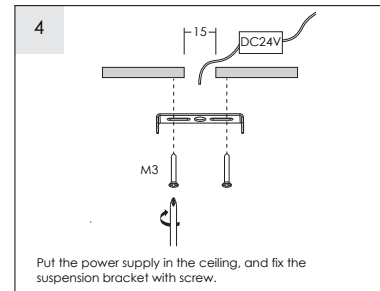

User Instruction — MAGNETIC TRACK LIGHT

1. Before installing the fixtures, please read the instruction manual carefully.
2. The lighting fixtures should be installed, connected and tested by a certified installer based on the local regulations.
3. Lamps should always be installed or replaced with care.
4. Don't use overrated power lamp.
5. Relamping only can be done when the power is off and the lamp is completely cooled down.
6. When a lamp is to be cleaned, switch off the fixture and let it cool down completely. Clean the fixture with a soft cloth and a standard PH neutral detergent.
7. Misuse or changes to the fixture shall nullify the guarantee.
8. This recessed luminaire shall under no circumstance be covered with insulating matting or similar material.
9. This luminaire is IP20, indoor use only.

User Instruction — MAGNETIC TRACK LIGHT

RECESSED

SUSPENDED

SURFACE MOUNTED

1. Before installing the fixtures, please read the instruction manual carefully.
2. The lighting fixtures should be installed, connected and tested by a certified installer based on the local regulations.
3. Lamps should always be installed or replaced with care.
4. Don't use overrated power lamp.
5. Relamping only can be done when the power is off and the lamp is completely cooled down.
6. When a lamp is to be cleaned, switch off the fixture and let it cool down completely. Clean the fixture with a soft cloth and a standard PH neutral detergent.
7. Misuse or changes to the fixture shall nullify the guarantee.
8. This recessed luminaire shall under no circumstance be covered with insulating matting or similar material.
9. This luminaire is IP20, indoor use only.