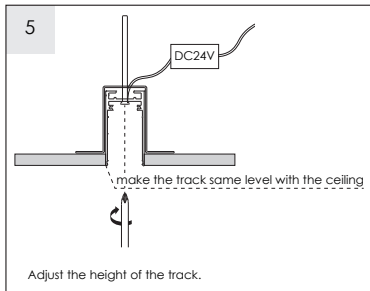

User Instruction — MAGNETIC TRACK LIGHT

1. Before installing the fixtures, please read the instruction manual carefully.
2. The lighting fixtures should be installed, connected and tested by a certified installer based on the local regulations.
3. Lamps should always be installed or replaced with care.
4. Don't use overrated power lamp.
5. Relamping only can be done when the power is off and the lamp is completely cooled down.
6. When a lamp is to be cleaned, switch off the fixture and let it cool down completely. Clean the fixture with a soft cloth and a standard PH neutral detergent.
7. Misuse or changes to the fixture shall nullify the guarantee.
8. This recessed luminaire shall under no circumstance be covered with insulating matting or similar material.
9. This luminaire is IP20, indoor use only.

User Instruction — MAGNETIC TRACK LIGHT

RECESSED

SUSPENDED

SURFACE MOUNTED

1. Before installing the fixtures, please read the instruction manual carefully.
2. The lighting fixtures should be installed, connected and tested by a certified installer based on the local regulations.
3. Lamps should always be installed or replaced with care.
4. Don't use overrated power lamp.
5. Relamping only can be done when the power is off and the lamp is completely cooled down.
6. When a lamp is to be cleaned, switch off the fixture and let it cool down completely. Clean the fixture with a soft cloth and a standard PH neutral detergent.
7. Misuse or changes to the fixture shall nullify the guarantee.
8. This recessed luminaire shall under no circumstance be covered with insulating matting or similar material.
9. This luminaire is IP20, indoor use only.