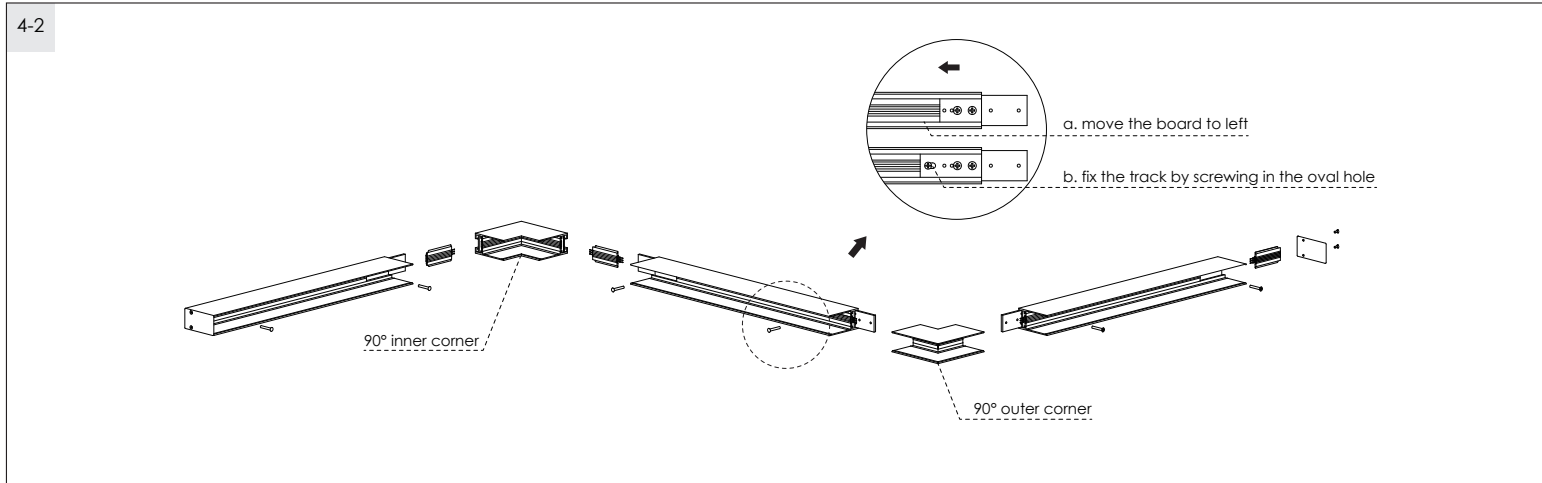

User Instruction — MAGNETIC TRACK LIGHT

1. Before installing the fixtures, please read the instruction manual carefully.
2. The lighting fixtures should be installed, connected and tested by a certified installer based on the local regulations.
3. Lamps should always be installed or replaced with care.
4. Don't use overrated power lamp.
5. Relamping only can be done when the power is off and the lamp is completely cooled down.
6. When a lamp is to be cleaned, switch off the fixture and let it cool down completely. Clean the fixture with a soft cloth and a standard PH neutral detergent.
7. Misuse or changes to the fixture shall nullify the guarantee.
8. This recessed luminaire shall under no circumstance be covered with insulating matting or similar material.
9. This luminaire is IP20, indoor use only.

User Instruction — MAGNETIC TRACK LIGHT

RECESSED

SUSPENDED

SURFACE MOUNTED

1. Before installing the fixtures, please read the instruction manual carefully.
2. The lighting fixtures should be installed, connected and tested by a certified installer based on the local regulations.
3. Lamps should always be installed or replaced with care.
4. Don't use overrated power lamp.
5. Relamping only can be done when the power is off and the lamp is completely cooled down.
6. When a lamp is to be cleaned, switch off the fixture and let it cool down completely. Clean the fixture with a soft cloth and a standard PH neutral detergent.
7. Misuse or changes to the fixture shall nullify the guarantee.
8. This recessed luminaire shall under no circumstance be covered with insulating matting or similar material.
9. This luminaire is IP20, indoor use only.