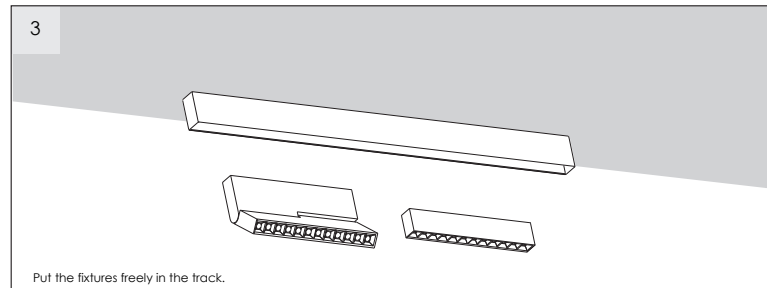

User Instruction — MAGNETIC TRACK LIGHT

1. Before installing the fixtures, please read the instruction manual carefully.
2. The lighting fixtures should be installed, connected and tested by a certified installer based on the local regulations.
3. Lamps should always be installed or replaced with care.
4. Don't use overrated power lamp.
5. Relamping only can be done when the power is off and the lamp is completely cooled down.
6. When a lamp is to be cleaned, switch off the fixture and let it cool down completely. Clean the fixture with a soft cloth and a standard PH neutral detergent.
7. Misuse or changes to the fixture shall nullify the guarantee.
8. This recessed luminaire shall under no circumstance be covered with insulating matting or similar material.
9. This luminaire is IP20, indoor use only.

User Instruction — MAGNETIC TRACK LIGHT

RECESSED

SUSPENDED

SURFACE MOUNTED

1. Before installing the fixtures, please read the instruction manual carefully.
2. The lighting fixtures should be installed, connected and tested by a certified installer based on the local regulations.
3. Lamps should always be installed or replaced with care.
4. Don't use overrated power lamp.
5. Relamping only can be done when the power is off and the lamp is completely cooled down.
6. When a lamp is to be cleaned, switch off the fixture and let it cool down completely. Clean the fixture with a soft cloth and a standard PH neutral detergent.
7. Misuse or changes to the fixture shall nullify the guarantee.
8. This recessed luminaire shall under no circumstance be covered with insulating matting or similar material.
9. This luminaire is IP20, indoor use only.