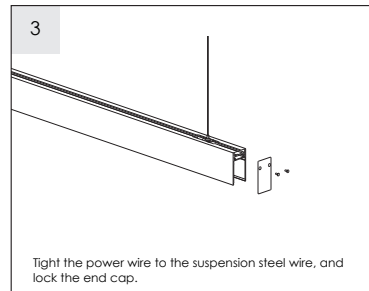

User Instruction — MAGNETIC TRACK LIGHT

1. Before installing the fixtures, please read the instruction manual carefully.
2. The lighting fixtures should be installed, connected and tested by a certified installer based on the local regulations.
3. Lamps should always be installed or replaced with care.
4. Don't use overrated power lamp.
5. Relamping only can be done when the power is off and the lamp is completely cooled down.
6. When a lamp is to be cleaned, switch off the fixture and let it cool down completely. Clean the fixture with a soft cloth and a standard PH neutral detergent.
7. Misuse or changes to the fixture shall nullify the guarantee.
8. This recessed luminaire shall under no circumstance be covered with insulating matting or similar material.
9. This luminaire is IP20, indoor use only.

User Instruction — MAGNETIC TRACK LIGHT

RECESSED

SUSPENDED

SURFACE MOUNTED

1. Before installing the fixtures, please read the instruction manual carefully.
2. The lighting fixtures should be installed, connected and tested by a certified installer based on the local regulations.
3. Lamps should always be installed or replaced with care.
4. Don't use overrated power lamp.
5. Relamping only can be done when the power is off and the lamp is completely cooled down.
6. When a lamp is to be cleaned, switch off the fixture and let it cool down completely. Clean the fixture with a soft cloth and a standard PH neutral detergent.
7. Misuse or changes to the fixture shall nullify the guarantee.
8. This recessed luminaire shall under no circumstance be covered with insulating matting or similar material.
9. This luminaire is IP20, indoor use only.