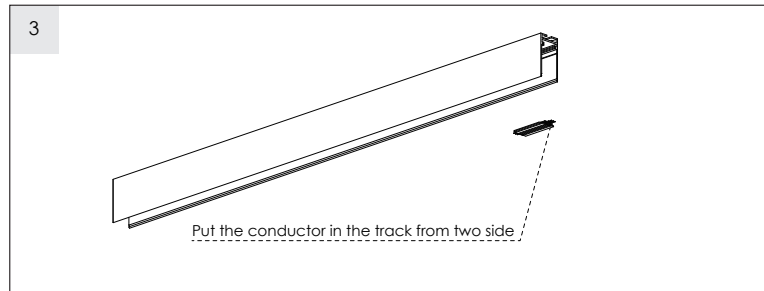

User Instruction — MAGNETIC TRACK LIGHT

1. Before installing the fixtures, please read the instruction manual carefully.
2. The lighting fixtures should be installed, connected and tested by a certified installer based on the local regulations.
3. Lamps should always be installed or replaced with care.
4. Don't use overrated power lamp.
5. Relamping only can be done when the power is off and the lamp is completely cooled down.
6. When a lamp is to be cleaned, switch off the fixture and let it cool down completely. Clean the fixture with a soft cloth and a standard PH neutral detergent.
7. Misuse or changes to the fixture shall nullify the guarantee.
8. This recessed luminaire shall under no circumstance be covered with insulating matting or similar material.
9. This luminaire is IP20, indoor use only.

User Instruction — MAGNETIC TRACK LIGHT

RECESSED

SUSPENDED

SURFACE MOUNTED

1. Before installing the fixtures, please read the instruction manual carefully.
2. The lighting fixtures should be installed, connected and tested by a certified installer based on the local regulations.
3. Lamps should always be installed or replaced with care.
4. Don't use overrated power lamp.
5. Relamping only can be done when the power is off and the lamp is completely cooled down.
6. When a lamp is to be cleaned, switch off the fixture and let it cool down completely. Clean the fixture with a soft cloth and a standard PH neutral detergent.
7. Misuse or changes to the fixture shall nullify the guarantee.
8. This recessed luminaire shall under no circumstance be covered with insulating matting or similar material.
9. This luminaire is IP20, indoor use only.