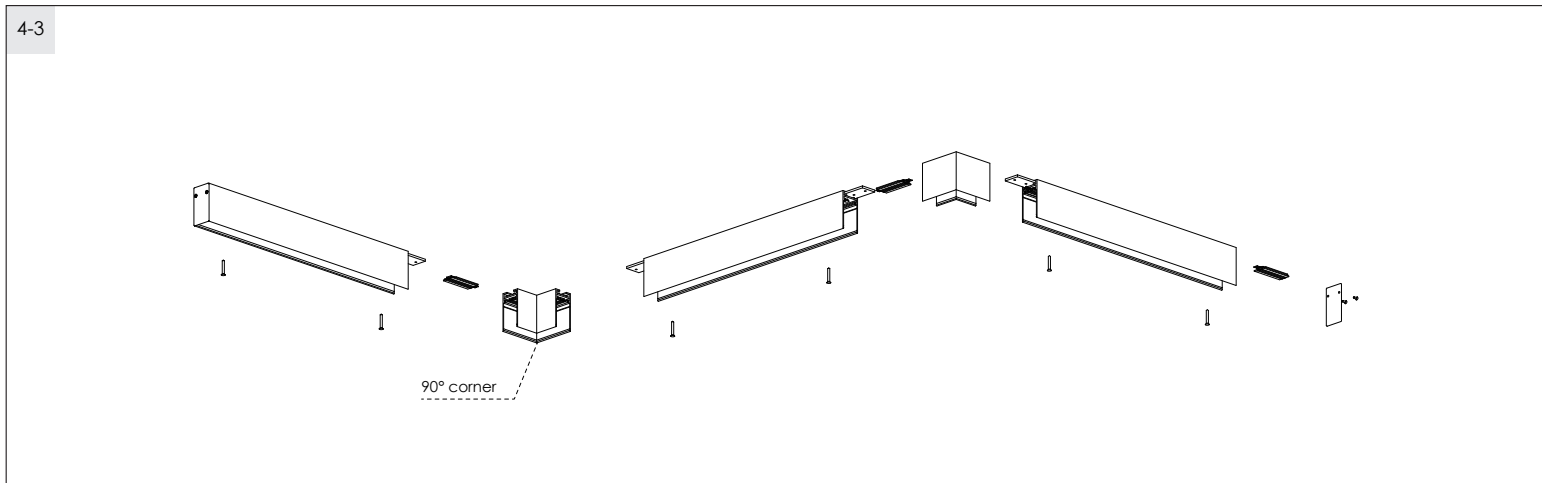

User Instruction — MAGNETIC TRACK LIGHT

1. Before installing the fixtures, please read the instruction manual carefully.
2. The lighting fixtures should be installed, connected and tested by a certified installer based on the local regulations.
3. Lamps should always be installed or replaced with care.
4. Don't use overrated power lamp.
5. Relamping only can be done when the power is off and the lamp is completely cooled down.
6. When a lamp is to be cleaned, switch off the fixture and let it cool down completely. Clean the fixture with a soft cloth and a standard PH neutral detergent.
7. Misuse or changes to the fixture shall nullify the guarantee.
8. This recessed luminaire shall under no circumstance be covered with insulating matting or similar material.
9. This luminaire is IP20, indoor use only.

User Instruction — MAGNETIC TRACK LIGHT

RECESSED

SUSPENDED

SURFACE MOUNTED

1. Before installing the fixtures, please read the instruction manual carefully.
2. The lighting fixtures should be installed, connected and tested by a certified installer based on the local regulations.
3. Lamps should always be installed or replaced with care.
4. Don't use overrated power lamp.
5. Relamping only can be done when the power is off and the lamp is completely cooled down.
6. When a lamp is to be cleaned, switch off the fixture and let it cool down completely. Clean the fixture with a soft cloth and a standard PH neutral detergent.
7. Misuse or changes to the fixture shall nullify the guarantee.
8. This recessed luminaire shall under no circumstance be covered with insulating matting or similar material.
9. This luminaire is IP20, indoor use only.