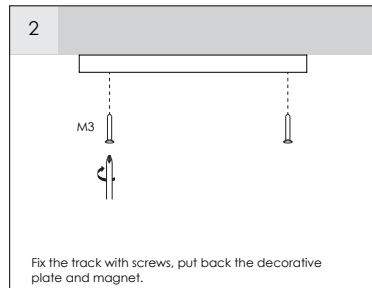

User Instruction — MAGNETIC TRACK LIGHT

1. Before installing the fixtures, please read the instruction manual carefully.
2. The lighting fixtures should be installed, connected and tested by a certified installer based on the local regulations.
3. Lamps should always be installed or replaced with care.
4. Don't use overrated power lamp.
5. Relamping only can be done when the power is off and the lamp is completely cooled down.
6. When a lamp is to be cleaned, switch off the fixture and let it cool down completely. Clean the fixture with a soft cloth and a standard PH neutral detergent.
7. Misuse or changes to the fixture shall nullify the guarantee.
8. This recessed luminaire shall under no circumstance be covered with insulating matting or similar material.
9. This luminaire is IP20, indoor use only.

User Instruction — MAGNETIC TRACK LIGHT

RECESSED

SUSPENDED

SURFACE MOUNTED

1. Before installing the fixtures, please read the instruction manual carefully.
2. The lighting fixtures should be installed, connected and tested by a certified installer based on the local regulations.
3. Lamps should always be installed or replaced with care.
4. Don't use overrated power lamp.
5. Relamping only can be done when the power is off and the lamp is completely cooled down.
6. When a lamp is to be cleaned, switch off the fixture and let it cool down completely. Clean the fixture with a soft cloth and a standard PH neutral detergent.
7. Misuse or changes to the fixture shall nullify the guarantee.
8. This recessed luminaire shall under no circumstance be covered with insulating matting or similar material.
9. This luminaire is IP20, indoor use only.