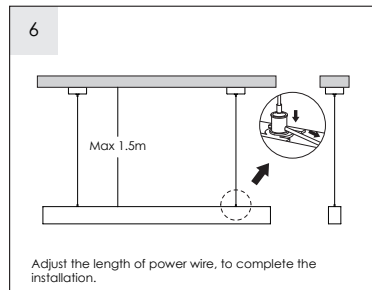

User Instruction — MAGNETIC TRACK LIGHT

1. Before installing the fixtures, please read the instruction manual carefully.
2. The lighting fixtures should be installed, connected and tested by a certified installer based on the local regulations.
3. Lamps should always be installed or replaced with care.
4. Don't use overrated power lamp.
5. Relamping only can be done when the power is off and the lamp is completely cooled down.
6. When a lamp is to be cleaned, switch off the fixture and let it cool down completely. Clean the fixture with a soft cloth and a standard PH neutral detergent.
7. Misuse or changes to the fixture shall nullify the guarantee.
8. This recessed luminaire shall under no circumstance be covered with insulating matting or similar material.
9. This luminaire is IP20, indoor use only.

User Instruction — MAGNETIC TRACK LIGHT

RECESSED

SUSPENDED

SURFACE MOUNTED

1. Before installing the fixtures, please read the instruction manual carefully.
2. The lighting fixtures should be installed, connected and tested by a certified installer based on the local regulations.
3. Lamps should always be installed or replaced with care.
4. Don't use overrated power lamp.
5. Relamping only can be done when the power is off and the lamp is completely cooled down.
6. When a lamp is to be cleaned, switch off the fixture and let it cool down completely. Clean the fixture with a soft cloth and a standard PH neutral detergent.
7. Misuse or changes to the fixture shall nullify the guarantee.
8. This recessed luminaire shall under no circumstance be covered with insulating matting or similar material.
9. This luminaire is IP20, indoor use only.