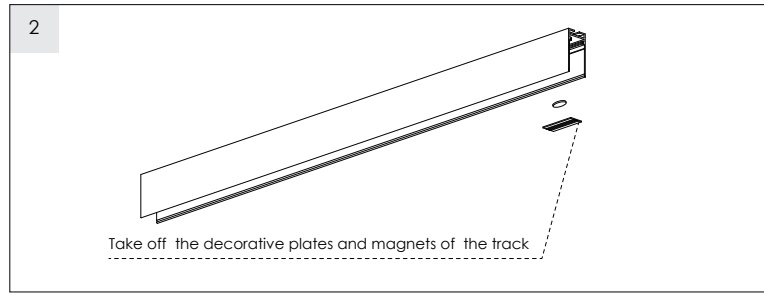

User Instruction — MAGNETIC TRACK LIGHT

1. Before installing the fixtures, please read the instruction manual carefully.
2. The lighting fixtures should be installed, connected and tested by a certified installer based on the local regulations.
3. Lamps should always be installed or replaced with care.
4. Don't use overrated power lamp.
5. Relamping only can be done when the power is off and the lamp is completely cooled down.
6. When a lamp is to be cleaned, switch off the fixture and let it cool down completely. Clean the fixture with a soft cloth and a standard PH neutral detergent.
7. Misuse or changes to the fixture shall nullify the guarantee.
8. This recessed luminaire shall under no circumstance be covered with insulating matting or similar material.
9. This luminaire is IP20, indoor use only.

User Instruction — MAGNETIC TRACK LIGHT

RECESSED

SUSPENDED

SURFACE MOUNTED

1. Before installing the fixtures, please read the instruction manual carefully.
2. The lighting fixtures should be installed, connected and tested by a certified installer based on the local regulations.
3. Lamps should always be installed or replaced with care.
4. Don't use overrated power lamp.
5. Relamping only can be done when the power is off and the lamp is completely cooled down.
6. When a lamp is to be cleaned, switch off the fixture and let it cool down completely. Clean the fixture with a soft cloth and a standard PH neutral detergent.
7. Misuse or changes to the fixture shall nullify the guarantee.
8. This recessed luminaire shall under no circumstance be covered with insulating matting or similar material.
9. This luminaire is IP20, indoor use only.