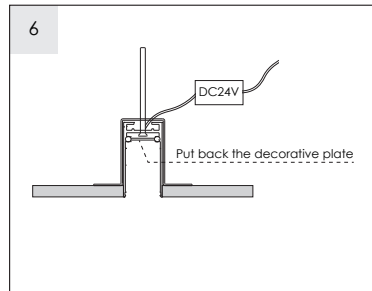

User Instruction — MAGNETIC TRACK LIGHT

1. Before installing the fixtures, please read the instruction manual carefully.
2. The lighting fixtures should be installed, connected and tested by a certified installer based on the local regulations.
3. Lamps should always be installed or replaced with care.
4. Don't use overrated power lamp.
5. Relamping only can be done when the power is off and the lamp is completely cooled down.
6. When a lamp is to be cleaned, switch off the fixture and let it cool down completely. Clean the fixture with a soft cloth and a standard PH neutral detergent.
7. Misuse or changes to the fixture shall nullify the guarantee.
8. This recessed luminaire shall under no circumstance be covered with insulating matting or similar material.
9. This luminaire is IP20, indoor use only.

User Instruction — MAGNETIC TRACK LIGHT

RECESSED

SUSPENDED

SURFACE MOUNTED

1. Before installing the fixtures, please read the instruction manual carefully.
2. The lighting fixtures should be installed, connected and tested by a certified installer based on the local regulations.
3. Lamps should always be installed or replaced with care.
4. Don't use overrated power lamp.
5. Relamping only can be done when the power is off and the lamp is completely cooled down.
6. When a lamp is to be cleaned, switch off the fixture and let it cool down completely. Clean the fixture with a soft cloth and a standard PH neutral detergent.
7. Misuse or changes to the fixture shall nullify the guarantee.
8. This recessed luminaire shall under no circumstance be covered with insulating matting or similar material.
9. This luminaire is IP20, indoor use only.