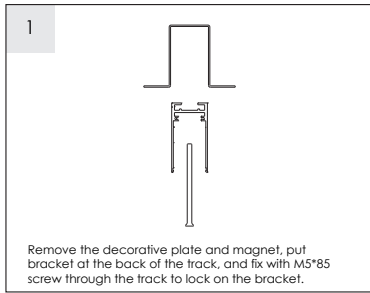

User Instruction — MAGNETIC TRACK LIGHT

1. Before installing the fixtures, please read the instruction manual carefully.
2. The lighting fixtures should be installed, connected and tested by a certified installer based on the local regulations.
3. Lamps should always be installed or replaced with care.
4. Don't use overrated power lamp.
5. Relamping only can be done when the power is off and the lamp is completely cooled down.
6. When a lamp is to be cleaned, switch off the fixture and let it cool down completely. Clean the fixture with a soft cloth and a standard PH neutral detergent.
7. Misuse or changes to the fixture shall nullify the guarantee.
8. This recessed luminaire shall under no circumstance be covered with insulating matting or similar material.
9. This luminaire is IP20, indoor use only.

User Instruction — MAGNETIC TRACK LIGHT

RECESSED

SUSPENDED

SURFACE MOUNTED

1. Before installing the fixtures, please read the instruction manual carefully.
2. The lighting fixtures should be installed, connected and tested by a certified installer based on the local regulations.
3. Lamps should always be installed or replaced with care.
4. Don't use overrated power lamp.
5. Relamping only can be done when the power is off and the lamp is completely cooled down.
6. When a lamp is to be cleaned, switch off the fixture and let it cool down completely. Clean the fixture with a soft cloth and a standard PH neutral detergent.
7. Misuse or changes to the fixture shall nullify the guarantee.
8. This recessed luminaire shall under no circumstance be covered with insulating matting or similar material.
9. This luminaire is IP20, indoor use only.