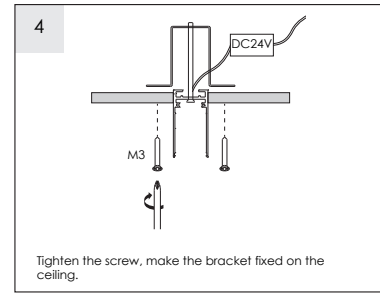

User Instruction — MAGNETIC TRACK LIGHT

1. Before installing the fixtures, please read the instruction manual carefully.
2. The lighting fixtures should be installed, connected and tested by a certified installer based on the local regulations.
3. Lamps should always be installed or replaced with care.
4. Don't use overrated power lamp.
5. Relamping only can be done when the power is off and the lamp is completely cooled down.
6. When a lamp is to be cleaned, switch off the fixture and let it cool down completely. Clean the fixture with a soft cloth and a standard PH neutral detergent.
7. Misuse or changes to the fixture shall nullify the guarantee.
8. This recessed luminaire shall under no circumstance be covered with insulating matting or similar material.
9. This luminaire is IP20, indoor use only.

User Instruction — MAGNETIC TRACK LIGHT

RECESSED

SUSPENDED

SURFACE MOUNTED

1. Before installing the fixtures, please read the instruction manual carefully.
2. The lighting fixtures should be installed, connected and tested by a certified installer based on the local regulations.
3. Lamps should always be installed or replaced with care.
4. Don't use overrated power lamp.
5. Relamping only can be done when the power is off and the lamp is completely cooled down.
6. When a lamp is to be cleaned, switch off the fixture and let it cool down completely. Clean the fixture with a soft cloth and a standard PH neutral detergent.
7. Misuse or changes to the fixture shall nullify the guarantee.
8. This recessed luminaire shall under no circumstance be covered with insulating matting or similar material.
9. This luminaire is IP20, indoor use only.