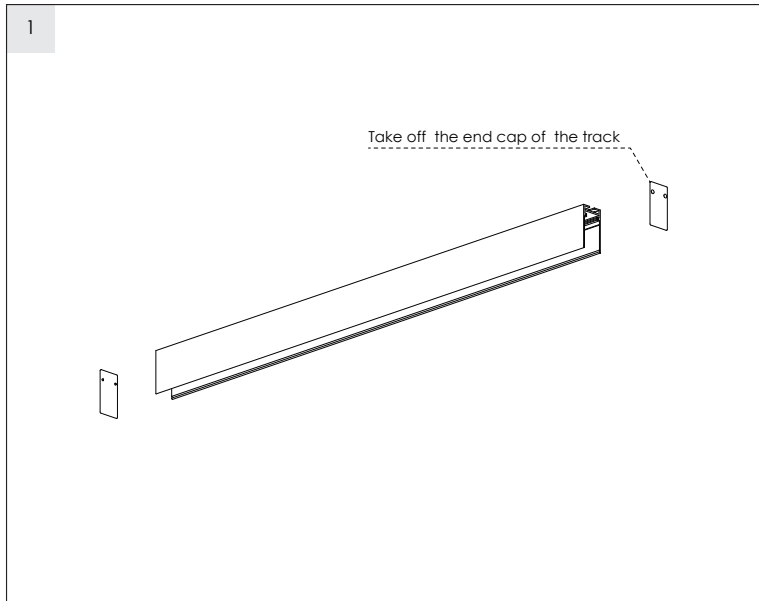

User Instruction — MAGNETIC TRACK LIGHT

1. Before installing the fixtures, please read the instruction manual carefully.
2. The lighting fixtures should be installed, connected and tested by a certified installer based on the local regulations.
3. Lamps should always be installed or replaced with care.
4. Don't use overrated power lamp.
5. Relamping only can be done when the power is off and the lamp is completely cooled down.
6. When a lamp is to be cleaned, switch off the fixture and let it cool down completely. Clean the fixture with a soft cloth and a standard PH neutral detergent.
7. Misuse or changes to the fixture shall nullify the guarantee.
8. This recessed luminaire shall under no circumstance be covered with insulating matting or similar material.
9. This luminaire is IP20, indoor use only.

User Instruction — MAGNETIC TRACK LIGHT

RECESSED

SUSPENDED

SURFACE MOUNTED

1. Before installing the fixtures, please read the instruction manual carefully.
2. The lighting fixtures should be installed, connected and tested by a certified installer based on the local regulations.
3. Lamps should always be installed or replaced with care.
4. Don't use overrated power lamp.
5. Relamping only can be done when the power is off and the lamp is completely cooled down.
6. When a lamp is to be cleaned, switch off the fixture and let it cool down completely. Clean the fixture with a soft cloth and a standard PH neutral detergent.
7. Misuse or changes to the fixture shall nullify the guarantee.
8. This recessed luminaire shall under no circumstance be covered with insulating matting or similar material.
9. This luminaire is IP20, indoor use only.