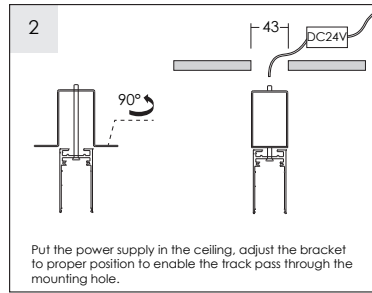

User Instruction — MAGNETIC TRACK LIGHT

1. Before installing the fixtures, please read the instruction manual carefully.
2. The lighting fixtures should be installed, connected and tested by a certified installer based on the local regulations.
3. Lamps should always be installed or replaced with care.
4. Don't use overrated power lamp.
5. Relamping only can be done when the power is off and the lamp is completely cooled down.
6. When a lamp is to be cleaned, switch off the fixture and let it cool down completely. Clean the fixture with a soft cloth and a standard PH neutral detergent.
7. Misuse or changes to the fixture shall nullify the guarantee.
8. This recessed luminaire shall under no circumstance be covered with insulating matting or similar material.
9. This luminaire is IP20, indoor use only.

User Instruction — MAGNETIC TRACK LIGHT

RECESSED

SUSPENDED

SURFACE MOUNTED

1. Before installing the fixtures, please read the instruction manual carefully.
2. The lighting fixtures should be installed, connected and tested by a certified installer based on the local regulations.
3. Lamps should always be installed or replaced with care.
4. Don't use overrated power lamp.
5. Relamping only can be done when the power is off and the lamp is completely cooled down.
6. When a lamp is to be cleaned, switch off the fixture and let it cool down completely. Clean the fixture with a soft cloth and a standard PH neutral detergent.
7. Misuse or changes to the fixture shall nullify the guarantee.
8. This recessed luminaire shall under no circumstance be covered with insulating matting or similar material.
9. This luminaire is IP20, indoor use only.