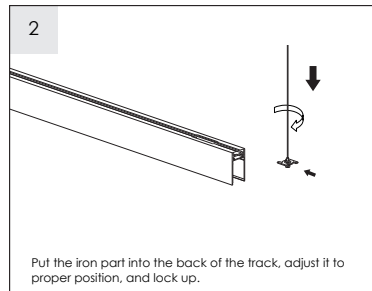

User Instruction — MAGNETIC TRACK LIGHT

1. Before installing the fixtures, please read the instruction manual carefully.
2. The lighting fixtures should be installed, connected and tested by a certified installer based on the local regulations.
3. Lamps should always be installed or replaced with care.
4. Don't use overrated power lamp.
5. Relamping only can be done when the power is off and the lamp is completely cooled down.
6. When a lamp is to be cleaned, switch off the fixture and let it cool down completely. Clean the fixture with a soft cloth and a standard PH neutral detergent.
7. Misuse or changes to the fixture shall nullify the guarantee.
8. This recessed luminaire shall under no circumstance be covered with insulating matting or similar material.
9. This luminaire is IP20, indoor use only.

User Instruction — MAGNETIC TRACK LIGHT

RECESSED

SUSPENDED

SURFACE MOUNTED

1. Before installing the fixtures, please read the instruction manual carefully.
2. The lighting fixtures should be installed, connected and tested by a certified installer based on the local regulations.
3. Lamps should always be installed or replaced with care.
4. Don't use overrated power lamp.
5. Relamping only can be done when the power is off and the lamp is completely cooled down.
6. When a lamp is to be cleaned, switch off the fixture and let it cool down completely. Clean the fixture with a soft cloth and a standard PH neutral detergent.
7. Misuse or changes to the fixture shall nullify the guarantee.
8. This recessed luminaire shall under no circumstance be covered with insulating matting or similar material.
9. This luminaire is IP20, indoor use only.