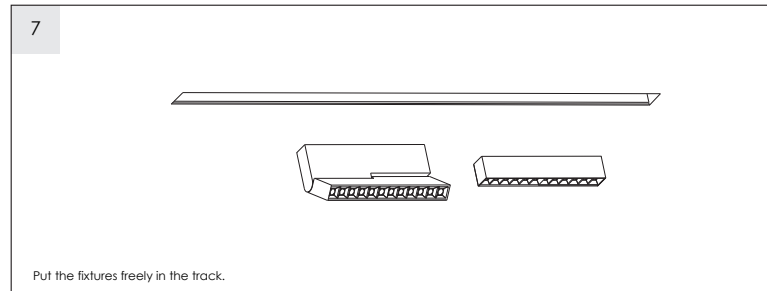

User Instruction — MAGNETIC TRACK LIGHT

1. Before installing the fixtures, please read the instruction manual carefully.
2. The lighting fixtures should be installed, connected and tested by a certified installer based on the local regulations.
3. Lamps should always be installed or replaced with care.
4. Don't use overrated power lamp.
5. Relamping only can be done when the power is off and the lamp is completely cooled down.
6. When a lamp is to be cleaned, switch off the fixture and let it cool down completely. Clean the fixture with a soft cloth and a standard PH neutral detergent.
7. Misuse or changes to the fixture shall nullify the guarantee.
8. This recessed luminaire shall under no circumstance be covered with insulating matting or similar material.
9. This luminaire is IP20, indoor use only.

User Instruction — MAGNETIC TRACK LIGHT

RECESSED

SUSPENDED

SURFACE MOUNTED

1. Before installing the fixtures, please read the instruction manual carefully.
2. The lighting fixtures should be installed, connected and tested by a certified installer based on the local regulations.
3. Lamps should always be installed or replaced with care.
4. Don't use overrated power lamp.
5. Relamping only can be done when the power is off and the lamp is completely cooled down.
6. When a lamp is to be cleaned, switch off the fixture and let it cool down completely. Clean the fixture with a soft cloth and a standard PH neutral detergent.
7. Misuse or changes to the fixture shall nullify the guarantee.
8. This recessed luminaire shall under no circumstance be covered with insulating matting or similar material.
9. This luminaire is IP20, indoor use only.