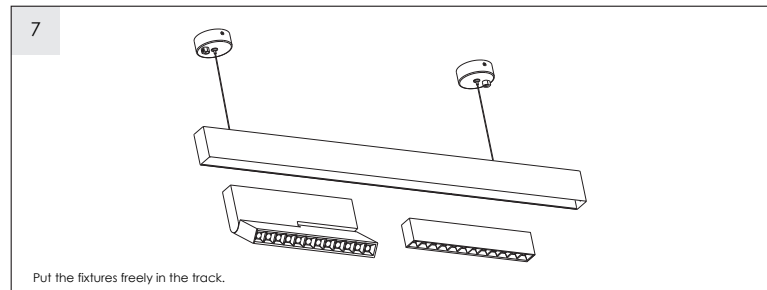

User Instruction — MAGNETIC TRACK LIGHT

1. Before installing the fixtures, please read the instruction manual carefully.
2. The lighting fixtures should be installed, connected and tested by a certified installer based on the local regulations.
3. Lamps should always be installed or replaced with care.
4. Don't use overrated power lamp.
5. Relamping only can be done when the power is off and the lamp is completely cooled down.
6. When a lamp is to be cleaned, switch off the fixture and let it cool down completely. Clean the fixture with a soft cloth and a standard PH neutral detergent.
7. Misuse or changes to the fixture shall nullify the guarantee.
8. This recessed luminaire shall under no circumstance be covered with insulating matting or similar material.
9. This luminaire is IP20, indoor use only.

User Instruction — MAGNETIC TRACK LIGHT

RECESSED

SUSPENDED

SURFACE MOUNTED

1. Before installing the fixtures, please read the instruction manual carefully.
2. The lighting fixtures should be installed, connected and tested by a certified installer based on the local regulations.
3. Lamps should always be installed or replaced with care.
4. Don't use overrated power lamp.
5. Relamping only can be done when the power is off and the lamp is completely cooled down.
6. When a lamp is to be cleaned, switch off the fixture and let it cool down completely. Clean the fixture with a soft cloth and a standard PH neutral detergent.
7. Misuse or changes to the fixture shall nullify the guarantee.
8. This recessed luminaire shall under no circumstance be covered with insulating matting or similar material.
9. This luminaire is IP20, indoor use only.