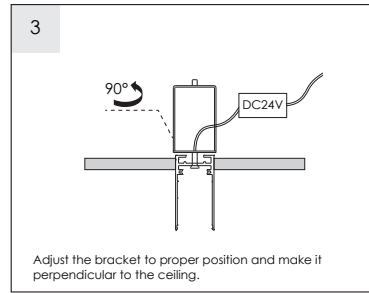

User Instruction — MAGNETIC TRACK LIGHT

1. Before installing the fixtures, please read the instruction manual carefully.
2. The lighting fixtures should be installed, connected and tested by a certified installer based on the local regulations.
3. Lamps should always be installed or replaced with care.
4. Don't use overrated power lamp.
5. Relamping only can be done when the power is off and the lamp is completely cooled down.
6. When a lamp is to be cleaned, switch off the fixture and let it cool down completely. Clean the fixture with a soft cloth and a standard PH neutral detergent.
7. Misuse or changes to the fixture shall nullify the guarantee.
8. This recessed luminaire shall under no circumstance be covered with insulating matting or similar material.
9. This luminaire is IP20, indoor use only.

User Instruction — MAGNETIC TRACK LIGHT

RECESSED

SUSPENDED

SURFACE MOUNTED

1. Before installing the fixtures, please read the instruction manual carefully.
2. The lighting fixtures should be installed, connected and tested by a certified installer based on the local regulations.
3. Lamps should always be installed or replaced with care.
4. Don't use overrated power lamp.
5. Relamping only can be done when the power is off and the lamp is completely cooled down.
6. When a lamp is to be cleaned, switch off the fixture and let it cool down completely. Clean the fixture with a soft cloth and a standard PH neutral detergent.
7. Misuse or changes to the fixture shall nullify the guarantee.
8. This recessed luminaire shall under no circumstance be covered with insulating matting or similar material.
9. This luminaire is IP20, indoor use only.