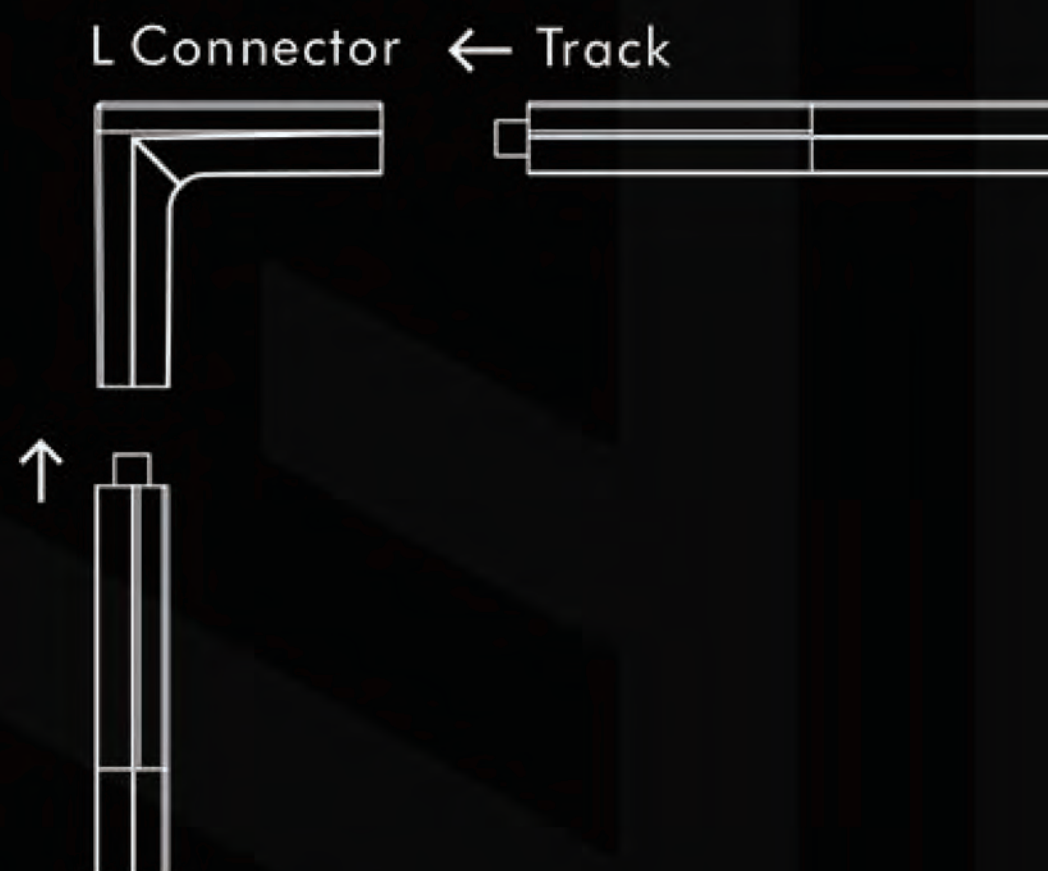

## MM30 CONNECTORS

There are two kinds of connectors to fit with the magnetic tracks. L type for 90° corner and X type for 4-way straight connection.

MM30-X

MM30-L

4-Way Straight Connection

L Corner Connection