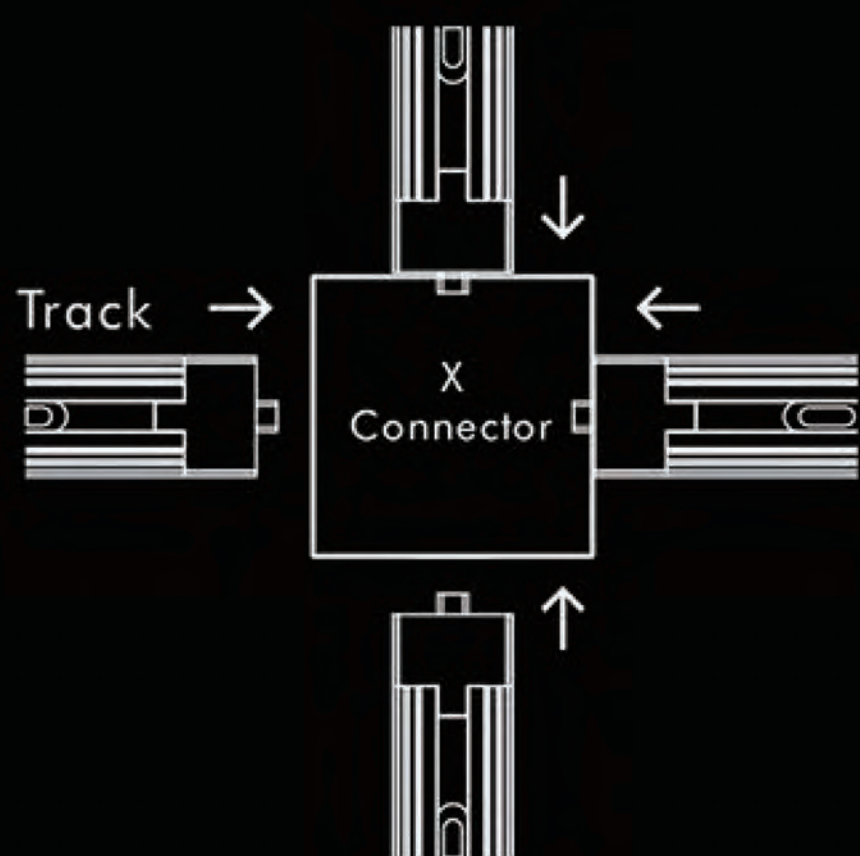

# CONNECTOR

2-WAY

4-WAY

## MM30 CONNECTORS

There are two kinds of connectors to fit with the magnetic tracks. L type for 90° corner and X type for 4-way straight connection.

MM30-X

MM30-L

4-Way Straight Connection

L Corner Connection