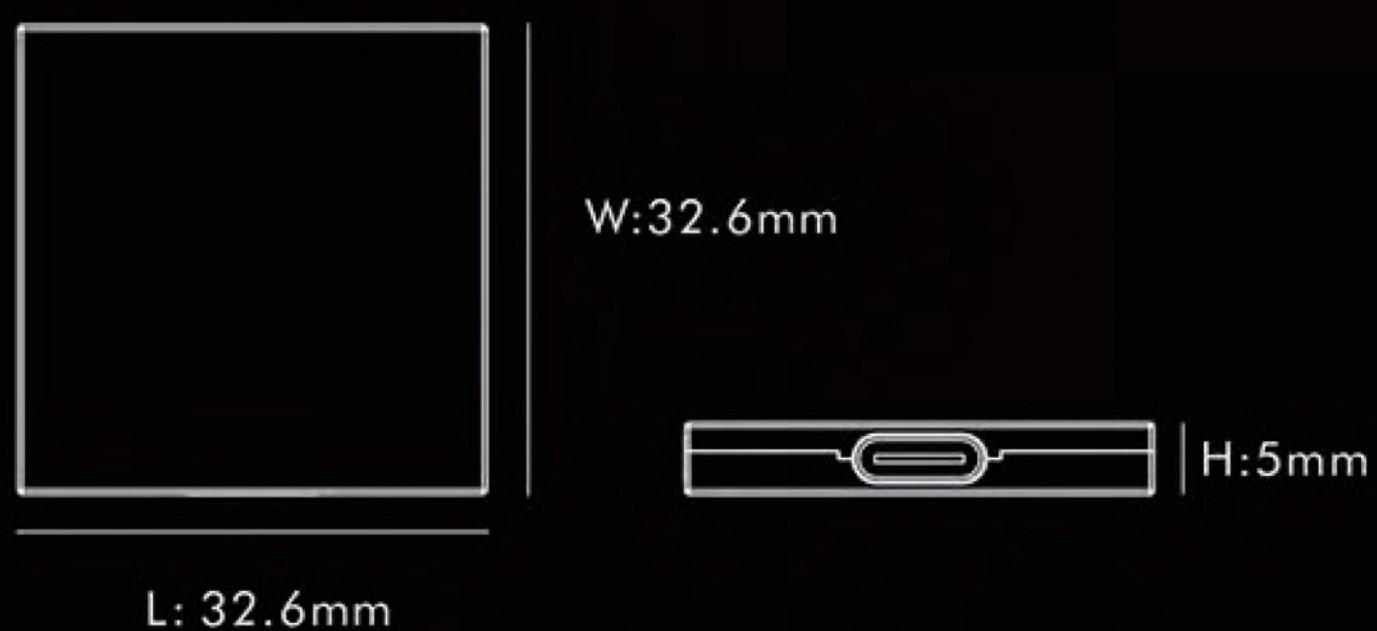

## MM30 CONNECTORS

There are two kinds of connectors to fit with the magnetic tracks. L type for 90° corner and X type for 4-way straight connection.

MM30-X

MM30-L

4-Way Straight Connection

L Corner Connection