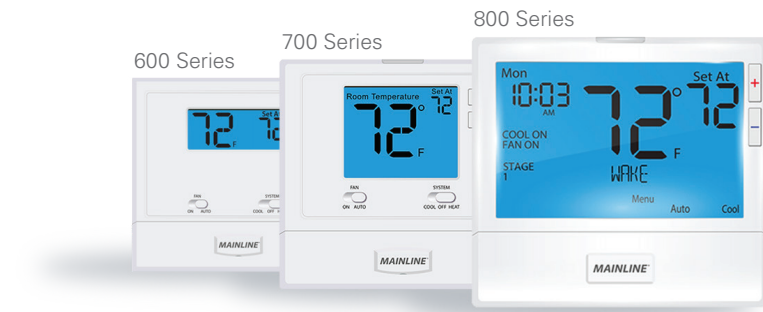

A THERMOSTAT
DESIGNED FOR THE
PROFESSIONAL TRADE

HIGH QUALITY

Mainline® thermostats are professional grade, built on proven performance and reliability. It's a difference you can see and feel.

ONE SIZE THERMOSTATS

All Mainline® thermostats have the same size footprint, so you never have to worry about wall marks left by old models. You can also upgrade to new models including WIFI without rewiring using the interchangeable subbase system.

FULL OFFERING

We offer a full line of thermostats for nearly every application. Whether you need a basic 1 heat, 1 cool non-programmable or a 4 heat, 2 cool WIFI thermostat, Mainline® has you covered.