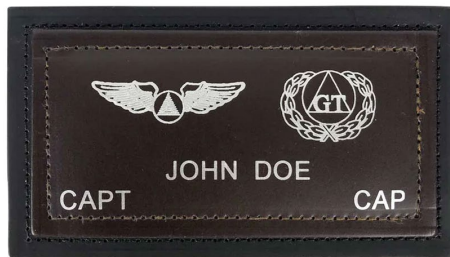

NAME PLATES, TAPES & ACCESSORIES

UPC	ITEM	DESCRIPTION
024768609831	CAP0599TF	Blazer Name Plate Pocket Kit 2nd Lieutenant
024768609824	CAP0599TE	Blazer Name Plate Pocket Kit 1st Lieutenant
024768609817	CAP0599TD	Blazer Name Plate Pocket Kit Capt
024768609800	CAP0599TC	Blazer Name Plate Pocket Kit Major
024768609794	CAP0599TB	Blazer Name Plate Pocket Kit Lieutenant Colonel
024768610400	CAP0599TA	Blazer Name Plate Pocket Kit Colonel
024768786105	CAP0599TM	Blazer Name Plate Pocket Kit Sergeant
024768786099	CAP0599TL	Blazer Name Plate Pocket Kit Tech Sergeant
024768786082	CAP0599TK	Blazer Name Plate Pocket Kit Master Sergeant
024768786075	CAP0599TJ	Blazer Name Plate Pocket Kit Senior Master Sergeant
024768786068	CAP0599TI	Blazer Name Plate Pocket Kit Chief Master Sergeant