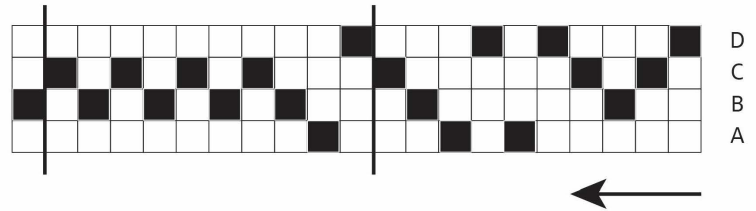

Profile Threading

repeat 3X

A: 1 dark, 3 light

B: 2 dark, 4 light

C: 3 dark, 1 light

D: 4 dark, 2 light