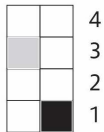

Profile Threading

repeat 3X

A: 1 dark, 3 light

B: 2 dark, 4 light

C: 3 dark, 1 light

D: 4 dark, 2 light