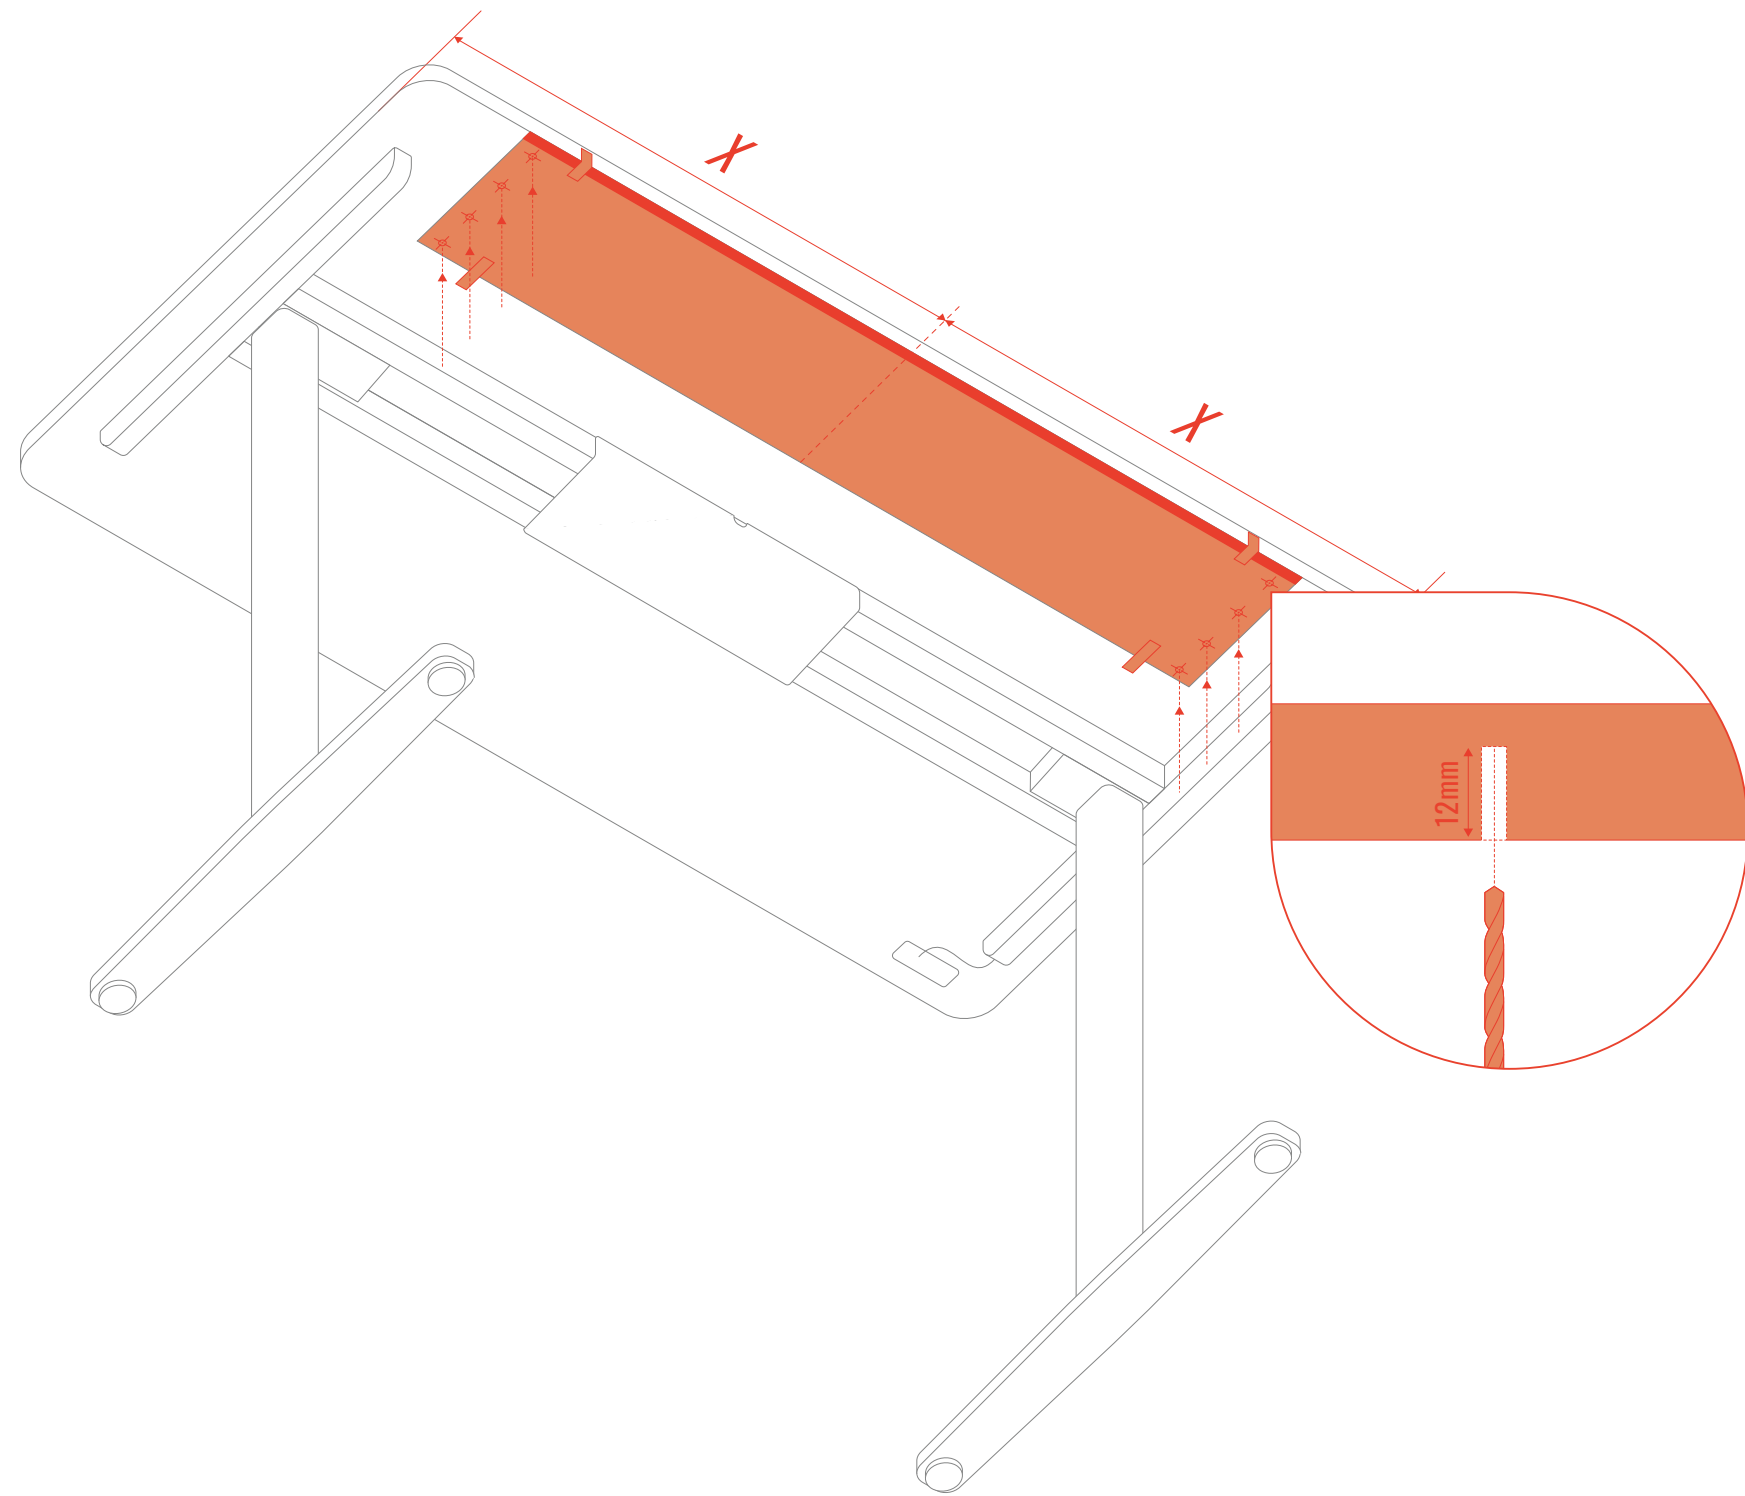

28 mm
80 mm
90 mm
80 mm

Yaasa Cable Management Mounting Guide

740 mm

1:1

ø 3mm

rev01