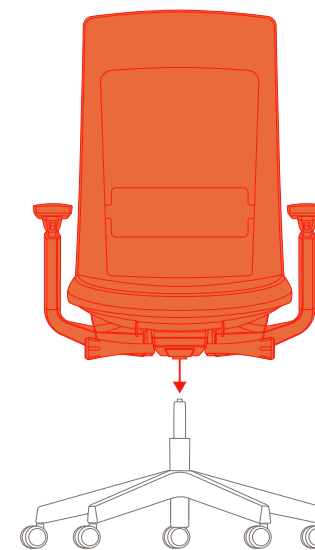

Yaasa Chair Essential Assembly Guide

www.yaasa.com/pages/assembly-chair-essential

M6x16 4x	M6x45 4x	M8x20 3x	
06mm 4x	08mm 3x	08mm 3x	

01

02

M6x16 4x	06mm 4x	

03

M8x20 3x	08mm 3x	08mm 3x	

04

M6x45 4x	

05

YAASA